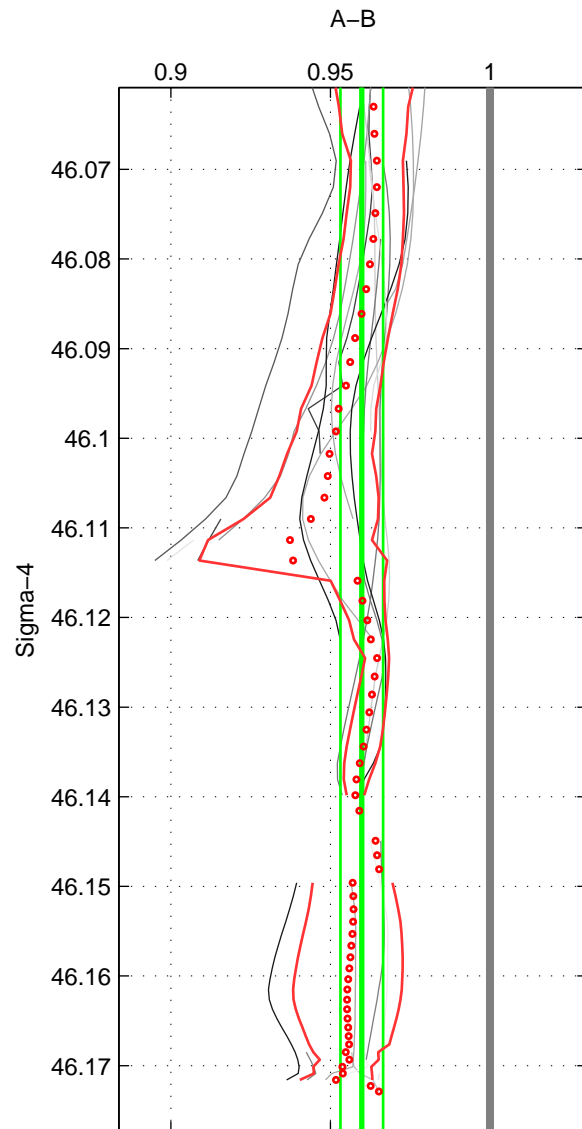

Cruise A (red). Date: Sep 1986 Cruisename: 117-06AQ19860627  
 Cruise B (blue). Date: Oct 1989 Cruisename: 118-06AQ19890906

\*\*\* "Favourite" values are means of spaces 2 3.

	Offset	O.StDev	Ratio	R.Stdev	Rating
SIGMA:	-0.092	0.016	0.960	0.007	4
THETA:	-0.104	0.027	0.955	0.011	5
DEPTH:	-0.072	0.033	0.969	0.014	5
FAV. :	-0.088	0.030	0.962	0.013	5

Profiles of A: 11  
 Profiles of B: 20  
 Diff profs : 22  
 WMoffset (A-B): -0.092359  
 WMoffset stdev: 0.015933  
 WMratio (A/B): 0.95984  
 WMratio stdev: 0.0066667

Quality (1-5): 4

Profiles of A: 12  
 Profiles of B: 20  
 Diff profs : 33  
 WMoffset (A-B): -0.1041  
 WMoffset stdev: 0.026709  
 WMratio (A/B): 0.95467  
 WMratio stdev: 0.011279

Quality (1-5): 5

Profiles of A: 30  
 Profiles of B: 21  
 Diff profs : 89  
 WMoffset (A-B): -0.071527  
 WMoffset stdev: 0.032922  
 WMratio (A/B): 0.96856  
 WMratio stdev: 0.014316

Quality (1-5): 5