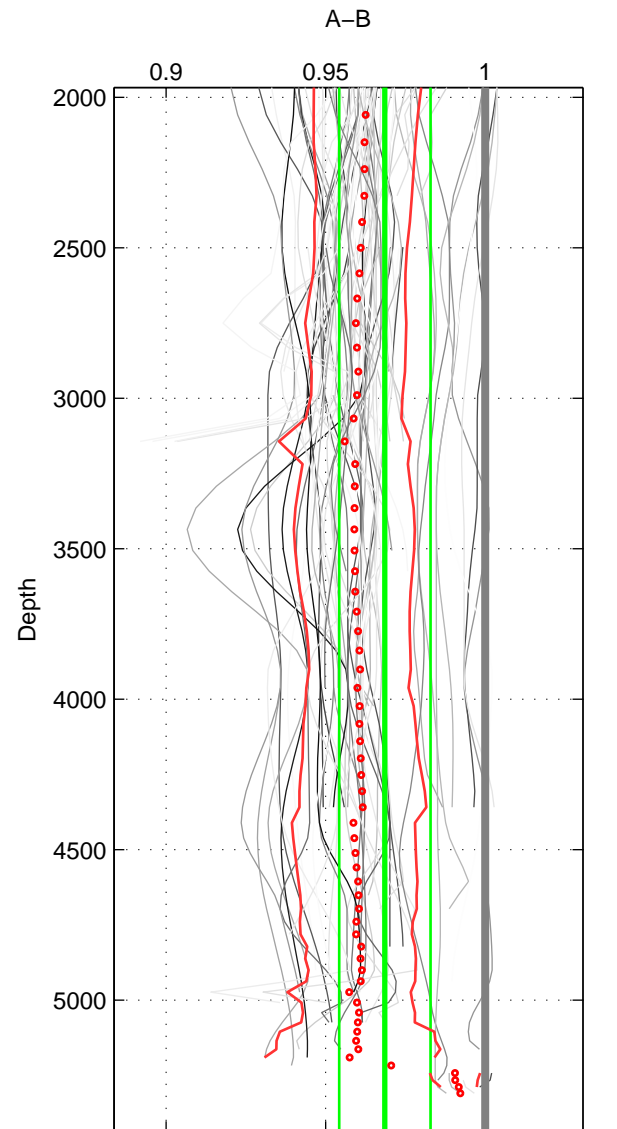

Cruise A (red). Date: Sep 1986 Cruisename: 117-06AQ19860627  
 Cruise B (blue). Date: Oct 1989 Cruisename: 118-06AQ19890906

\*\*\* "Favourite" values are means of spaces 2 3.

	Offset	O.StDev	Ratio	R.Stdev	Rating
SIGMA:	-0.092	0.016	0.960	0.007	4
THETA:	-0.104	0.027	0.955	0.011	5
DEPTH:	-0.072	0.033	0.969	0.014	5
FAV. :	-0.088	0.030	0.962	0.013	5

Profiles of A: 11  
 Profiles of B: 20  
 Diff profs : 22  
 WMoffset (A-B): -0.092359  
 WMoffset stdev: 0.015933  
 WMratio (A/B): 0.95984  
 WMratio stdev: 0.0066667

Quality (1-5): 4

Profiles of A: 12  
 Profiles of B: 20  
 Diff profs : 33  
 WMoffset (A-B): -0.1041  
 WMoffset stdev: 0.026709  
 WMratio (A/B): 0.95467  
 WMratio stdev: 0.011279

Quality (1-5): 5

Profiles of A: 30  
 Profiles of B: 21  
 Diff profs : 89  
 WMoffset (A-B): -0.071527  
 WMoffset stdev: 0.032922  
 WMratio (A/B): 0.96856  
 WMratio stdev: 0.014316

Quality (1-5): 5