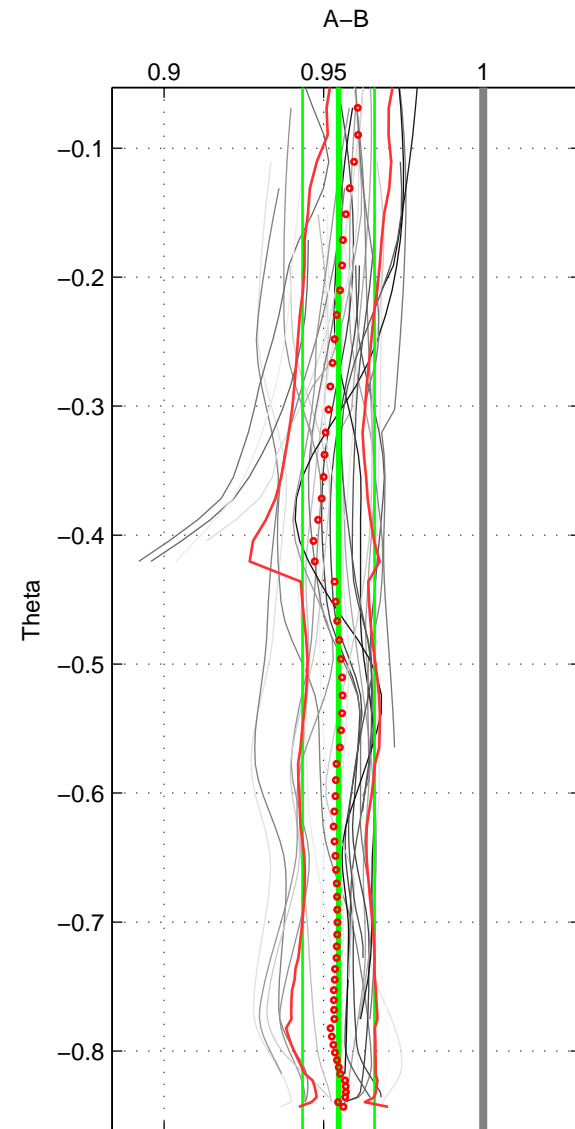

Cruise A (red). Date: Sep 1986 Cruisename: 117-06AQ19860627  
 Cruise B (blue). Date: Oct 1989 Cruisename: 118-06AQ19890906

\*\*\* "Favourite" values are means of spaces 2 3.

	Offset	O.StDev	Ratio	R.Stdev	Rating
SIGMA:	-0.092	0.016	0.960	0.007	4
THETA:	-0.104	0.027	0.955	0.011	5
DEPTH:	-0.072	0.033	0.969	0.014	5
FAV. :	-0.088	0.030	0.962	0.013	5

Profiles of A: 11  
 Profiles of B: 20  
 Diff profs : 22  
 WMoffset (A-B): -0.092359  
 WMoffset stdev: 0.015933  
 WMratio (A/B): 0.95984  
 WMratio stdev: 0.0066667

Quality (1-5): 4

Profiles of A: 12  
 Profiles of B: 20  
 Diff profs : 33  
 WMoffset (A-B): -0.1041  
 WMoffset stdev: 0.026709  
 WMratio (A/B): 0.95467  
 WMratio stdev: 0.011279

Quality (1-5): 5

Profiles of A: 30  
 Profiles of B: 21  
 Diff profs : 89  
 WMoffset (A-B): -0.071527  
 WMoffset stdev: 0.032922  
 WMratio (A/B): 0.96856  
 WMratio stdev: 0.014316

Quality (1-5): 5