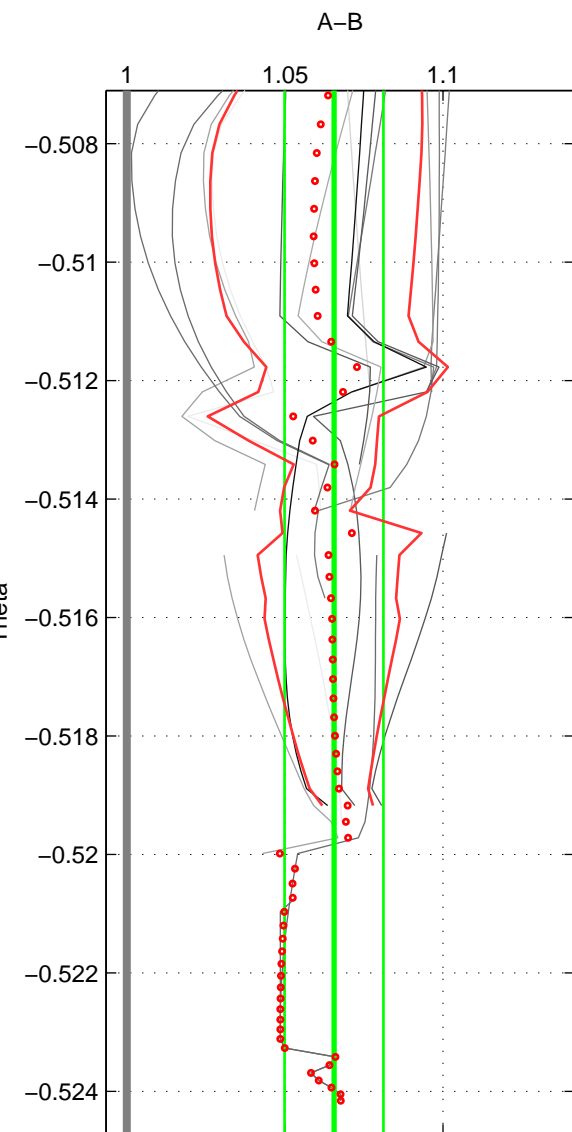

Cruise A (red). Date: Sep 1993 Cruisename: 33-18SN19950803

Cruise B (blue). Date: Oct 1997 Cruisename: 38-18SN19970924

*** "Favourite" values are means of spaces 1 2 3.

	Offset	O.StDev	Ratio	R.Stdev	Rating
SIGMA:	0.075	0.005	1.073	0.005	2
THETA:	0.068	0.015	1.066	0.016	2
DEPTH:	0.068	0.008	1.066	0.008	2
FAV.:	0.070	0.010	1.068	0.010	2

Profiles of A: 3
 Profiles of B: 5
 Diff profs: 13
 WMoffset (A-B): 0.075084
 WMoffset stdev: 0.0048315
 WMratio (A/B): 1.0732
 WMratio stdev: 0.0048857

Quality (1-5): 2

Profiles of A: 3
 Profiles of B: 5
 Diff profs: 13
 WMoffset (A-B): 0.067559
 WMoffset stdev: 0.015298
 WMratio (A/B): 1.0655
 WMratio stdev: 0.01564

Quality (1-5): 2

Profiles of A: 3
 Profiles of B: 5
 Diff profs: 13
 WMoffset (A-B): 0.068073
 WMoffset stdev: 0.0084796
 WMratio (A/B): 1.066
 WMratio stdev: 0.008481

Quality (1-5): 2