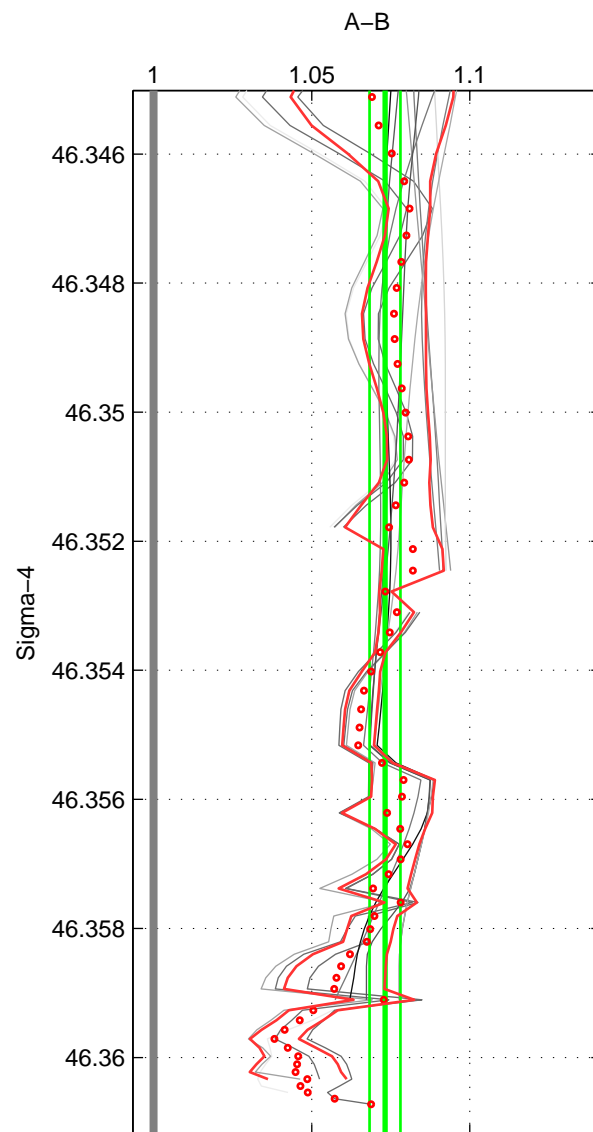

Cruise A (red). Date: Sep 1993 Cruisename: 33-18SN19950803

Cruise B (blue). Date: Oct 1997 Cruisename: 38-18SN19970924

*** "Favourite" values are means of spaces 1 2 3.

	Offset	O.StDev	Ratio	R.Stdev	Rating
SIGMA:	0.075	0.005	1.073	0.005	2
THETA:	0.068	0.015	1.066	0.016	2
DEPTH:	0.068	0.008	1.066	0.008	2
FAV.:	0.070	0.010	1.068	0.010	2

Profiles of A: 3
 Profiles of B: 5
 Diff profs: 13
 WMoffset (A-B): 0.075084
 WMoffset stdev: 0.0048315
 WMratio (A/B): 1.0732
 WMratio stdev: 0.0048857

Quality (1-5): 2

Profiles of A: 3
 Profiles of B: 5
 Diff profs: 13
 WMoffset (A-B): 0.067559
 WMoffset stdev: 0.015298
 WMratio (A/B): 1.0655
 WMratio stdev: 0.01564

Quality (1-5): 2

Profiles of A: 3
 Profiles of B: 5
 Diff profs: 13
 WMoffset (A-B): 0.068073
 WMoffset stdev: 0.0084796
 WMratio (A/B): 1.066
 WMratio stdev: 0.008481

Quality (1-5): 2