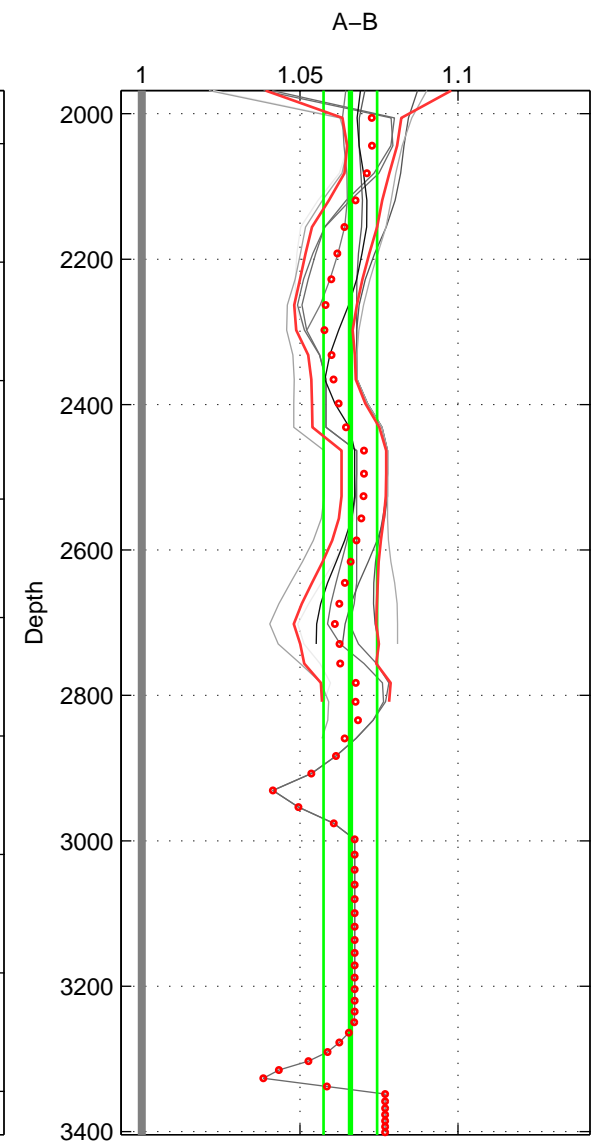

Cruise A (red). Date: Sep 1993 Cruisename: 33-18SN19950803

Cruise B (blue). Date: Oct 1997 Cruisename: 38-18SN19970924

*** "Favourite" values are means of spaces 1 2 3.

	Offset	O.StDev	Ratio	R.Stdev	Rating
SIGMA:	0.075	0.005	1.073	0.005	2
THETA:	0.068	0.015	1.066	0.016	2
DEPTH:	0.068	0.008	1.066	0.008	2
FAV.:	0.070	0.010	1.068	0.010	2

Profiles of A: 3
 Profiles of B: 5
 Diff profs: 13
 WMoffset (A-B): 0.075084
 WMoffset stdev: 0.0048315
 WMratio (A/B): 1.0732
 WMratio stdev: 0.0048857

Quality (1-5): 2

Profiles of A: 3
 Profiles of B: 5
 Diff profs: 13
 WMoffset (A-B): 0.067559
 WMoffset stdev: 0.015298
 WMratio (A/B): 1.0655
 WMratio stdev: 0.01564

Quality (1-5): 2

Profiles of A: 3
 Profiles of B: 5
 Diff profs: 13
 WMoffset (A-B): 0.068073
 WMoffset stdev: 0.0084796
 WMratio (A/B): 1.066
 WMratio stdev: 0.008481

Quality (1-5): 2