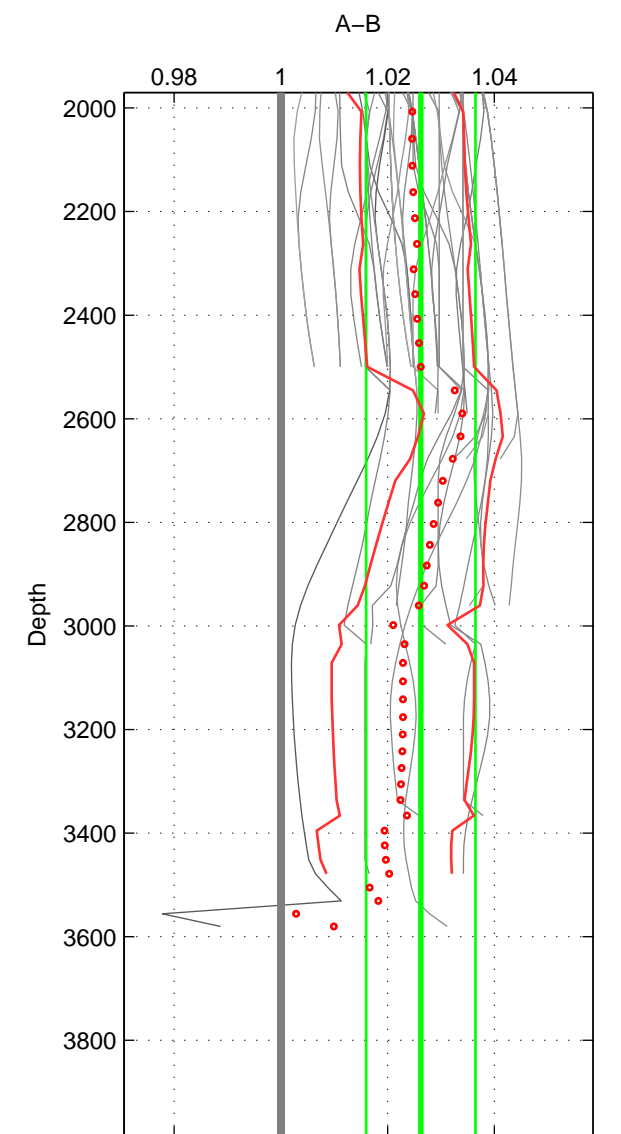

Cruise A (red). Date: Sep 1986 Cruisename: 117-06AQ19860627

Cruise B (blue). Date: Apr 1995 Cruisename: 320-74JC19950320

*** "Favourite" values are those of space 3.

	Offset	O.StDev	Ratio	R.Stdev	Rating
SIGMA:	NaN	NaN	NaN	NaN	NaN
THETA:	NaN	NaN	NaN	NaN	NaN
DEPTH:	0.057	0.022	1.026	0.010	4
FAV.:	0.057	0.022	1.026	0.010	4

Profiles of A: 8
 Profiles of B: 6
 Diff profs: 48
 WMoffset (A-B): 0.057192
 WMoffset stdev: 0.022205
 WMratio (A/B): 1.0262
 WMratio stdev: 0.010249

Quality (1-5): 4