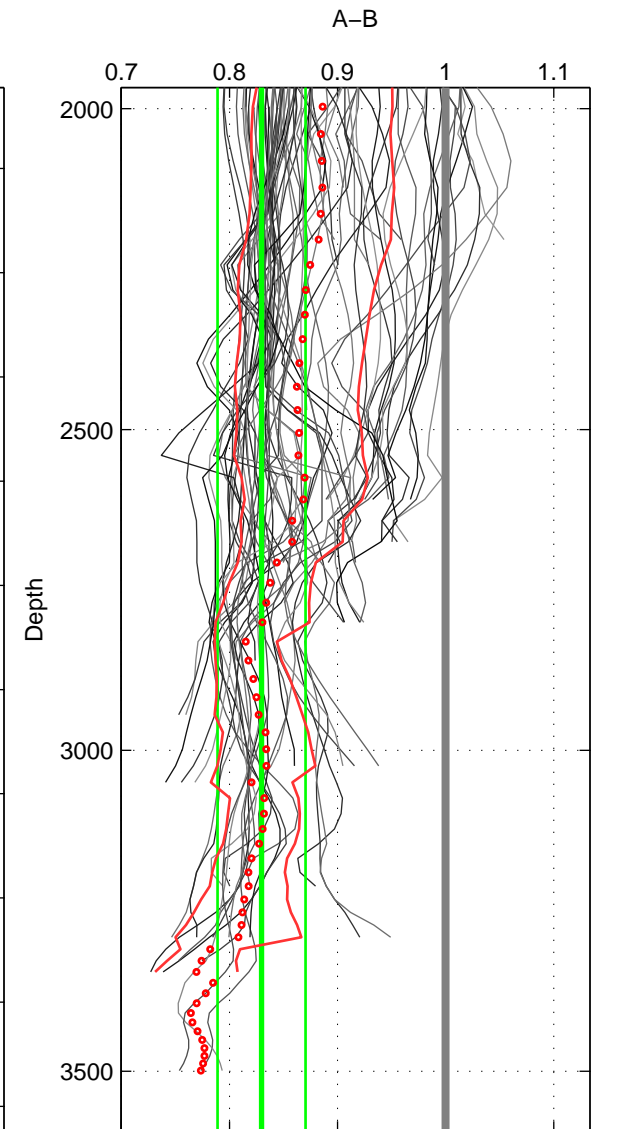

Cruise A (red). Date: Jun 2004 Cruisename: 275-35TH20040604

Cruise B (blue). Date: Jul 1990 Cruisename: 295-64TR19900701

*** "Favourite" values are means of spaces 1 2 3.

	Offset	O.StDev	Ratio	R.Stdev	Rating
SIGMA:	-0.136	0.068	0.885	0.056	4
THETA:	-0.178	0.038	0.860	0.028	4
DEPTH:	-0.211	0.052	0.830	0.041	4
FAV. :	-0.175	0.053	0.858	0.041	4

Profiles of A: 21
 Profiles of B: 12
 Diff profs : 76
 WMoffset (A-B): -0.13643
 WMoffset stdev: 0.068063
 WMratio (A/B): 0.8848
 WMratio stdev: 0.055991

Quality (1-5): 4

Profiles of A: 21
 Profiles of B: 12
 Diff profs : 76
 WMoffset (A-B): -0.17782
 WMoffset stdev: 0.038099
 WMratio (A/B): 0.85983
 WMratio stdev: 0.027602

Quality (1-5): 4

Profiles of A: 21
 Profiles of B: 12
 Diff profs : 76
 WMoffset (A-B): -0.21119
 WMoffset stdev: 0.051553
 WMratio (A/B): 0.82963
 WMratio stdev: 0.040749

Quality (1-5): 4