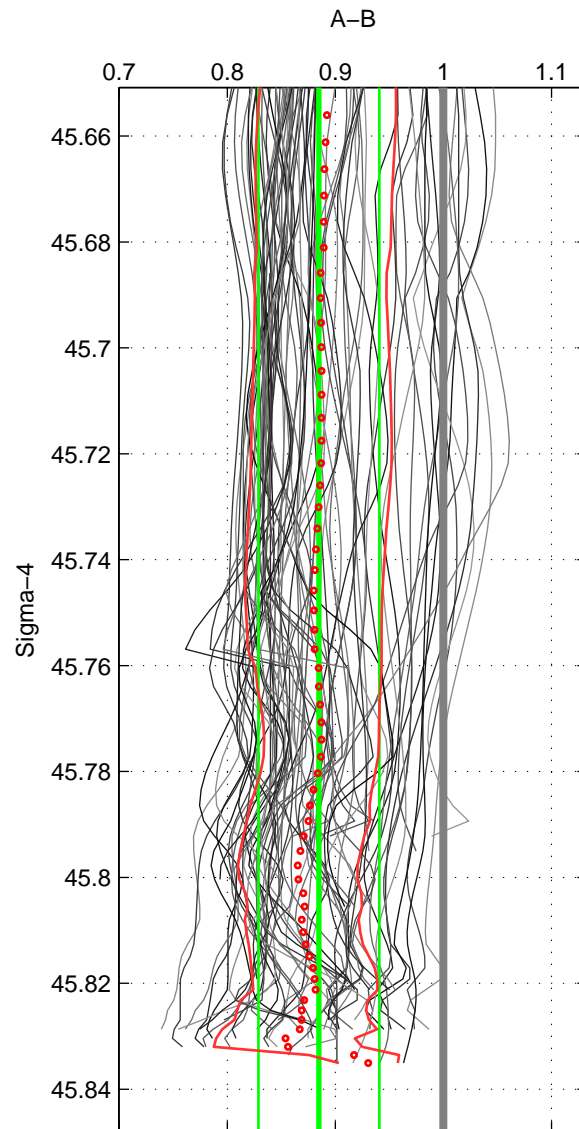

Cruise A (red). Date: Jun 2004 Cruisename: 275-35TH20040604

Cruise B (blue). Date: Jul 1990 Cruisename: 295-64TR19900701

*** "Favourite" values are means of spaces 1 2 3.

	Offset	O.StDev	Ratio	R.Stdev	Rating
SIGMA:	-0.136	0.068	0.885	0.056	4
THETA:	-0.178	0.038	0.860	0.028	4
DEPTH:	-0.211	0.052	0.830	0.041	4
FAV. :	-0.175	0.053	0.858	0.041	4

Profiles of A: 21
 Profiles of B: 12
 Diff profs : 76
 WMoffset (A-B): -0.13643
 WMoffset stdev: 0.068063
 WMratio (A/B): 0.8848
 WMratio stdev: 0.055991

Quality (1-5): 4

Profiles of A: 21
 Profiles of B: 12
 Diff profs : 76
 WMoffset (A-B): -0.17782
 WMoffset stdev: 0.038099
 WMratio (A/B): 0.85983
 WMratio stdev: 0.027602

Quality (1-5): 4

Profiles of A: 21
 Profiles of B: 12
 Diff profs : 76
 WMoffset (A-B): -0.21119
 WMoffset stdev: 0.051553
 WMratio (A/B): 0.82963
 WMratio stdev: 0.040749

Quality (1-5): 4