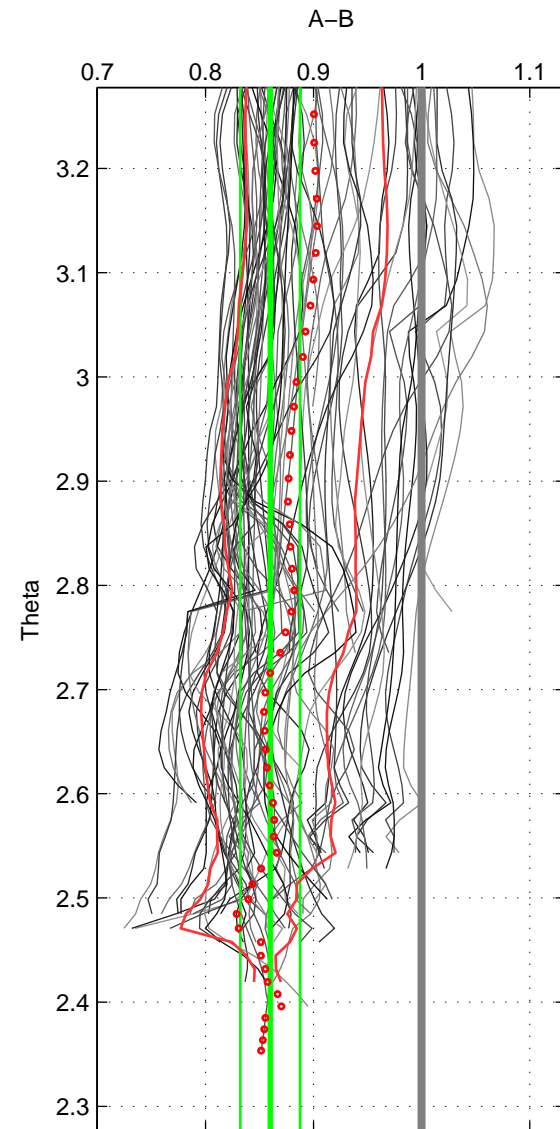

Cruise A (red). Date: Jun 2004 Cruisename: 275-35TH20040604

Cruise B (blue). Date: Jul 1990 Cruisename: 295-64TR19900701

*** "Favourite" values are means of spaces 1 2 3.

	Offset	O.StDev	Ratio	R.Stdev	Rating
SIGMA:	-0.136	0.068	0.885	0.056	4
THETA:	-0.178	0.038	0.860	0.028	4
DEPTH:	-0.211	0.052	0.830	0.041	4
FAV. :	-0.175	0.053	0.858	0.041	4

Profiles of A: 21
 Profiles of B: 12
 Diff profs : 76
 WMoffset (A-B): -0.13643
 WMoffset stdev: 0.068063
 WMratio (A/B): 0.8848
 WMratio stdev: 0.055991

Quality (1-5): 4

Profiles of A: 21
 Profiles of B: 12
 Diff profs : 76
 WMoffset (A-B): -0.17782
 WMoffset stdev: 0.038099
 WMratio (A/B): 0.85983
 WMratio stdev: 0.027602

Quality (1-5): 4

Profiles of A: 21
 Profiles of B: 12
 Diff profs : 76
 WMoffset (A-B): -0.21119
 WMoffset stdev: 0.051553
 WMratio (A/B): 0.82963
 WMratio stdev: 0.040749

Quality (1-5): 4