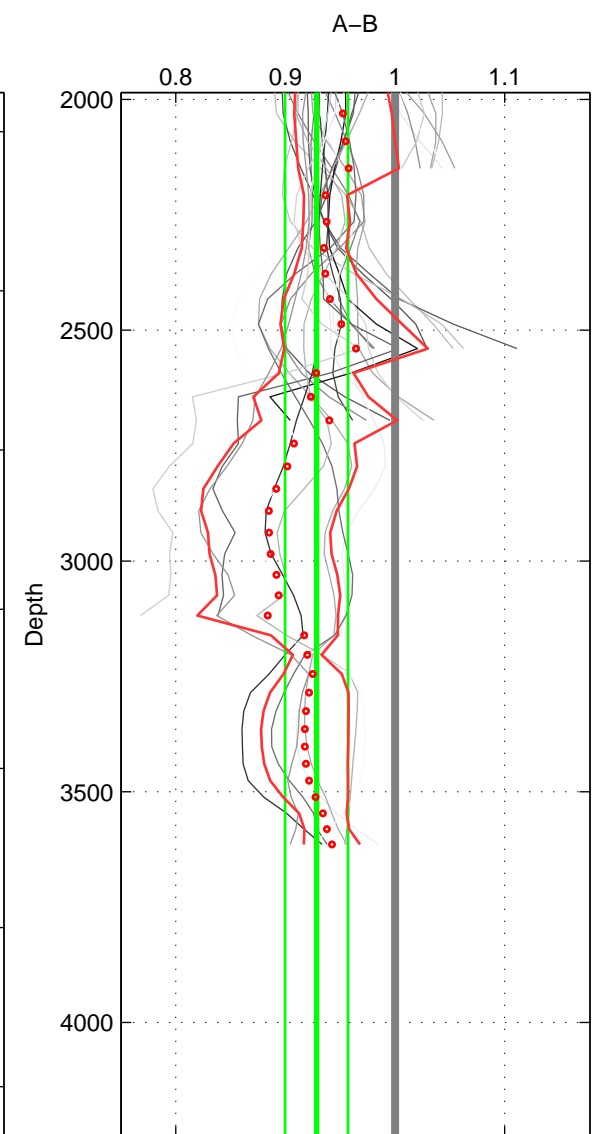

Cruise A (red). Date: Aug 1988 Cruisename: 241-32OC19880723

Cruise B (blue). Date: Jul 1990 Cruisename: 295-64TR19900701

*** "Favourite" values are means of spaces 1 2 3.

	Offset	O.StDev	Ratio	R.Stdev	Rating
SIGMA:	-0.085	0.050	0.932	0.038	5
THETA:	-0.094	0.042	0.926	0.032	5
DEPTH:	-0.092	0.040	0.928	0.029	5
FAV.:	-0.090	0.044	0.929	0.033	5

Profiles of A: 5
 Profiles of B: 8
 Diff profs : 30
 WMoffset (A-B): -0.084803
 WMoffset stdev: 0.049681
 WMratio (A/B): 0.93242
 WMratio stdev: 0.038185

Quality (1-5): 5

Profiles of A: 5
 Profiles of B: 8
 Diff profs : 30
 WMoffset (A-B): -0.093951
 WMoffset stdev: 0.042297
 WMratio (A/B): 0.92604
 WMratio stdev: 0.032282

Quality (1-5): 5

Profiles of A: 5
 Profiles of B: 8
 Diff profs : 30
 WMoffset (A-B): -0.091617
 WMoffset stdev: 0.039511
 WMratio (A/B): 0.92841
 WMratio stdev: 0.028745

Quality (1-5): 5