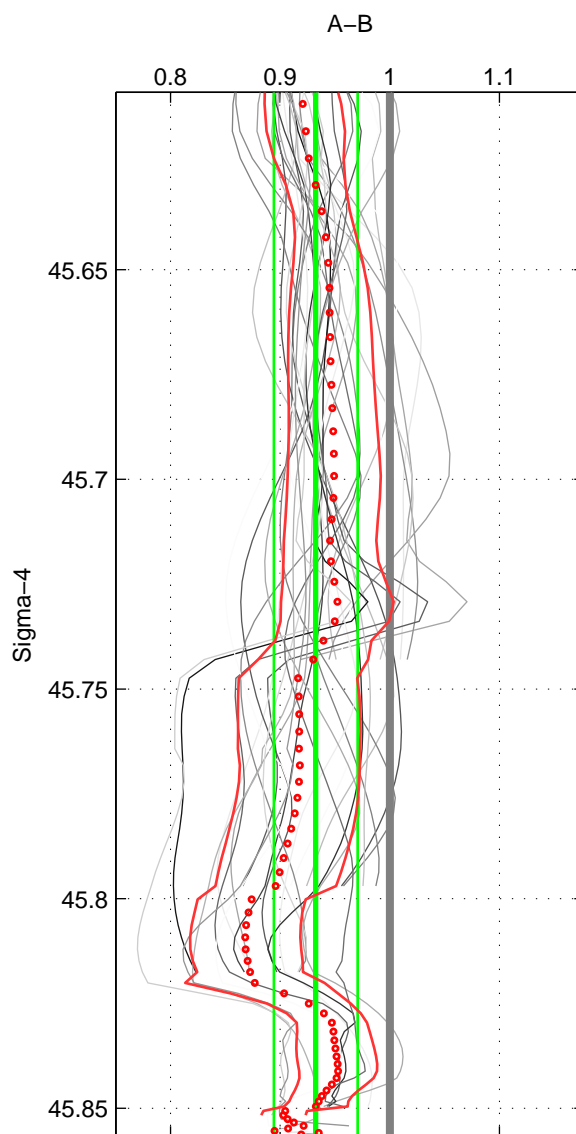

Cruise A (red). Date: Aug 1988 Cruisename: 241-32OC19880723

Cruise B (blue). Date: Jul 1990 Cruisename: 295-64TR19900701

*** "Favourite" values are means of spaces 1 2 3.

	Offset	O.StDev	Ratio	R.Stdev	Rating
SIGMA:	-0.085	0.050	0.932	0.038	5
THETA:	-0.094	0.042	0.926	0.032	5
DEPTH:	-0.092	0.040	0.928	0.029	5
FAV.:	-0.090	0.044	0.929	0.033	5

Profiles of A: 5
 Profiles of B: 8
 Diff profs : 30
 WMoffset (A-B): -0.084803
 WMoffset stdev: 0.049681
 WMratio (A/B): 0.93242
 WMratio stdev: 0.038185

Quality (1-5): 5

Profiles of A: 5
 Profiles of B: 8
 Diff profs : 30
 WMoffset (A-B): -0.093951
 WMoffset stdev: 0.042297
 WMratio (A/B): 0.92604
 WMratio stdev: 0.032282

Quality (1-5): 5

Profiles of A: 5
 Profiles of B: 8
 Diff profs : 30
 WMoffset (A-B): -0.091617
 WMoffset stdev: 0.039511
 WMratio (A/B): 0.92841
 WMratio stdev: 0.028745

Quality (1-5): 5