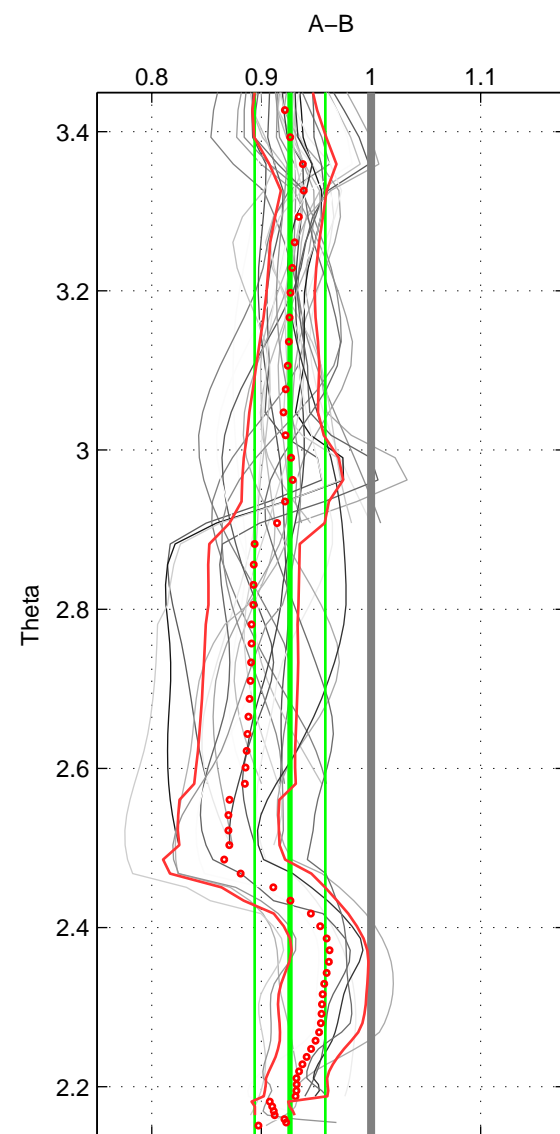

Cruise A (red). Date: Aug 1988 Cruisename: 241-32OC19880723

Cruise B (blue). Date: Jul 1990 Cruisename: 295-64TR19900701

*** "Favourite" values are means of spaces 1 2 3.

	Offset	O.StDev	Ratio	R.Stdev	Rating
SIGMA:	-0.085	0.050	0.932	0.038	5
THETA:	-0.094	0.042	0.926	0.032	5
DEPTH:	-0.092	0.040	0.928	0.029	5
FAV.:	-0.090	0.044	0.929	0.033	5

Profiles of A: 5
 Profiles of B: 8
 Diff profs : 30
 WMoffset (A-B): -0.084803
 WMoffset stdev: 0.049681
 WMratio (A/B): 0.93242
 WMratio stdev: 0.038185

Quality (1-5): 5

Profiles of A: 5
 Profiles of B: 8
 Diff profs : 30
 WMoffset (A-B): -0.093951
 WMoffset stdev: 0.042297
 WMratio (A/B): 0.92604
 WMratio stdev: 0.032282

Quality (1-5): 5

Profiles of A: 5
 Profiles of B: 8
 Diff profs : 30
 WMoffset (A-B): -0.091617
 WMoffset stdev: 0.039511
 WMratio (A/B): 0.92841
 WMratio stdev: 0.028745

Quality (1-5): 5