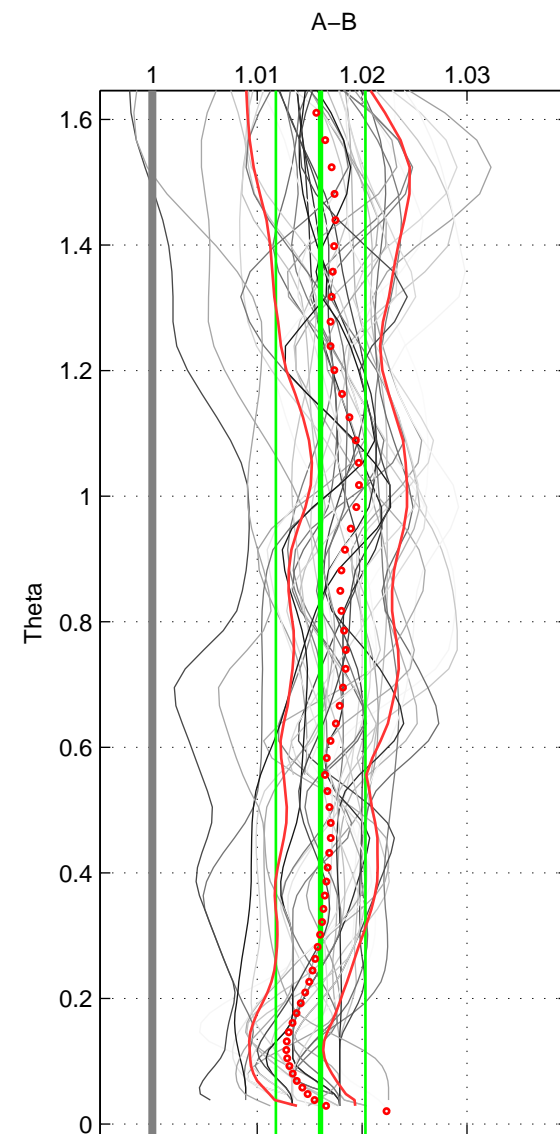

Cruise A (red). Date: Jan 2008 Cruisename: 513-33RO20071215
 Cruise B (blue). Date: Mar 1992 Cruisename: 733-90KD19920214

*** "Favourite" values are means of spaces 1 2 3.

	Offset	O.StDev	Ratio	R.Stdev	Rating
SIGMA:	0.035	0.010	1.016	0.004	5
THETA:	0.036	0.009	1.016	0.004	5
DEPTH:	0.034	0.008	1.015	0.003	5
FAV. :	0.035	0.009	1.016	0.004	5

Profiles of A: 9
 Profiles of B: 7
 Diff profs : 39
 WMoffset (A-B): 0.03461
 WMoffset stdev: 0.0095229
 WMratio (A/B): 1.0156
 WMratio stdev: 0.0043112

Quality (1-5): 5

Profiles of A: 9
 Profiles of B: 7
 Diff profs : 39
 WMoffset (A-B): 0.03558
 WMoffset stdev: 0.0094312
 WMratio (A/B): 1.016
 WMratio stdev: 0.0042715

Quality (1-5): 5

Profiles of A: 9
 Profiles of B: 7
 Diff profs : 39
 WMoffset (A-B): 0.034103
 WMoffset stdev: 0.0076383
 WMratio (A/B): 1.0153
 WMratio stdev: 0.0034436

Quality (1-5): 5