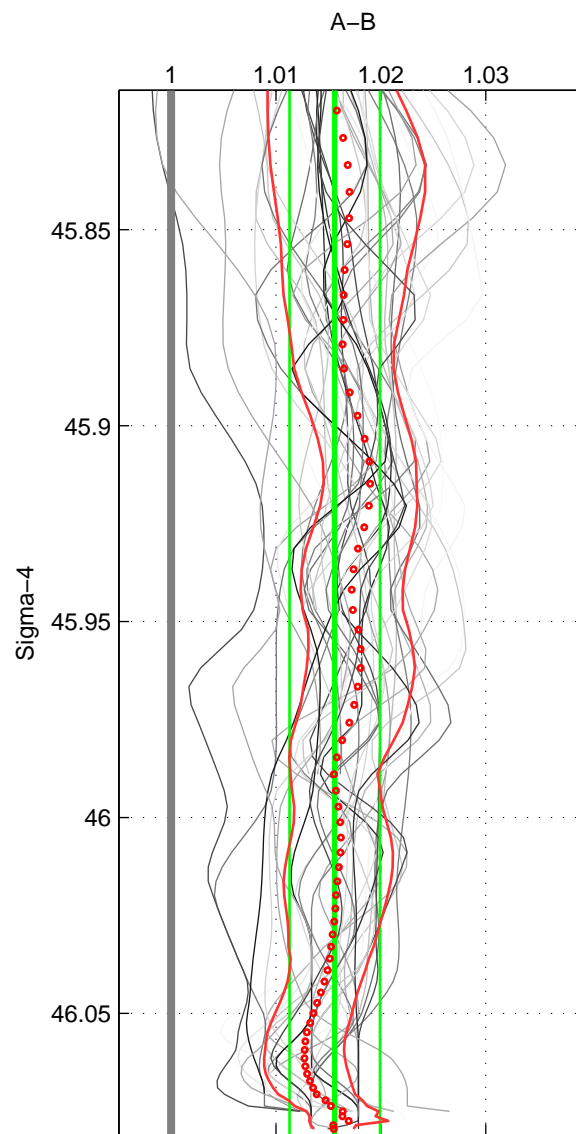

Cruise A (red). Date: Jan 2008 Cruisename: 513-33RO20071215
 Cruise B (blue). Date: Mar 1992 Cruisename: 733-90KD19920214

*** "Favourite" values are means of spaces 1 2 3.

	Offset	O.StDev	Ratio	R.Stdev	Rating
SIGMA:	0.035	0.010	1.016	0.004	5
THETA:	0.036	0.009	1.016	0.004	5
DEPTH:	0.034	0.008	1.015	0.003	5
FAV. :	0.035	0.009	1.016	0.004	5

Profiles of A: 9
 Profiles of B: 7
 Diff profs : 39
 WMoffset (A-B): 0.03461
 WMoffset stdev: 0.0095229
 WMratio (A/B): 1.0156
 WMratio stdev: 0.0043112

Quality (1-5): 5

Profiles of A: 9
 Profiles of B: 7
 Diff profs : 39
 WMoffset (A-B): 0.03558
 WMoffset stdev: 0.0094312
 WMratio (A/B): 1.016
 WMratio stdev: 0.0042715

Quality (1-5): 5

Profiles of A: 9
 Profiles of B: 7
 Diff profs : 39
 WMoffset (A-B): 0.034103
 WMoffset stdev: 0.0076383
 WMratio (A/B): 1.0153
 WMratio stdev: 0.0034436

Quality (1-5): 5