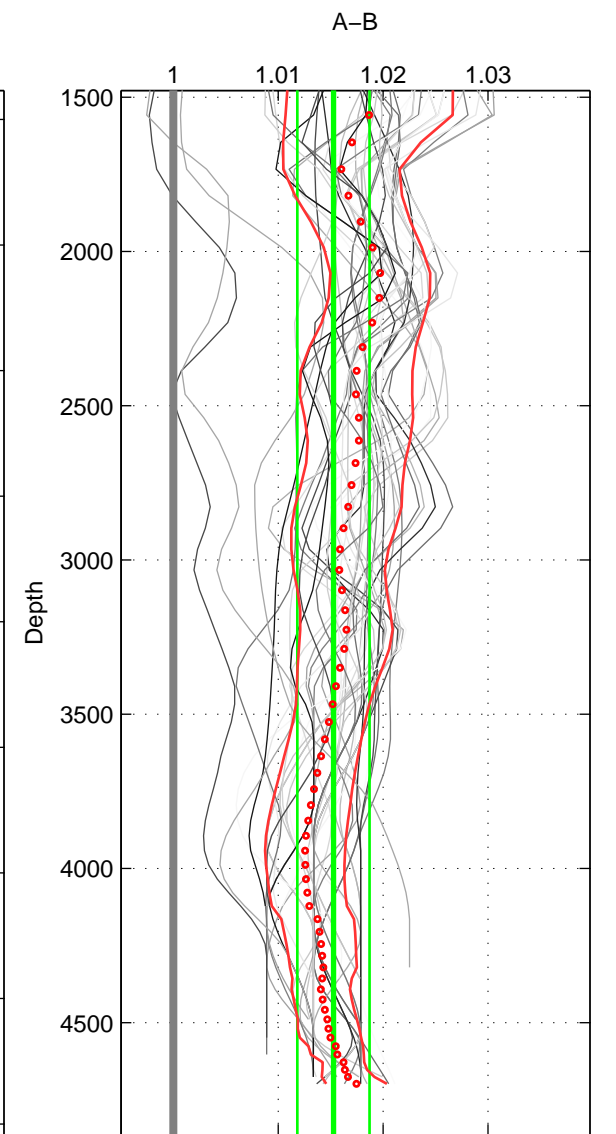

Cruise A (red). Date: Jan 2008 Cruisename: 513-33RO20071215
 Cruise B (blue). Date: Mar 1992 Cruisename: 733-90KD19920214

*** "Favourite" values are means of spaces 1 2 3.

	Offset	O.StDev	Ratio	R.Stdev	Rating
SIGMA:	0.035	0.010	1.016	0.004	5
THETA:	0.036	0.009	1.016	0.004	5
DEPTH:	0.034	0.008	1.015	0.003	5
FAV. :	0.035	0.009	1.016	0.004	5

Profiles of A: 9
 Profiles of B: 7
 Diff profs : 39
 WMoffset (A-B): 0.03461
 WMoffset stdev: 0.0095229
 WMratio (A/B): 1.0156
 WMratio stdev: 0.0043112

Quality (1-5): 5

Profiles of A: 9
 Profiles of B: 7
 Diff profs : 39
 WMoffset (A-B): 0.03558
 WMoffset stdev: 0.0094312
 WMratio (A/B): 1.016
 WMratio stdev: 0.0042715

Quality (1-5): 5

Profiles of A: 9
 Profiles of B: 7
 Diff profs : 39
 WMoffset (A-B): 0.034103
 WMoffset stdev: 0.0076383
 WMratio (A/B): 1.0153
 WMratio stdev: 0.0034436

Quality (1-5): 5