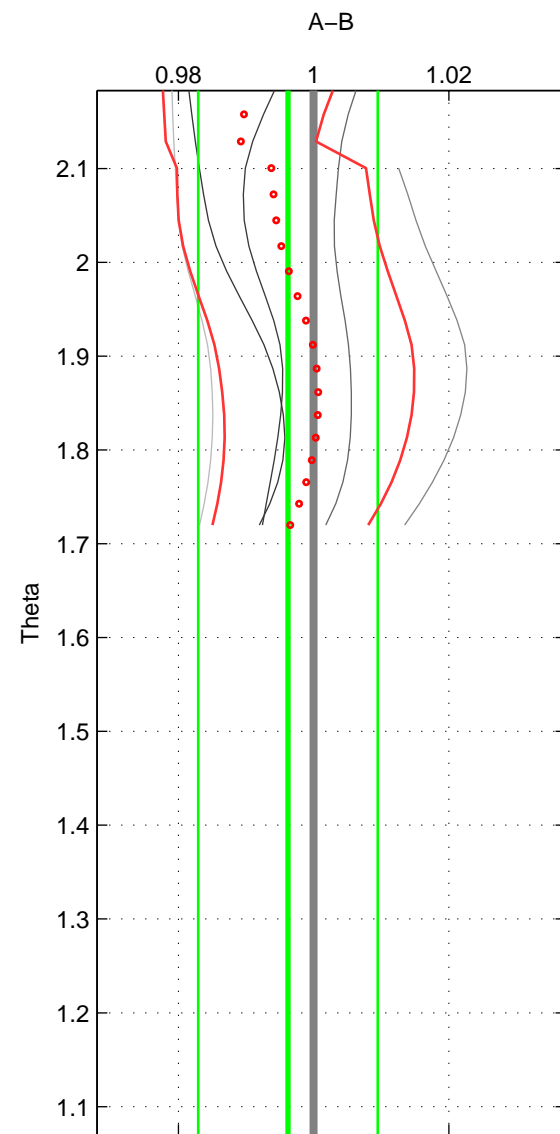

Cruise A (red). Date: Jun 1999 Cruisename: 578-49K619990523
 Cruise B (blue). Date: Jun 1997 Cruisename: 681-49UP19970530

*** "Favourite" values are means of spaces 1 2.

	Offset	O.StDev	Ratio	R.Stdev	Rating
SIGMA:	-0.016	0.036	0.995	0.012	3
THETA:	-0.011	0.039	0.996	0.013	3
DEPTH:	-0.039	0.004	0.987	0.001	2
FAV. :	-0.013	0.038	0.996	0.013	3

Profiles of A: 16
 Profiles of B: 1
 Diff profs : 5
 WMoffset (A-B): -0.015924
 WMoffset stdev: 0.036013
 WMratio (A/B): 0.99481
 WMratio stdev: 0.011727

Quality (1-5): 3

Profiles of A: 16
 Profiles of B: 1
 Diff profs : 5
 WMoffset (A-B): -0.011
 WMoffset stdev: 0.039309
 WMratio (A/B): 0.99622
 WMratio stdev: 0.013281

Quality (1-5): 3

Profiles of A: 16
 Profiles of B: 1
 Diff profs : 5
 WMoffset (A-B): -0.039394
 WMoffset stdev: 0.0040689
 WMratio (A/B): 0.98666
 WMratio stdev: 0.0013004

Quality (1-5): 2

Please note that statistics are bad.