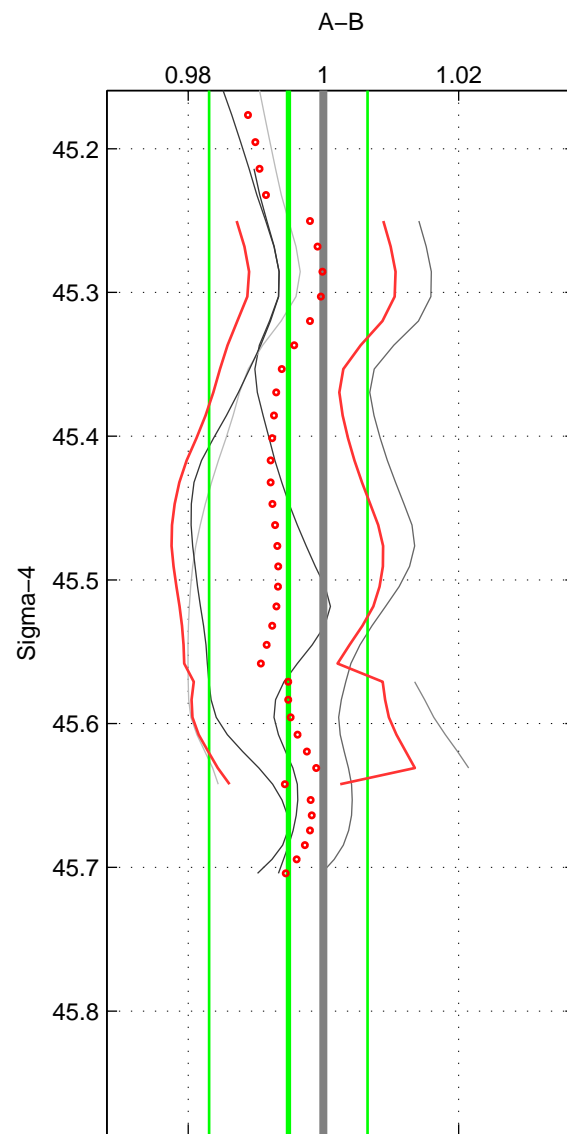

Cruise A (red). Date: Jun 1999 Cruisename: 578-49K619990523
 Cruise B (blue). Date: Jun 1997 Cruisename: 681-49UP19970530

*** "Favourite" values are means of spaces 1 2.

	Offset	O.StDev	Ratio	R.Stdev	Rating
SIGMA:	-0.016	0.036	0.995	0.012	3
THETA:	-0.011	0.039	0.996	0.013	3
DEPTH:	-0.039	0.004	0.987	0.001	2
FAV. :	-0.013	0.038	0.996	0.013	3

Profiles of A: 16
 Profiles of B: 1
 Diff profs : 5
 WMoffset (A-B): -0.015924
 WMoffset stdev: 0.036013
 WMratio (A/B): 0.99481
 WMratio stdev: 0.011727

Quality (1-5): 3

Profiles of A: 16
 Profiles of B: 1
 Diff profs : 5
 WMoffset (A-B): -0.011
 WMoffset stdev: 0.039309
 WMratio (A/B): 0.99622
 WMratio stdev: 0.013281

Quality (1-5): 3

Profiles of A: 16
 Profiles of B: 1
 Diff profs : 5
 WMoffset (A-B): -0.039394
 WMoffset stdev: 0.0040689
 WMratio (A/B): 0.98666
 WMratio stdev: 0.0013004

Quality (1-5): 2

Please note that statistics are bad.