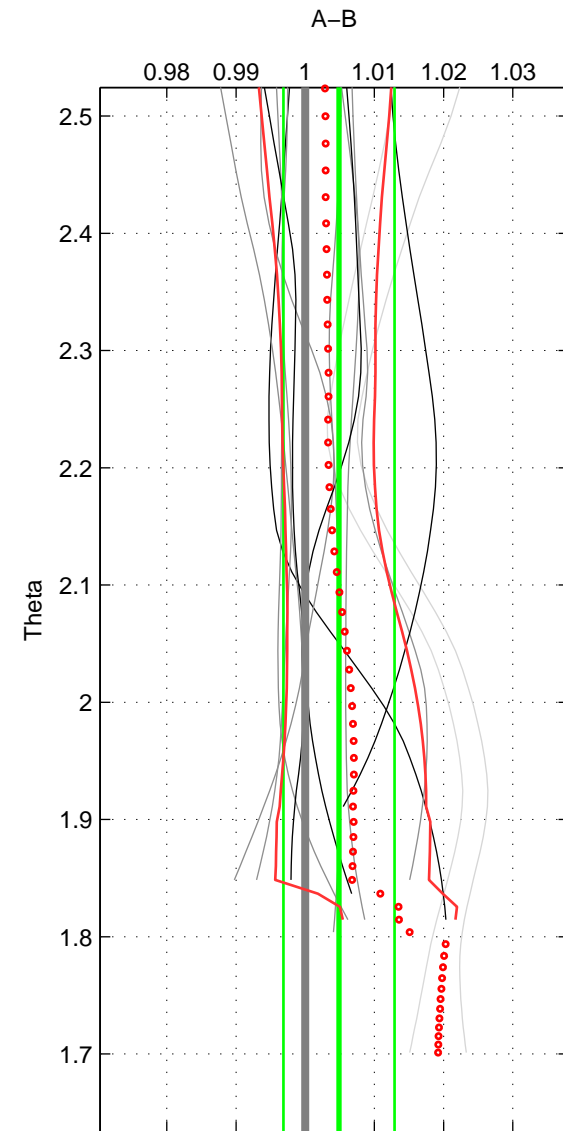

Cruise A (red). Date: Jun 1997 Cruisename: 681-49UP19970530

Cruise B (blue). Date: May 2002 Cruisename: 696-49UP20020424

*** "Favourite" values are means of spaces 1 2 3.

	Offset	O.StDev	Ratio	R.Stdev	Rating
SIGMA:	0.012	0.025	1.004	0.008	4
THETA:	0.015	0.024	1.005	0.008	4
DEPTH:	0.015	0.028	1.005	0.009	4
FAV.:	0.014	0.026	1.005	0.009	4

Profiles of A: 6
 Profiles of B: 19
 Diff profs : 13
 WMoffset (A-B): 0.012447
 WMoffset stdev: 0.025228
 WMratio (A/B): 1.0041
 WMratio stdev: 0.0083748

Quality (1-5): 4

Profiles of A: 6
 Profiles of B: 19
 Diff profs : 13
 WMoffset (A-B): 0.014778
 WMoffset stdev: 0.024157
 WMratio (A/B): 1.0049
 WMratio stdev: 0.0080292

Quality (1-5): 4

Profiles of A: 6
 Profiles of B: 19
 Diff profs : 13
 WMoffset (A-B): 0.014573
 WMoffset stdev: 0.028235
 WMratio (A/B): 1.0049
 WMratio stdev: 0.0094539

Quality (1-5): 4