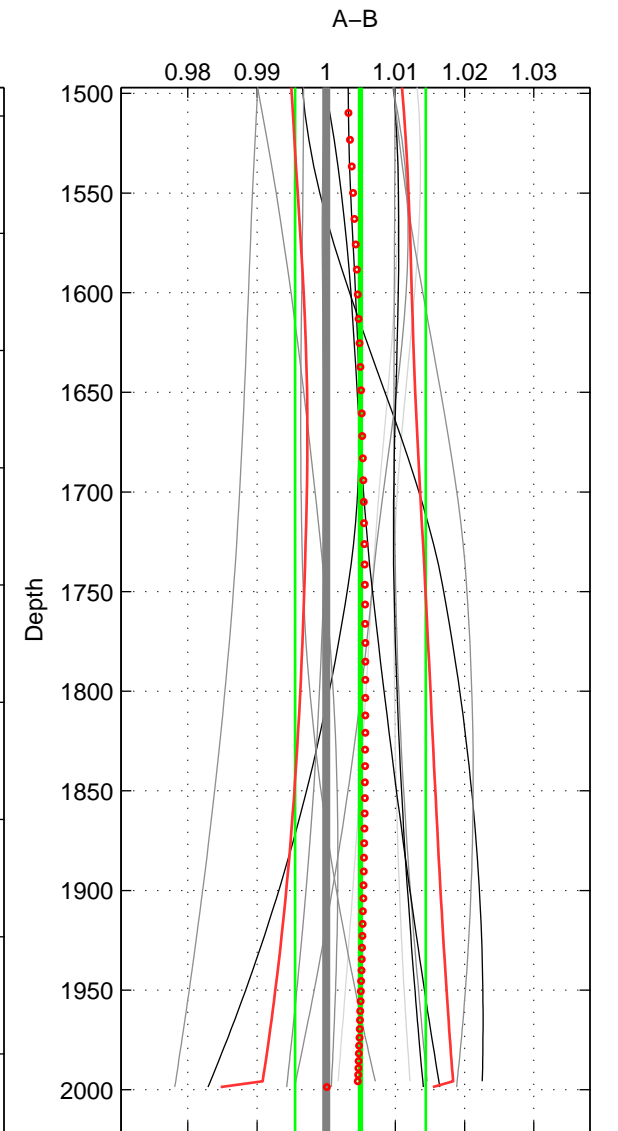

Cruise A (red). Date: Jun 1997 Cruisename: 681-49UP19970530

Cruise B (blue). Date: May 2002 Cruisename: 696-49UP20020424

*** "Favourite" values are means of spaces 1 2 3.

	Offset	O.StDev	Ratio	R.Stdev	Rating
SIGMA:	0.012	0.025	1.004	0.008	4
THETA:	0.015	0.024	1.005	0.008	4
DEPTH:	0.015	0.028	1.005	0.009	4
FAV.:	0.014	0.026	1.005	0.009	4

Profiles of A: 6
 Profiles of B: 19
 Diff profs : 13
 WMoffset (A-B): 0.012447
 WMoffset stdev: 0.025228
 WMratio (A/B): 1.0041
 WMratio stdev: 0.0083748

Quality (1-5): 4

Profiles of A: 6
 Profiles of B: 19
 Diff profs : 13
 WMoffset (A-B): 0.014778
 WMoffset stdev: 0.024157
 WMratio (A/B): 1.0049
 WMratio stdev: 0.0080292

Quality (1-5): 4

Profiles of A: 6
 Profiles of B: 19
 Diff profs : 13
 WMoffset (A-B): 0.014573
 WMoffset stdev: 0.028235
 WMratio (A/B): 1.0049
 WMratio stdev: 0.0094539

Quality (1-5): 4