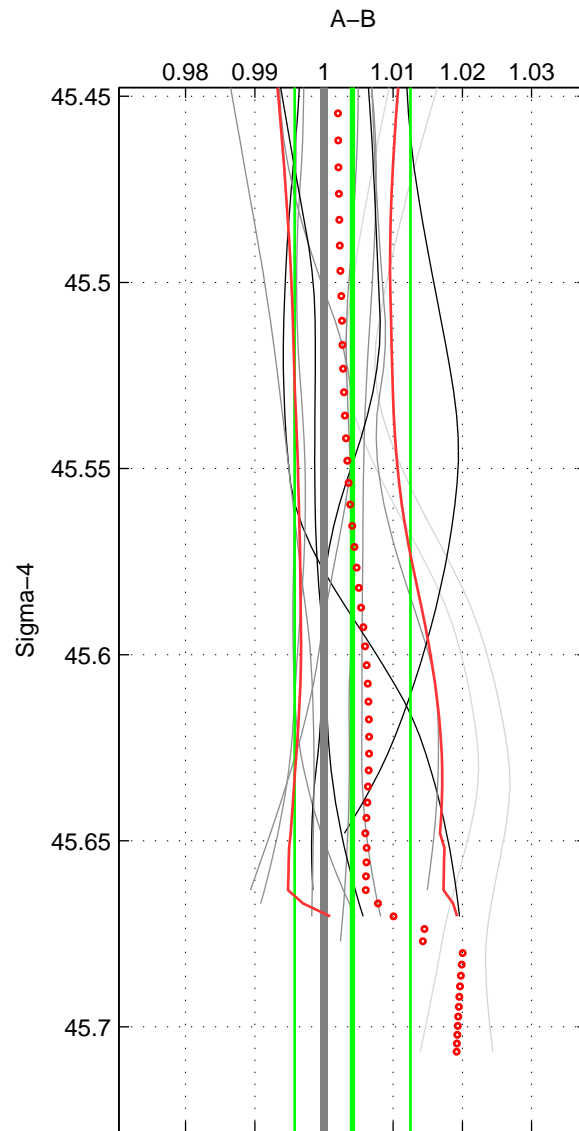

Cruise A (red). Date: Jun 1997 Cruisename: 681-49UP19970530

Cruise B (blue). Date: May 2002 Cruisename: 696-49UP20020424

*** "Favourite" values are means of spaces 1 2 3.

	Offset	O.StDev	Ratio	R.Stdev	Rating
SIGMA:	0.012	0.025	1.004	0.008	4
THETA:	0.015	0.024	1.005	0.008	4
DEPTH:	0.015	0.028	1.005	0.009	4
FAV.:	0.014	0.026	1.005	0.009	4

Profiles of A: 6
 Profiles of B: 19
 Diff profs : 13
 WMoffset (A-B): 0.012447
 WMoffset stdev: 0.025228
 WMratio (A/B): 1.0041
 WMratio stdev: 0.0083748

Quality (1-5): 4

Profiles of A: 6
 Profiles of B: 19
 Diff profs : 13
 WMoffset (A-B): 0.014778
 WMoffset stdev: 0.024157
 WMratio (A/B): 1.0049
 WMratio stdev: 0.0080292

Quality (1-5): 4

Profiles of A: 6
 Profiles of B: 19
 Diff profs : 13
 WMoffset (A-B): 0.014573
 WMoffset stdev: 0.028235
 WMratio (A/B): 1.0049
 WMratio stdev: 0.0094539

Quality (1-5): 4