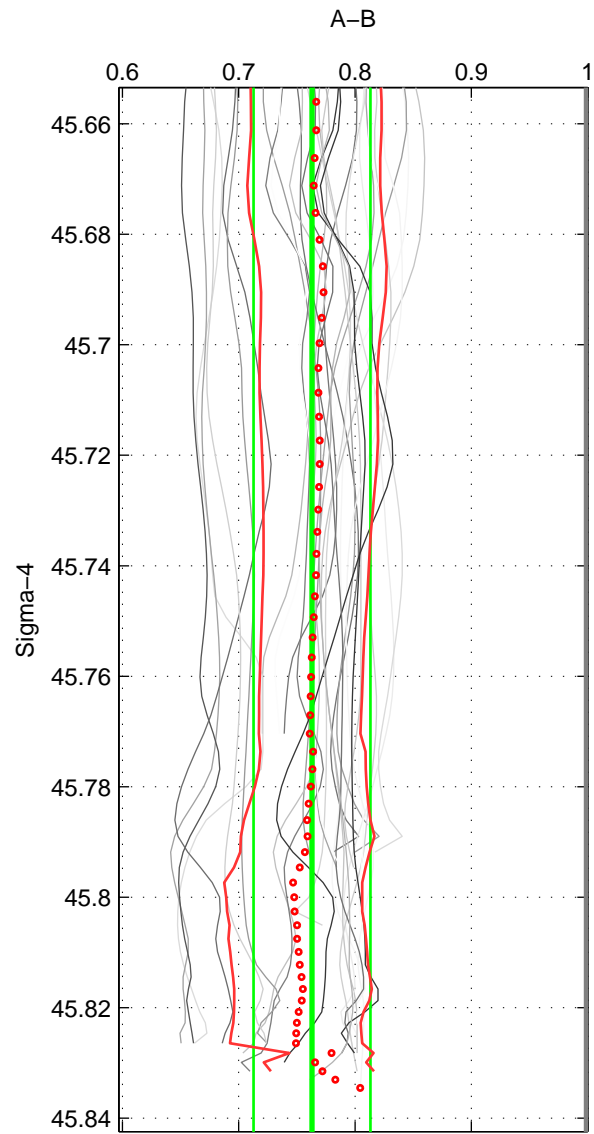

Cruise A (red). Date: Jul 2001 Cruisename: 161-06MT20010717

Cruise B (blue). Date: Jul 1990 Cruisename: 295-64TR19900701

*** "Favourite" values are means of spaces 1 2 3.

	Offset	O.StDev	Ratio	R.Stdev	Rating
SIGMA:	-0.277	0.063	0.763	0.050	4
THETA:	-0.280	0.065	0.760	0.052	4
DEPTH:	-0.289	0.060	0.753	0.049	4
FAV.:	-0.282	0.063	0.758	0.051	4

Profiles of A: 7
 Profiles of B: 9
 Diff profs: 29
 WMoffset (A-B): -0.27679
 WMoffset stdev: 0.062789
 WMratio (A/B): 0.76302
 WMratio stdev: 0.050274

Quality (1-5): 4

Profiles of A: 7
 Profiles of B: 9
 Diff profs: 29
 WMoffset (A-B): -0.28018
 WMoffset stdev: 0.064697
 WMratio (A/B): 0.75964
 WMratio stdev: 0.052406

Quality (1-5): 4

Profiles of A: 7
 Profiles of B: 9
 Diff profs: 29
 WMoffset (A-B): -0.28857
 WMoffset stdev: 0.060232
 WMratio (A/B): 0.75263
 WMratio stdev: 0.049425

Quality (1-5): 4