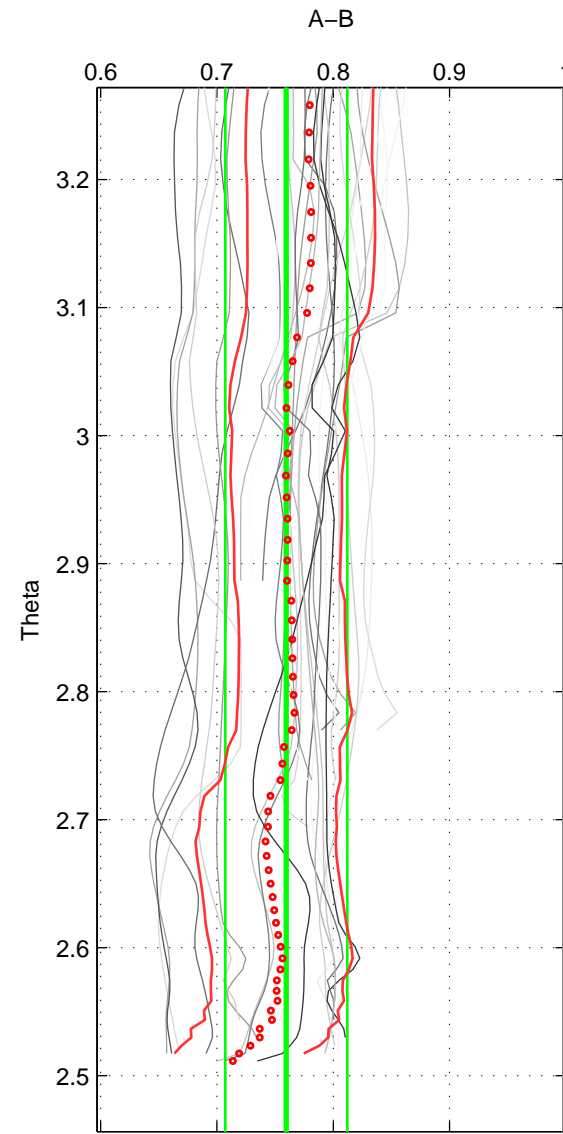

Cruise A (red). Date: Jul 2001 Cruisename: 161-06MT20010717

Cruise B (blue). Date: Jul 1990 Cruisename: 295-64TR19900701

*** "Favourite" values are means of spaces 1 2 3.

	Offset	O.StDev	Ratio	R.Stdev	Rating
SIGMA:	-0.277	0.063	0.763	0.050	4
THETA:	-0.280	0.065	0.760	0.052	4
DEPTH:	-0.289	0.060	0.753	0.049	4
FAV.:	-0.282	0.063	0.758	0.051	4

Profiles of A: 7
 Profiles of B: 9
 Diff profs: 29
 WMoffset (A-B): -0.27679
 WMoffset stdev: 0.062789
 WMratio (A/B): 0.76302
 WMratio stdev: 0.050274

Quality (1-5): 4

Profiles of A: 7
 Profiles of B: 9
 Diff profs: 29
 WMoffset (A-B): -0.28018
 WMoffset stdev: 0.064697
 WMratio (A/B): 0.75964
 WMratio stdev: 0.052406

Quality (1-5): 4

Profiles of A: 7
 Profiles of B: 9
 Diff profs: 29
 WMoffset (A-B): -0.28857
 WMoffset stdev: 0.060232
 WMratio (A/B): 0.75263
 WMratio stdev: 0.049425

Quality (1-5): 4