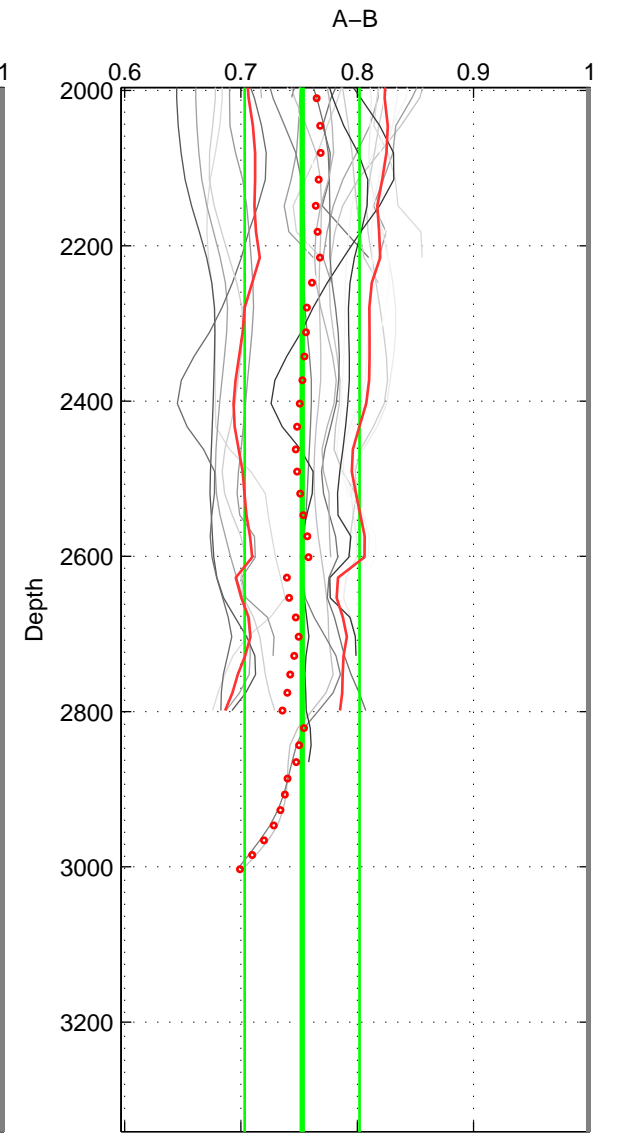

Cruise A (red). Date: Jul 2001 Cruisename: 161-06MT20010717

Cruise B (blue). Date: Jul 1990 Cruisename: 295-64TR19900701

*** "Favourite" values are means of spaces 1 2 3.

	Offset	O.StDev	Ratio	R.Stdev	Rating
SIGMA:	-0.277	0.063	0.763	0.050	4
THETA:	-0.280	0.065	0.760	0.052	4
DEPTH:	-0.289	0.060	0.753	0.049	4
FAV.:	-0.282	0.063	0.758	0.051	4

Profiles of A: 7
 Profiles of B: 9
 Diff profs: 29
 WMoffset (A-B): -0.27679
 WMoffset stdev: 0.062789
 WMratio (A/B): 0.76302
 WMratio stdev: 0.050274

Quality (1-5): 4

Profiles of A: 7
 Profiles of B: 9
 Diff profs: 29
 WMoffset (A-B): -0.28018
 WMoffset stdev: 0.064697
 WMratio (A/B): 0.75964
 WMratio stdev: 0.052406

Quality (1-5): 4

Profiles of A: 7
 Profiles of B: 9
 Diff profs: 29
 WMoffset (A-B): -0.28857
 WMoffset stdev: 0.060232
 WMratio (A/B): 0.75263
 WMratio stdev: 0.049425

Quality (1-5): 4