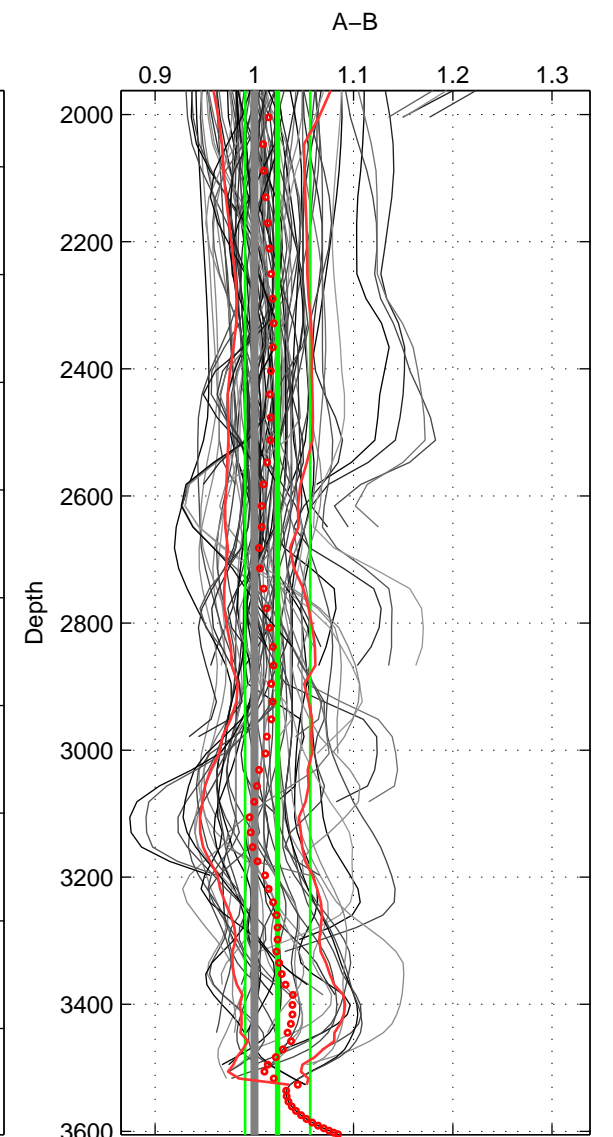

Cruise A (red). Date: Jun 1995 Cruisename: 186-18HU19950607

Cruise B (blue). Date: Jun 2006 Cruisename: 197-18HU20060524

*** "Favourite" values are means of spaces 1 2 3.

	Offset	O.StDev	Ratio	R.Stdev	Rating
SIGMA:	0.019	0.034	1.020	0.035	5
THETA:	0.025	0.033	1.026	0.034	5
DEPTH:	0.023	0.032	1.023	0.033	5
FAV.:	0.022	0.033	1.023	0.034	5

Profiles of A: 17
 Profiles of B: 17
 Diff profs : 95
 WMoffset (A-B): 0.018962
 WMoffset stdev: 0.034462
 WMratio (A/B): 1.0196
 WMratio stdev: 0.035138

Quality (1-5): 5

Profiles of A: 17
 Profiles of B: 17
 Diff profs : 90
 WMoffset (A-B): 0.025328
 WMoffset stdev: 0.033316
 WMratio (A/B): 1.0256
 WMratio stdev: 0.033714

Quality (1-5): 5

Profiles of A: 17
 Profiles of B: 17
 Diff profs : 95
 WMoffset (A-B): 0.022997
 WMoffset stdev: 0.031663
 WMratio (A/B): 1.0234
 WMratio stdev: 0.032761

Quality (1-5): 5