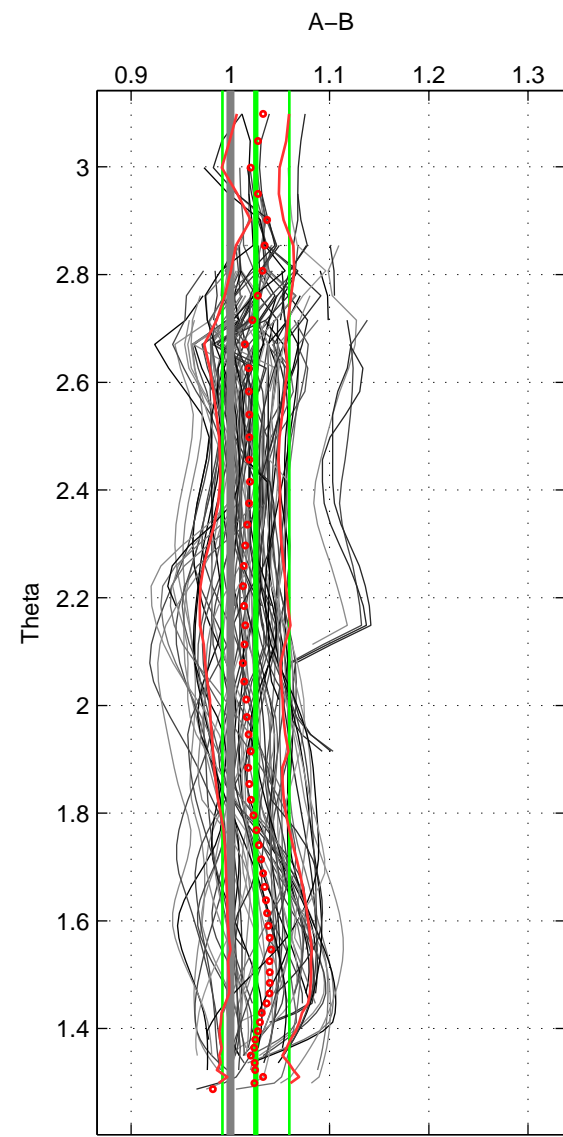

Cruise A (red). Date: Jun 1995 Cruisename: 186-18HU19950607

Cruise B (blue). Date: Jun 2006 Cruisename: 197-18HU20060524

*** "Favourite" values are means of spaces 1 2 3.

	Offset	O.StDev	Ratio	R.Stdev	Rating
SIGMA:	0.019	0.034	1.020	0.035	5
THETA:	0.025	0.033	1.026	0.034	5
DEPTH:	0.023	0.032	1.023	0.033	5
FAV.:	0.022	0.033	1.023	0.034	5

Profiles of A: 17
 Profiles of B: 17
 Diff profs : 95
 WMoffset (A-B): 0.018962
 WMoffset stdev: 0.034462
 WMratio (A/B): 1.0196
 WMratio stdev: 0.035138

Quality (1-5): 5

Profiles of A: 17
 Profiles of B: 17
 Diff profs : 90
 WMoffset (A-B): 0.025328
 WMoffset stdev: 0.033316
 WMratio (A/B): 1.0256
 WMratio stdev: 0.033714

Quality (1-5): 5

Profiles of A: 17
 Profiles of B: 17
 Diff profs : 95
 WMoffset (A-B): 0.022997
 WMoffset stdev: 0.031663
 WMratio (A/B): 1.0234
 WMratio stdev: 0.032761

Quality (1-5): 5