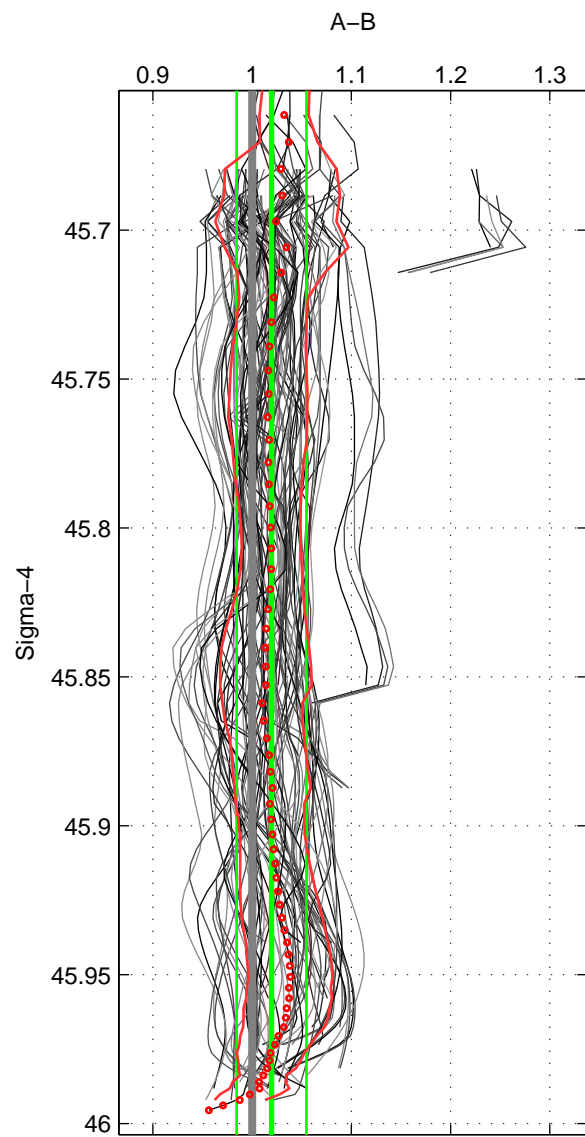

Cruise A (red). Date: Jun 1995 Cruisename: 186-18HU19950607

Cruise B (blue). Date: Jun 2006 Cruisename: 197-18HU20060524

*** "Favourite" values are means of spaces 1 2 3.

	Offset	O.StDev	Ratio	R.Stdev	Rating
SIGMA:	0.019	0.034	1.020	0.035	5
THETA:	0.025	0.033	1.026	0.034	5
DEPTH:	0.023	0.032	1.023	0.033	5
FAV.:	0.022	0.033	1.023	0.034	5

Profiles of A: 17
 Profiles of B: 17
 Diff profs : 95
 WMoffset (A-B): 0.018962
 WMoffset stdev: 0.034462
 WMratio (A/B): 1.0196
 WMratio stdev: 0.035138

Quality (1-5): 5

Profiles of A: 17
 Profiles of B: 17
 Diff profs : 90
 WMoffset (A-B): 0.025328
 WMoffset stdev: 0.033316
 WMratio (A/B): 1.0256
 WMratio stdev: 0.033714

Quality (1-5): 5

Profiles of A: 17
 Profiles of B: 17
 Diff profs : 95
 WMoffset (A-B): 0.022997
 WMoffset stdev: 0.031663
 WMratio (A/B): 1.0234
 WMratio stdev: 0.032761

Quality (1-5): 5