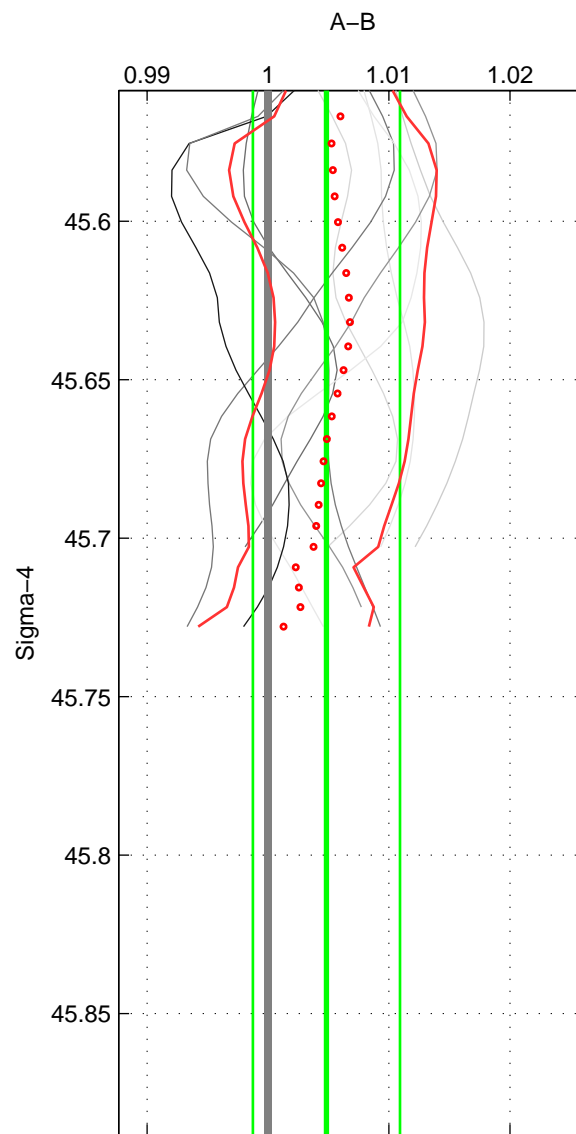

Cruise A (red). Date: Aug 2004 Cruisename: 601-49NZ20040807

Cruise B (blue). Date: Jun 1997 Cruisename: 681-49UP19970530

*** "Favourite" values are means of spaces 1 2.

	Offset	O.StDev	Ratio	R.Stdev	Rating
SIGMA	0.014	0.018	1.005	0.006	4
THETA	0.014	0.017	1.005	0.006	4
DEPTH	0.031	0.004	1.011	0.001	3
FAV.	0.014	0.017	1.005	0.006	4

Profiles of A: 10
 Profiles of B: 4
 Diff profs : 9
 WMoffset (A-B): 0.014157
 WMoffset stdev: 0.017922
 WMratio (A/B): 1.0048
 WMratio stdev: 0.0060796

Quality (1-5): 4

Profiles of A: 10
 Profiles of B: 4
 Diff profs : 9
 WMoffset (A-B): 0.014163
 WMoffset stdev: 0.016553
 WMratio (A/B): 1.0048
 WMratio stdev: 0.0056155

Quality (1-5): 4

Profiles of A: 10
 Profiles of B: 4
 Diff profs : 9
 WMoffset (A-B): 0.03128
 WMoffset stdev: 0.0040168
 WMratio (A/B): 1.0106
 WMratio stdev: 0.0011895

Quality (1-5): 3

Please note that statistics are bad.