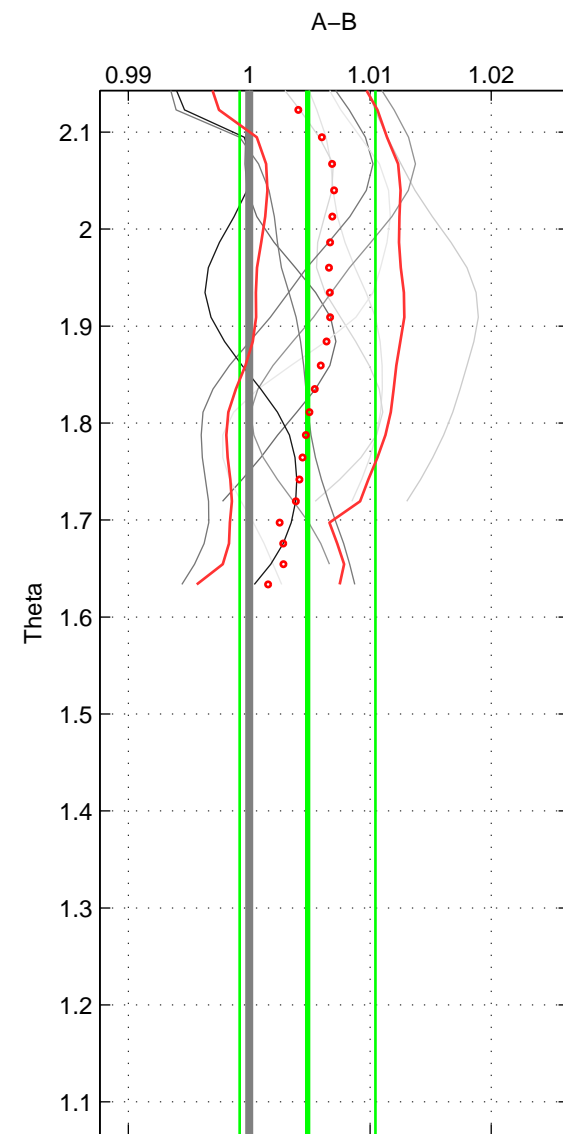

Cruise A (red). Date: Aug 2004 Cruisename: 601-49NZ20040807

Cruise B (blue). Date: Jun 1997 Cruisename: 681-49UP19970530

*** "Favourite" values are means of spaces 1 2.

	Offset	O.StDev	Ratio	R.Stdev	Rating
SIGMA	0.014	0.018	1.005	0.006	4
THETA	0.014	0.017	1.005	0.006	4
DEPTH	0.031	0.004	1.011	0.001	3
FAV.	0.014	0.017	1.005	0.006	4

Profiles of A: 10
 Profiles of B: 4
 Diff profs : 9
 WMoffset (A-B): 0.014157
 WMoffset stdev: 0.017922
 WMratio (A/B): 1.0048
 WMratio stdev: 0.0060796

Quality (1-5): 4

Profiles of A: 10
 Profiles of B: 4
 Diff profs : 9
 WMoffset (A-B): 0.014163
 WMoffset stdev: 0.016553
 WMratio (A/B): 1.0048
 WMratio stdev: 0.0056155

Quality (1-5): 4

Profiles of A: 10
 Profiles of B: 4
 Diff profs : 9
 WMoffset (A-B): 0.03128
 WMoffset stdev: 0.0040168
 WMratio (A/B): 1.0106
 WMratio stdev: 0.0011895

Quality (1-5): 3

Please note that statistics are bad.