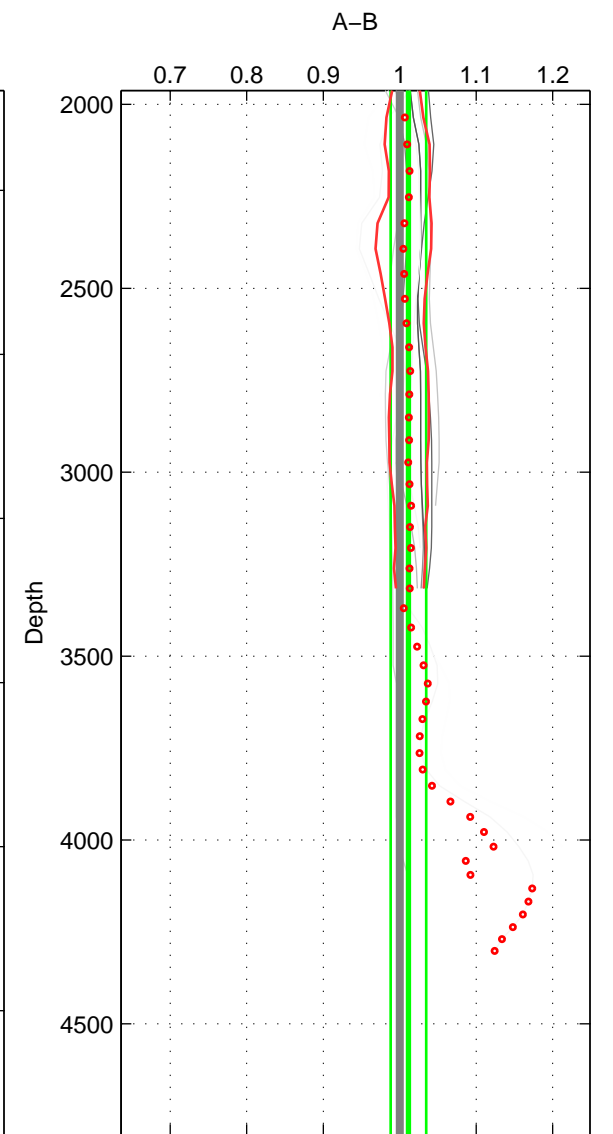

Cruise A (red). Date: Nov 1972 Cruisename: 219-316N19720718.1

Cruise B (blue). Date: Apr 1995 Cruisename: 320-74JC19950320

*** "Favourite" values are means of spaces 1 2 3.

	Offset	O.StDev	Ratio	R.Stdev	Rating
SIGMA:	0.037	0.027	1.017	0.012	3
THETA:	0.032	0.026	1.015	0.012	3
DEPTH:	0.026	0.047	1.011	0.023	3
FAV.:	0.032	0.033	1.014	0.016	3

Profiles of A: 3
 Profiles of B: 10
 Diff profs : 10
 WMoffset (A-B): 0.036948
 WMoffset stdev: 0.026908
 WMratio (A/B): 1.017
 WMratio stdev: 0.012452

Quality (1-5): 3

Profiles of A: 3
 Profiles of B: 10
 Diff profs : 10
 WMoffset (A-B): 0.031708
 WMoffset stdev: 0.025517
 WMratio (A/B): 1.0146
 WMratio stdev: 0.011783

Quality (1-5): 3

Profiles of A: 3
 Profiles of B: 10
 Diff profs : 10
 WMoffset (A-B): 0.026227
 WMoffset stdev: 0.047291
 WMratio (A/B): 1.0113
 WMratio stdev: 0.023202

Quality (1-5): 3