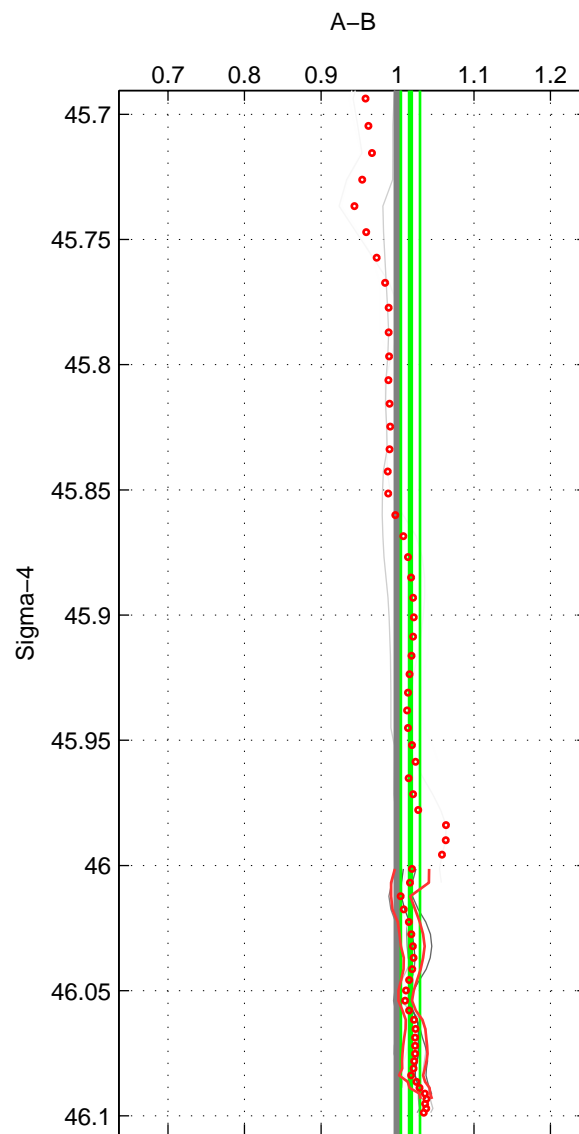

Cruise A (red). Date: Nov 1972 Cruisename: 219-316N19720718.1

Cruise B (blue). Date: Apr 1995 Cruisename: 320-74JC19950320

*** "Favourite" values are means of spaces 1 2 3.

	Offset	O.StDev	Ratio	R.Stdev	Rating
SIGMA:	0.037	0.027	1.017	0.012	3
THETA:	0.032	0.026	1.015	0.012	3
DEPTH:	0.026	0.047	1.011	0.023	3
FAV.:	0.032	0.033	1.014	0.016	3

Profiles of A: 3
 Profiles of B: 10
 Diff profs : 10
 WMoffset (A-B): 0.036948
 WMoffset stdev: 0.026908
 WMratio (A/B): 1.017
 WMratio stdev: 0.012452

Quality (1-5): 3

Profiles of A: 3
 Profiles of B: 10
 Diff profs : 10
 WMoffset (A-B): 0.031708
 WMoffset stdev: 0.025517
 WMratio (A/B): 1.0146
 WMratio stdev: 0.011783

Quality (1-5): 3

Profiles of A: 3
 Profiles of B: 10
 Diff profs : 10
 WMoffset (A-B): 0.026227
 WMoffset stdev: 0.047291
 WMratio (A/B): 1.0113
 WMratio stdev: 0.023202

Quality (1-5): 3