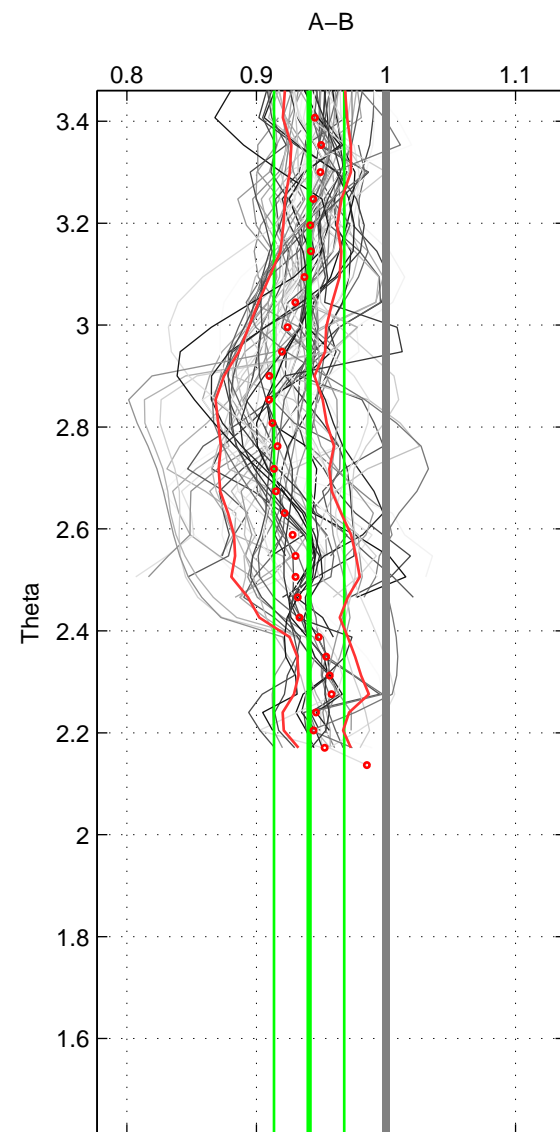

Cruise A (red). Date: Aug 2003 Cruisename: 166-06MT20030723

Cruise B (blue). Date: Jul 1990 Cruisename: 295-64TR19900701

*** "Favourite" values are means of spaces 1 2 3.

	Offset	O.StDev	Ratio	R.Stdev	Rating
SIGMA:	-0.074	0.033	0.940	0.026	5
THETA:	-0.075	0.035	0.941	0.027	5
DEPTH:	-0.067	0.040	0.952	0.029	5
FAV. :	-0.072	0.036	0.944	0.027	5

Profiles of A: 15
 Profiles of B: 22
 Diff profs : 72
 WMoffset (A-B): -0.074001
 WMoffset stdev: 0.033067
 WMratio (A/B): 0.94018
 WMratio stdev: 0.026063

Quality (1-5): 5

Profiles of A: 14
 Profiles of B: 22
 Diff profs : 71
 WMoffset (A-B): -0.075358
 WMoffset stdev: 0.035337
 WMratio (A/B): 0.94063
 WMratio stdev: 0.027119

Quality (1-5): 5

Profiles of A: 15
 Profiles of B: 22
 Diff profs : 72
 WMoffset (A-B): -0.066722
 WMoffset stdev: 0.040255
 WMratio (A/B): 0.95213
 WMratio stdev: 0.028716

Quality (1-5): 5