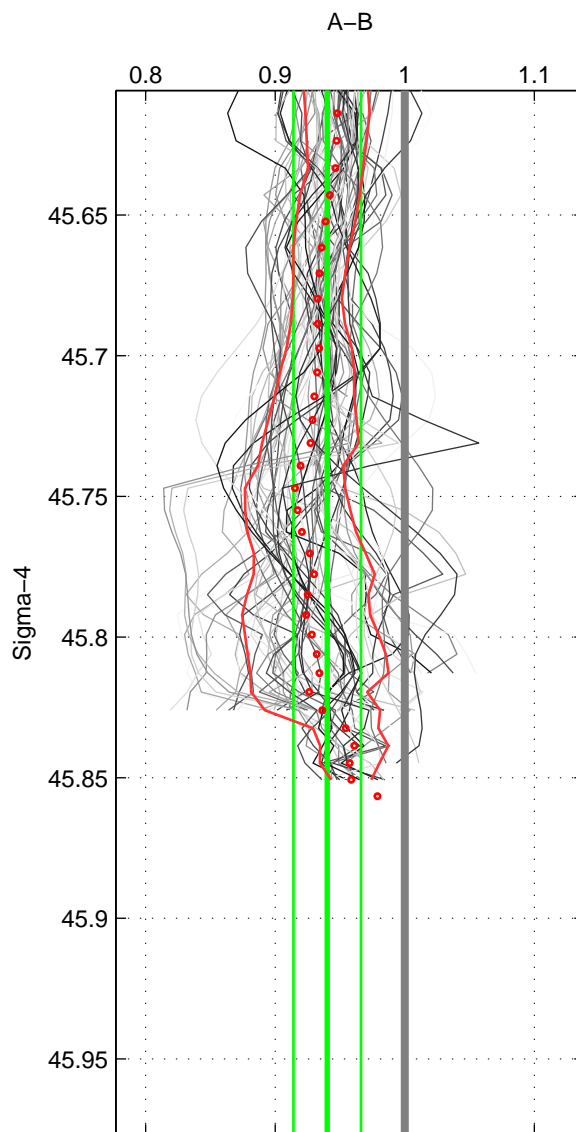

Cruise A (red). Date: Aug 2003 Cruisename: 166-06MT20030723

Cruise B (blue). Date: Jul 1990 Cruisename: 295-64TR19900701

*** "Favourite" values are means of spaces 1 2 3.

	Offset	O.StDev	Ratio	R.Stdev	Rating
SIGMA:	-0.074	0.033	0.940	0.026	5
THETA:	-0.075	0.035	0.941	0.027	5
DEPTH:	-0.067	0.040	0.952	0.029	5
FAV. :	-0.072	0.036	0.944	0.027	5

Profiles of A: 15
 Profiles of B: 22
 Diff profs : 72
 WMoffset (A-B): -0.074001
 WMoffset stdev: 0.033067
 WMratio (A/B): 0.94018
 WMratio stdev: 0.026063

Quality (1-5): 5

Profiles of A: 14
 Profiles of B: 22
 Diff profs : 71
 WMoffset (A-B): -0.075358
 WMoffset stdev: 0.035337
 WMratio (A/B): 0.94063
 WMratio stdev: 0.027119

Quality (1-5): 5

Profiles of A: 15
 Profiles of B: 22
 Diff profs : 72
 WMoffset (A-B): -0.066722
 WMoffset stdev: 0.040255
 WMratio (A/B): 0.95213
 WMratio stdev: 0.028716

Quality (1-5): 5