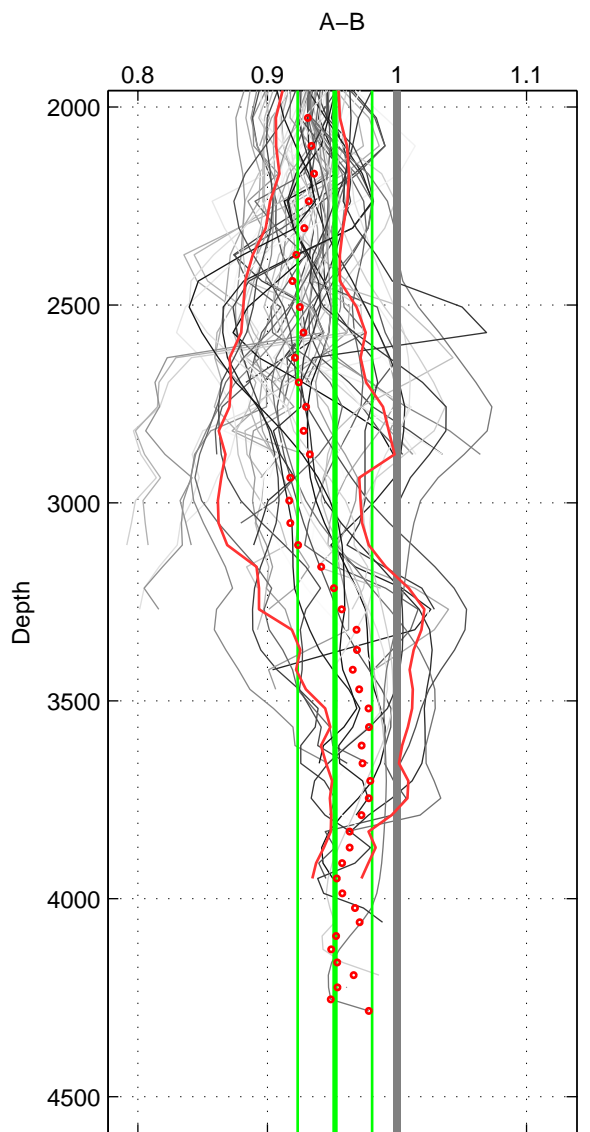

Cruise A (red). Date: Aug 2003 Cruisename: 166-06MT20030723

Cruise B (blue). Date: Jul 1990 Cruisename: 295-64TR19900701

*** "Favourite" values are means of spaces 1 2 3.

	Offset	O.StDev	Ratio	R.Stdev	Rating
SIGMA:	-0.074	0.033	0.940	0.026	5
THETA:	-0.075	0.035	0.941	0.027	5
DEPTH:	-0.067	0.040	0.952	0.029	5
FAV. :	-0.072	0.036	0.944	0.027	5

Profiles of A: 15
 Profiles of B: 22
 Diff profs : 72
 WMoffset (A-B): -0.074001
 WMoffset stdev: 0.033067
 WMratio (A/B): 0.94018
 WMratio stdev: 0.026063

Quality (1-5): 5

Profiles of A: 14
 Profiles of B: 22
 Diff profs : 71
 WMoffset (A-B): -0.075358
 WMoffset stdev: 0.035337
 WMratio (A/B): 0.94063
 WMratio stdev: 0.027119

Quality (1-5): 5

Profiles of A: 15
 Profiles of B: 22
 Diff profs : 72
 WMoffset (A-B): -0.066722
 WMoffset stdev: 0.040255
 WMratio (A/B): 0.95213
 WMratio stdev: 0.028716

Quality (1-5): 5