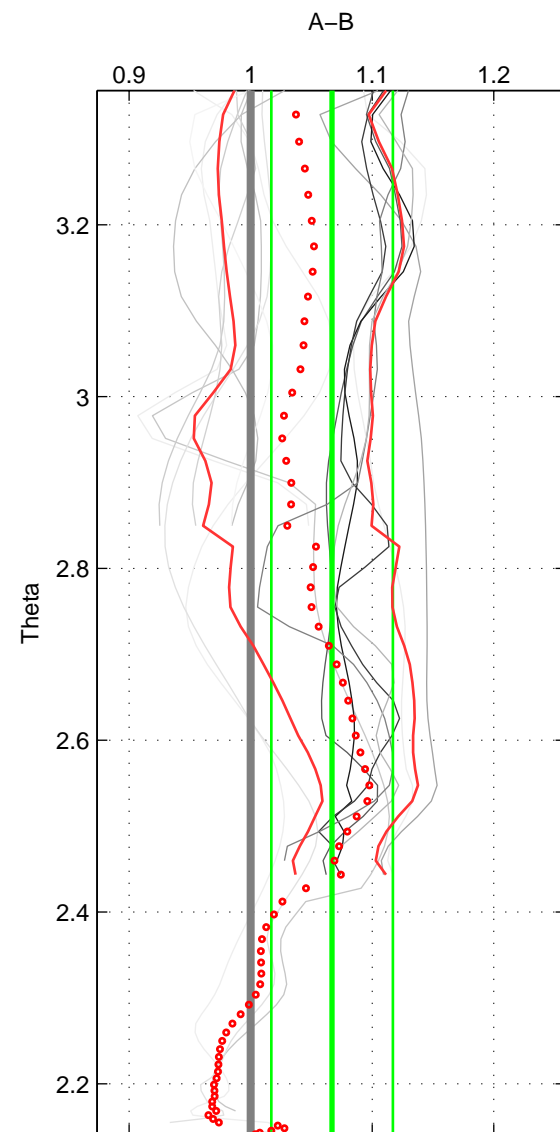

Cruise A (red). Date: Jul 1990 Cruisename: 295-64TR19900701
 Cruise B (blue). Date: May 1991 Cruisename: 303-74AB19910501

*** "Favourite" values are means of spaces 1 2.

	Offset	O.StDev	Ratio	R.Stdev	Rating
SIGMA:	0.073	0.060	1.066	0.054	4
THETA:	0.076	0.058	1.067	0.050	4
DEPTH:	0.085	0.037	1.073	0.031	3
FAV.:	0.075	0.059	1.066	0.052	4

Profiles of A: 11
 Profiles of B: 3
 Diff profs: 15
 WMoffset (A-B): 0.073069
 WMoffset stdev: 0.060338
 WMratio (A/B): 1.0657
 WMratio stdev: 0.05376

Quality (1-5): 4

Profiles of A: 11
 Profiles of B: 3
 Diff profs: 15
 WMoffset (A-B): 0.076078
 WMoffset stdev: 0.057621
 WMratio (A/B): 1.0671
 WMratio stdev: 0.050073

Quality (1-5): 4

Profiles of A: 11
 Profiles of B: 3
 Diff profs: 15
 WMoffset (A-B): 0.085062
 WMoffset stdev: 0.03729
 WMratio (A/B): 1.0727
 WMratio stdev: 0.030552

Quality (1-5): 3