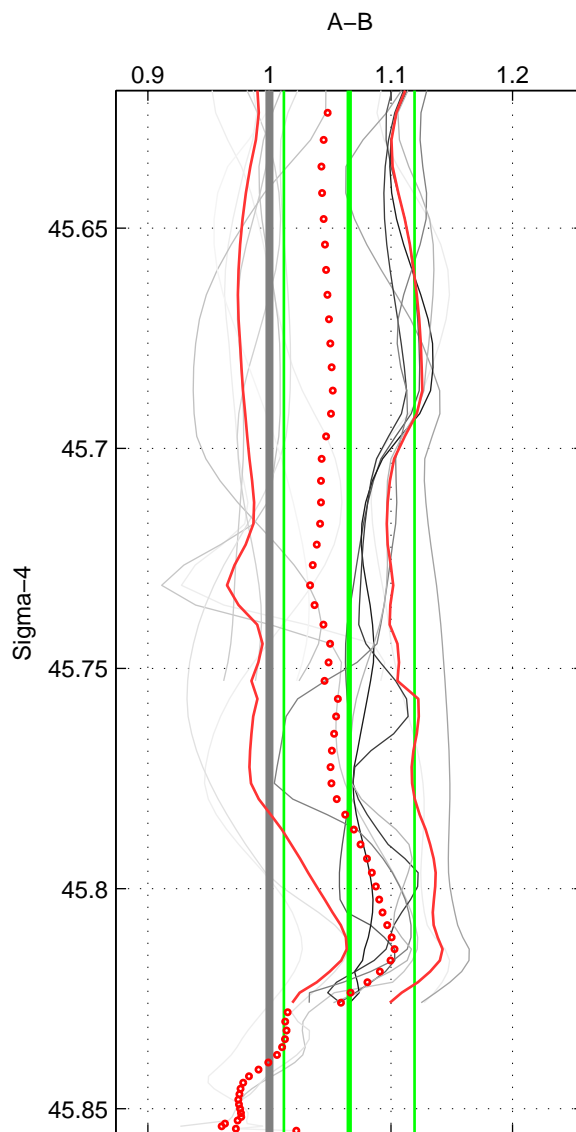

Cruise A (red). Date: Jul 1990 Cruisename: 295-64TR19900701
 Cruise B (blue). Date: May 1991 Cruisename: 303-74AB19910501

*** "Favourite" values are means of spaces 1 2.

	Offset	O.StDev	Ratio	R.Stdev	Rating
SIGMA:	0.073	0.060	1.066	0.054	4
THETA:	0.076	0.058	1.067	0.050	4
DEPTH:	0.085	0.037	1.073	0.031	3
FAV.:	0.075	0.059	1.066	0.052	4

Profiles of A: 11
 Profiles of B: 3
 Diff profs: 15
 WMoffset (A-B): 0.073069
 WMoffset stdev: 0.060338
 WMratio (A/B): 1.0657
 WMratio stdev: 0.05376

Quality (1-5): 4

Profiles of A: 11
 Profiles of B: 3
 Diff profs: 15
 WMoffset (A-B): 0.076078
 WMoffset stdev: 0.057621
 WMratio (A/B): 1.0671
 WMratio stdev: 0.050073

Quality (1-5): 4

Profiles of A: 11
 Profiles of B: 3
 Diff profs: 15
 WMoffset (A-B): 0.085062
 WMoffset stdev: 0.03729
 WMratio (A/B): 1.0727
 WMratio stdev: 0.030552

Quality (1-5): 3