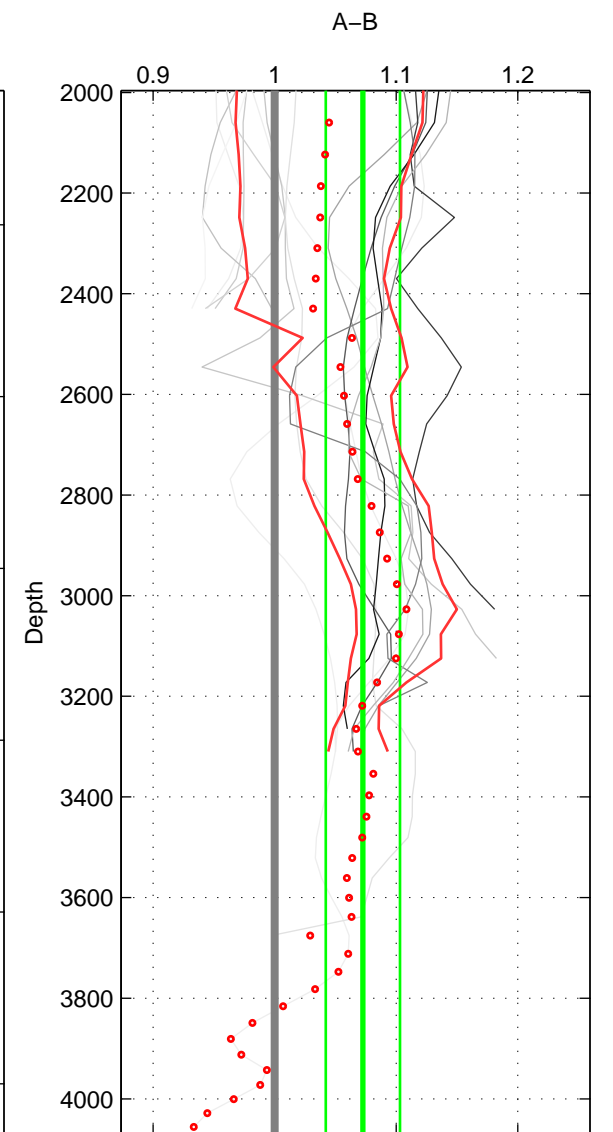

Cruise A (red). Date: Jul 1990 Cruisename: 295-64TR19900701
 Cruise B (blue). Date: May 1991 Cruisename: 303-74AB19910501

*** "Favourite" values are means of spaces 1 2.

	Offset	O.StDev	Ratio	R.Stdev	Rating
SIGMA:	0.073	0.060	1.066	0.054	4
THETA:	0.076	0.058	1.067	0.050	4
DEPTH:	0.085	0.037	1.073	0.031	3
FAV.:	0.075	0.059	1.066	0.052	4

Profiles of A: 11
 Profiles of B: 3
 Diff profs: 15
 WMoffset (A-B): 0.073069
 WMoffset stdev: 0.060338
 WMratio (A/B): 1.0657
 WMratio stdev: 0.05376

Quality (1-5): 4

Profiles of A: 11
 Profiles of B: 3
 Diff profs: 15
 WMoffset (A-B): 0.076078
 WMoffset stdev: 0.057621
 WMratio (A/B): 1.0671
 WMratio stdev: 0.050073

Quality (1-5): 4

Profiles of A: 11
 Profiles of B: 3
 Diff profs: 15
 WMoffset (A-B): 0.085062
 WMoffset stdev: 0.03729
 WMratio (A/B): 1.0727
 WMratio stdev: 0.030552

Quality (1-5): 3