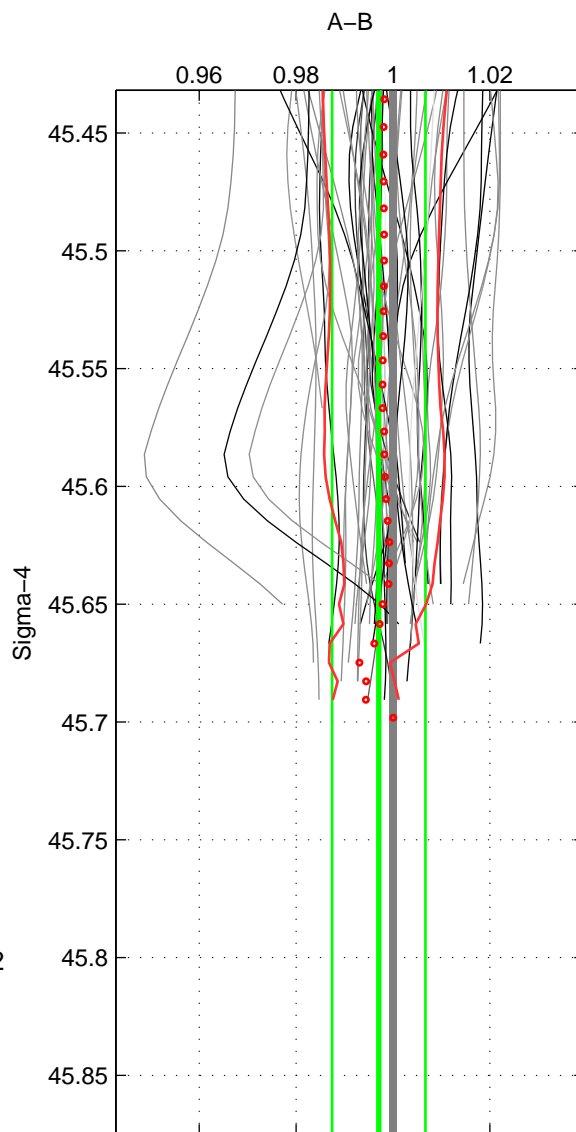

Cruise A (red). Date: Apr 2005 Cruisename: 668-49UF20050419

Cruise B (blue). Date: Feb 2008 Cruisename: 717-49UP20080122

*** "Favourite" values are means of spaces 1 2.

	Offset	O.StDev	Ratio	R.Stdev	Rating
SIGMA:	-0.008	0.026	0.997	0.010	5
THETA:	-0.011	0.024	0.996	0.009	5
DEPTH:	-0.008	0.003	0.997	0.001	3
FAV. :	-0.010	0.025	0.997	0.009	5

Profiles of A: 33
 Profiles of B: 17
 Diff profs : 52
 WMoffset (A-B): -0.008296
 WMoffset stdev: 0.026347
 WMratio (A/B): 0.99707
 WMratio stdev: 0.0096179

Quality (1-5): 5

Profiles of A: 33
 Profiles of B: 17
 Diff profs : 52
 WMoffset (A-B): -0.010886
 WMoffset stdev: 0.024355
 WMratio (A/B): 0.99613
 WMratio stdev: 0.0088806

Quality (1-5): 5

Profiles of A: 33
 Profiles of B: 17
 Diff profs : 52
 WMoffset (A-B): -0.0077051
 WMoffset stdev: 0.002698
 WMratio (A/B): 0.99732
 WMratio stdev: 0.00093854

Quality (1-5): 3

Please note that statistics are bad.