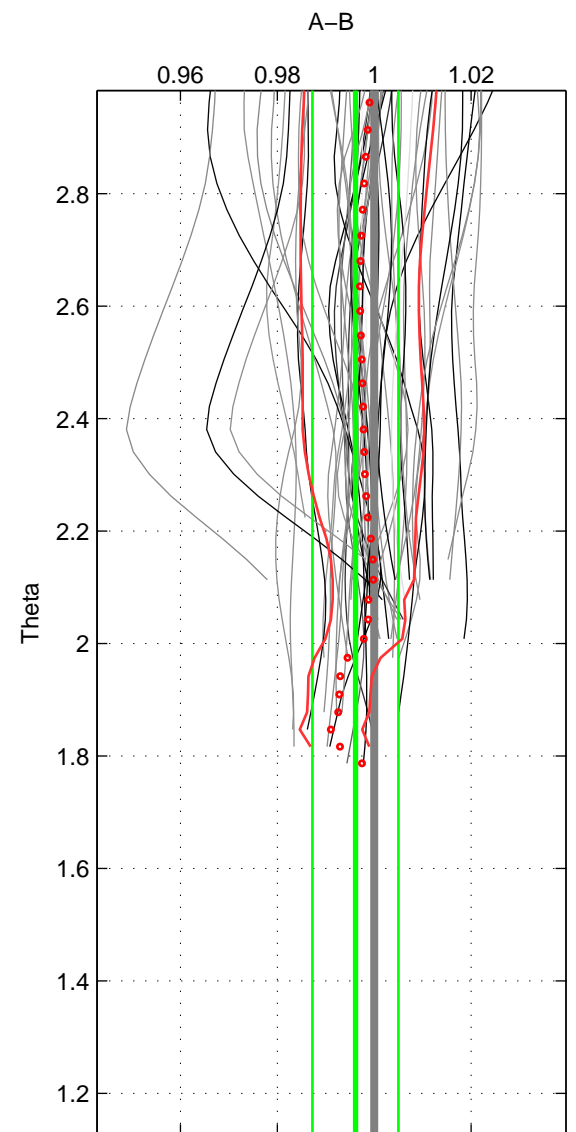

Cruise A (red). Date: Apr 2005 Cruisename: 668-49UF20050419

Cruise B (blue). Date: Feb 2008 Cruisename: 717-49UP20080122

*** "Favourite" values are means of spaces 1 2.

	Offset	O.StDev	Ratio	R.Stdev	Rating
SIGMA:	-0.008	0.026	0.997	0.010	5
THETA:	-0.011	0.024	0.996	0.009	5
DEPTH:	-0.008	0.003	0.997	0.001	3
FAV. :	-0.010	0.025	0.997	0.009	5

Profiles of A: 33
 Profiles of B: 17
 Diff profs : 52
 WMoffset (A-B): -0.008296
 WMoffset stdev: 0.026347
 WMratio (A/B): 0.99707
 WMratio stdev: 0.0096179

Quality (1-5): 5

Profiles of A: 33
 Profiles of B: 17
 Diff profs : 52
 WMoffset (A-B): -0.010886
 WMoffset stdev: 0.024355
 WMratio (A/B): 0.99613
 WMratio stdev: 0.0088806

Quality (1-5): 5

Profiles of A: 33
 Profiles of B: 17
 Diff profs : 52
 WMoffset (A-B): -0.0077051
 WMoffset stdev: 0.002698
 WMratio (A/B): 0.99732
 WMratio stdev: 0.00093854

Quality (1-5): 3

Please note that statistics are bad.