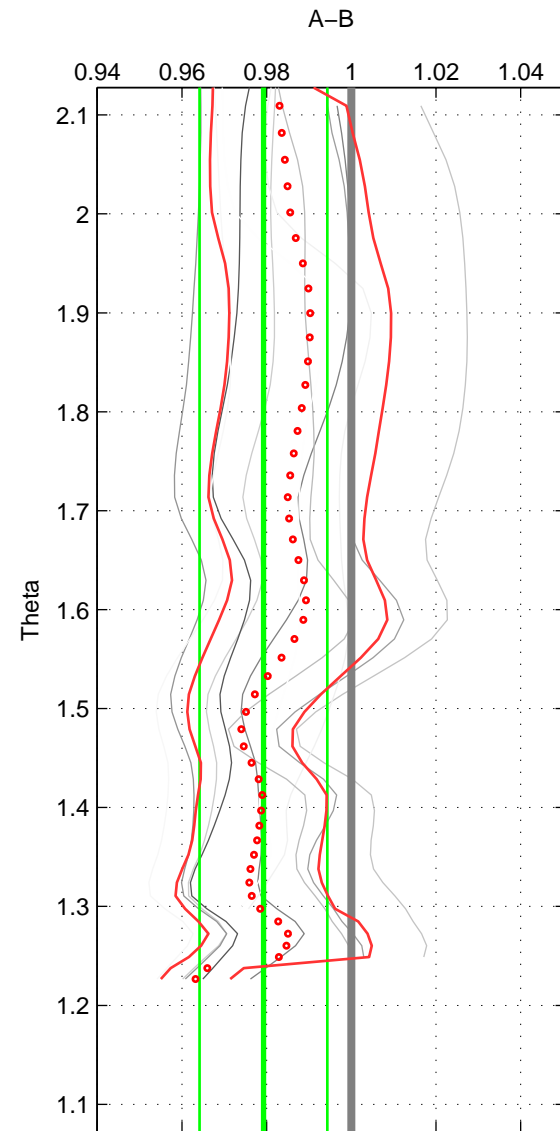

Cruise A (red). Date: Jun 1999 Cruisename: 578-49K619990523
 Cruise B (blue). Date: Sep 1993 Cruisename: 730-90BM19930830

*** "Favourite" values are means of spaces 1 2 3.

	Offset	O.StDev	Ratio	R.Stdev	Rating
SIGMA:	-0.055	0.042	0.982	0.014	2
THETA:	-0.059	0.043	0.979	0.015	2
DEPTH:	-0.072	0.039	0.974	0.014	2
FAV. :	-0.062	0.041	0.979	0.014	2

Profiles of A: 5
 Profiles of B: 3
 Diff profs : 10
 WMoffset (A-B): -0.05478
 WMoffset stdev: 0.042405
 WMratio (A/B): 0.9819
 WMratio stdev: 0.013928

Quality (1-5): 2

Profiles of A: 5
 Profiles of B: 3
 Diff profs : 10
 WMoffset (A-B): -0.059332
 WMoffset stdev: 0.042607
 WMratio (A/B): 0.97924
 WMratio stdev: 0.015099

Quality (1-5): 2

Profiles of A: 5
 Profiles of B: 3
 Diff profs : 10
 WMoffset (A-B): -0.072356
 WMoffset stdev: 0.03866
 WMratio (A/B): 0.97438
 WMratio stdev: 0.01365

Quality (1-5): 2