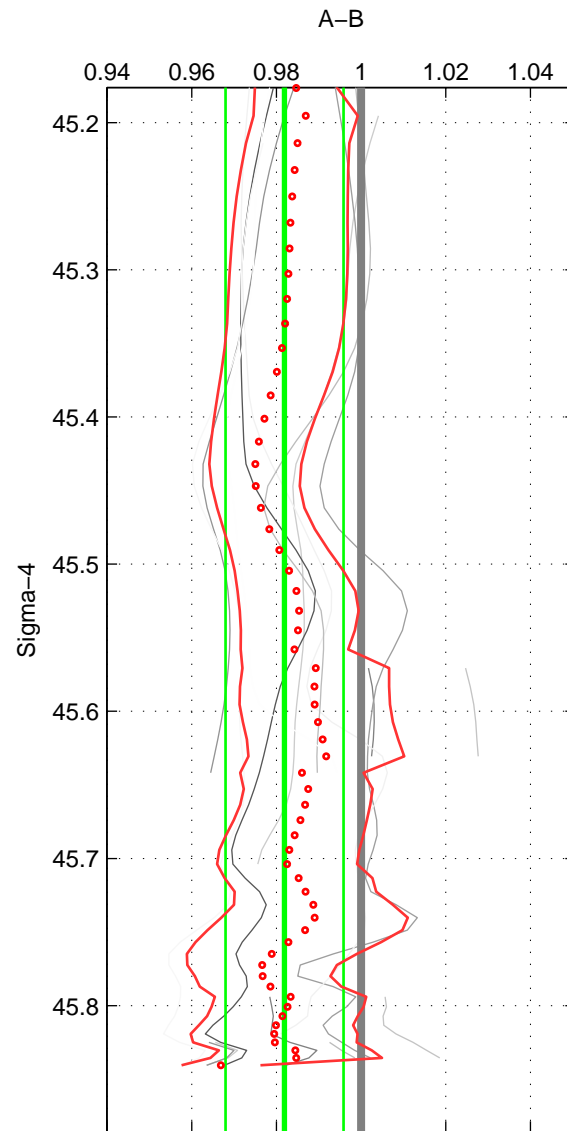

Cruise A (red). Date: Jun 1999 Cruisename: 578-49K619990523
 Cruise B (blue). Date: Sep 1993 Cruisename: 730-90BM19930830

*** "Favourite" values are means of spaces 1 2 3.

	Offset	O.StDev	Ratio	R.Stdev	Rating
SIGMA:	-0.055	0.042	0.982	0.014	2
THETA:	-0.059	0.043	0.979	0.015	2
DEPTH:	-0.072	0.039	0.974	0.014	2
FAV. :	-0.062	0.041	0.979	0.014	2

Profiles of A: 5
 Profiles of B: 3
 Diff profs : 10
 WMoffset (A-B): -0.05478
 WMoffset stdev: 0.042405
 WMratio (A/B): 0.9819
 WMratio stdev: 0.013928

Quality (1-5): 2

Profiles of A: 5
 Profiles of B: 3
 Diff profs : 10
 WMoffset (A-B): -0.059332
 WMoffset stdev: 0.042607
 WMratio (A/B): 0.97924
 WMratio stdev: 0.015099

Quality (1-5): 2

Profiles of A: 5
 Profiles of B: 3
 Diff profs : 10
 WMoffset (A-B): -0.072356
 WMoffset stdev: 0.03866
 WMratio (A/B): 0.97438
 WMratio stdev: 0.01365

Quality (1-5): 2