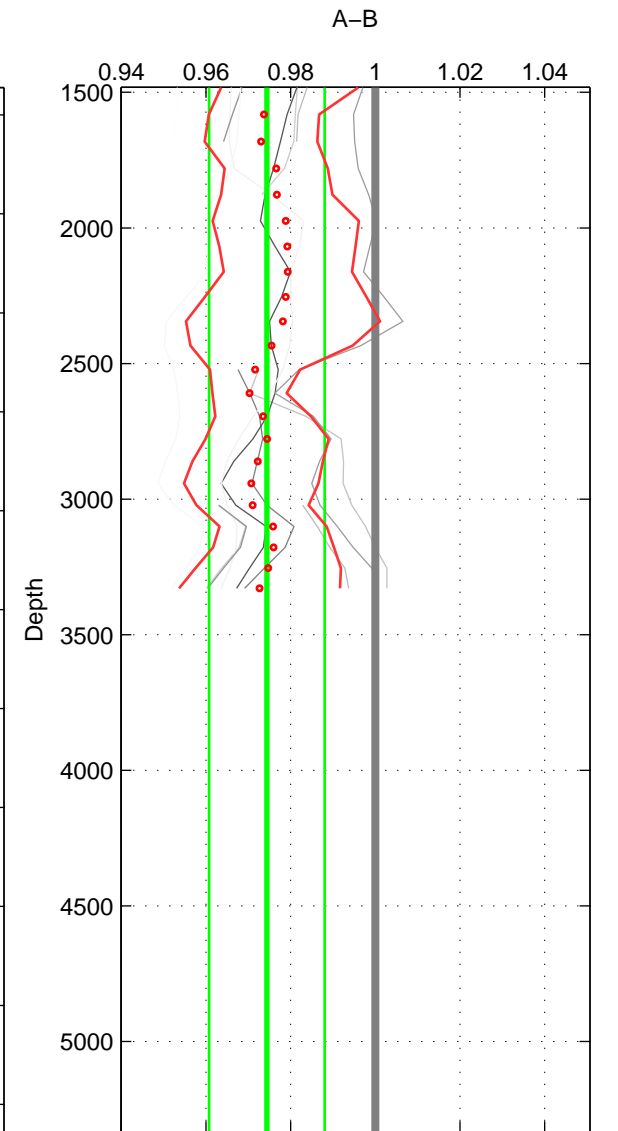

Cruise A (red). Date: Jun 1999 Cruisename: 578-49K619990523
 Cruise B (blue). Date: Sep 1993 Cruisename: 730-90BM19930830

*** "Favourite" values are means of spaces 1 2 3.

	Offset	O.StDev	Ratio	R.Stdev	Rating
SIGMA:	-0.055	0.042	0.982	0.014	2
THETA:	-0.059	0.043	0.979	0.015	2
DEPTH:	-0.072	0.039	0.974	0.014	2
FAV. :	-0.062	0.041	0.979	0.014	2

Profiles of A: 5
 Profiles of B: 3
 Diff profs : 10
 WMoffset (A-B): -0.05478
 WMoffset stdev: 0.042405
 WMratio (A/B): 0.9819
 WMratio stdev: 0.013928

Quality (1-5): 2

Profiles of A: 5
 Profiles of B: 3
 Diff profs : 10
 WMoffset (A-B): -0.059332
 WMoffset stdev: 0.042607
 WMratio (A/B): 0.97924
 WMratio stdev: 0.015099

Quality (1-5): 2

Profiles of A: 5
 Profiles of B: 3
 Diff profs : 10
 WMoffset (A-B): -0.072356
 WMoffset stdev: 0.03866
 WMratio (A/B): 0.97438
 WMratio stdev: 0.01365

Quality (1-5): 2