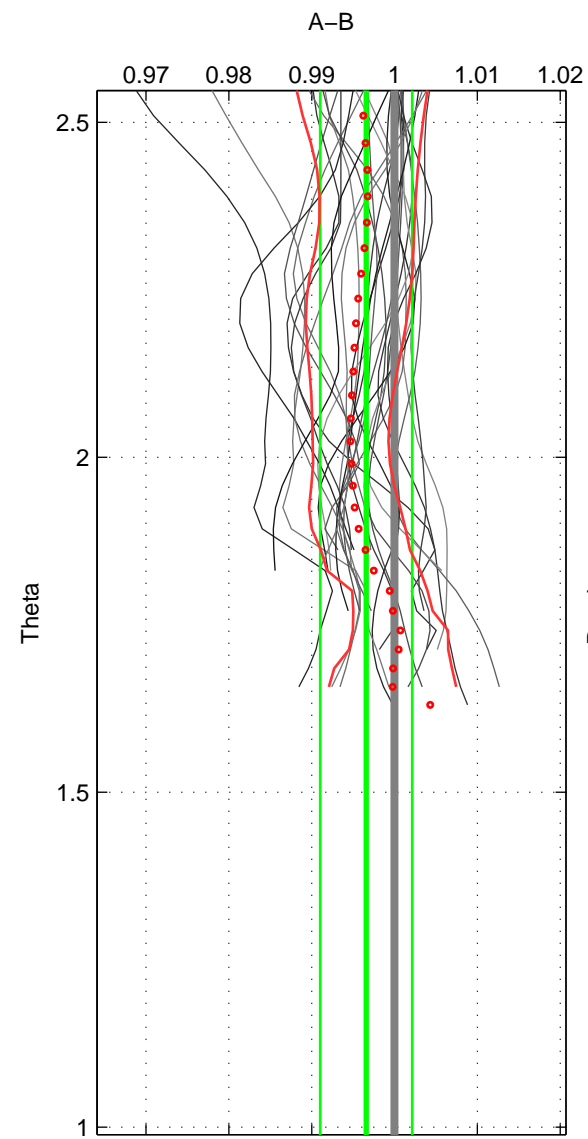

Cruise A (red). Date: Jul 2011 Cruisename: 626-49RY20110515

Cruise B (blue). Date: Jun 1997 Cruisename: 681-49UP19970530

\*\*\* "Favourite" values are means of spaces 1 2.

	Offset	O.StDev	Ratio	R.Stdev	Rating
SIGMA:	-0.010	0.016	0.997	0.005	5
THETA:	-0.010	0.017	0.997	0.006	5
DEPTH:	-0.006	0.003	0.998	0.001	3
FAV.:	-0.010	0.017	0.997	0.005	5

Profiles of A: 47  
 Profiles of B: 8  
 Diff profs : 27  
 WMoffset (A-B): -0.0097798  
 WMoffset stdev: 0.016427  
 WMratio (A/B): 0.99674  
 WMratio stdev: 0.0054403

Quality (1-5): 5

Profiles of A: 47  
 Profiles of B: 8  
 Diff profs : 27  
 WMoffset (A-B): -0.0102  
 WMoffset stdev: 0.016718  
 WMratio (A/B): 0.99659  
 WMratio stdev: 0.0055481

Quality (1-5): 5

Profiles of A: 47  
 Profiles of B: 8  
 Diff profs : 27  
 WMoffset (A-B): -0.0062365  
 WMoffset stdev: 0.0028569  
 WMratio (A/B): 0.99798  
 WMratio stdev: 0.00093596

Quality (1-5): 3