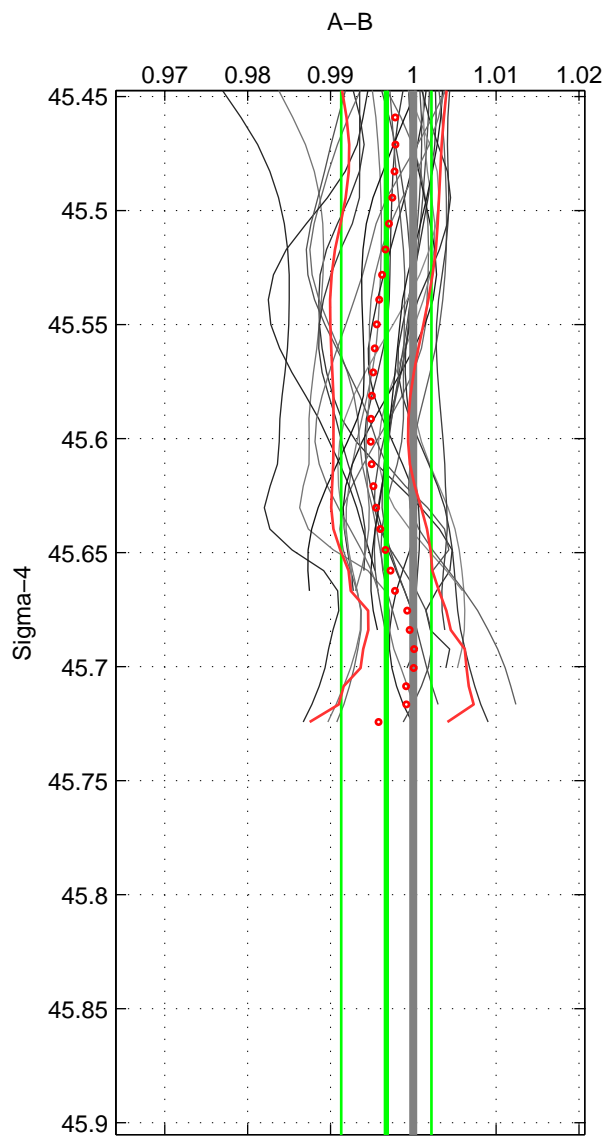

Cruise A (red). Date: Jul 2011 Cruisename: 626-49RY20110515

Cruise B (blue). Date: Jun 1997 Cruisename: 681-49UP19970530

\*\*\* "Favourite" values are means of spaces 1 2.

	Offset	O.StDev	Ratio	R.Stdev	Rating
SIGMA:	-0.010	0.016	0.997	0.005	5
THETA:	-0.010	0.017	0.997	0.006	5
DEPTH:	-0.006	0.003	0.998	0.001	3
FAV.:	-0.010	0.017	0.997	0.005	5

Profiles of A: 47  
 Profiles of B: 8  
 Diff profs : 27  
 WMoffset (A-B): -0.0097798  
 WMoffset stdev: 0.016427  
 WMratio (A/B): 0.99674  
 WMratio stdev: 0.0054403

Quality (1-5): 5

Profiles of A: 47  
 Profiles of B: 8  
 Diff profs : 27  
 WMoffset (A-B): -0.0102  
 WMoffset stdev: 0.016718  
 WMratio (A/B): 0.99659  
 WMratio stdev: 0.0055481

Quality (1-5): 5

Profiles of A: 47  
 Profiles of B: 8  
 Diff profs : 27  
 WMoffset (A-B): -0.0062365  
 WMoffset stdev: 0.0028569  
 WMratio (A/B): 0.99798  
 WMratio stdev: 0.00093596

Quality (1-5): 3