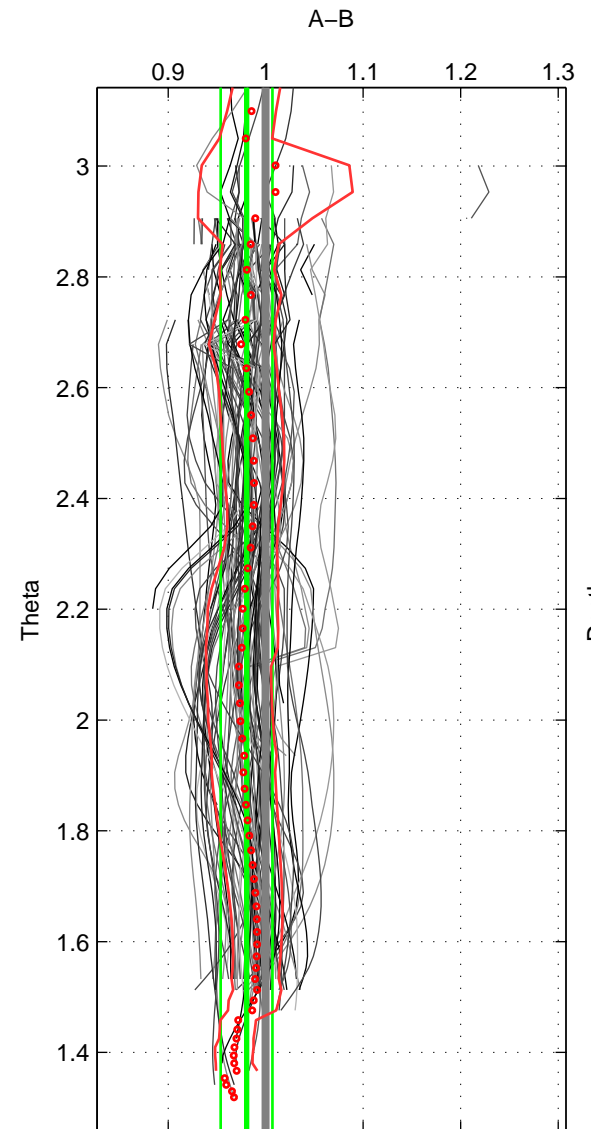

Cruise A (red). Date: Jun 1993 Cruisename: 181-18HU19930617

Cruise B (blue). Date: Jun 2006 Cruisename: 197-18HU20060524

\*\*\* "Favourite" values are means of spaces 2 3.

	Offset	O.StDev	Ratio	R.Stdev	Rating
SIGMA:	-0.022	0.027	0.978	0.027	4
THETA:	-0.020	0.026	0.980	0.027	5
DEPTH:	-0.008	0.033	0.991	0.034	5
FAV. :	-0.014	0.030	0.986	0.030	5

Profiles of A: 17  
 Profiles of B: 17  
 Diff profs : 100  
 WMoffset (A-B): -0.022247  
 WMoffset stdev: 0.027016  
 WMratio (A/B): 0.9779  
 WMratio stdev: 0.027208

Quality (1-5): 4

Profiles of A: 17  
 Profiles of B: 17  
 Diff profs : 97  
 WMoffset (A-B): -0.019696  
 WMoffset stdev: 0.026452  
 WMratio (A/B): 0.98041  
 WMratio stdev: 0.026594

Quality (1-5): 5

Profiles of A: 17  
 Profiles of B: 17  
 Diff profs : 100  
 WMoffset (A-B): -0.0083948  
 WMoffset stdev: 0.033412  
 WMratio (A/B): 0.99127  
 WMratio stdev: 0.033848

Quality (1-5): 5