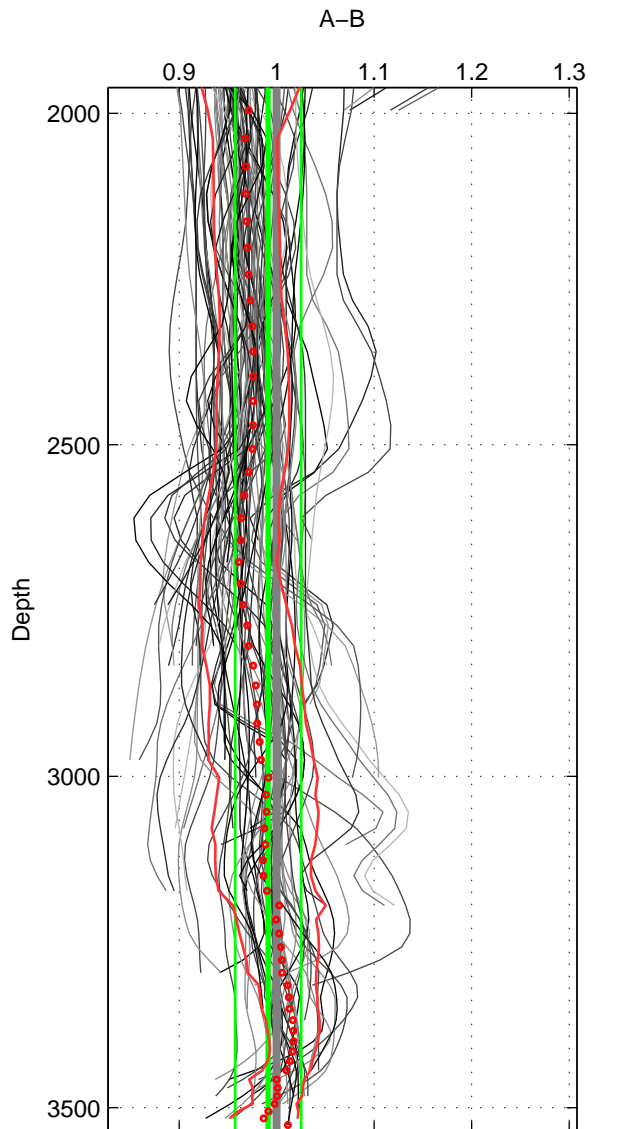

Cruise A (red). Date: Jun 1993 Cruisename: 181-18HU19930617

Cruise B (blue). Date: Jun 2006 Cruisename: 197-18HU20060524

\*\*\* "Favourite" values are means of spaces 2 3.

	Offset	O.StDev	Ratio	R.Stdev	Rating
SIGMA:	-0.022	0.027	0.978	0.027	4
THETA:	-0.020	0.026	0.980	0.027	5
DEPTH:	-0.008	0.033	0.991	0.034	5
FAV. :	-0.014	0.030	0.986	0.030	5

Profiles of A: 17  
 Profiles of B: 17  
 Diff profs : 100  
 WMoffset (A-B): -0.022247  
 WMoffset stdev: 0.027016  
 WMratio (A/B): 0.9779  
 WMratio stdev: 0.027208

Quality (1-5): 4

Profiles of A: 17  
 Profiles of B: 17  
 Diff profs : 97  
 WMoffset (A-B): -0.019696  
 WMoffset stdev: 0.026452  
 WMratio (A/B): 0.98041  
 WMratio stdev: 0.026594

Quality (1-5): 5

Profiles of A: 17  
 Profiles of B: 17  
 Diff profs : 100  
 WMoffset (A-B): -0.0083948  
 WMoffset stdev: 0.033412  
 WMratio (A/B): 0.99127  
 WMratio stdev: 0.033848

Quality (1-5): 5