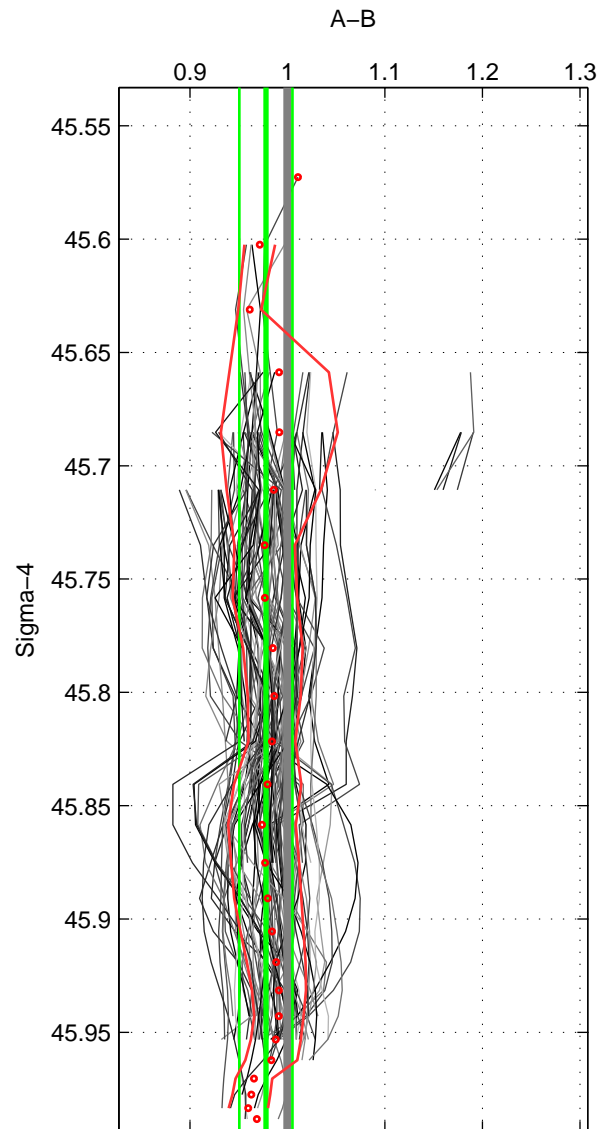

Cruise A (red). Date: Jun 1993 Cruisename: 181-18HU19930617

Cruise B (blue). Date: Jun 2006 Cruisename: 197-18HU20060524

\*\*\* "Favourite" values are means of spaces 2 3.

	Offset	O.StDev	Ratio	R.Stdev	Rating
SIGMA:	-0.022	0.027	0.978	0.027	4
THETA:	-0.020	0.026	0.980	0.027	5
DEPTH:	-0.008	0.033	0.991	0.034	5
FAV. :	-0.014	0.030	0.986	0.030	5

Profiles of A: 17  
 Profiles of B: 17  
 Diff profs : 100  
 WMoffset (A-B): -0.022247  
 WMoffset stdev: 0.027016  
 WMratio (A/B): 0.9779  
 WMratio stdev: 0.027208

Quality (1-5): 4

Profiles of A: 17  
 Profiles of B: 17  
 Diff profs : 97  
 WMoffset (A-B): -0.019696  
 WMoffset stdev: 0.026452  
 WMratio (A/B): 0.98041  
 WMratio stdev: 0.026594

Quality (1-5): 5

Profiles of A: 17  
 Profiles of B: 17  
 Diff profs : 100  
 WMoffset (A-B): -0.0083948  
 WMoffset stdev: 0.033412  
 WMratio (A/B): 0.99127  
 WMratio stdev: 0.033848

Quality (1-5): 5