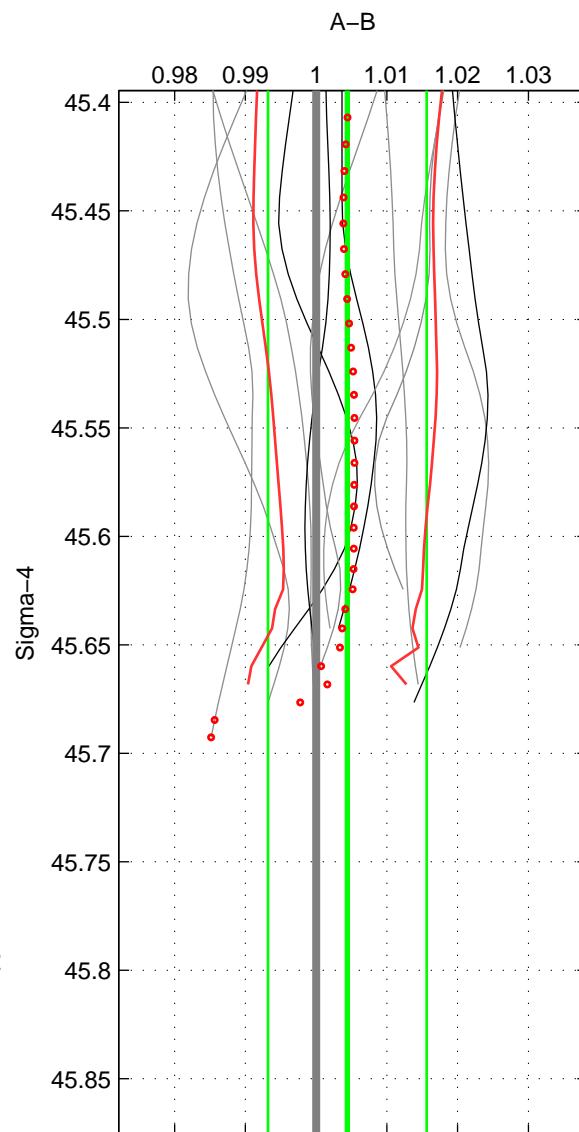

Cruise A (red). Date: Jul 1998 Cruisename: 685-49UP19980703

Cruise B (blue). Date: Feb 2008 Cruisename: 717-49UP20080122

*** "Favourite" values are means of spaces 1 2.

	Offset	O.StDev	Ratio	R.Stdev	Rating
SIGMA:	0.012	0.031	1.004	0.011	5
THETA:	0.015	0.030	1.006	0.011	5
DEPTH:	0.007	0.004	1.003	0.002	3
FAV.:	0.014	0.030	1.005	0.011	5

Profiles of A: 10
 Profiles of B: 20
 Diff profs : 12
 WMoffset (A-B): 0.011954
 WMoffset stdev: 0.030669
 WMratio (A/B): 1.0044
 WMratio stdev: 0.01122

Quality (1-5): 5

Profiles of A: 10
 Profiles of B: 20
 Diff profs : 12
 WMoffset (A-B): 0.015481
 WMoffset stdev: 0.02995
 WMratio (A/B): 1.0057
 WMratio stdev: 0.010967

Quality (1-5): 5

Profiles of A: 10
 Profiles of B: 20
 Diff profs : 12
 WMoffset (A-B): 0.0069615
 WMoffset stdev: 0.0043281
 WMratio (A/B): 1.0026
 WMratio stdev: 0.0015417

Quality (1-5): 3

Please note that statistics are bad.