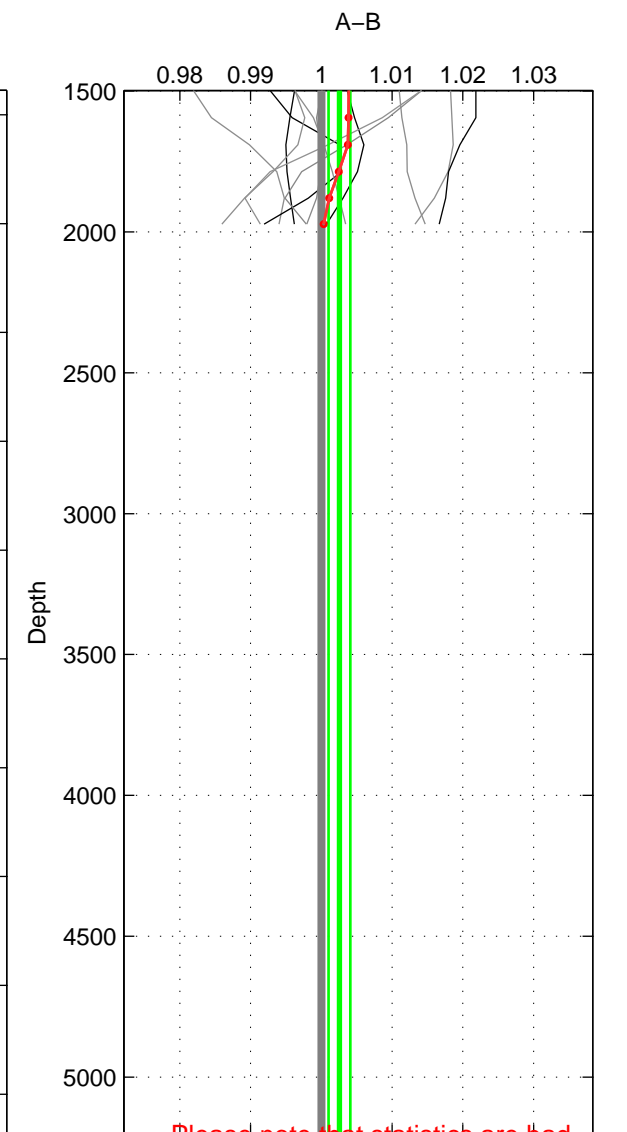

Cruise A (red). Date: Jul 1998 Cruisename: 685-49UP19980703

Cruise B (blue). Date: Feb 2008 Cruisename: 717-49UP20080122

*** "Favourite" values are means of spaces 1 2.

	Offset	O.StDev	Ratio	R.Stdev	Rating
SIGMA:	0.012	0.031	1.004	0.011	5
THETA:	0.015	0.030	1.006	0.011	5
DEPTH:	0.007	0.004	1.003	0.002	3
FAV.:	0.014	0.030	1.005	0.011	5

Profiles of A: 10
 Profiles of B: 20
 Diff profs : 12
 WMoffset (A-B): 0.011954
 WMoffset stdev: 0.030669
 WMratio (A/B): 1.0044
 WMratio stdev: 0.01122

Quality (1-5): 5

Profiles of A: 10
 Profiles of B: 20
 Diff profs : 12
 WMoffset (A-B): 0.015481
 WMoffset stdev: 0.02995
 WMratio (A/B): 1.0057
 WMratio stdev: 0.010967

Quality (1-5): 5

Profiles of A: 10
 Profiles of B: 20
 Diff profs : 12
 WMoffset (A-B): 0.0069615
 WMoffset stdev: 0.0043281
 WMratio (A/B): 1.0026
 WMratio stdev: 0.0015417

Quality (1-5): 3

Please note that statistics are bad.