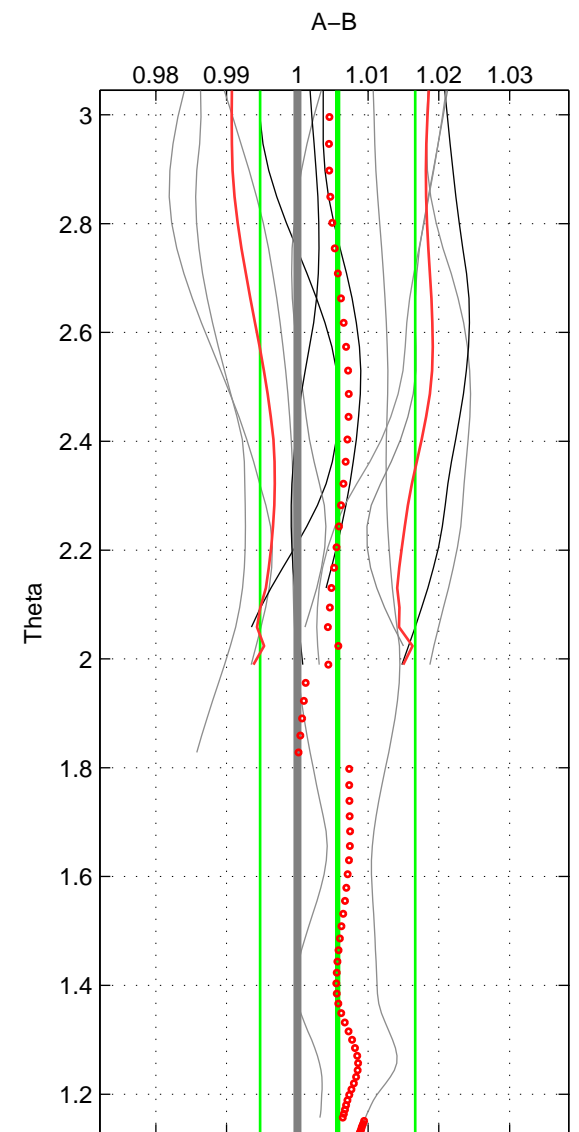

Cruise A (red). Date: Jul 1998 Cruisename: 685-49UP19980703

Cruise B (blue). Date: Feb 2008 Cruisename: 717-49UP20080122

*** "Favourite" values are means of spaces 1 2.

	Offset	O.StDev	Ratio	R.Stdev	Rating
SIGMA:	0.012	0.031	1.004	0.011	5
THETA:	0.015	0.030	1.006	0.011	5
DEPTH:	0.007	0.004	1.003	0.002	3
FAV.:	0.014	0.030	1.005	0.011	5

Profiles of A: 10
 Profiles of B: 20
 Diff profs : 12
 WMoffset (A-B): 0.011954
 WMoffset stdev: 0.030669
 WMratio (A/B): 1.0044
 WMratio stdev: 0.01122

Quality (1-5): 5

Profiles of A: 10
 Profiles of B: 20
 Diff profs : 12
 WMoffset (A-B): 0.015481
 WMoffset stdev: 0.02995
 WMratio (A/B): 1.0057
 WMratio stdev: 0.010967

Quality (1-5): 5

Profiles of A: 10
 Profiles of B: 20
 Diff profs : 12
 WMoffset (A-B): 0.0069615
 WMoffset stdev: 0.0043281
 WMratio (A/B): 1.0026
 WMratio stdev: 0.0015417

Quality (1-5): 3

Please note that statistics are bad.