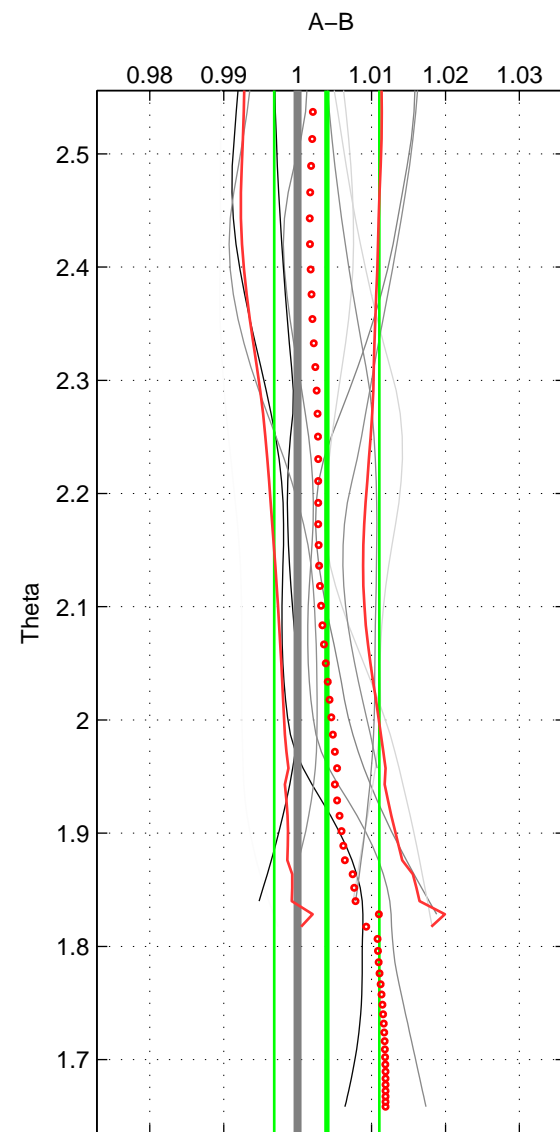

Cruise A (red). Date: Jun 1997 Cruisename: 681-49UP19970530

Cruise B (blue). Date: Jul 2001 Cruisename: 694-49UP20010619

*** "Favourite" values are means of spaces 1 2 3.

	Offset	O.StDev	Ratio	R.Stdev	Rating
SIGMA:	0.011	0.021	1.004	0.007	4
THETA:	0.012	0.021	1.004	0.007	4
DEPTH:	0.009	0.032	1.003	0.011	4
FAV. :	0.011	0.025	1.004	0.008	4

Profiles of A: 5
 Profiles of B: 14
 Diff profs : 10
 WMoffset (A-B): 0.011403
 WMoffset stdev: 0.021409
 WMratio (A/B): 1.0038
 WMratio stdev: 0.0071137

Quality (1-5): 4

Profiles of A: 5
 Profiles of B: 14
 Diff profs : 10
 WMoffset (A-B): 0.011898
 WMoffset stdev: 0.021386
 WMratio (A/B): 1.004
 WMratio stdev: 0.0071042

Quality (1-5): 4

Profiles of A: 5
 Profiles of B: 14
 Diff profs : 10
 WMoffset (A-B): 0.0090812
 WMoffset stdev: 0.032329
 WMratio (A/B): 1.0031
 WMratio stdev: 0.010846

Quality (1-5): 4