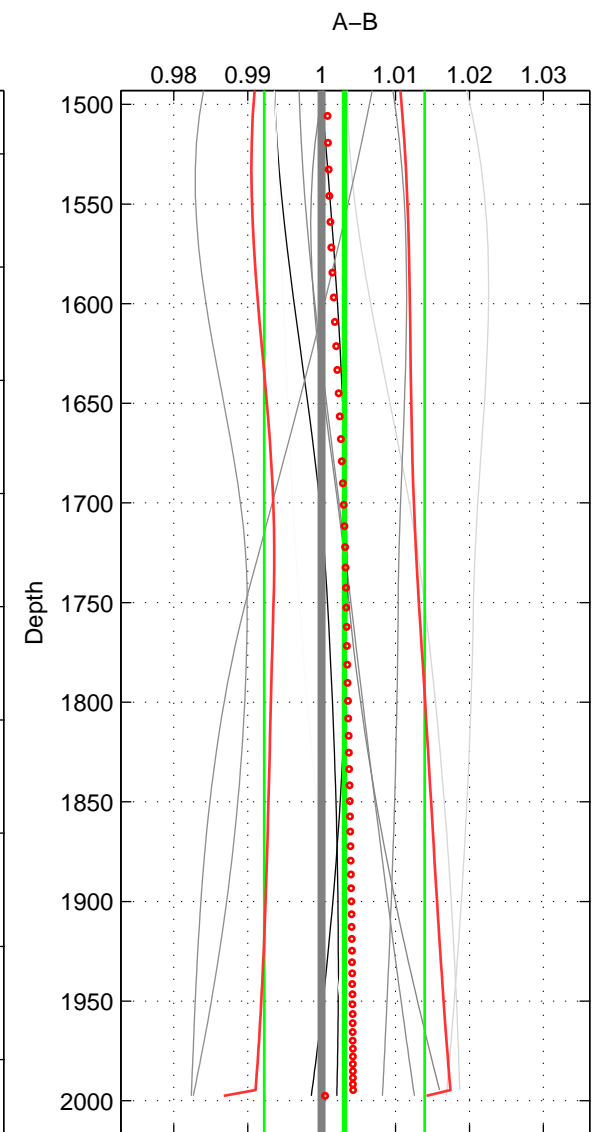

Cruise A (red). Date: Jun 1997 Cruisename: 681-49UP19970530

Cruise B (blue). Date: Jul 2001 Cruisename: 694-49UP20010619

*** "Favourite" values are means of spaces 1 2 3.

	Offset	O.StDev	Ratio	R.Stdev	Rating
SIGMA:	0.011	0.021	1.004	0.007	4
THETA:	0.012	0.021	1.004	0.007	4
DEPTH:	0.009	0.032	1.003	0.011	4
FAV. :	0.011	0.025	1.004	0.008	4

Profiles of A: 5
 Profiles of B: 14
 Diff profs : 10
 WMoffset (A-B): 0.011403
 WMoffset stdev: 0.021409
 WMratio (A/B): 1.0038
 WMratio stdev: 0.0071137

Quality (1-5): 4

Profiles of A: 5
 Profiles of B: 14
 Diff profs : 10
 WMoffset (A-B): 0.011898
 WMoffset stdev: 0.021386
 WMratio (A/B): 1.004
 WMratio stdev: 0.0071042

Quality (1-5): 4

Profiles of A: 5
 Profiles of B: 14
 Diff profs : 10
 WMoffset (A-B): 0.0090812
 WMoffset stdev: 0.032329
 WMratio (A/B): 1.0031
 WMratio stdev: 0.010846

Quality (1-5): 4