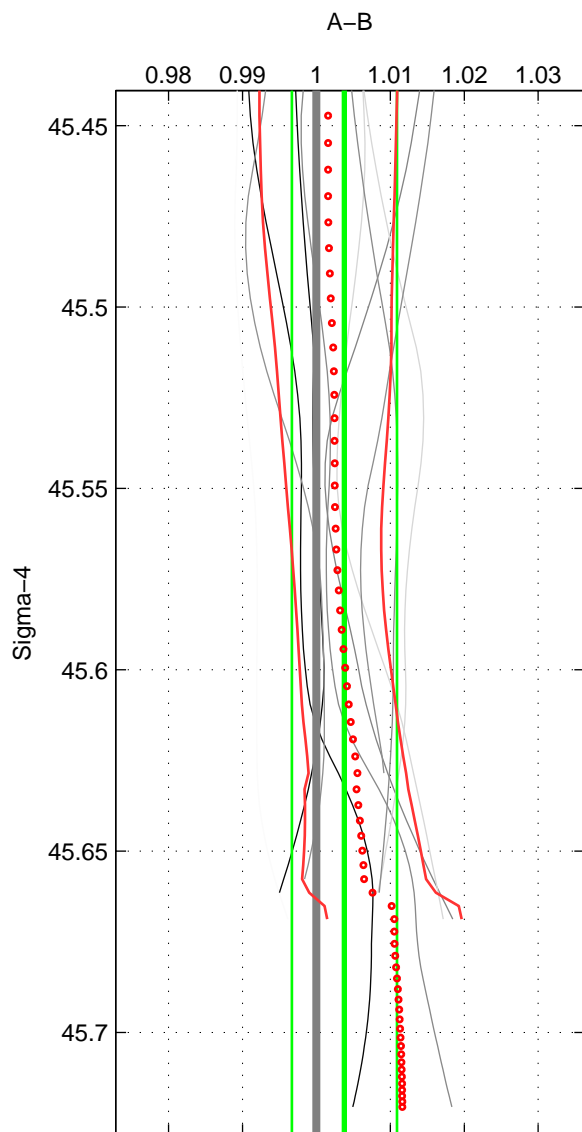

Cruise A (red). Date: Jun 1997 Cruisename: 681-49UP19970530

Cruise B (blue). Date: Jul 2001 Cruisename: 694-49UP20010619

*** "Favourite" values are means of spaces 1 2 3.

	Offset	O.StDev	Ratio	R.Stdev	Rating
SIGMA:	0.011	0.021	1.004	0.007	4
THETA:	0.012	0.021	1.004	0.007	4
DEPTH:	0.009	0.032	1.003	0.011	4
FAV. :	0.011	0.025	1.004	0.008	4

Profiles of A: 5
 Profiles of B: 14
 Diff profs : 10
 WMoffset (A-B): 0.011403
 WMoffset stdev: 0.021409
 WMratio (A/B): 1.0038
 WMratio stdev: 0.0071137

Quality (1-5): 4

Profiles of A: 5
 Profiles of B: 14
 Diff profs : 10
 WMoffset (A-B): 0.011898
 WMoffset stdev: 0.021386
 WMratio (A/B): 1.004
 WMratio stdev: 0.0071042

Quality (1-5): 4

Profiles of A: 5
 Profiles of B: 14
 Diff profs : 10
 WMoffset (A-B): 0.0090812
 WMoffset stdev: 0.032329
 WMratio (A/B): 1.0031
 WMratio stdev: 0.010846

Quality (1-5): 4