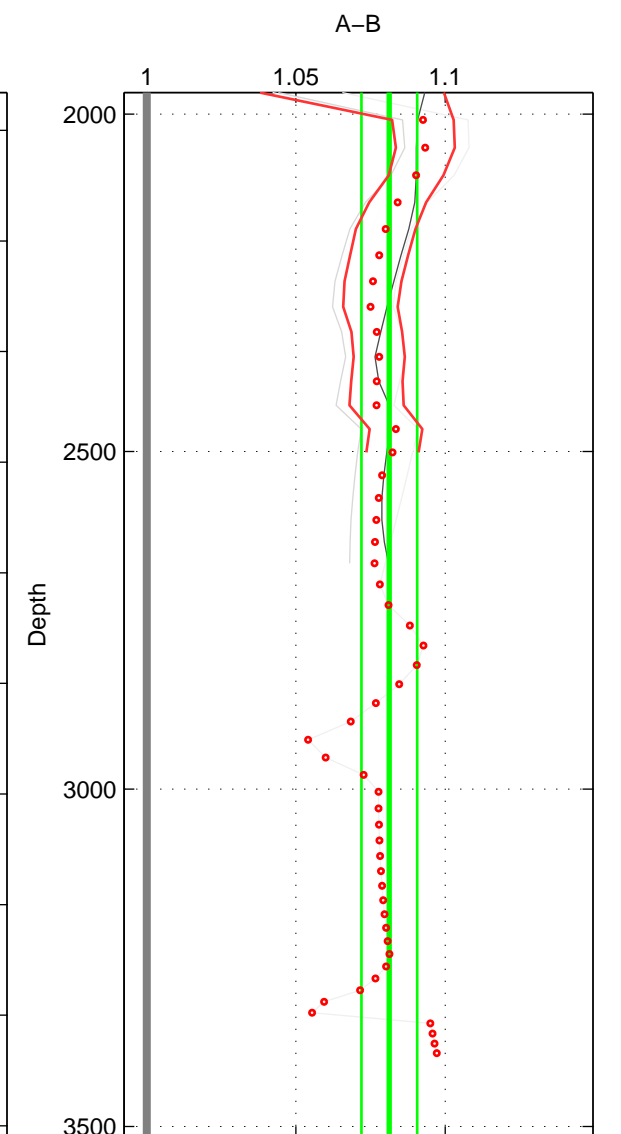

Cruise A (red). Date: Sep 1993 Cruisename: 33-18SN19950803

Cruise B (blue). Date: Aug 2005 Cruisename: 41-18SN20050729

*** "Favourite" values are means of spaces 1 2 3.

	Offset	O.StDev	Ratio	R.Stdev	Rating
SIGMA:	0.091	0.012	1.090	0.013	2
THETA:	0.063	0.024	1.063	0.025	2
DEPTH:	0.082	0.009	1.081	0.009	2
FAV.:	0.079	0.015	1.078	0.016	2

Profiles of A: 3
 Profiles of B: 4
 Diff profs : 7
 WMoffset (A-B): 0.090958
 WMoffset stdev: 0.011799
 WMratio (A/B): 1.0904
 WMratio stdev: 0.01266

Quality (1-5): 2

Profiles of A: 3
 Profiles of B: 4
 Diff profs : 7
 WMoffset (A-B): 0.063397
 WMoffset stdev: 0.024414
 WMratio (A/B): 1.0632
 WMratio stdev: 0.024794

Quality (1-5): 2

Profiles of A: 3
 Profiles of B: 4
 Diff profs : 7
 WMoffset (A-B): 0.082219
 WMoffset stdev: 0.0088136
 WMratio (A/B): 1.0813
 WMratio stdev: 0.009325

Quality (1-5): 2