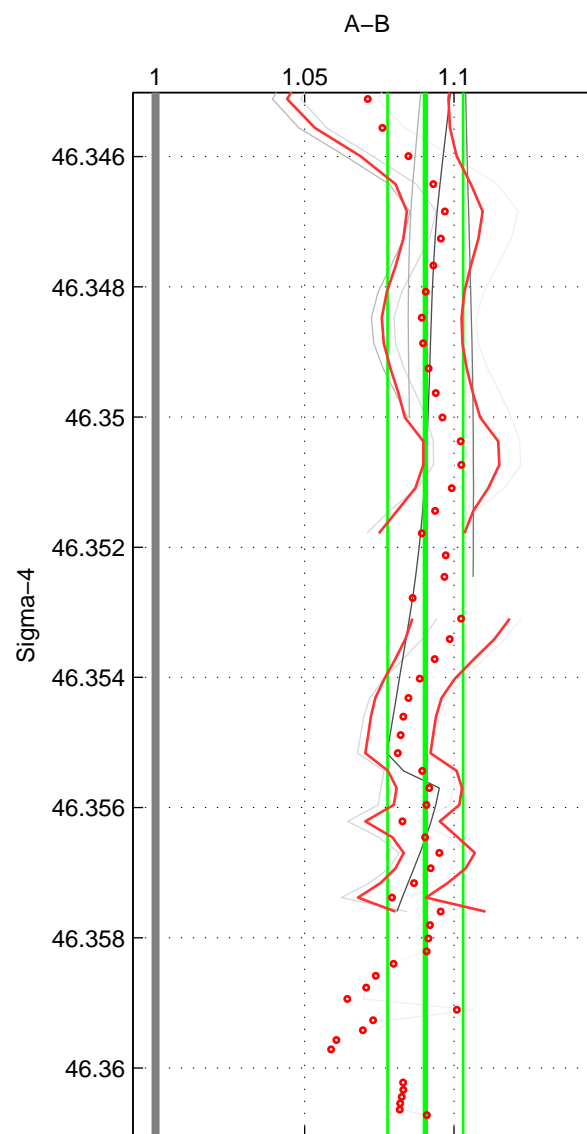

Cruise A (red). Date: Sep 1993 Cruisename: 33-18SN19950803

Cruise B (blue). Date: Aug 2005 Cruisename: 41-18SN20050729

*** "Favourite" values are means of spaces 1 2 3.

	Offset	O.StDev	Ratio	R.Stdev	Rating
SIGMA:	0.091	0.012	1.090	0.013	2
THETA:	0.063	0.024	1.063	0.025	2
DEPTH:	0.082	0.009	1.081	0.009	2
FAV.:	0.079	0.015	1.078	0.016	2

Profiles of A: 3
 Profiles of B: 4
 Diff profs : 7
 WMoffset (A-B): 0.090958
 WMoffset stdev: 0.011799
 WMratio (A/B): 1.0904
 WMratio stdev: 0.01266

Quality (1-5): 2

Profiles of A: 3
 Profiles of B: 4
 Diff profs : 7
 WMoffset (A-B): 0.063397
 WMoffset stdev: 0.024414
 WMratio (A/B): 1.0632
 WMratio stdev: 0.024794

Quality (1-5): 2

Profiles of A: 3
 Profiles of B: 4
 Diff profs : 7
 WMoffset (A-B): 0.082219
 WMoffset stdev: 0.0088136
 WMratio (A/B): 1.0813
 WMratio stdev: 0.009325

Quality (1-5): 2