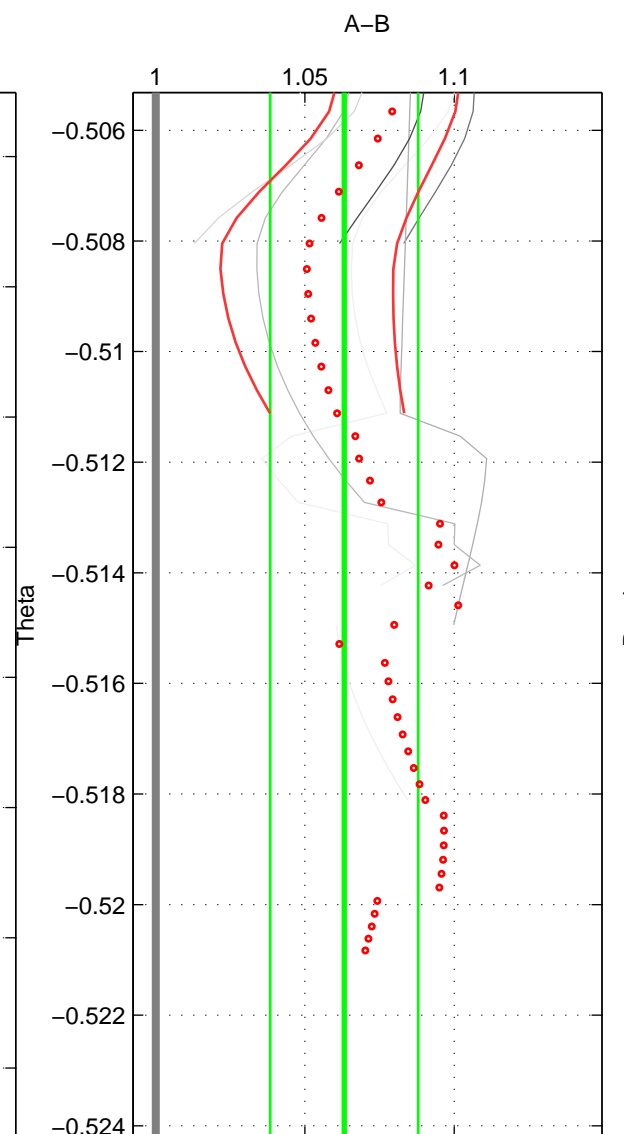

Cruise A (red). Date: Sep 1993 Cruisename: 33-18SN19950803

Cruise B (blue). Date: Aug 2005 Cruisename: 41-18SN20050729

*** "Favourite" values are means of spaces 1 2 3.

	Offset	O.StDev	Ratio	R.Stdev	Rating
SIGMA:	0.091	0.012	1.090	0.013	2
THETA:	0.063	0.024	1.063	0.025	2
DEPTH:	0.082	0.009	1.081	0.009	2
FAV.:	0.079	0.015	1.078	0.016	2

Profiles of A: 3
 Profiles of B: 4
 Diff profs : 7
 WMoffset (A-B): 0.090958
 WMoffset stdev: 0.011799
 WMratio (A/B): 1.0904
 WMratio stdev: 0.01266

Quality (1-5): 2

Profiles of A: 3
 Profiles of B: 4
 Diff profs : 7
 WMoffset (A-B): 0.063397
 WMoffset stdev: 0.024414
 WMratio (A/B): 1.0632
 WMratio stdev: 0.024794

Quality (1-5): 2

Profiles of A: 3
 Profiles of B: 4
 Diff profs : 7
 WMoffset (A-B): 0.082219
 WMoffset stdev: 0.0088136
 WMratio (A/B): 1.0813
 WMratio stdev: 0.009325

Quality (1-5): 2