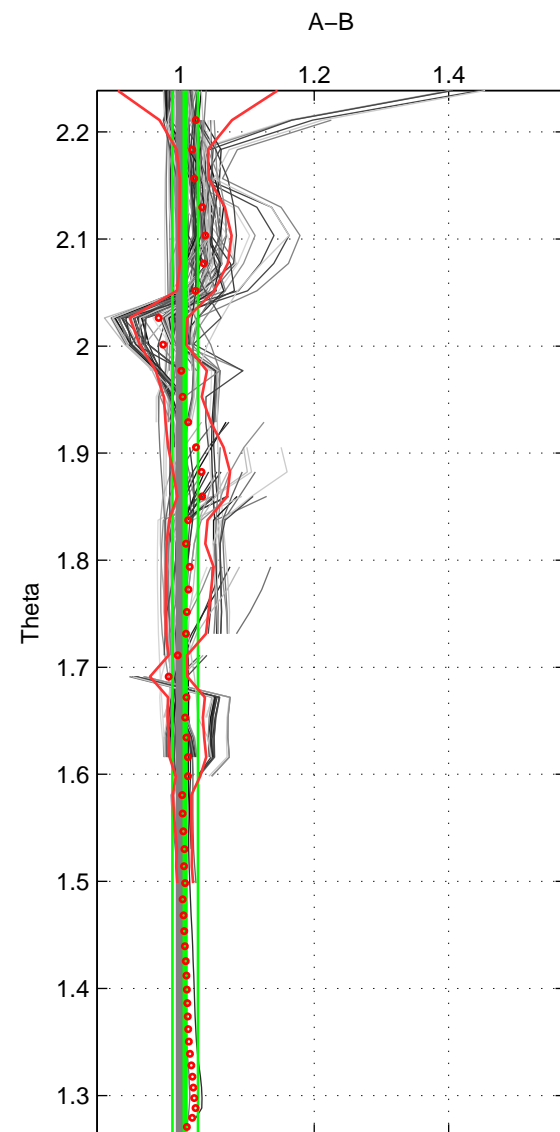

Cruise A (red). Date: Sep 1993 Cruisename: 730-90BM19930830

Cruise B (blue). Date: Jun 2000 Cruisename: 732-90CI20000602

\*\*\* "Favourite" values are means of spaces 1 2 3.

	Offset	O.StDev	Ratio	R.Stdev	Rating
SIGMA:	0.024	0.049	1.009	0.017	4
THETA:	0.022	0.054	1.008	0.019	4
DEPTH:	0.036	0.106	1.012	0.037	4
FAV.:	0.028	0.069	1.009	0.024	4

Profiles of A: 10  
 Profiles of B: 20  
 Diff profs : 86  
 WMoffset (A-B): 0.024402  
 WMoffset stdev: 0.04913  
 WMratio (A/B): 1.0086  
 WMratio stdev: 0.017259

Quality (1-5): 4

Profiles of A: 11  
 Profiles of B: 20  
 Diff profs : 88  
 WMoffset (A-B): 0.022426  
 WMoffset stdev: 0.053604  
 WMratio (A/B): 1.0078  
 WMratio stdev: 0.018997

Quality (1-5): 4

Profiles of A: 11  
 Profiles of B: 20  
 Diff profs : 88  
 WMoffset (A-B): 0.036274  
 WMoffset stdev: 0.10574  
 WMratio (A/B): 1.012  
 WMratio stdev: 0.036696

Quality (1-5): 4