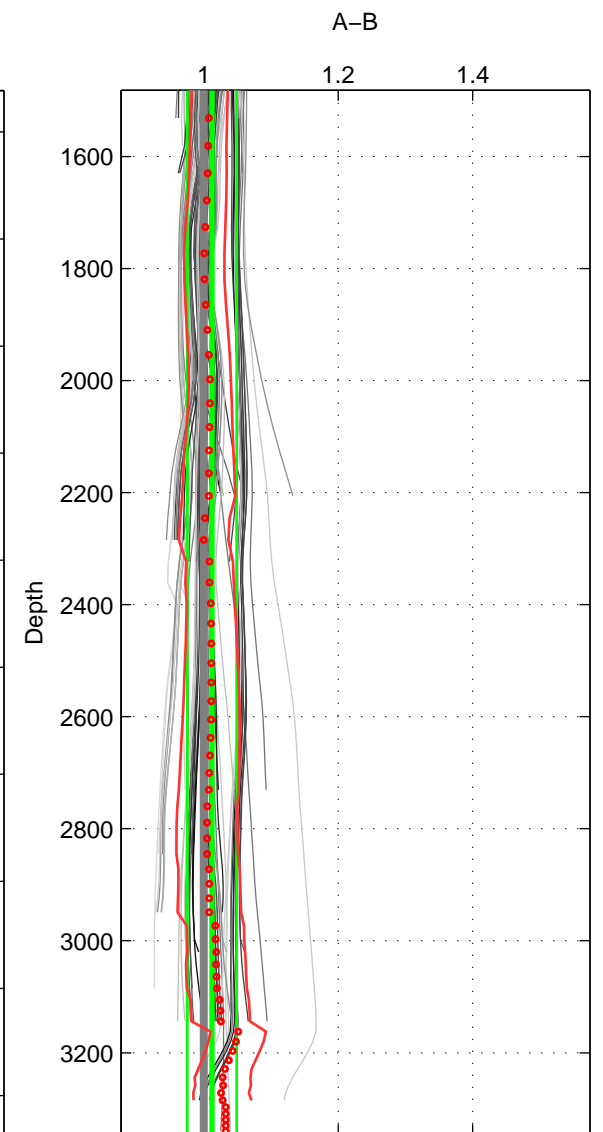

Cruise A (red). Date: Sep 1993 Cruisename: 730-90BM19930830

Cruise B (blue). Date: Jun 2000 Cruisename: 732-90CI20000602

\*\*\* "Favourite" values are means of spaces 1 2 3.

	Offset	O.StDev	Ratio	R.Stdev	Rating
SIGMA:	0.024	0.049	1.009	0.017	4
THETA:	0.022	0.054	1.008	0.019	4
DEPTH:	0.036	0.106	1.012	0.037	4
FAV.:	0.028	0.069	1.009	0.024	4

Profiles of A: 10  
 Profiles of B: 20  
 Diff profs : 86  
 WMoffset (A-B): 0.024402  
 WMoffset stdev: 0.04913  
 WMratio (A/B): 1.0086  
 WMratio stdev: 0.017259

Quality (1-5): 4

Profiles of A: 11  
 Profiles of B: 20  
 Diff profs : 88  
 WMoffset (A-B): 0.022426  
 WMoffset stdev: 0.053604  
 WMratio (A/B): 1.0078  
 WMratio stdev: 0.018997

Quality (1-5): 4

Profiles of A: 11  
 Profiles of B: 20  
 Diff profs : 88  
 WMoffset (A-B): 0.036274  
 WMoffset stdev: 0.10574  
 WMratio (A/B): 1.012  
 WMratio stdev: 0.036696

Quality (1-5): 4