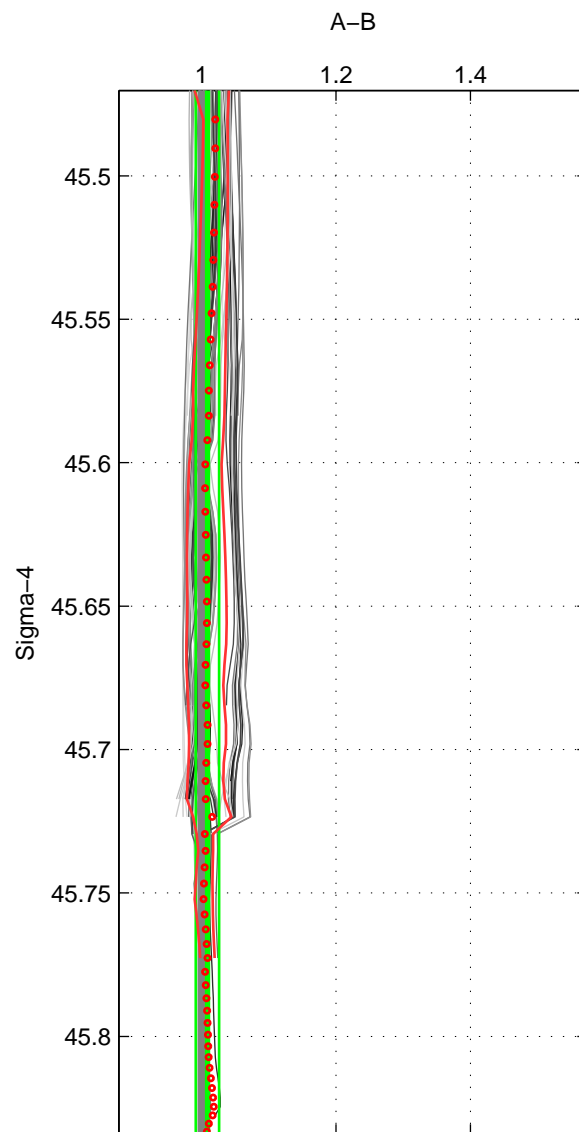

Cruise A (red). Date: Sep 1993 Cruisename: 730-90BM19930830

Cruise B (blue). Date: Jun 2000 Cruisename: 732-90CI20000602

\*\*\* "Favourite" values are means of spaces 1 2 3.

	Offset	O.StDev	Ratio	R.Stdev	Rating
SIGMA:	0.024	0.049	1.009	0.017	4
THETA:	0.022	0.054	1.008	0.019	4
DEPTH:	0.036	0.106	1.012	0.037	4
FAV.:	0.028	0.069	1.009	0.024	4

Profiles of A: 10  
 Profiles of B: 20  
 Diff profs : 86  
 WMoffset (A-B): 0.024402  
 WMoffset stdev: 0.04913  
 WMratio (A/B): 1.0086  
 WMratio stdev: 0.017259

Quality (1-5): 4

Profiles of A: 11  
 Profiles of B: 20  
 Diff profs : 88  
 WMoffset (A-B): 0.022426  
 WMoffset stdev: 0.053604  
 WMratio (A/B): 1.0078  
 WMratio stdev: 0.018997

Quality (1-5): 4

Profiles of A: 11  
 Profiles of B: 20  
 Diff profs : 88  
 WMoffset (A-B): 0.036274  
 WMoffset stdev: 0.10574  
 WMratio (A/B): 1.012  
 WMratio stdev: 0.036696

Quality (1-5): 4