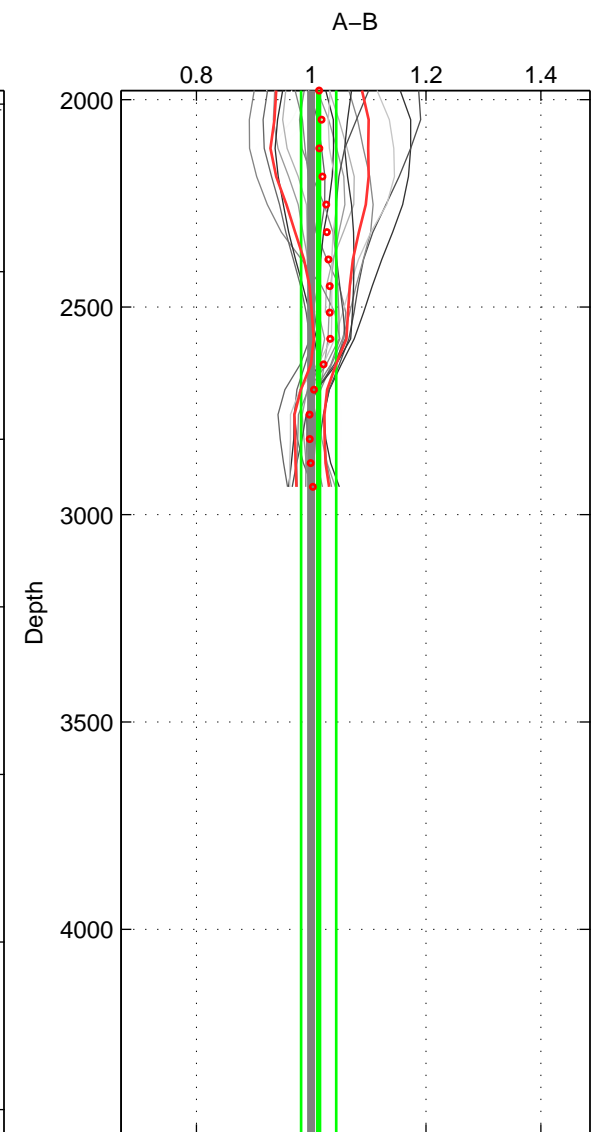

Cruise A (red). Date: Mar 2001 Cruisename: 212-29HE20010305

Cruise B (blue). Date: Apr 1995 Cruisename: 320-74JC19950320

*** "Favourite" values are means of spaces 1 3.

	Offset	O.StDev	Ratio	R.Stdev	Rating
SIGMA:	0.009	0.055	1.007	0.040	3
THETA:	0.021	0.035	1.027	0.026	2
DEPTH:	0.018	0.042	1.013	0.031	3
FAV.:	0.013	0.048	1.010	0.035	3

Profiles of A: 3
 Profiles of B: 10
 Diff profs: 23
 WMoffset (A-B): 0.0088017
 WMoffset stdev: 0.054761
 WMratio (A/B): 1.0065
 WMratio stdev: 0.039623

Quality (1-5): 3

Please note that statistics are bad.

Profiles of A: 3
 Profiles of B: 10
 Diff profs: 23
 WMoffset (A-B): 0.021243
 WMoffset stdev: 0.035335
 WMratio (A/B): 1.0274
 WMratio stdev: 0.025502

Quality (1-5): 2

Profiles of A: 3
 Profiles of B: 10
 Diff profs: 23
 WMoffset (A-B): 0.017631
 WMoffset stdev: 0.041865
 WMratio (A/B): 1.0131
 WMratio stdev: 0.030541