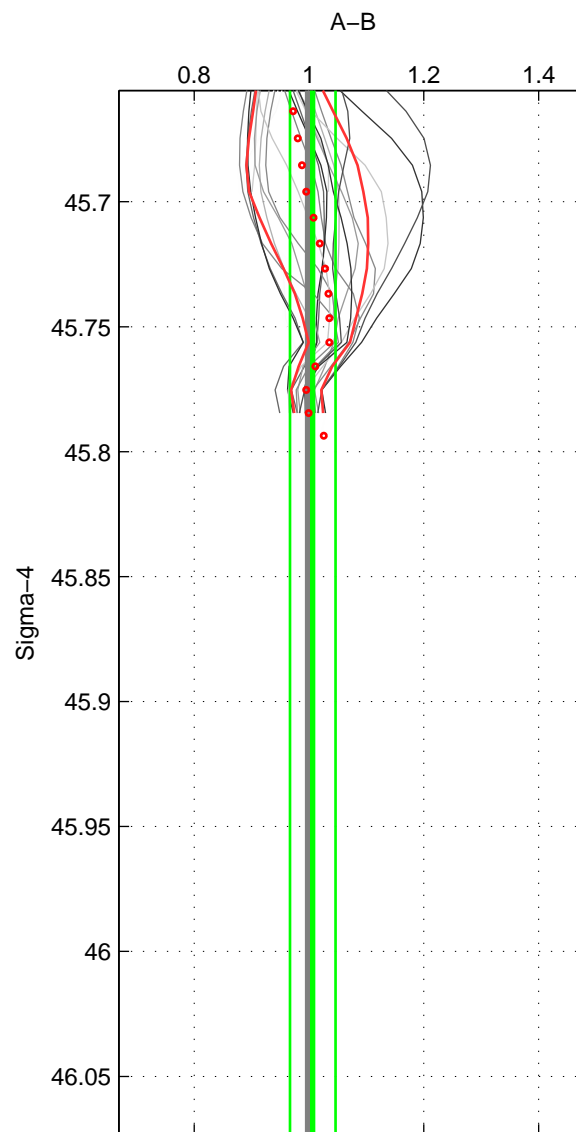

Cruise A (red). Date: Mar 2001 Cruisename: 212-29HE20010305

Cruise B (blue). Date: Apr 1995 Cruisename: 320-74JC19950320

*** "Favourite" values are means of spaces 1 3.

	Offset	O.StDev	Ratio	R.Stdev	Rating
SIGMA:	0.009	0.055	1.007	0.040	3
THETA:	0.021	0.035	1.027	0.026	2
DEPTH:	0.018	0.042	1.013	0.031	3
FAV.:	0.013	0.048	1.010	0.035	3

Profiles of A: 3
 Profiles of B: 10
 Diff profs: 23
 WMoffset (A-B): 0.0088017
 WMoffset stdev: 0.054761
 WMratio (A/B): 1.0065
 WMratio stdev: 0.039623

Quality (1-5): 3

Please note that statistics are bad.

Profiles of A: 3
 Profiles of B: 10
 Diff profs: 23
 WMoffset (A-B): 0.021243
 WMoffset stdev: 0.035335
 WMratio (A/B): 1.0274
 WMratio stdev: 0.025502

Quality (1-5): 2

Profiles of A: 3
 Profiles of B: 10
 Diff profs: 23
 WMoffset (A-B): 0.017631
 WMoffset stdev: 0.041865
 WMratio (A/B): 1.0131
 WMratio stdev: 0.030541