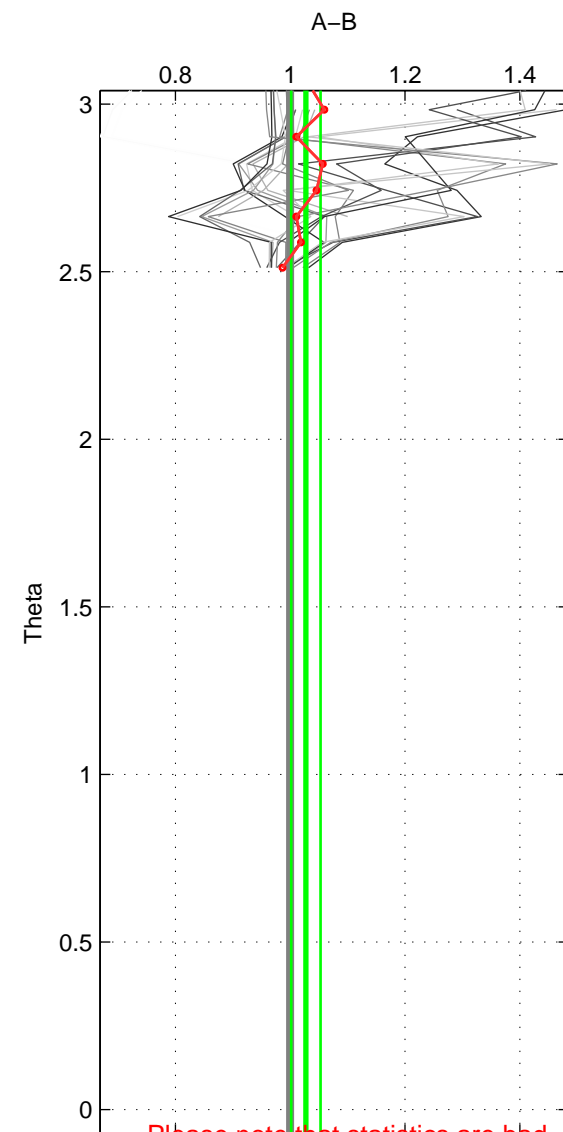

Cruise A (red). Date: Mar 2001 Cruisename: 212-29HE20010305

Cruise B (blue). Date: Apr 1995 Cruisename: 320-74JC19950320

*** "Favourite" values are means of spaces 1 3.

	Offset	O.StDev	Ratio	R.Stdev	Rating
SIGMA:	0.009	0.055	1.007	0.040	3
THETA:	0.021	0.035	1.027	0.026	2
DEPTH:	0.018	0.042	1.013	0.031	3
FAV.:	0.013	0.048	1.010	0.035	3

Profiles of A: 3
 Profiles of B: 10
 Diff profs: 23
 WMoffset (A-B): 0.0088017
 WMoffset stdev: 0.054761
 WMratio (A/B): 1.0065
 WMratio stdev: 0.039623

Quality (1-5): 3

Please note that statistics are bad.

Profiles of A: 3
 Profiles of B: 10
 Diff profs: 23
 WMoffset (A-B): 0.021243
 WMoffset stdev: 0.035335
 WMratio (A/B): 1.0274
 WMratio stdev: 0.025502

Quality (1-5): 2

Profiles of A: 3
 Profiles of B: 10
 Diff profs: 23
 WMoffset (A-B): 0.017631
 WMoffset stdev: 0.041865
 WMratio (A/B): 1.0131
 WMratio stdev: 0.030541