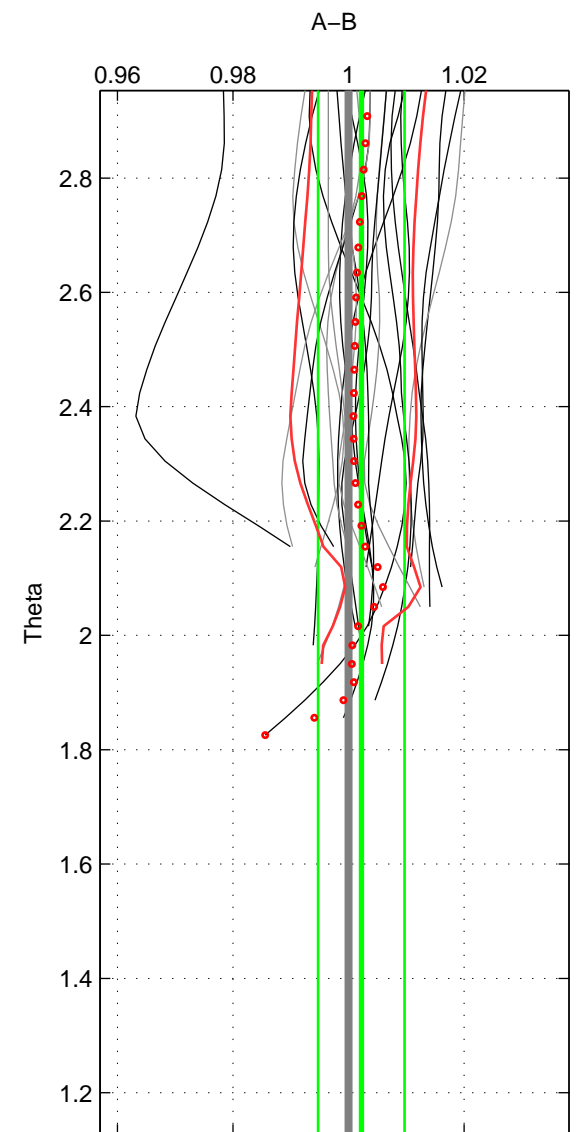

Cruise A (red). Date: Jul 2007 Cruisename: 716-49UP20070724

Cruise B (blue). Date: Feb 2008 Cruisename: 717-49UP20080122

*** "Favourite" values are those of space 1.

	Offset	O.StDev	Ratio	R.Stdev	Rating
SIGMA:	0.005	0.025	1.002	0.009	5
THETA:	0.006	0.020	1.002	0.007	4
DEPTH:	0.007	0.003	1.003	0.001	3
FAV.:	0.005	0.025	1.002	0.009	5

Profiles of A: 14
 Profiles of B: 17
 Diff profs : 21
 WMoffset (A-B): 0.0050316
 WMoffset stdev: 0.025238
 WMratio (A/B): 1.0019
 WMratio stdev: 0.0092186

Quality (1-5): 5

Profiles of A: 14
 Profiles of B: 17
 Diff profs : 21
 WMoffset (A-B): 0.0060581
 WMoffset stdev: 0.020422
 WMratio (A/B): 1.0022
 WMratio stdev: 0.0074891

Quality (1-5): 4

Profiles of A: 14
 Profiles of B: 17
 Diff profs : 21
 WMoffset (A-B): 0.0072219
 WMoffset stdev: 0.0029931
 WMratio (A/B): 1.0027
 WMratio stdev: 0.001069

Quality (1-5): 3

Please note that statistics are bad.