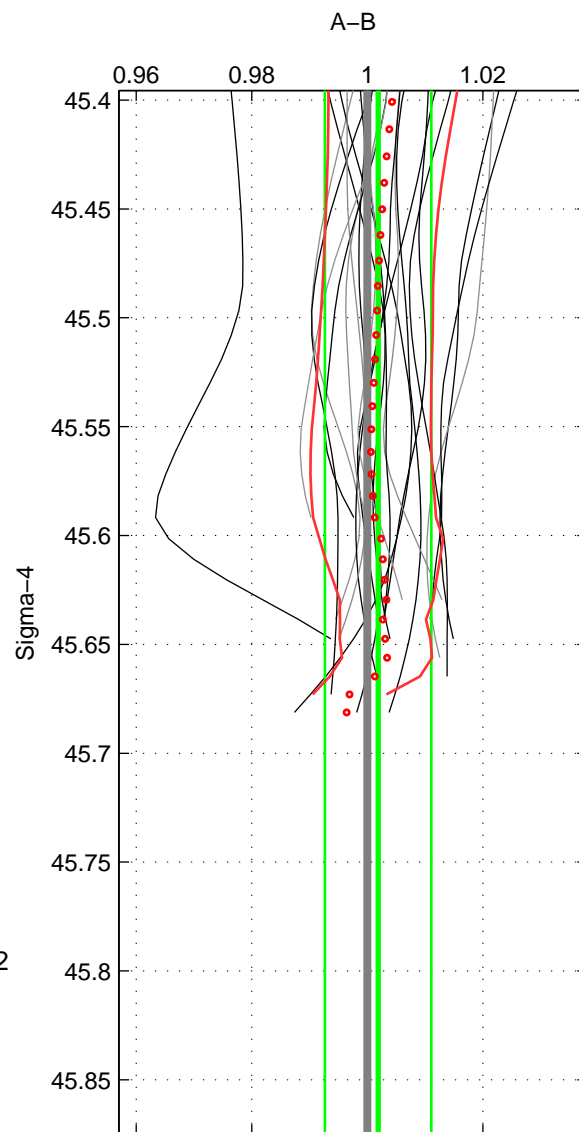

Cruise A (red). Date: Jul 2007 Cruisename: 716-49UP20070724

Cruise B (blue). Date: Feb 2008 Cruisename: 717-49UP20080122

*** "Favourite" values are those of space 1.

	Offset	O.StDev	Ratio	R.Stdev	Rating
SIGMA:	0.005	0.025	1.002	0.009	5
THETA:	0.006	0.020	1.002	0.007	4
DEPTH:	0.007	0.003	1.003	0.001	3
FAV.:	0.005	0.025	1.002	0.009	5

Profiles of A: 14
 Profiles of B: 17
 Diff profs : 21
 WMoffset (A-B): 0.0050316
 WMoffset stdev: 0.025238
 WMratio (A/B): 1.0019
 WMratio stdev: 0.0092186

Quality (1-5): 5

Profiles of A: 14
 Profiles of B: 17
 Diff profs : 21
 WMoffset (A-B): 0.0060581
 WMoffset stdev: 0.020422
 WMratio (A/B): 1.0022
 WMratio stdev: 0.0074891

Quality (1-5): 4

Profiles of A: 14
 Profiles of B: 17
 Diff profs : 21
 WMoffset (A-B): 0.0072219
 WMoffset stdev: 0.0029931
 WMratio (A/B): 1.0027
 WMratio stdev: 0.001069

Quality (1-5): 3

Please note that statistics are bad.