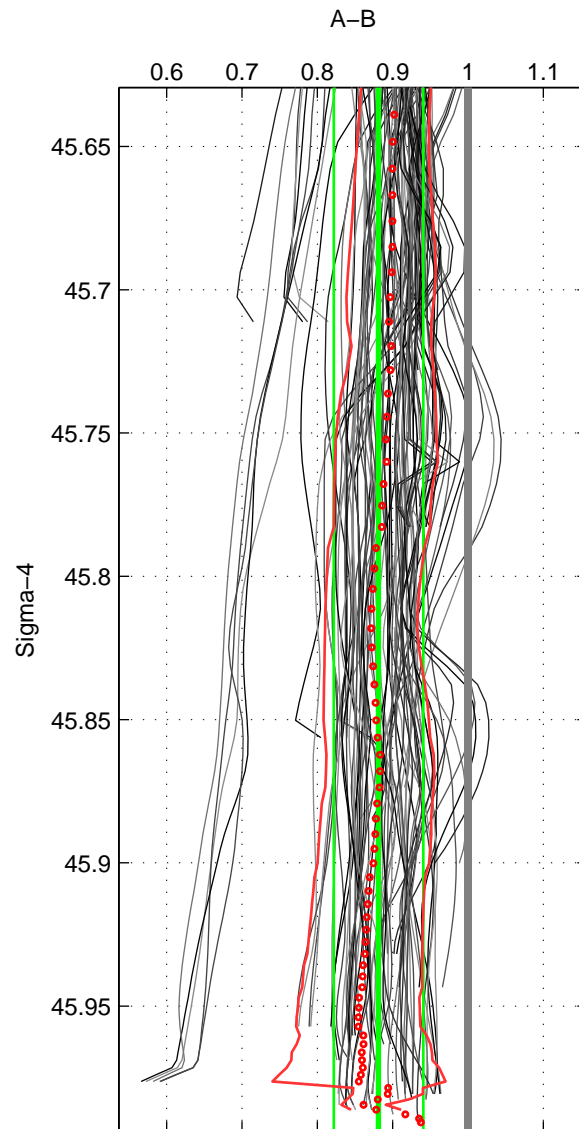

Cruise A (red). Date: Jun 2006 Cruisename: 197-18HU20060524

Cruise B (blue). Date: Sep 2008 Cruisename: 317-74DI20080820

\*\*\* "Favourite" values are means of spaces 1 2 3.

	Offset	O.StDev	Ratio	R.Stdev	Rating
SIGMA:	-0.139	0.079	0.881	0.059	5
THETA:	-0.135	0.085	0.886	0.063	5
DEPTH:	-0.171	0.021	0.849	0.016	5
FAV. :	-0.148	0.062	0.872	0.046	5

Profiles of A: 17  
 Profiles of B: 20  
 Diff profs : 100  
 WMoffset (A-B): -0.13921  
 WMoffset stdev: 0.079243  
 WMratio (A/B): 0.88124  
 WMratio stdev: 0.059368

Quality (1-5): 5

Profiles of A: 17  
 Profiles of B: 20  
 Diff profs : 100  
 WMoffset (A-B): -0.13458  
 WMoffset stdev: 0.085427  
 WMratio (A/B): 0.8859  
 WMratio stdev: 0.062616

Quality (1-5): 5

Profiles of A: 17  
 Profiles of B: 20  
 Diff profs : 100  
 WMoffset (A-B): -0.17122  
 WMoffset stdev: 0.020977  
 WMratio (A/B): 0.84923  
 WMratio stdev: 0.01649

Quality (1-5): 5