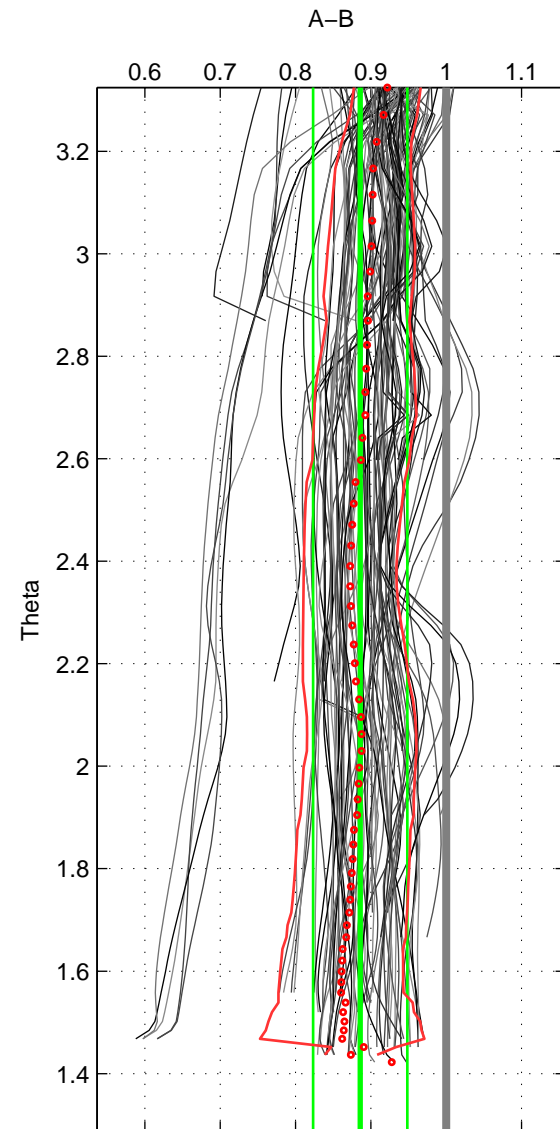

Cruise A (red). Date: Jun 2006 Cruisename: 197-18HU20060524

Cruise B (blue). Date: Sep 2008 Cruisename: 317-74DI20080820

\*\*\* "Favourite" values are means of spaces 1 2 3.

	Offset	O.StDev	Ratio	R.Stdev	Rating
SIGMA:	-0.139	0.079	0.881	0.059	5
THETA:	-0.135	0.085	0.886	0.063	5
DEPTH:	-0.171	0.021	0.849	0.016	5
FAV. :	-0.148	0.062	0.872	0.046	5

Profiles of A: 17  
 Profiles of B: 20  
 Diff profs : 100  
 WMoffset (A-B): -0.13921  
 WMoffset stdev: 0.079243  
 WMratio (A/B): 0.88124  
 WMratio stdev: 0.059368

Quality (1-5): 5

Profiles of A: 17  
 Profiles of B: 20  
 Diff profs : 100  
 WMoffset (A-B): -0.13458  
 WMoffset stdev: 0.085427  
 WMratio (A/B): 0.8859  
 WMratio stdev: 0.062616

Quality (1-5): 5

Profiles of A: 17  
 Profiles of B: 20  
 Diff profs : 100  
 WMoffset (A-B): -0.17122  
 WMoffset stdev: 0.020977  
 WMratio (A/B): 0.84923  
 WMratio stdev: 0.01649

Quality (1-5): 5