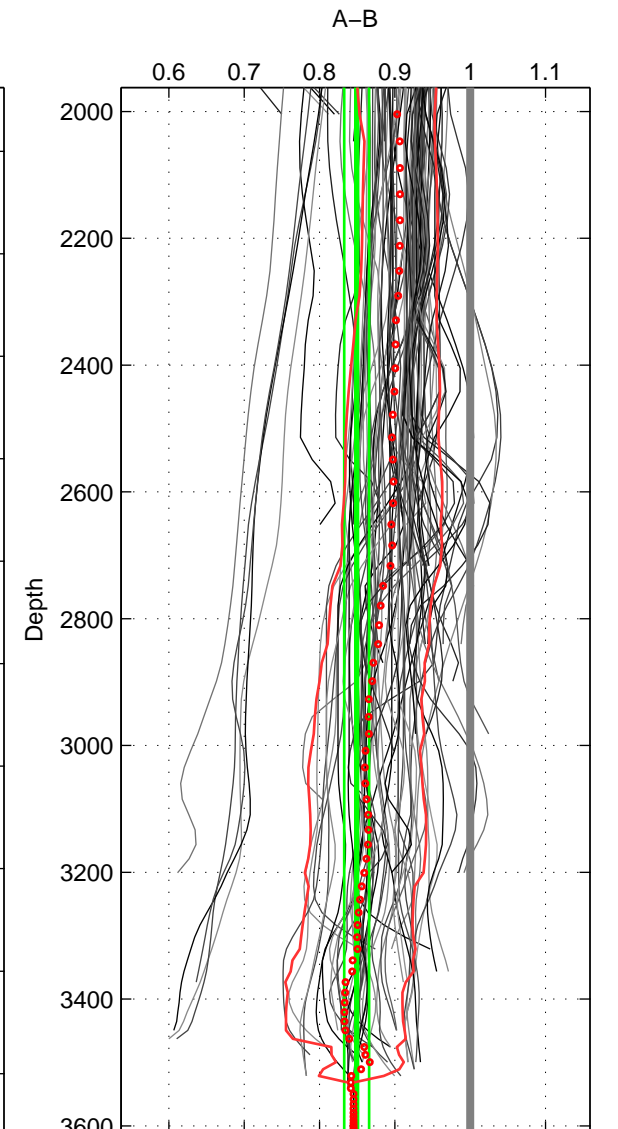

Cruise A (red). Date: Jun 2006 Cruisename: 197-18HU20060524

Cruise B (blue). Date: Sep 2008 Cruisename: 317-74DI20080820

\*\*\* "Favourite" values are means of spaces 1 2 3.

	Offset	O.StDev	Ratio	R.Stdev	Rating
SIGMA:	-0.139	0.079	0.881	0.059	5
THETA:	-0.135	0.085	0.886	0.063	5
DEPTH:	-0.171	0.021	0.849	0.016	5
FAV. :	-0.148	0.062	0.872	0.046	5

Profiles of A: 17  
 Profiles of B: 20  
 Diff profs : 100  
 WMoffset (A-B): -0.13921  
 WMoffset stdev: 0.079243  
 WMratio (A/B): 0.88124  
 WMratio stdev: 0.059368

Quality (1-5): 5

Profiles of A: 17  
 Profiles of B: 20  
 Diff profs : 100  
 WMoffset (A-B): -0.13458  
 WMoffset stdev: 0.085427  
 WMratio (A/B): 0.8859  
 WMratio stdev: 0.062616

Quality (1-5): 5

Profiles of A: 17  
 Profiles of B: 20  
 Diff profs : 100  
 WMoffset (A-B): -0.17122  
 WMoffset stdev: 0.020977  
 WMratio (A/B): 0.84923  
 WMratio stdev: 0.01649

Quality (1-5): 5