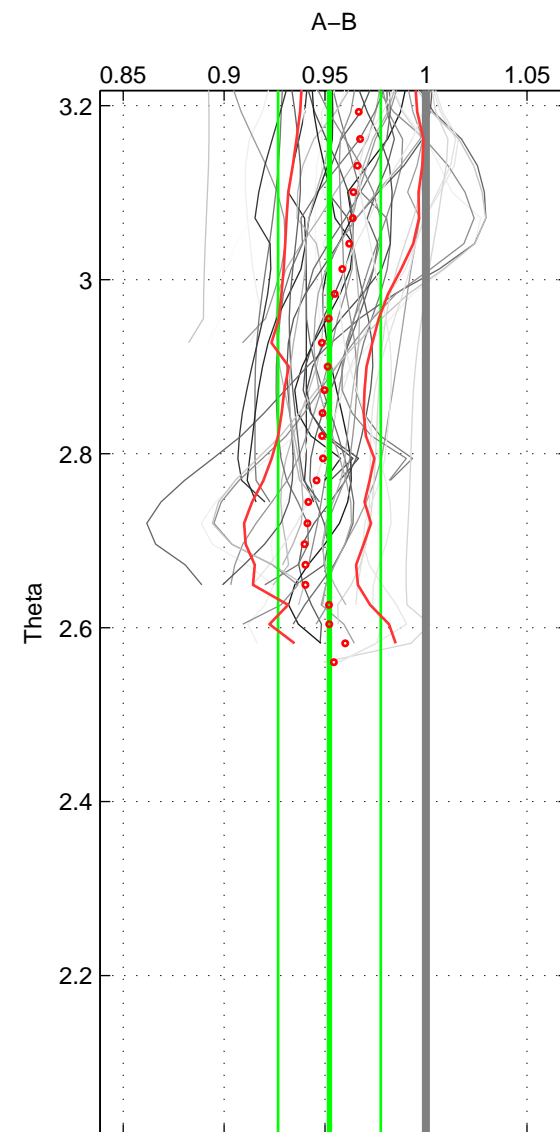

Cruise A (red). Date: Sep 2007 Cruisename: 292-64PE20070830

Cruise B (blue). Date: Jul 1990 Cruisename: 295-64TR19900701

\*\*\* "Favourite" values are means of spaces 1 2 3.

	Offset	O.StDev	Ratio	R.Stdev	Rating
SIGMA:	-0.059	0.031	0.949	0.026	4
THETA:	-0.055	0.030	0.952	0.025	4
DEPTH:	-0.057	0.031	0.951	0.026	4
FAV. :	-0.057	0.031	0.951	0.026	4

Profiles of A: 11  
 Profiles of B: 7  
 Diff profs : 42  
 WMoffset (A-B): -0.059198  
 WMoffset stdev: 0.031259  
 WMratio (A/B): 0.94907  
 WMratio stdev: 0.026228

Quality (1-5): 4

Profiles of A: 11  
 Profiles of B: 7  
 Diff profs : 42  
 WMoffset (A-B): -0.055491  
 WMoffset stdev: 0.030262  
 WMratio (A/B): 0.95214  
 WMratio stdev: 0.025434

Quality (1-5): 4

Profiles of A: 11  
 Profiles of B: 7  
 Diff profs : 42  
 WMoffset (A-B): -0.056996  
 WMoffset stdev: 0.031355  
 WMratio (A/B): 0.95102  
 WMratio stdev: 0.026348

Quality (1-5): 4