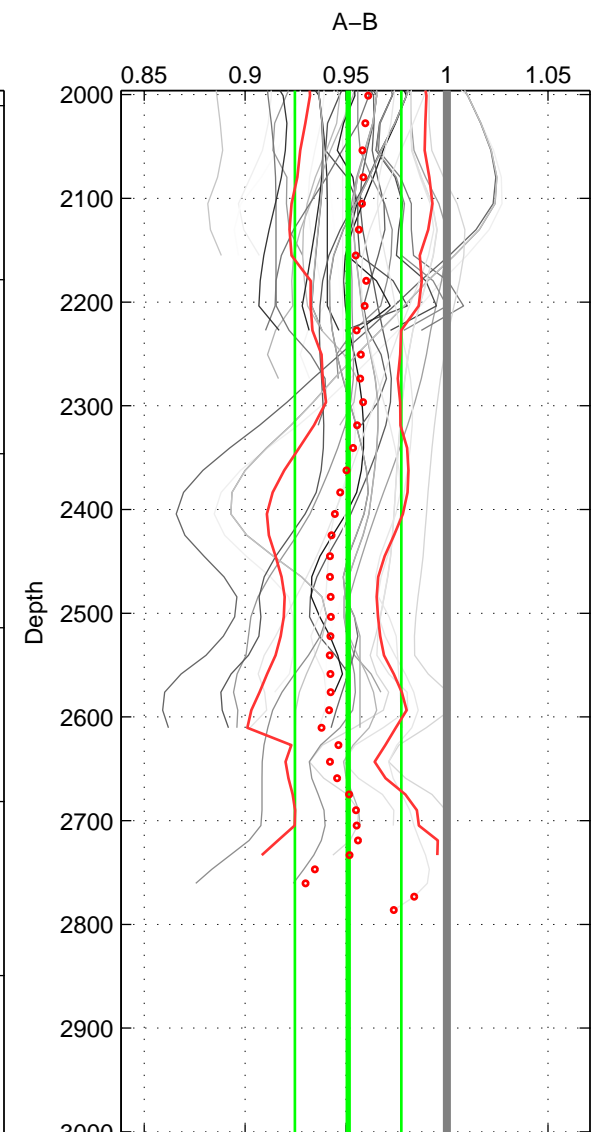

Cruise A (red). Date: Sep 2007 Cruisename: 292-64PE20070830

Cruise B (blue). Date: Jul 1990 Cruisename: 295-64TR19900701

\*\*\* "Favourite" values are means of spaces 1 2 3.

	Offset	O.StDev	Ratio	R.Stdev	Rating
SIGMA:	-0.059	0.031	0.949	0.026	4
THETA:	-0.055	0.030	0.952	0.025	4
DEPTH:	-0.057	0.031	0.951	0.026	4
FAV. :	-0.057	0.031	0.951	0.026	4

Profiles of A: 11  
 Profiles of B: 7  
 Diff profs : 42  
 WMoffset (A-B): -0.059198  
 WMoffset stdev: 0.031259  
 WMratio (A/B): 0.94907  
 WMratio stdev: 0.026228

Quality (1-5): 4

Profiles of A: 11  
 Profiles of B: 7  
 Diff profs : 42  
 WMoffset (A-B): -0.055491  
 WMoffset stdev: 0.030262  
 WMratio (A/B): 0.95214  
 WMratio stdev: 0.025434

Quality (1-5): 4

Profiles of A: 11  
 Profiles of B: 7  
 Diff profs : 42  
 WMoffset (A-B): -0.056996  
 WMoffset stdev: 0.031355  
 WMratio (A/B): 0.95102  
 WMratio stdev: 0.026348

Quality (1-5): 4