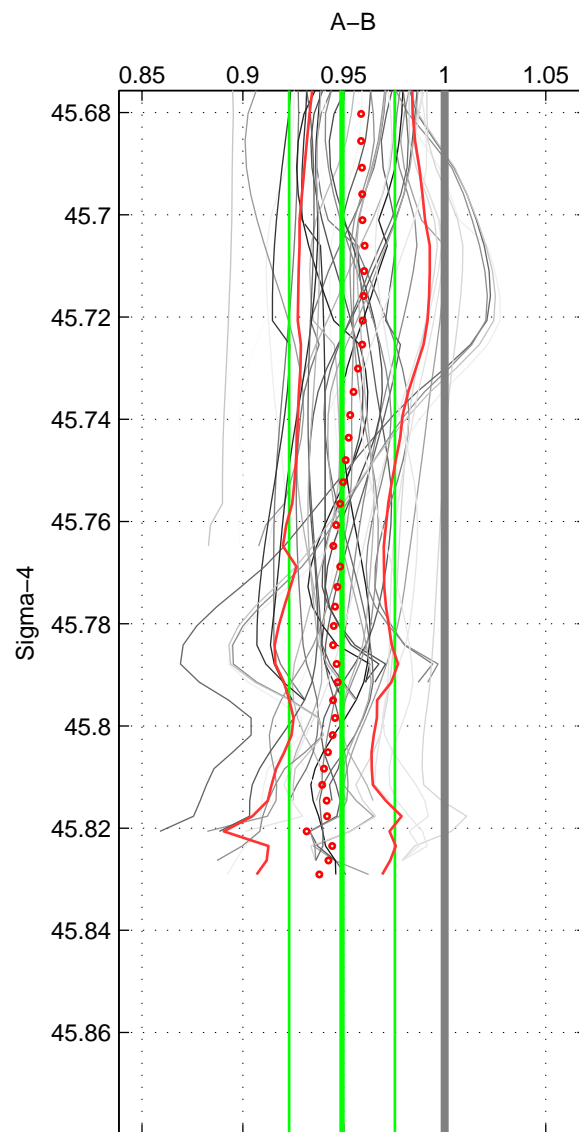

Cruise A (red). Date: Sep 2007 Cruisename: 292-64PE20070830

Cruise B (blue). Date: Jul 1990 Cruisename: 295-64TR19900701

\*\*\* "Favourite" values are means of spaces 1 2 3.

	Offset	O.StDev	Ratio	R.Stdev	Rating
SIGMA:	-0.059	0.031	0.949	0.026	4
THETA:	-0.055	0.030	0.952	0.025	4
DEPTH:	-0.057	0.031	0.951	0.026	4
FAV. :	-0.057	0.031	0.951	0.026	4

Profiles of A: 11  
 Profiles of B: 7  
 Diff profs : 42  
 WMoffset (A-B): -0.059198  
 WMoffset stdev: 0.031259  
 WMratio (A/B): 0.94907  
 WMratio stdev: 0.026228

Quality (1-5): 4

Profiles of A: 11  
 Profiles of B: 7  
 Diff profs : 42  
 WMoffset (A-B): -0.055491  
 WMoffset stdev: 0.030262  
 WMratio (A/B): 0.95214  
 WMratio stdev: 0.025434

Quality (1-5): 4

Profiles of A: 11  
 Profiles of B: 7  
 Diff profs : 42  
 WMoffset (A-B): -0.056996  
 WMoffset stdev: 0.031355  
 WMratio (A/B): 0.95102  
 WMratio stdev: 0.026348

Quality (1-5): 4