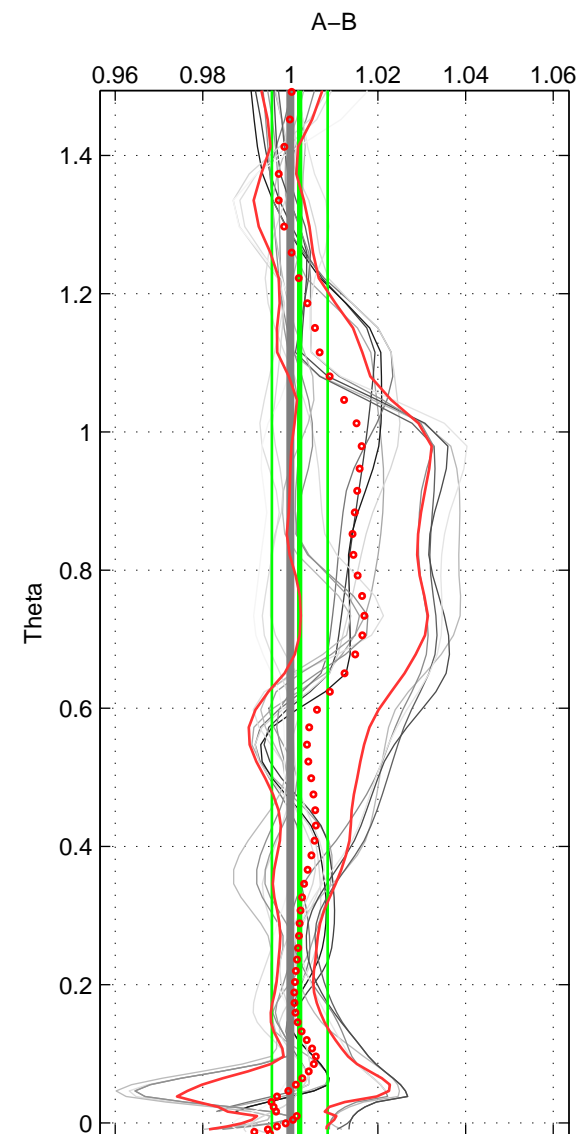

Cruise A (red). Date: Mar 1994 Cruisename: 481-31DS19940126

Cruise B (blue). Date: Mar 1992 Cruisename: 733-90KD19920214

\*\*\* "Favourite" values are means of spaces 1 2 3.

	Offset	O.StDev	Ratio	R.Stdev	Rating
SIGMA:	0.004	0.014	1.002	0.006	5
THETA:	0.005	0.014	1.002	0.006	5
DEPTH:	0.004	0.015	1.002	0.007	5
FAV.:	0.004	0.014	1.002	0.006	5

Profiles of A: 4  
 Profiles of B: 5  
 Diff profs : 17  
 WMoffset (A-B): 0.0040237  
 WMoffset stdev: 0.013985  
 WMratio (A/B): 1.0018  
 WMratio stdev: 0.0063432

Quality (1-5): 5

Profiles of A: 4  
 Profiles of B: 5  
 Diff profs : 17  
 WMoffset (A-B): 0.0046607  
 WMoffset stdev: 0.014055  
 WMratio (A/B): 1.0021  
 WMratio stdev: 0.0063686

Quality (1-5): 5

Profiles of A: 4  
 Profiles of B: 5  
 Diff profs : 17  
 WMoffset (A-B): 0.0038807  
 WMoffset stdev: 0.014878  
 WMratio (A/B): 1.0017  
 WMratio stdev: 0.006695

Quality (1-5): 5