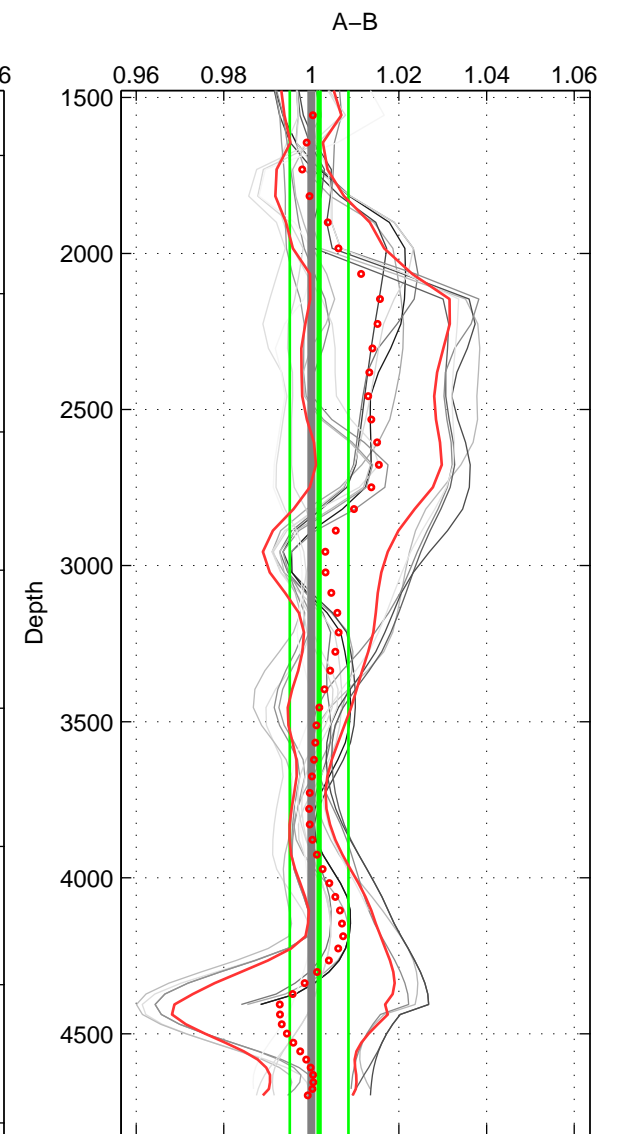

Cruise A (red). Date: Mar 1994 Cruisename: 481-31DS19940126

Cruise B (blue). Date: Mar 1992 Cruisename: 733-90KD19920214

\*\*\* "Favourite" values are means of spaces 1 2 3.

	Offset	O.StDev	Ratio	R.Stdev	Rating
SIGMA:	0.004	0.014	1.002	0.006	5
THETA:	0.005	0.014	1.002	0.006	5
DEPTH:	0.004	0.015	1.002	0.007	5
FAV.:	0.004	0.014	1.002	0.006	5

Profiles of A: 4  
 Profiles of B: 5  
 Diff profs : 17  
 WMoffset (A-B): 0.0040237  
 WMoffset stdev: 0.013985  
 WMratio (A/B): 1.0018  
 WMratio stdev: 0.0063432

Quality (1-5): 5

Profiles of A: 4  
 Profiles of B: 5  
 Diff profs : 17  
 WMoffset (A-B): 0.0046607  
 WMoffset stdev: 0.014055  
 WMratio (A/B): 1.0021  
 WMratio stdev: 0.0063686

Quality (1-5): 5

Profiles of A: 4  
 Profiles of B: 5  
 Diff profs : 17  
 WMoffset (A-B): 0.0038807  
 WMoffset stdev: 0.014878  
 WMratio (A/B): 1.0017  
 WMratio stdev: 0.006695

Quality (1-5): 5