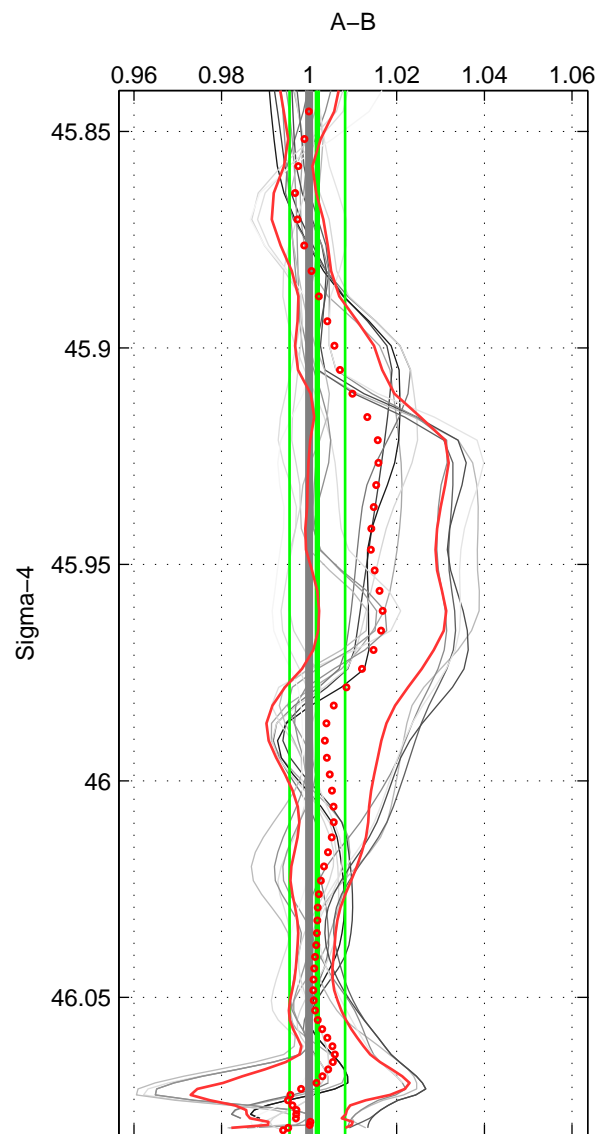

Cruise A (red). Date: Mar 1994 Cruisename: 481-31DS19940126

Cruise B (blue). Date: Mar 1992 Cruisename: 733-90KD19920214

\*\*\* "Favourite" values are means of spaces 1 2 3.

	Offset	O.StDev	Ratio	R.Stdev	Rating
SIGMA:	0.004	0.014	1.002	0.006	5
THETA:	0.005	0.014	1.002	0.006	5
DEPTH:	0.004	0.015	1.002	0.007	5
FAV.:	0.004	0.014	1.002	0.006	5

Profiles of A: 4  
 Profiles of B: 5  
 Diff profs : 17  
 WMoffset (A-B): 0.0040237  
 WMoffset stdev: 0.013985  
 WMratio (A/B): 1.0018  
 WMratio stdev: 0.0063432

Quality (1-5): 5

Profiles of A: 4  
 Profiles of B: 5  
 Diff profs : 17  
 WMoffset (A-B): 0.0046607  
 WMoffset stdev: 0.014055  
 WMratio (A/B): 1.0021  
 WMratio stdev: 0.0063686

Quality (1-5): 5

Profiles of A: 4  
 Profiles of B: 5  
 Diff profs : 17  
 WMoffset (A-B): 0.0038807  
 WMoffset stdev: 0.014878  
 WMratio (A/B): 1.0017  
 WMratio stdev: 0.006695

Quality (1-5): 5