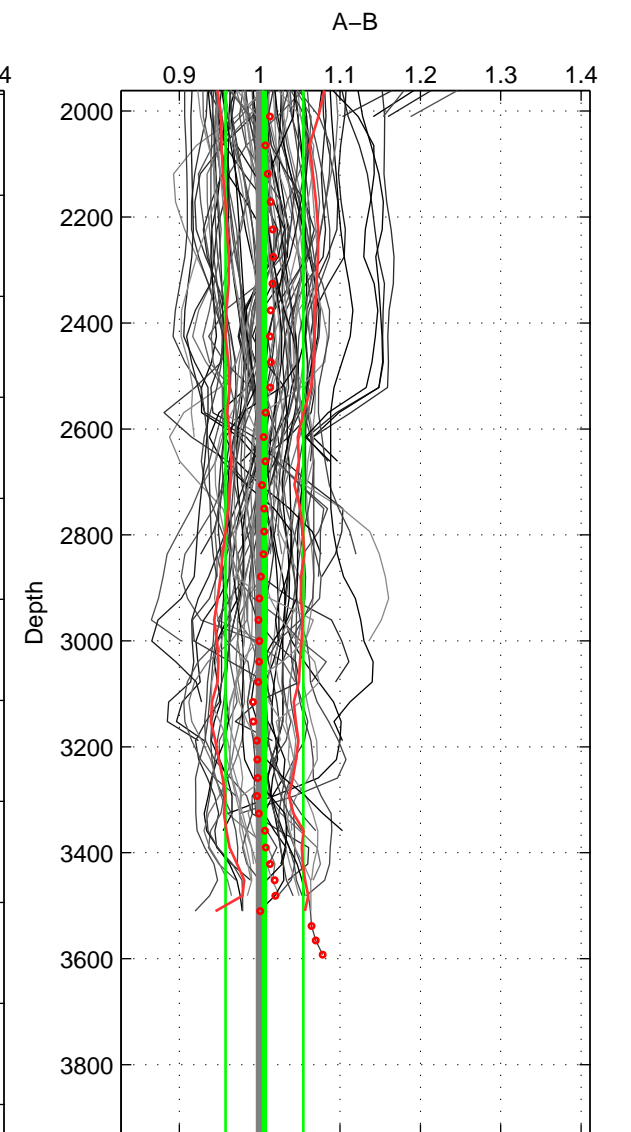

Cruise A (red). Date: Jun 2001 Cruisename: 192-18HU20010530

Cruise B (blue). Date: Jun 2006 Cruisename: 197-18HU20060524

*** "Favourite" values are means of spaces 1 2 3.

	Offset	O.StDev	Ratio	R.Stdev	Rating
SIGMA:	0.008	0.046	1.008	0.047	5
THETA:	0.012	0.045	1.013	0.046	5
DEPTH:	0.005	0.049	1.006	0.048	5
FAV.:	0.008	0.047	1.009	0.047	5

Profiles of A: 20
 Profiles of B: 20
 Diff profs : 96
 WMoffset (A-B): 0.0075831
 WMoffset stdev: 0.046333
 WMratio (A/B): 1.0081
 WMratio stdev: 0.047135

Quality (1-5): 5

Profiles of A: 20
 Profiles of B: 20
 Diff profs : 96
 WMoffset (A-B): 0.012007
 WMoffset stdev: 0.045131
 WMratio (A/B): 1.0127
 WMratio stdev: 0.045912

Quality (1-5): 5

Profiles of A: 20
 Profiles of B: 20
 Diff profs : 96
 WMoffset (A-B): 0.0052694
 WMoffset stdev: 0.048523
 WMratio (A/B): 1.0059
 WMratio stdev: 0.048397

Quality (1-5): 5