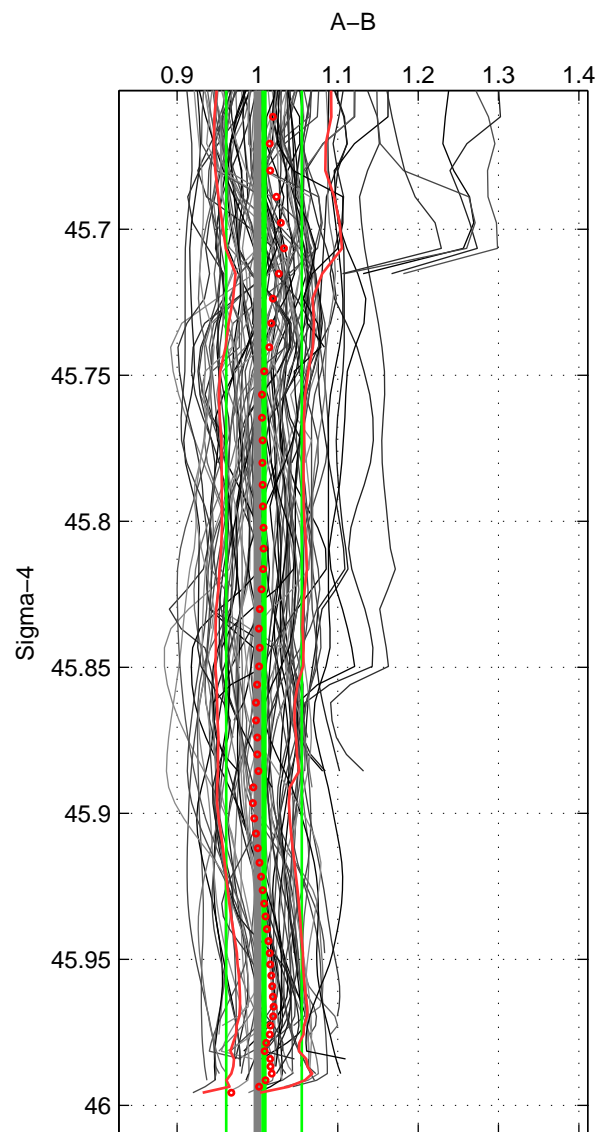

Cruise A (red). Date: Jun 2001 Cruisename: 192-18HU20010530

Cruise B (blue). Date: Jun 2006 Cruisename: 197-18HU20060524

*** "Favourite" values are means of spaces 1 2 3.

	Offset	O.StDev	Ratio	R.Stdev	Rating
SIGMA:	0.008	0.046	1.008	0.047	5
THETA:	0.012	0.045	1.013	0.046	5
DEPTH:	0.005	0.049	1.006	0.048	5
FAV.:	0.008	0.047	1.009	0.047	5

Profiles of A: 20
 Profiles of B: 20
 Diff profs : 96
 WMoffset (A-B): 0.0075831
 WMoffset stdev: 0.046333
 WMratio (A/B): 1.0081
 WMratio stdev: 0.047135

Quality (1-5): 5

Profiles of A: 20
 Profiles of B: 20
 Diff profs : 96
 WMoffset (A-B): 0.012007
 WMoffset stdev: 0.045131
 WMratio (A/B): 1.0127
 WMratio stdev: 0.045912

Quality (1-5): 5

Profiles of A: 20
 Profiles of B: 20
 Diff profs : 96
 WMoffset (A-B): 0.0052694
 WMoffset stdev: 0.048523
 WMratio (A/B): 1.0059
 WMratio stdev: 0.048397

Quality (1-5): 5