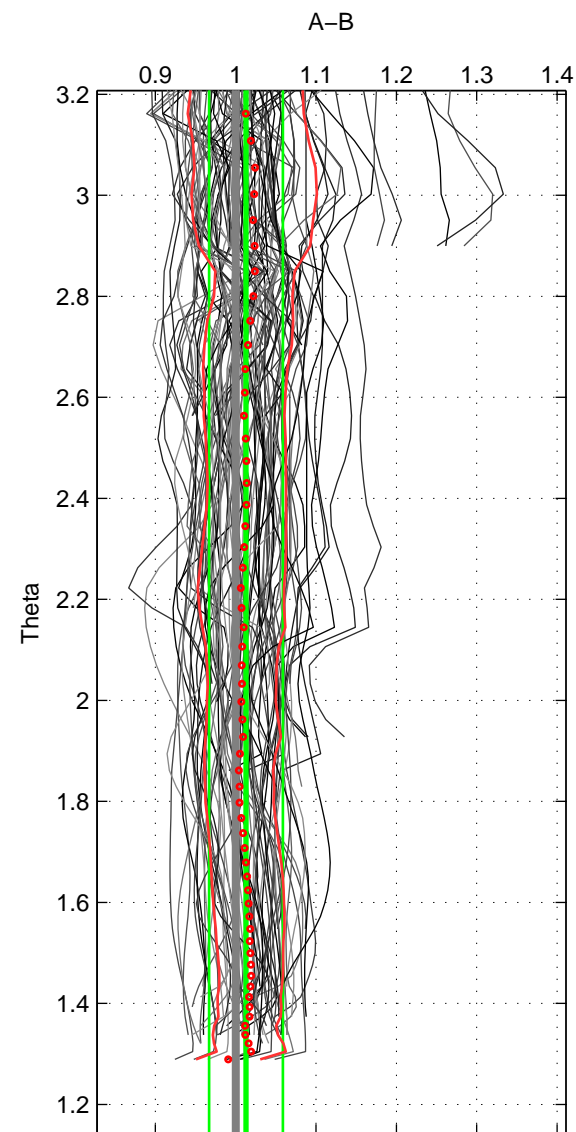

Cruise A (red). Date: Jun 2001 Cruisename: 192-18HU20010530

Cruise B (blue). Date: Jun 2006 Cruisename: 197-18HU20060524

*** "Favourite" values are means of spaces 1 2 3.

	Offset	O.StDev	Ratio	R.Stdev	Rating
SIGMA:	0.008	0.046	1.008	0.047	5
THETA:	0.012	0.045	1.013	0.046	5
DEPTH:	0.005	0.049	1.006	0.048	5
FAV.:	0.008	0.047	1.009	0.047	5

Profiles of A: 20
 Profiles of B: 20
 Diff profs : 96
 WMoffset (A-B): 0.0075831
 WMoffset stdev: 0.046333
 WMratio (A/B): 1.0081
 WMratio stdev: 0.047135

Quality (1-5): 5

Profiles of A: 20
 Profiles of B: 20
 Diff profs : 96
 WMoffset (A-B): 0.012007
 WMoffset stdev: 0.045131
 WMratio (A/B): 1.0127
 WMratio stdev: 0.045912

Quality (1-5): 5

Profiles of A: 20
 Profiles of B: 20
 Diff profs : 96
 WMoffset (A-B): 0.0052694
 WMoffset stdev: 0.048523
 WMratio (A/B): 1.0059
 WMratio stdev: 0.048397

Quality (1-5): 5