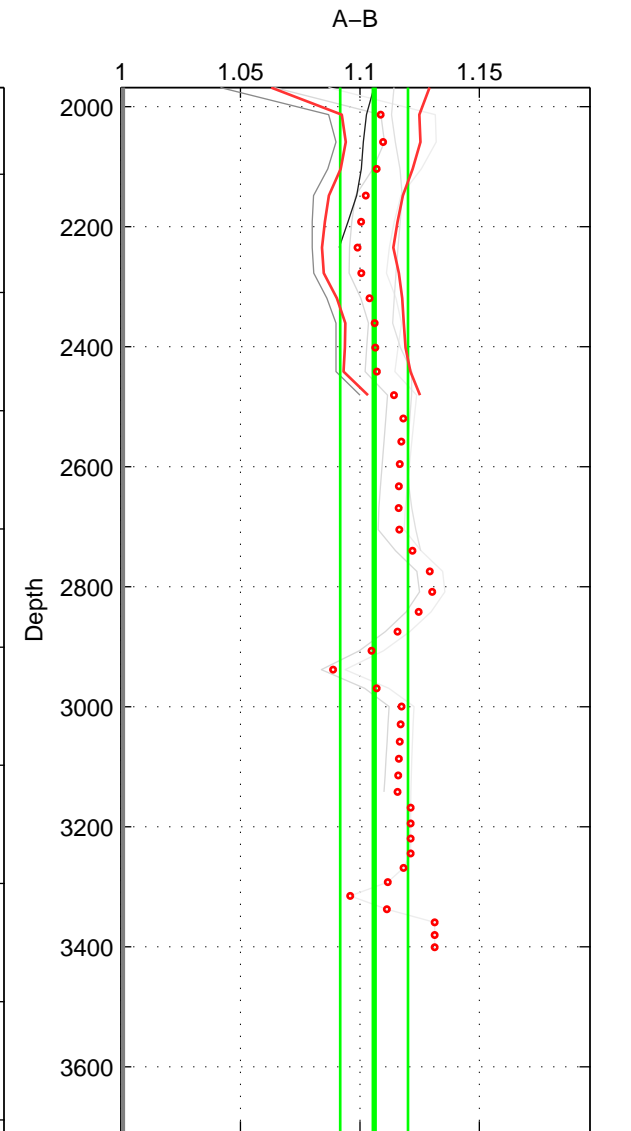

Cruise A (red). Date: Sep 1993 Cruisename: 33-18SN19950803

Cruise B (blue). Date: Aug 2006 Cruisename: 42-18SN20060805

*** "Favourite" values are means of spaces 1 2.

	Offset	O.StDev	Ratio	R.Stdev	Rating
SIGMA:	0.113	0.016	1.114	0.018	3
THETA:	0.078	0.023	1.078	0.022	3
DEPTH:	0.105	0.013	1.106	0.014	2
FAV.:	0.096	0.019	1.096	0.020	3

Profiles of A: 3
 Profiles of B: 6
 Diff profs : 10
 WMoffset (A-B): 0.11276
 WMoffset stdev: 0.015855
 WMratio (A/B): 1.1144
 WMratio stdev: 0.017681

Quality (1-5): 3

Profiles of A: 3
 Profiles of B: 6
 Diff profs : 11
 WMoffset (A-B): 0.078437
 WMoffset stdev: 0.022531
 WMratio (A/B): 1.0784
 WMratio stdev: 0.022375

Quality (1-5): 3

Profiles of A: 3
 Profiles of B: 5
 Diff profs : 8
 WMoffset (A-B): 0.10458
 WMoffset stdev: 0.012993
 WMratio (A/B): 1.106
 WMratio stdev: 0.01419

Quality (1-5): 2