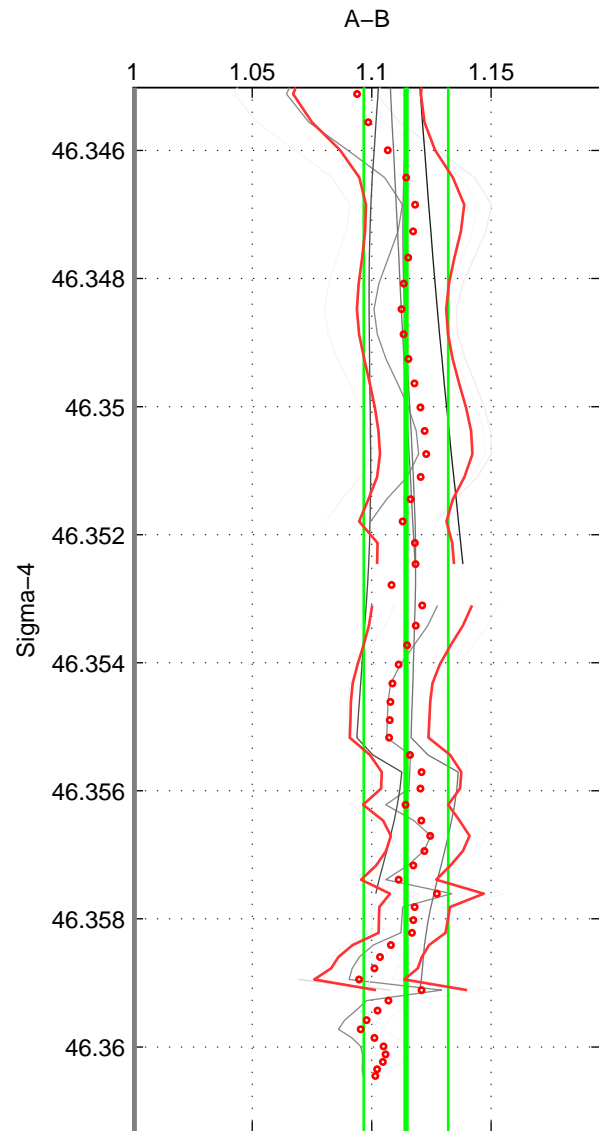

Cruise A (red). Date: Sep 1993 Cruisename: 33-18SN19950803

Cruise B (blue). Date: Aug 2006 Cruisename: 42-18SN20060805

*** "Favourite" values are means of spaces 1 2.

	Offset	O.StDev	Ratio	R.Stdev	Rating
SIGMA:	0.113	0.016	1.114	0.018	3
THETA:	0.078	0.023	1.078	0.022	3
DEPTH:	0.105	0.013	1.106	0.014	2
FAV.:	0.096	0.019	1.096	0.020	3

Profiles of A: 3
 Profiles of B: 6
 Diff profs : 10
 WMoffset (A-B): 0.11276
 WMoffset stdev: 0.015855
 WMratio (A/B): 1.1144
 WMratio stdev: 0.017681

Quality (1-5): 3

Profiles of A: 3
 Profiles of B: 6
 Diff profs : 11
 WMoffset (A-B): 0.078437
 WMoffset stdev: 0.022531
 WMratio (A/B): 1.0784
 WMratio stdev: 0.022375

Quality (1-5): 3

Profiles of A: 3
 Profiles of B: 5
 Diff profs : 8
 WMoffset (A-B): 0.10458
 WMoffset stdev: 0.012993
 WMratio (A/B): 1.106
 WMratio stdev: 0.01419

Quality (1-5): 2