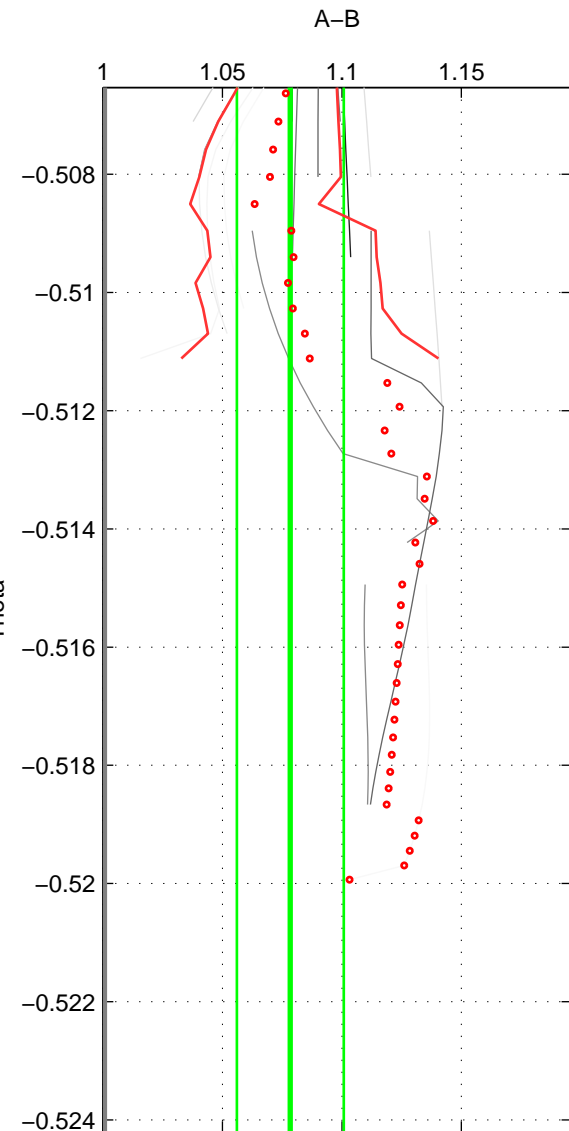

Cruise A (red). Date: Sep 1993 Cruisename: 33-18SN19950803

Cruise B (blue). Date: Aug 2006 Cruisename: 42-18SN20060805

*** "Favourite" values are means of spaces 1 2.

	Offset	O.StDev	Ratio	R.Stdev	Rating
SIGMA:	0.113	0.016	1.114	0.018	3
THETA:	0.078	0.023	1.078	0.022	3
DEPTH:	0.105	0.013	1.106	0.014	2
FAV.:	0.096	0.019	1.096	0.020	3

Profiles of A: 3
 Profiles of B: 6
 Diff profs : 10
 WMoffset (A-B): 0.11276
 WMoffset stdev: 0.015855
 WMratio (A/B): 1.1144
 WMratio stdev: 0.017681

Quality (1-5): 3

Profiles of A: 3
 Profiles of B: 6
 Diff profs : 11
 WMoffset (A-B): 0.078437
 WMoffset stdev: 0.022531
 WMratio (A/B): 1.0784
 WMratio stdev: 0.022375

Quality (1-5): 3

Profiles of A: 3
 Profiles of B: 5
 Diff profs : 8
 WMoffset (A-B): 0.10458
 WMoffset stdev: 0.012993
 WMratio (A/B): 1.106
 WMratio stdev: 0.01419

Quality (1-5): 2