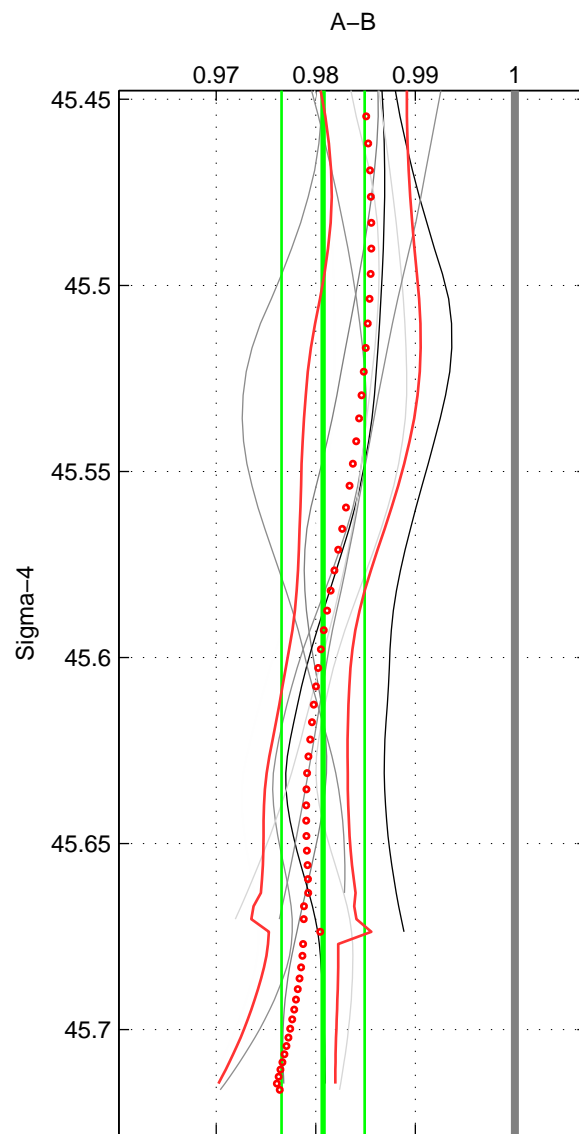

Cruise A (red). Date: Jul 2008 Cruisename: 678-49UF20080617

Cruise B (blue). Date: Jun 1997 Cruisename: 681-49UP19970530

*** "Favourite" values are means of spaces 1 2 3.

	Offset	O.StDev	Ratio	R.Stdev	Rating
SIGMA:	-0.058	0.013	0.981	0.004	4
THETA:	-0.059	0.011	0.980	0.004	4
DEPTH:	-0.049	0.022	0.984	0.007	4
FAV.:	-0.055	0.015	0.981	0.005	4

Profiles of A: 10
 Profiles of B: 7
 Diff profs : 9
 WMoffset (A-B): -0.058022
 WMoffset stdev: 0.012812
 WMratio (A/B): 0.98075
 WMratio stdev: 0.0041756

Quality (1-5): 4

Profiles of A: 10
 Profiles of B: 7
 Diff profs : 9
 WMoffset (A-B): -0.059491
 WMoffset stdev: 0.011125
 WMratio (A/B): 0.98022
 WMratio stdev: 0.0036414

Quality (1-5): 4

Profiles of A: 10
 Profiles of B: 7
 Diff profs : 9
 WMoffset (A-B): -0.048903
 WMoffset stdev: 0.022461
 WMratio (A/B): 0.98352
 WMratio stdev: 0.0074059

Quality (1-5): 4