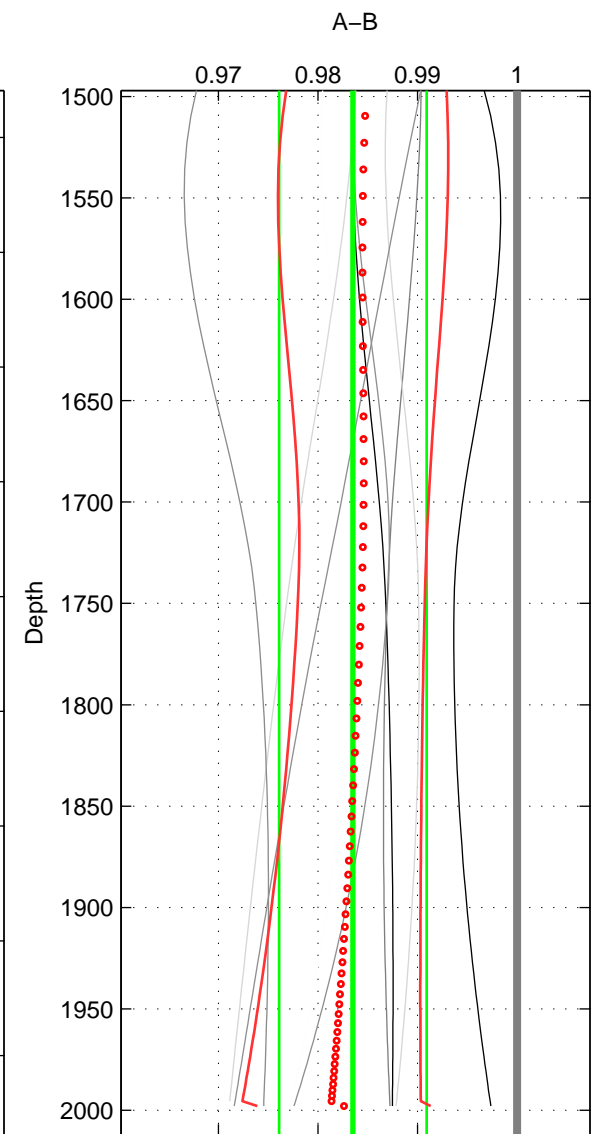

Cruise A (red). Date: Jul 2008 Cruisename: 678-49UF20080617

Cruise B (blue). Date: Jun 1997 Cruisename: 681-49UP19970530

*** "Favourite" values are means of spaces 1 2 3.

	Offset	O.StDev	Ratio	R.Stdev	Rating
SIGMA:	-0.058	0.013	0.981	0.004	4
THETA:	-0.059	0.011	0.980	0.004	4
DEPTH:	-0.049	0.022	0.984	0.007	4
FAV.:	-0.055	0.015	0.981	0.005	4

Profiles of A: 10
 Profiles of B: 7
 Diff profs : 9
 WMoffset (A-B): -0.058022
 WMoffset stdev: 0.012812
 WMratio (A/B): 0.98075
 WMratio stdev: 0.0041756

Quality (1-5): 4

Profiles of A: 10
 Profiles of B: 7
 Diff profs : 9
 WMoffset (A-B): -0.059491
 WMoffset stdev: 0.011125
 WMratio (A/B): 0.98022
 WMratio stdev: 0.0036414

Quality (1-5): 4

Profiles of A: 10
 Profiles of B: 7
 Diff profs : 9
 WMoffset (A-B): -0.048903
 WMoffset stdev: 0.022461
 WMratio (A/B): 0.98352
 WMratio stdev: 0.0074059

Quality (1-5): 4