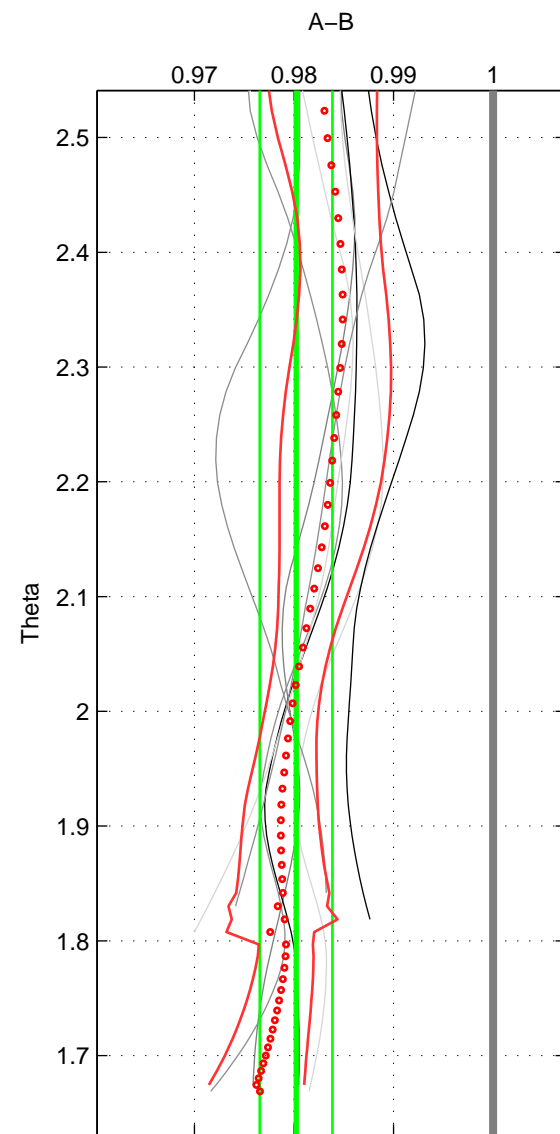

Cruise A (red). Date: Jul 2008 Cruisename: 678-49UF20080617

Cruise B (blue). Date: Jun 1997 Cruisename: 681-49UP19970530

*** "Favourite" values are means of spaces 1 2 3.

	Offset	O.StDev	Ratio	R.Stdev	Rating
SIGMA:	-0.058	0.013	0.981	0.004	4
THETA:	-0.059	0.011	0.980	0.004	4
DEPTH:	-0.049	0.022	0.984	0.007	4
FAV.:	-0.055	0.015	0.981	0.005	4

Profiles of A: 10
 Profiles of B: 7
 Diff profs : 9
 WMoffset (A-B): -0.058022
 WMoffset stdev: 0.012812
 WMratio (A/B): 0.98075
 WMratio stdev: 0.0041756

Quality (1-5): 4

Profiles of A: 10
 Profiles of B: 7
 Diff profs : 9
 WMoffset (A-B): -0.059491
 WMoffset stdev: 0.011125
 WMratio (A/B): 0.98022
 WMratio stdev: 0.0036414

Quality (1-5): 4

Profiles of A: 10
 Profiles of B: 7
 Diff profs : 9
 WMoffset (A-B): -0.048903
 WMoffset stdev: 0.022461
 WMratio (A/B): 0.98352
 WMratio stdev: 0.0074059

Quality (1-5): 4