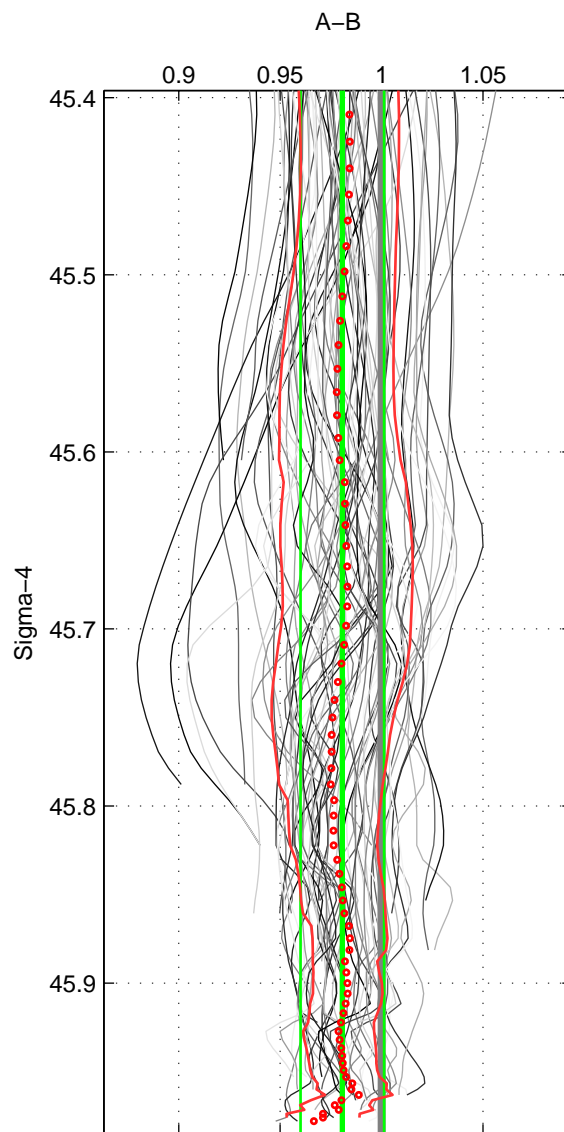

Cruise A (red). Date: Apr 1993 Cruisename: 396-09AR19930404

Cruise B (blue). Date: Jul 1993 Cruisename: 397-09FA19930624

\*\*\* "Favourite" values are means of spaces 1 2 3.

	Offset	O.StDev	Ratio	R.Stdev	Rating
SIGMA:	-0.046	0.049	0.981	0.021	5
THETA:	-0.041	0.046	0.983	0.019	5
DEPTH:	-0.025	0.023	0.989	0.010	5
FAV. :	-0.037	0.039	0.984	0.017	5

Profiles of A: 14  
 Profiles of B: 12  
 Diff profs : 71  
 WMoffset (A-B): -0.045855  
 WMoffset stdev: 0.048691  
 WMratio (A/B): 0.98065  
 WMratio stdev: 0.020614

Quality (1-5): 5

Profiles of A: 14  
 Profiles of B: 12  
 Diff profs : 71  
 WMoffset (A-B): -0.040978  
 WMoffset stdev: 0.045534  
 WMratio (A/B): 0.98264  
 WMratio stdev: 0.019332

Quality (1-5): 5

Profiles of A: 14  
 Profiles of B: 12  
 Diff profs : 71  
 WMoffset (A-B): -0.025222  
 WMoffset stdev: 0.023368  
 WMratio (A/B): 0.98939  
 WMratio stdev: 0.009811

Quality (1-5): 5