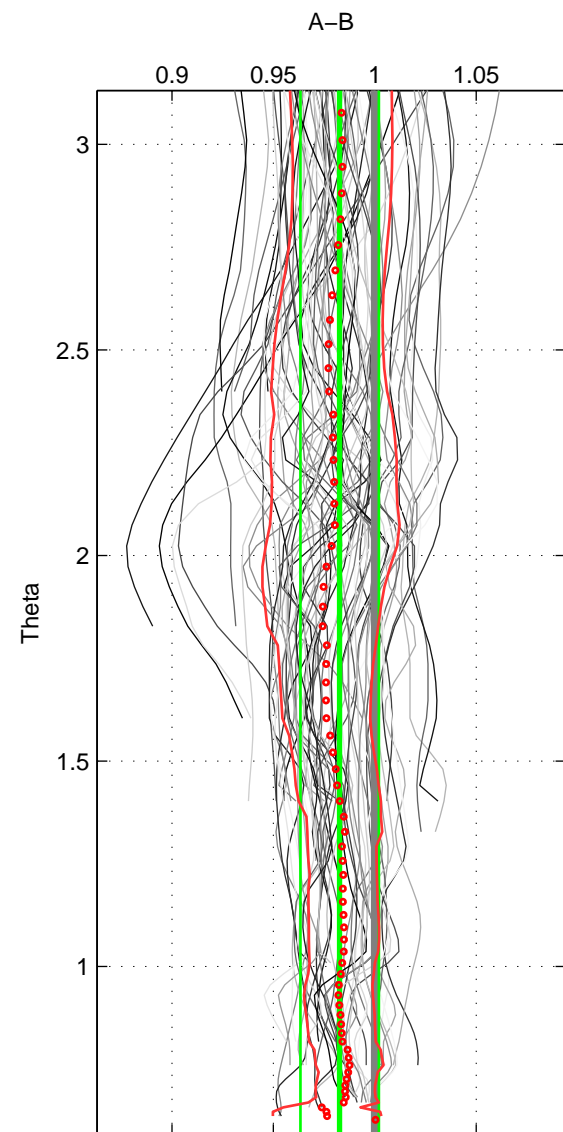

Cruise A (red). Date: Apr 1993 Cruisename: 396-09AR19930404

Cruise B (blue). Date: Jul 1993 Cruisename: 397-09FA19930624

\*\*\* "Favourite" values are means of spaces 1 2 3.

	Offset	O.StDev	Ratio	R.Stdev	Rating
SIGMA:	-0.046	0.049	0.981	0.021	5
THETA:	-0.041	0.046	0.983	0.019	5
DEPTH:	-0.025	0.023	0.989	0.010	5
FAV. :	-0.037	0.039	0.984	0.017	5

Profiles of A: 14  
 Profiles of B: 12  
 Diff profs : 71  
 WMoffset (A-B): -0.045855  
 WMoffset stdev: 0.048691  
 WMratio (A/B): 0.98065  
 WMratio stdev: 0.020614

Quality (1-5): 5

Profiles of A: 14  
 Profiles of B: 12  
 Diff profs : 71  
 WMoffset (A-B): -0.040978  
 WMoffset stdev: 0.045534  
 WMratio (A/B): 0.98264  
 WMratio stdev: 0.019332

Quality (1-5): 5

Profiles of A: 14  
 Profiles of B: 12  
 Diff profs : 71  
 WMoffset (A-B): -0.025222  
 WMoffset stdev: 0.023368  
 WMratio (A/B): 0.98939  
 WMratio stdev: 0.009811

Quality (1-5): 5