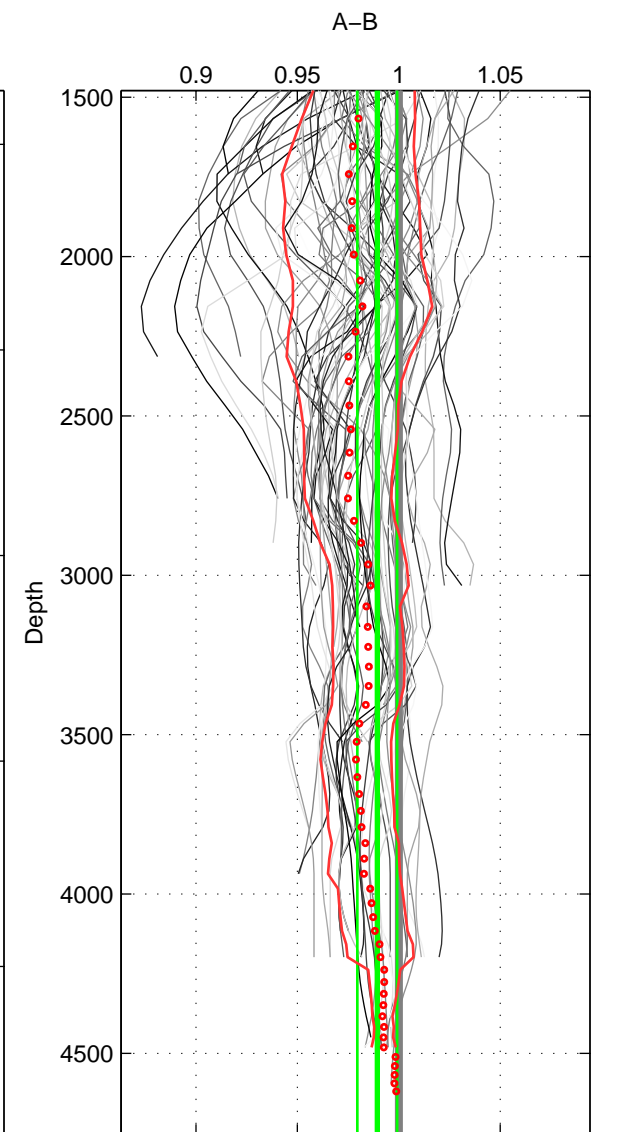

Cruise A (red). Date: Apr 1993 Cruisename: 396-09AR19930404

Cruise B (blue). Date: Jul 1993 Cruisename: 397-09FA19930624

\*\*\* "Favourite" values are means of spaces 1 2 3.

	Offset	O.StDev	Ratio	R.Stdev	Rating
SIGMA:	-0.046	0.049	0.981	0.021	5
THETA:	-0.041	0.046	0.983	0.019	5
DEPTH:	-0.025	0.023	0.989	0.010	5
FAV. :	-0.037	0.039	0.984	0.017	5

Profiles of A: 14  
 Profiles of B: 12  
 Diff profs : 71  
 WMoffset (A-B): -0.045855  
 WMoffset stdev: 0.048691  
 WMratio (A/B): 0.98065  
 WMratio stdev: 0.020614

Quality (1-5): 5

Profiles of A: 14  
 Profiles of B: 12  
 Diff profs : 71  
 WMoffset (A-B): -0.040978  
 WMoffset stdev: 0.045534  
 WMratio (A/B): 0.98264  
 WMratio stdev: 0.019332

Quality (1-5): 5

Profiles of A: 14  
 Profiles of B: 12  
 Diff profs : 71  
 WMoffset (A-B): -0.025222  
 WMoffset stdev: 0.023368  
 WMratio (A/B): 0.98939  
 WMratio stdev: 0.009811

Quality (1-5): 5