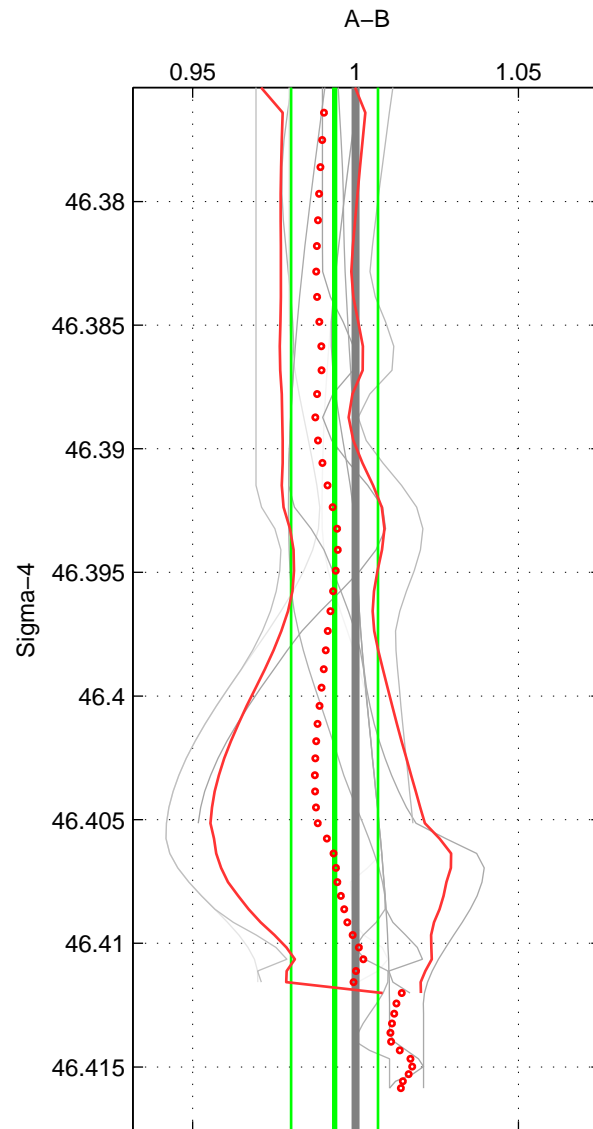

Cruise A (red). Date: Sep 1991 Cruisename: 106-77DN19910726
 Cruise B (blue). Date: May 2002 Cruisename: 108-77DN20020420

*** "Favourite" values are means of spaces 1 2.

	Offset	O.StDev	Ratio	R.Stdev	Rating
SIGMA:	-0.006	0.013	0.994	0.013	4
THETA:	-0.009	0.013	0.991	0.013	4
DEPTH:	-0.009	0.015	0.991	0.016	3
FAV.:	-0.008	0.013	0.992	0.013	4

Profiles of A: 6
 Profiles of B: 3
 Diff profs : 14
 WMoffset (A-B): -0.0062952
 WMoffset stdev: 0.012995
 WMratio (A/B): 0.99356
 WMratio stdev: 0.013353

Quality (1-5): 4

Profiles of A: 6
 Profiles of B: 3
 Diff profs : 14
 WMoffset (A-B): -0.0088914
 WMoffset stdev: 0.012507
 WMratio (A/B): 0.99089
 WMratio stdev: 0.01282

Quality (1-5): 4

Profiles of A: 6
 Profiles of B: 3
 Diff profs : 14
 WMoffset (A-B): -0.0090557
 WMoffset stdev: 0.015236
 WMratio (A/B): 0.99093
 WMratio stdev: 0.015515

Quality (1-5): 3