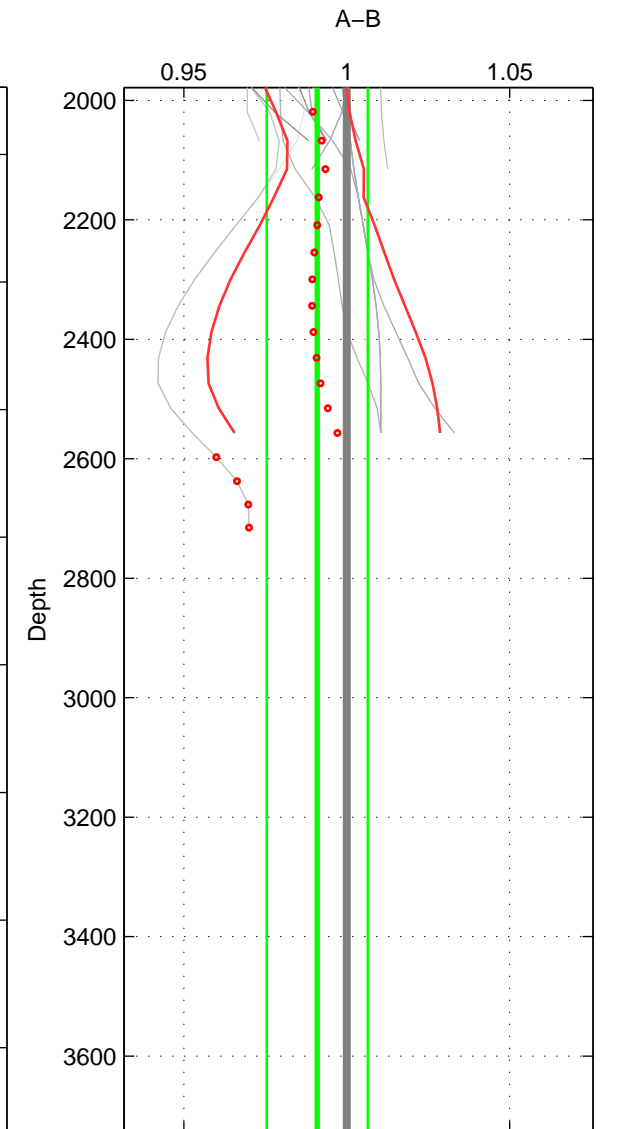

Cruise A (red). Date: Sep 1991 Cruisename: 106-77DN19910726
 Cruise B (blue). Date: May 2002 Cruisename: 108-77DN20020420

*** "Favourite" values are means of spaces 1 2.

	Offset	O.StDev	Ratio	R.Stdev	Rating
SIGMA:	-0.006	0.013	0.994	0.013	4
THETA:	-0.009	0.013	0.991	0.013	4
DEPTH:	-0.009	0.015	0.991	0.016	3
FAV.:	-0.008	0.013	0.992	0.013	4

Profiles of A: 6
 Profiles of B: 3
 Diff profs : 14
 WMoffset (A-B): -0.0062952
 WMoffset stdev: 0.012995
 WMratio (A/B): 0.99356
 WMratio stdev: 0.013353

Quality (1-5): 4

Profiles of A: 6
 Profiles of B: 3
 Diff profs : 14
 WMoffset (A-B): -0.0088914
 WMoffset stdev: 0.012507
 WMratio (A/B): 0.99089
 WMratio stdev: 0.01282

Quality (1-5): 4

Profiles of A: 6
 Profiles of B: 3
 Diff profs : 14
 WMoffset (A-B): -0.0090557
 WMoffset stdev: 0.015236
 WMratio (A/B): 0.99093
 WMratio stdev: 0.015515

Quality (1-5): 3