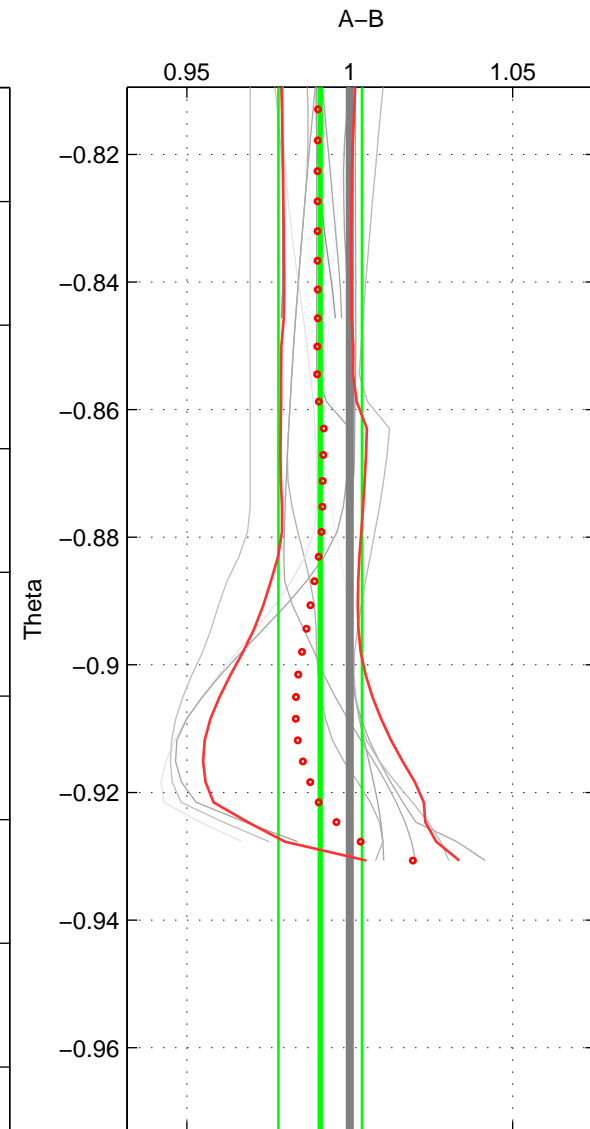

Cruise A (red). Date: Sep 1991 Cruisename: 106-77DN19910726
 Cruise B (blue). Date: May 2002 Cruisename: 108-77DN20020420

*** "Favourite" values are means of spaces 1 2.

	Offset	O.StDev	Ratio	R.Stdev	Rating
SIGMA:	-0.006	0.013	0.994	0.013	4
THETA:	-0.009	0.013	0.991	0.013	4
DEPTH:	-0.009	0.015	0.991	0.016	3
FAV.:	-0.008	0.013	0.992	0.013	4

Profiles of A: 6
 Profiles of B: 3
 Diff profs : 14
 WMoffset (A-B): -0.0062952
 WMoffset stdev: 0.012995
 WMratio (A/B): 0.99356
 WMratio stdev: 0.013353

Quality (1-5): 4

Profiles of A: 6
 Profiles of B: 3
 Diff profs : 14
 WMoffset (A-B): -0.0088914
 WMoffset stdev: 0.012507
 WMratio (A/B): 0.99089
 WMratio stdev: 0.01282

Quality (1-5): 4

Profiles of A: 6
 Profiles of B: 3
 Diff profs : 14
 WMoffset (A-B): -0.0090557
 WMoffset stdev: 0.015236
 WMratio (A/B): 0.99093
 WMratio stdev: 0.015515

Quality (1-5): 3