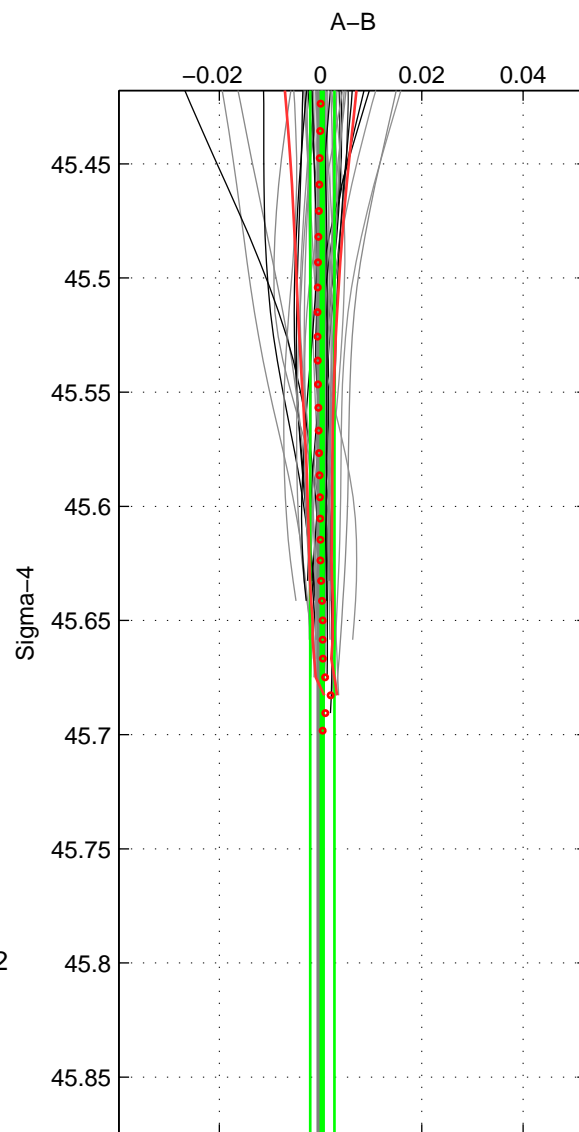

Cruise A (red). Date: Apr 2004 Cruisename: 665-49UF20040421

Cruise B (blue). Date: Feb 2008 Cruisename: 717-49UP20080122

*** "Favourite" values are means of spaces 1 2.

	Offset	O.StDev	Ratio	R.Stdev	Rating
SIGMA:	0.000	0.002	1.000	0.000	5
THETA:	0.001	0.003	1.000	0.000	5
DEPTH:	0.005	0.001	1.000	0.000	3
FAV. :	0.000	0.003	1.000	0.000	5

Profiles of A: 33
 Profiles of B: 17
 Diff profs : 53
 WMoffset (A-B): 0.0003443
 WMoffset stdev: 0.0023808
 WMratio (A/B): 1
 WMratio stdev: 6.8801e-05

Quality (1-5): 5

Profiles of A: 33
 Profiles of B: 17
 Diff profs : 53
 WMoffset (A-B): 0.00051593
 WMoffset stdev: 0.0033424
 WMratio (A/B): 1
 WMratio stdev: 9.6606e-05

Quality (1-5): 5

Profiles of A: 33
 Profiles of B: 17
 Diff profs : 53
 WMoffset (A-B): 0.0049581
 WMoffset stdev: 0.00074488
 WMratio (A/B): 1.0001
 WMratio stdev: 2.1694e-05

Quality (1-5): 3

Please note that statistics are bad.