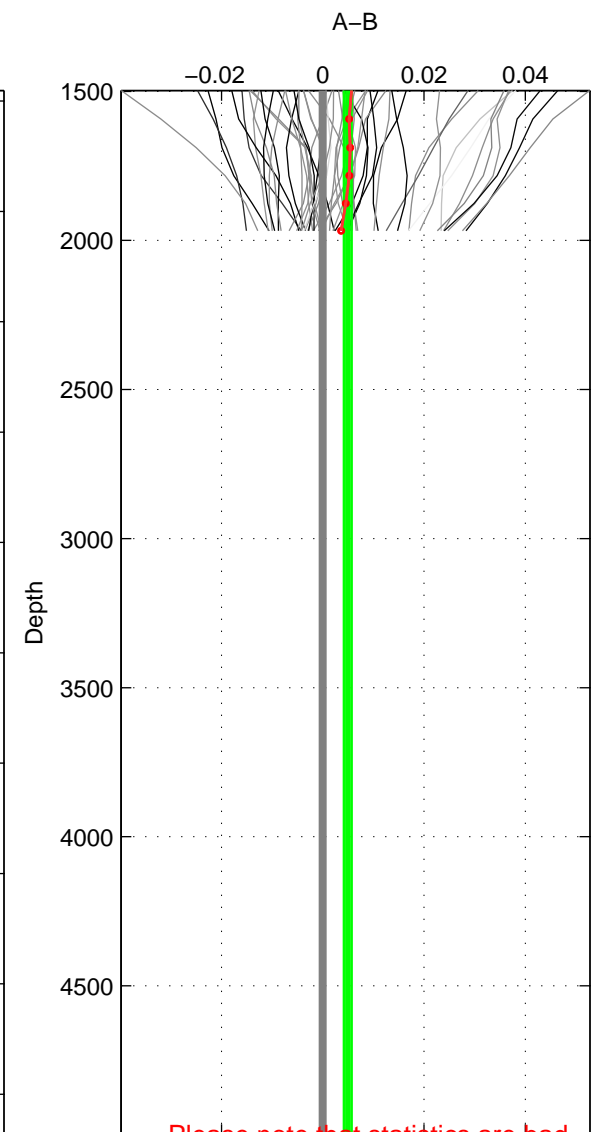

Cruise A (red). Date: Apr 2004 Cruisename: 665-49UF20040421

Cruise B (blue). Date: Feb 2008 Cruisename: 717-49UP20080122

*** "Favourite" values are means of spaces 1 2.

	Offset	O.StDev	Ratio	R.Stdev	Rating
SIGMA:	0.000	0.002	1.000	0.000	5
THETA:	0.001	0.003	1.000	0.000	5
DEPTH:	0.005	0.001	1.000	0.000	3
FAV. :	0.000	0.003	1.000	0.000	5

Profiles of A: 33
 Profiles of B: 17
 Diff profs : 53
 WMoffset (A-B): 0.0003443
 WMoffset stdev: 0.0023808
 WMratio (A/B): 1
 WMratio stdev: 6.8801e-05

Quality (1-5): 5

Profiles of A: 33
 Profiles of B: 17
 Diff profs : 53
 WMoffset (A-B): 0.00051593
 WMoffset stdev: 0.0033424
 WMratio (A/B): 1
 WMratio stdev: 9.6606e-05

Quality (1-5): 5

Profiles of A: 33
 Profiles of B: 17
 Diff profs : 53
 WMoffset (A-B): 0.0049581
 WMoffset stdev: 0.00074488
 WMratio (A/B): 1.0001
 WMratio stdev: 2.1694e-05

Quality (1-5): 3

Please note that statistics are bad.