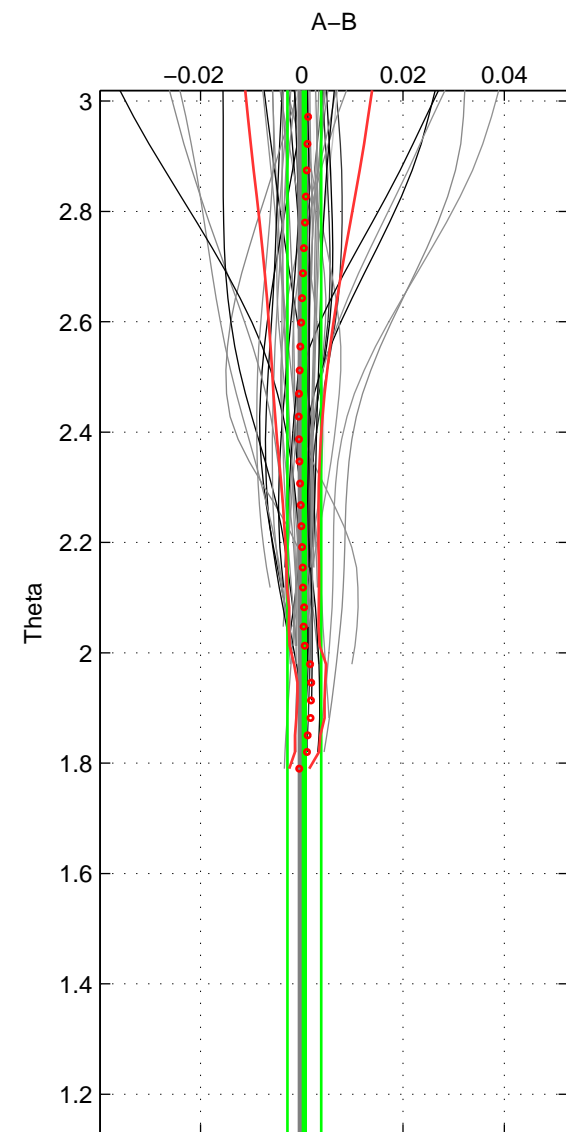

Cruise A (red). Date: Apr 2004 Cruisename: 665-49UF20040421

Cruise B (blue). Date: Feb 2008 Cruisename: 717-49UP20080122

*** "Favourite" values are means of spaces 1 2.

	Offset	O.StDev	Ratio	R.Stdev	Rating
SIGMA:	0.000	0.002	1.000	0.000	5
THETA:	0.001	0.003	1.000	0.000	5
DEPTH:	0.005	0.001	1.000	0.000	3
FAV. :	0.000	0.003	1.000	0.000	5

Profiles of A: 33
 Profiles of B: 17
 Diff profs : 53
 WMoffset (A-B): 0.0003443
 WMoffset stdev: 0.0023808
 WMratio (A/B): 1
 WMratio stdev: 6.8801e-05

Quality (1-5): 5

Profiles of A: 33
 Profiles of B: 17
 Diff profs : 53
 WMoffset (A-B): 0.00051593
 WMoffset stdev: 0.0033424
 WMratio (A/B): 1
 WMratio stdev: 9.6606e-05

Quality (1-5): 5

Profiles of A: 33
 Profiles of B: 17
 Diff profs : 53
 WMoffset (A-B): 0.0049581
 WMoffset stdev: 0.00074488
 WMratio (A/B): 1.0001
 WMratio stdev: 2.1694e-05

Quality (1-5): 3

Please note that statistics are bad.