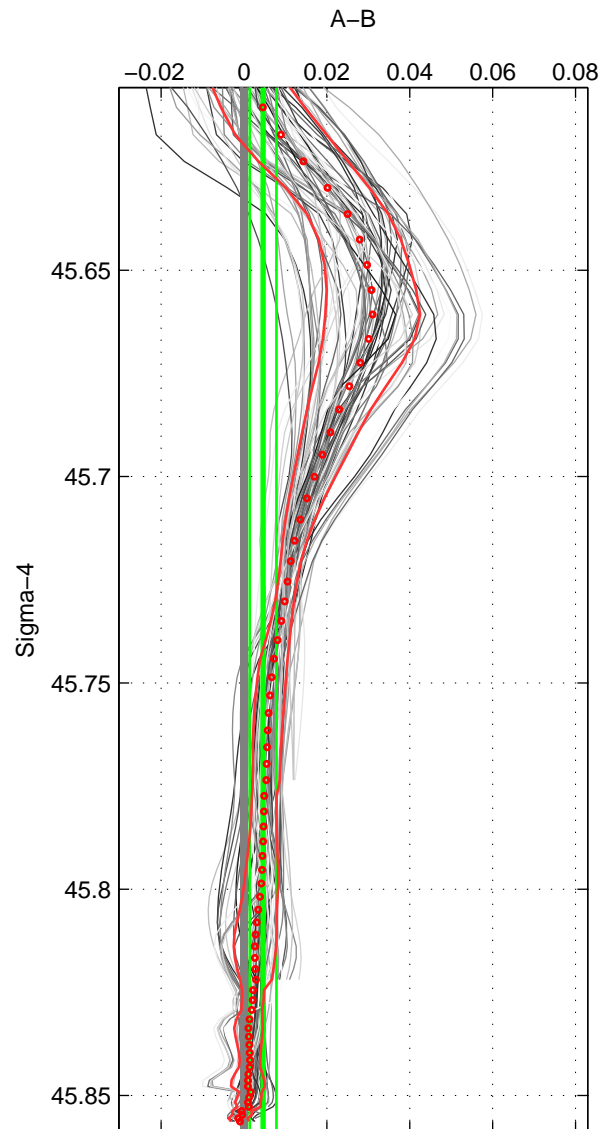

Cruise A (red). Date: Jul 1990 Cruisename: 295-64TR19900701

Cruise B (blue). Date: May 1998 Cruisename: 315-74DI19980423

*** "Favourite" values are means of spaces 1 2 3.

	Offset	O.StDev	Ratio	R.Stdev	Rating
SIGMA:	0.005	0.003	1.000	0.000	5
THETA:	0.002	0.002	1.000	0.000	5
DEPTH:	0.002	0.003	1.000	0.000	5
FAV.:	0.003	0.003	1.000	0.000	5

Profiles of A: 9
 Profiles of B: 12
 Diff profs : 70
 WMoffset (A-B): 0.0046008
 WMoffset stdev: 0.003196
 WMratio (A/B): 1.0001
 WMratio stdev: 9.1504e-05

Quality (1-5): 5

Profiles of A: 9
 Profiles of B: 12
 Diff profs : 70
 WMoffset (A-B): 0.0015227
 WMoffset stdev: 0.0019886
 WMratio (A/B): 1
 WMratio stdev: 5.6949e-05

Quality (1-5): 5

Profiles of A: 9
 Profiles of B: 12
 Diff profs : 70
 WMoffset (A-B): 0.0018974
 WMoffset stdev: 0.0025174
 WMratio (A/B): 1.0001
 WMratio stdev: 7.2123e-05

Quality (1-5): 5