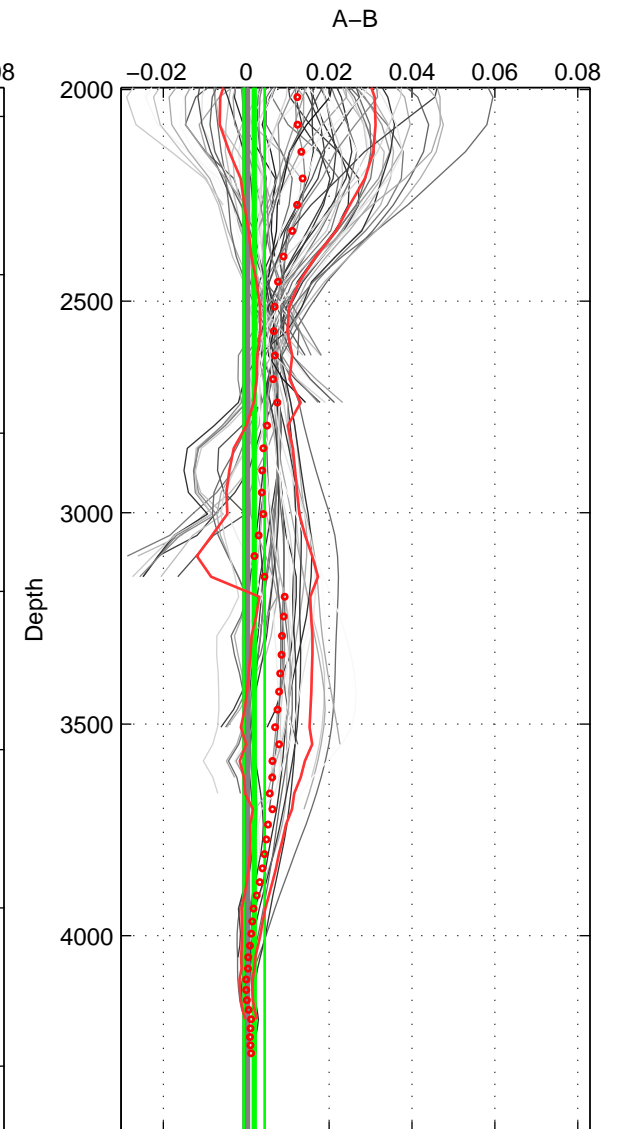

Cruise A (red). Date: Jul 1990 Cruisename: 295-64TR19900701

Cruise B (blue). Date: May 1998 Cruisename: 315-74DI19980423

*** "Favourite" values are means of spaces 1 2 3.

	Offset	O.StDev	Ratio	R.Stdev	Rating
SIGMA:	0.005	0.003	1.000	0.000	5
THETA:	0.002	0.002	1.000	0.000	5
DEPTH:	0.002	0.003	1.000	0.000	5
FAV.:	0.003	0.003	1.000	0.000	5

Profiles of A: 9
 Profiles of B: 12
 Diff profs : 70
 WMoffset (A-B): 0.0046008
 WMoffset stdev: 0.003196
 WMratio (A/B): 1.0001
 WMratio stdev: 9.1504e-05

Quality (1-5): 5

Profiles of A: 9
 Profiles of B: 12
 Diff profs : 70
 WMoffset (A-B): 0.0015227
 WMoffset stdev: 0.0019886
 WMratio (A/B): 1
 WMratio stdev: 5.6949e-05

Quality (1-5): 5

Profiles of A: 9
 Profiles of B: 12
 Diff profs : 70
 WMoffset (A-B): 0.0018974
 WMoffset stdev: 0.0025174
 WMratio (A/B): 1.0001
 WMratio stdev: 7.2123e-05

Quality (1-5): 5