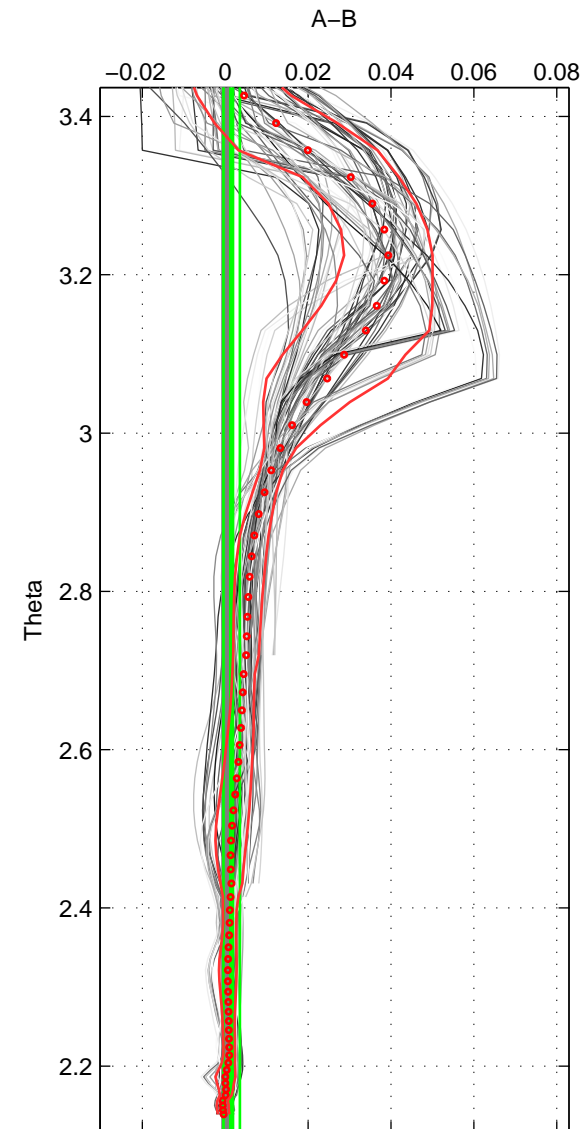

Cruise A (red). Date: Jul 1990 Cruisename: 295-64TR19900701

Cruise B (blue). Date: May 1998 Cruisename: 315-74DI19980423

*** "Favourite" values are means of spaces 1 2 3.

	Offset	O.StDev	Ratio	R.Stdev	Rating
SIGMA:	0.005	0.003	1.000	0.000	5
THETA:	0.002	0.002	1.000	0.000	5
DEPTH:	0.002	0.003	1.000	0.000	5
FAV.:	0.003	0.003	1.000	0.000	5

Profiles of A: 9
 Profiles of B: 12
 Diff profs : 70
 WMoffset (A-B): 0.0046008
 WMoffset stdev: 0.003196
 WMratio (A/B): 1.0001
 WMratio stdev: 9.1504e-05

Quality (1-5): 5

Profiles of A: 9
 Profiles of B: 12
 Diff profs : 70
 WMoffset (A-B): 0.0015227
 WMoffset stdev: 0.0019886
 WMratio (A/B): 1
 WMratio stdev: 5.6949e-05

Quality (1-5): 5

Profiles of A: 9
 Profiles of B: 12
 Diff profs : 70
 WMoffset (A-B): 0.0018974
 WMoffset stdev: 0.0025174
 WMratio (A/B): 1.0001
 WMratio stdev: 7.2123e-05

Quality (1-5): 5