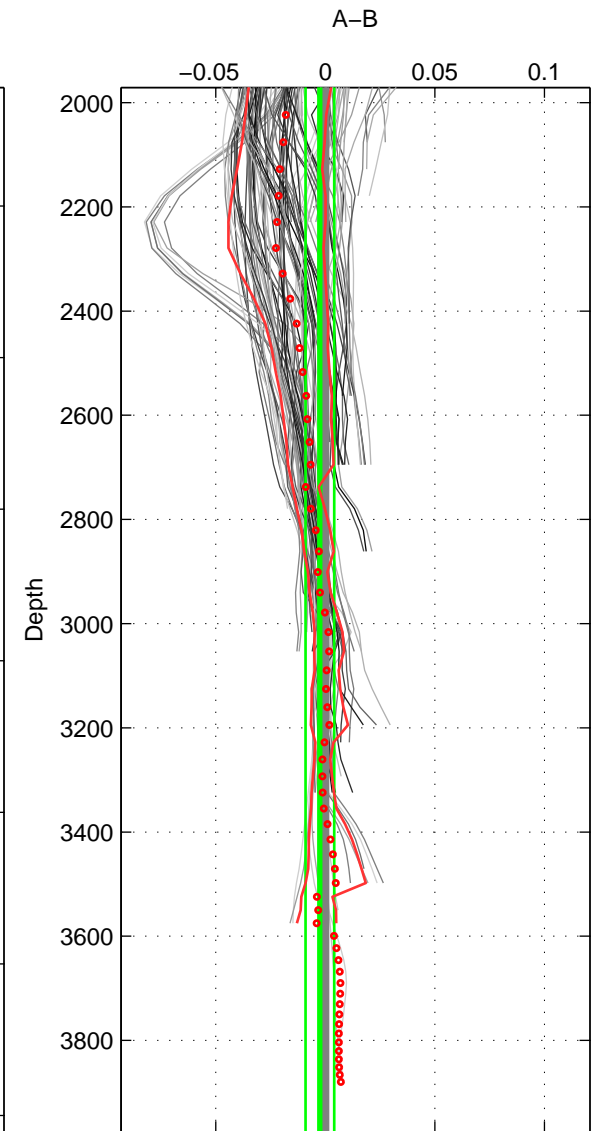

Cruise A (red). Date: Jun 2008 Cruisename: 276-35TH20080610

Cruise B (blue). Date: Jul 1990 Cruisename: 295-64TR19900701

\*\*\* "Favourite" values are means of spaces 1 2 3.

	Offset	O.StDev	Ratio	R.Stdev	Rating
SIGMA:	-0.004	0.007	1.000	0.000	5
THETA:	-0.001	0.003	1.000	0.000	5
DEPTH:	-0.002	0.007	1.000	0.000	5
FAV. :	-0.002	0.006	1.000	0.000	5

Profiles of A: 24  
 Profiles of B: 17  
 Diff profs : 100  
 WMoffset (A-B): -0.0038404  
 WMoffset stdev: 0.0072797  
 WMratio (A/B): 0.99989  
 WMratio stdev: 0.0002083

Quality (1-5): 5

Profiles of A: 24  
 Profiles of B: 17  
 Diff profs : 100  
 WMoffset (A-B): -0.00076125  
 WMoffset stdev: 0.0032358  
 WMratio (A/B): 0.99998  
 WMratio stdev: 9.2638e-05

Quality (1-5): 5

Profiles of A: 24  
 Profiles of B: 17  
 Diff profs : 100  
 WMoffset (A-B): -0.0024575  
 WMoffset stdev: 0.0065517  
 WMratio (A/B): 0.99993  
 WMratio stdev: 0.00018747

Quality (1-5): 5