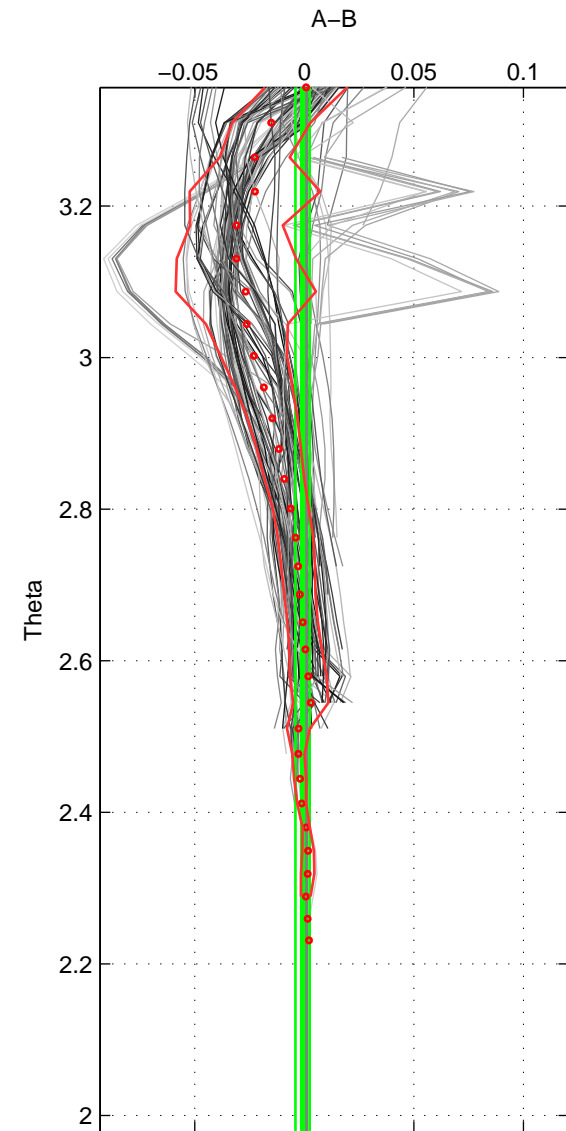

Cruise A (red). Date: Jun 2008 Cruisename: 276-35TH20080610

Cruise B (blue). Date: Jul 1990 Cruisename: 295-64TR19900701

\*\*\* "Favourite" values are means of spaces 1 2 3.

	Offset	O.StDev	Ratio	R.Stdev	Rating
SIGMA:	-0.004	0.007	1.000	0.000	5
THETA:	-0.001	0.003	1.000	0.000	5
DEPTH:	-0.002	0.007	1.000	0.000	5
FAV. :	-0.002	0.006	1.000	0.000	5

Profiles of A: 24  
 Profiles of B: 17  
 Diff profs : 100  
 WMoffset (A-B): -0.0038404  
 WMoffset stdev: 0.0072797  
 WMratio (A/B): 0.99989  
 WMratio stdev: 0.0002083

Quality (1-5): 5

Profiles of A: 24  
 Profiles of B: 17  
 Diff profs : 100  
 WMoffset (A-B): -0.00076125  
 WMoffset stdev: 0.0032358  
 WMratio (A/B): 0.99998  
 WMratio stdev: 9.2638e-05

Quality (1-5): 5

Profiles of A: 24  
 Profiles of B: 17  
 Diff profs : 100  
 WMoffset (A-B): -0.0024575  
 WMoffset stdev: 0.0065517  
 WMratio (A/B): 0.99993  
 WMratio stdev: 0.00018747

Quality (1-5): 5