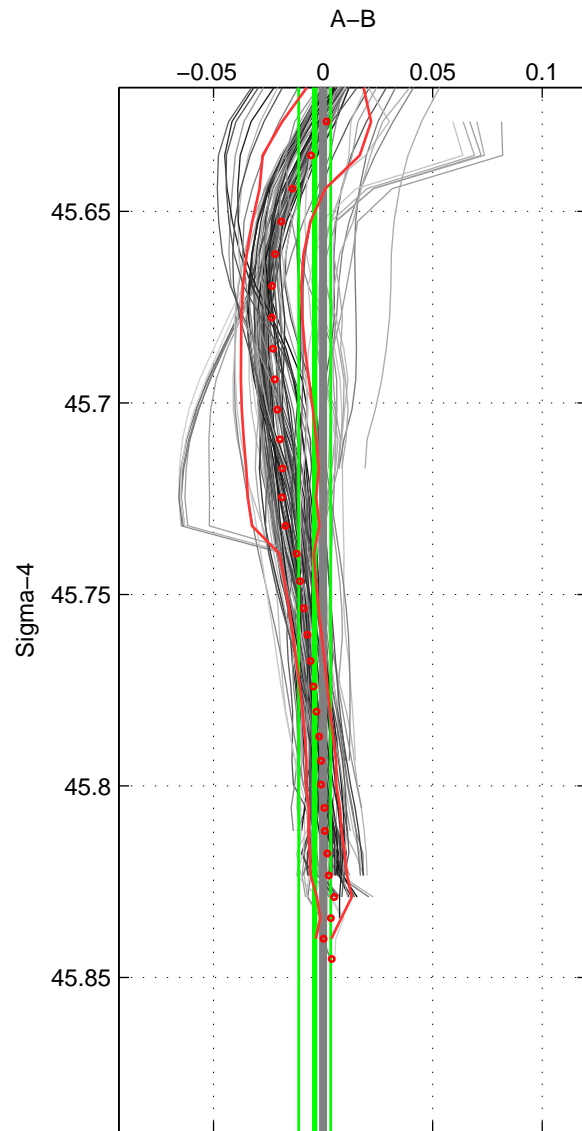

Cruise A (red). Date: Jun 2008 Cruisename: 276-35TH20080610

Cruise B (blue). Date: Jul 1990 Cruisename: 295-64TR19900701

\*\*\* "Favourite" values are means of spaces 1 2 3.

	Offset	O.StDev	Ratio	R.Stdev	Rating
SIGMA:	-0.004	0.007	1.000	0.000	5
THETA:	-0.001	0.003	1.000	0.000	5
DEPTH:	-0.002	0.007	1.000	0.000	5
FAV. :	-0.002	0.006	1.000	0.000	5

Profiles of A: 24  
 Profiles of B: 17  
 Diff profs : 100  
 WMoffset (A-B): -0.0038404  
 WMoffset stdev: 0.0072797  
 WMratio (A/B): 0.99989  
 WMratio stdev: 0.0002083

Quality (1-5): 5

Profiles of A: 24  
 Profiles of B: 17  
 Diff profs : 100  
 WMoffset (A-B): -0.00076125  
 WMoffset stdev: 0.0032358  
 WMratio (A/B): 0.99998  
 WMratio stdev: 9.2638e-05

Quality (1-5): 5

Profiles of A: 24  
 Profiles of B: 17  
 Diff profs : 100  
 WMoffset (A-B): -0.0024575  
 WMoffset stdev: 0.0065517  
 WMratio (A/B): 0.99993  
 WMratio stdev: 0.00018747

Quality (1-5): 5