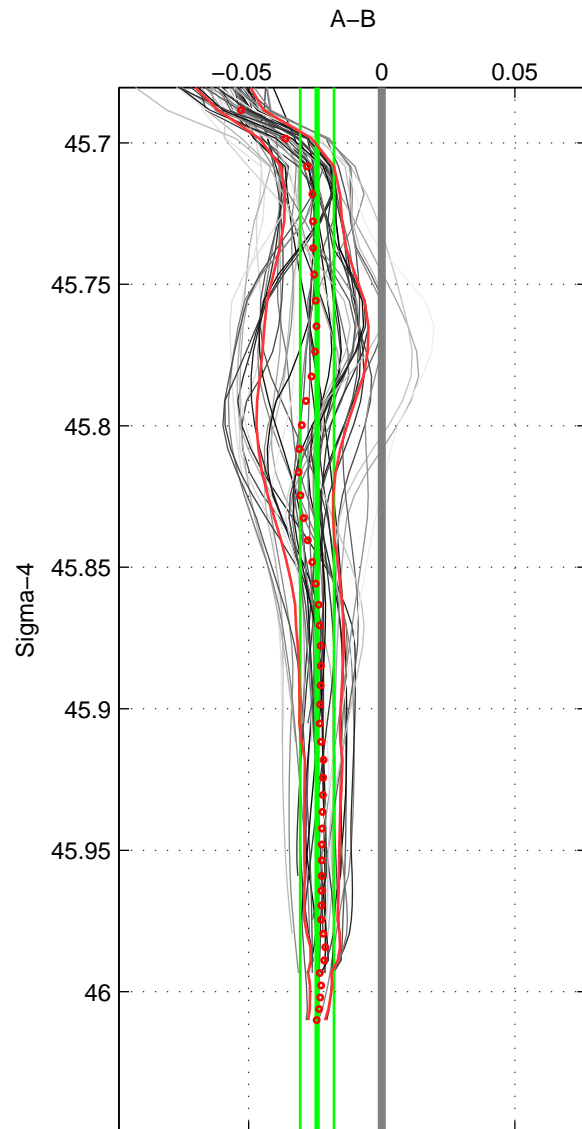

Cruise A (red). Date: Aug 1999 Cruisename: 158-06MT19990813

Cruise B (blue). Date: Jun 2010 Cruisename: 277-35TH20100608

\*\*\* "Favourite" values are means of spaces 1 2 3.

	Offset	O.StDev	Ratio	R.Stdev	Rating
SIGMA:	-0.024	0.006	0.999	0.000	4
THETA:	-0.025	0.007	0.999	0.000	4
DEPTH:	-0.034	0.020	0.999	0.001	4
FAV.:	-0.028	0.011	0.999	0.000	4

Profiles of A: 6  
 Profiles of B: 12  
 Diff profs: 51  
 WMoffset (A-B): -0.024301  
 WMoffset stdev: 0.0063536  
 WMratio (A/B): 0.9993  
 WMratio stdev: 0.0001821

Quality (1-5): 4

Profiles of A: 6  
 Profiles of B: 12  
 Diff profs: 51  
 WMoffset (A-B): -0.024758  
 WMoffset stdev: 0.0074133  
 WMratio (A/B): 0.99929  
 WMratio stdev: 0.00021244

Quality (1-5): 4

Profiles of A: 6  
 Profiles of B: 12  
 Diff profs: 51  
 WMoffset (A-B): -0.033902  
 WMoffset stdev: 0.019722  
 WMratio (A/B): 0.99903  
 WMratio stdev: 0.00056471

Quality (1-5): 4