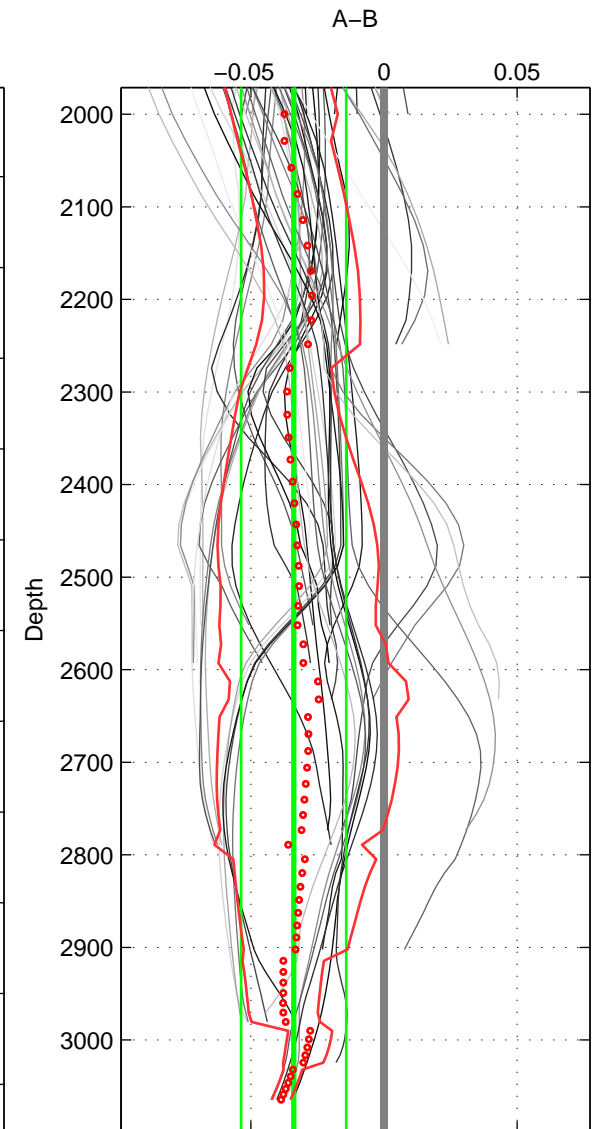

Cruise A (red). Date: Aug 1999 Cruisename: 158-06MT19990813

Cruise B (blue). Date: Jun 2010 Cruisename: 277-35TH20100608

\*\*\* "Favourite" values are means of spaces 1 2 3.

	Offset	O.StDev	Ratio	R.Stdev	Rating
SIGMA:	-0.024	0.006	0.999	0.000	4
THETA:	-0.025	0.007	0.999	0.000	4
DEPTH:	-0.034	0.020	0.999	0.001	4
FAV.:	-0.028	0.011	0.999	0.000	4

Profiles of A: 6  
 Profiles of B: 12  
 Diff profs: 51  
 WMoffset (A-B): -0.024301  
 WMoffset stdev: 0.0063536  
 WMratio (A/B): 0.9993  
 WMratio stdev: 0.0001821

Quality (1-5): 4

Profiles of A: 6  
 Profiles of B: 12  
 Diff profs: 51  
 WMoffset (A-B): -0.024758  
 WMoffset stdev: 0.0074133  
 WMratio (A/B): 0.99929  
 WMratio stdev: 0.00021244

Quality (1-5): 4

Profiles of A: 6  
 Profiles of B: 12  
 Diff profs: 51  
 WMoffset (A-B): -0.033902  
 WMoffset stdev: 0.019722  
 WMratio (A/B): 0.99903  
 WMratio stdev: 0.00056471

Quality (1-5): 4