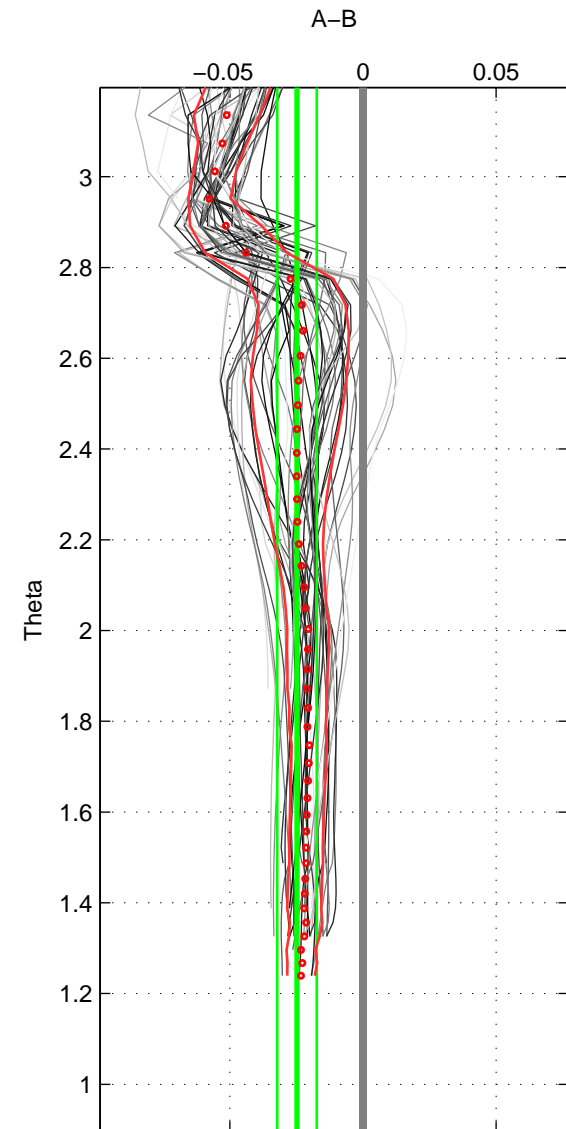

Cruise A (red). Date: Aug 1999 Cruisename: 158-06MT19990813

Cruise B (blue). Date: Jun 2010 Cruisename: 277-35TH20100608

\*\*\* "Favourite" values are means of spaces 1 2 3.

	Offset	O.StDev	Ratio	R.Stdev	Rating
SIGMA:	-0.024	0.006	0.999	0.000	4
THETA:	-0.025	0.007	0.999	0.000	4
DEPTH:	-0.034	0.020	0.999	0.001	4
FAV.:	-0.028	0.011	0.999	0.000	4

Profiles of A: 6  
 Profiles of B: 12  
 Diff profs: 51  
 WMoffset (A-B): -0.024301  
 WMoffset stdev: 0.0063536  
 WMratio (A/B): 0.9993  
 WMratio stdev: 0.0001821

Quality (1-5): 4

Profiles of A: 6  
 Profiles of B: 12  
 Diff profs: 51  
 WMoffset (A-B): -0.024758  
 WMoffset stdev: 0.0074133  
 WMratio (A/B): 0.99929  
 WMratio stdev: 0.00021244

Quality (1-5): 4

Profiles of A: 6  
 Profiles of B: 12  
 Diff profs: 51  
 WMoffset (A-B): -0.033902  
 WMoffset stdev: 0.019722  
 WMratio (A/B): 0.99903  
 WMratio stdev: 0.00056471

Quality (1-5): 4