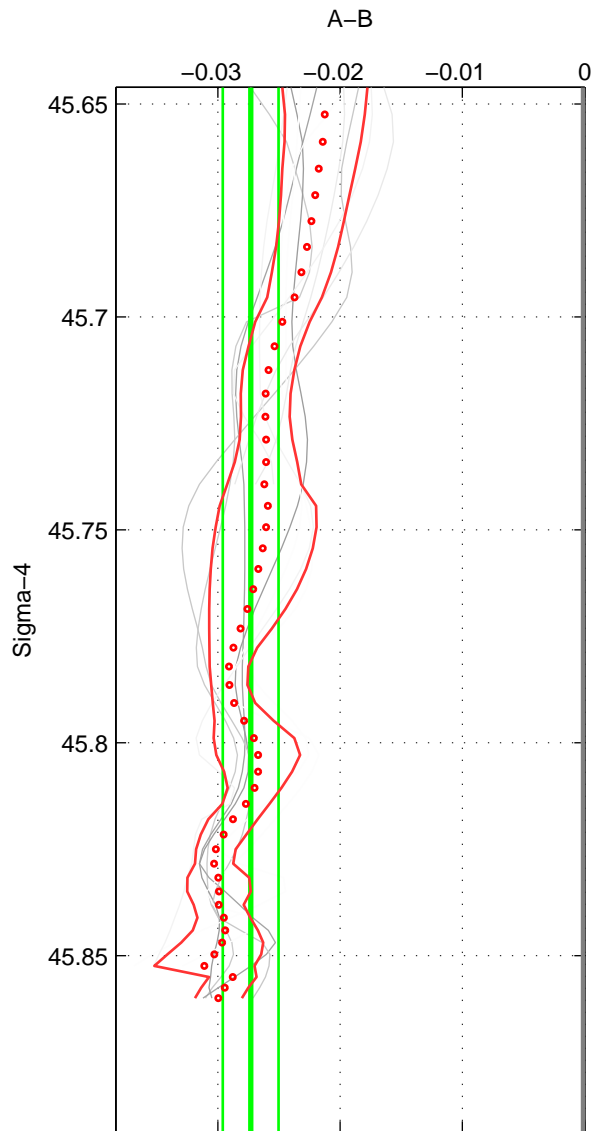

Cruise A (red). Date: Oct 2002 Cruisename: 164-06MT20021013

Cruise B (blue). Date: Feb 1993 Cruisename: 260-35A319930213

\*\*\* "Favourite" values are means of spaces 1 2 3.

	Offset	O.StDev	Ratio	R.Stdev	Rating
SIGMA:	-0.027	0.002	0.999	0.000	5
THETA:	-0.022	0.002	0.999	0.000	5
DEPTH:	-0.020	0.002	0.999	0.000	5
FAV. :	-0.023	0.002	0.999	0.000	5

Profiles of A: 3  
 Profiles of B: 10  
 Diff profs : 10  
 WMoffset (A-B): -0.027325  
 WMoffset stdev: 0.0022765  
 WMratio (A/B): 0.99922  
 WMratio stdev: 6.5125e-05

Quality (1-5): 5

Profiles of A: 3  
 Profiles of B: 10  
 Diff profs : 10  
 WMoffset (A-B): -0.021622  
 WMoffset stdev: 0.0018677  
 WMratio (A/B): 0.99938  
 WMratio stdev: 5.3463e-05

Quality (1-5): 5

Profiles of A: 3  
 Profiles of B: 10  
 Diff profs : 10  
 WMoffset (A-B): -0.019958  
 WMoffset stdev: 0.0021147  
 WMratio (A/B): 0.99943  
 WMratio stdev: 6.052e-05

Quality (1-5): 5