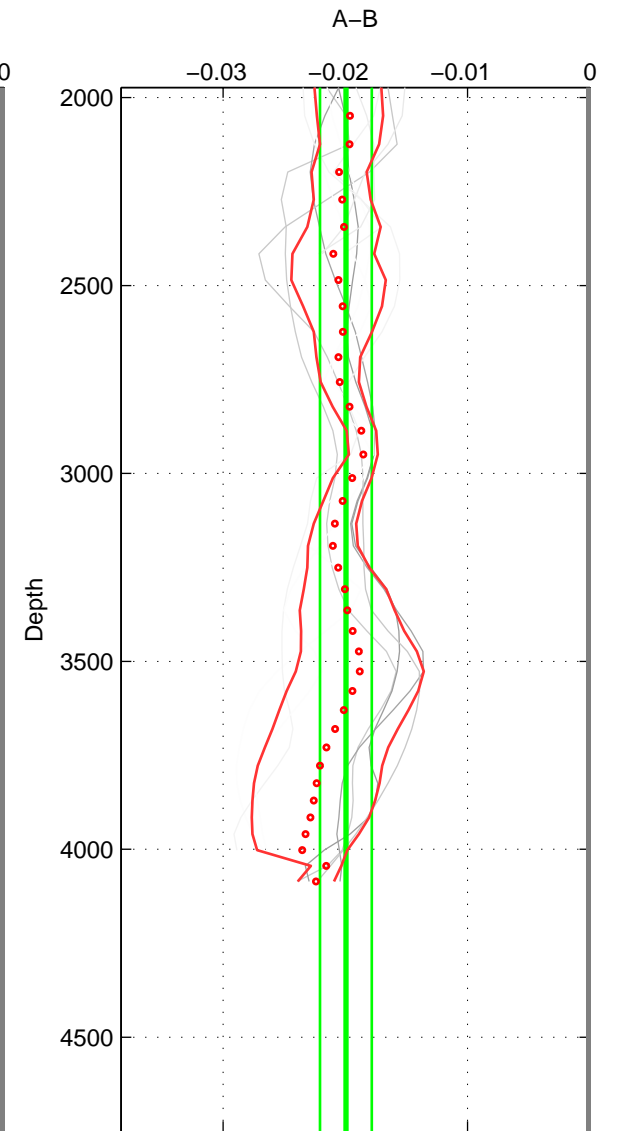

Cruise A (red). Date: Oct 2002 Cruisename: 164-06MT20021013

Cruise B (blue). Date: Feb 1993 Cruisename: 260-35A319930213

\*\*\* "Favourite" values are means of spaces 1 2 3.

	Offset	O.StDev	Ratio	R.Stdev	Rating
SIGMA:	-0.027	0.002	0.999	0.000	5
THETA:	-0.022	0.002	0.999	0.000	5
DEPTH:	-0.020	0.002	0.999	0.000	5
FAV. :	-0.023	0.002	0.999	0.000	5

Profiles of A: 3  
 Profiles of B: 10  
 Diff profs : 10  
 WMoffset (A-B): -0.027325  
 WMoffset stdev: 0.0022765  
 WMratio (A/B): 0.99922  
 WMratio stdev: 6.5125e-05

Quality (1-5): 5

Profiles of A: 3  
 Profiles of B: 10  
 Diff profs : 10  
 WMoffset (A-B): -0.021622  
 WMoffset stdev: 0.0018677  
 WMratio (A/B): 0.99938  
 WMratio stdev: 5.3463e-05

Quality (1-5): 5

Profiles of A: 3  
 Profiles of B: 10  
 Diff profs : 10  
 WMoffset (A-B): -0.019958  
 WMoffset stdev: 0.0021147  
 WMratio (A/B): 0.99943  
 WMratio stdev: 6.052e-05

Quality (1-5): 5