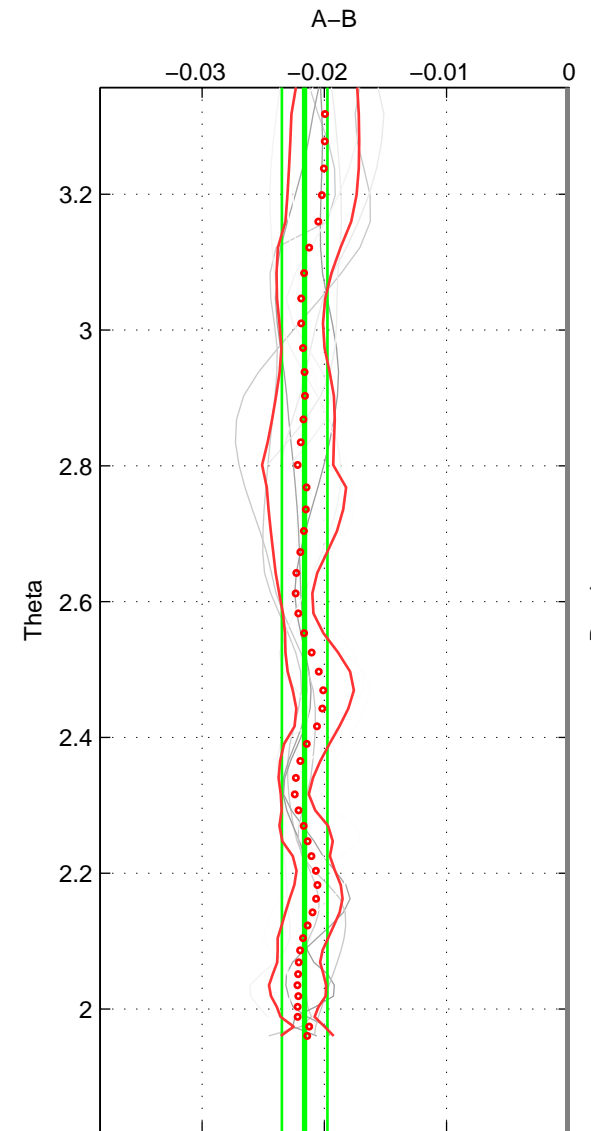

Cruise A (red). Date: Oct 2002 Cruisename: 164-06MT20021013

Cruise B (blue). Date: Feb 1993 Cruisename: 260-35A319930213

\*\*\* "Favourite" values are means of spaces 1 2 3.

	Offset	O.StDev	Ratio	R.Stdev	Rating
SIGMA:	-0.027	0.002	0.999	0.000	5
THETA:	-0.022	0.002	0.999	0.000	5
DEPTH:	-0.020	0.002	0.999	0.000	5
FAV. :	-0.023	0.002	0.999	0.000	5

Profiles of A: 3  
 Profiles of B: 10  
 Diff profs : 10  
 WMoffset (A-B): -0.027325  
 WMoffset stdev: 0.0022765  
 WMratio (A/B): 0.99922  
 WMratio stdev: 6.5125e-05

Quality (1-5): 5

Profiles of A: 3  
 Profiles of B: 10  
 Diff profs : 10  
 WMoffset (A-B): -0.021622  
 WMoffset stdev: 0.0018677  
 WMratio (A/B): 0.99938  
 WMratio stdev: 5.3463e-05

Quality (1-5): 5

Profiles of A: 3  
 Profiles of B: 10  
 Diff profs : 10  
 WMoffset (A-B): -0.019958  
 WMoffset stdev: 0.0021147  
 WMratio (A/B): 0.99943  
 WMratio stdev: 6.052e-05

Quality (1-5): 5