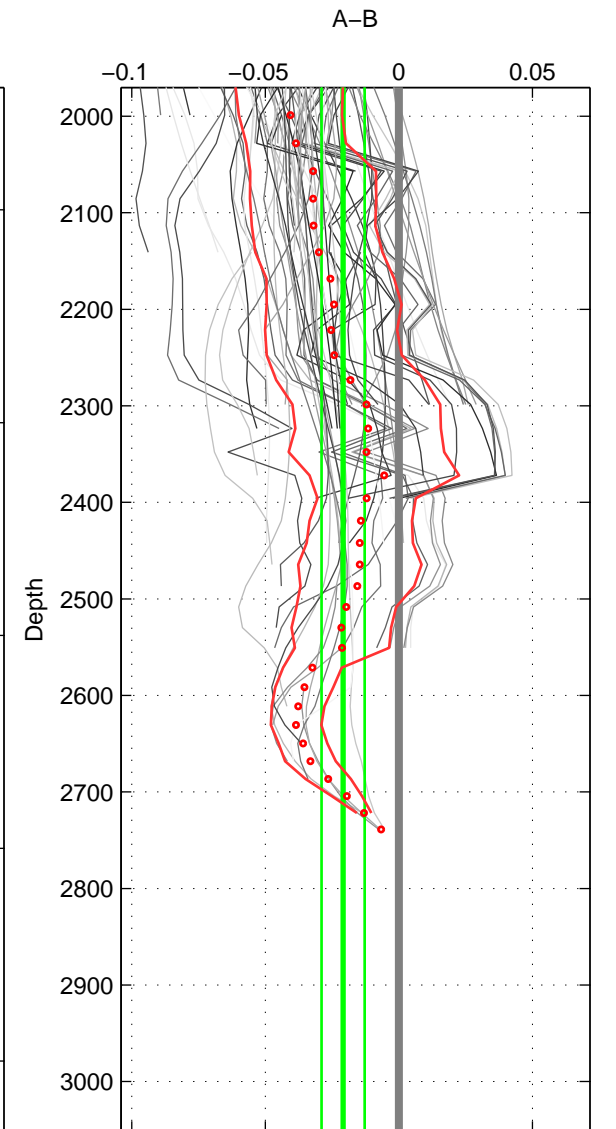

Cruise A (red). Date: Jul 2001 Cruisename: 160-06MT20010620

Cruise B (blue). Date: Nov 1972 Cruisename: 219-316N19720718.1

\*\*\* "Favourite" values are means of spaces 1 2 3.

	Offset	O.StDev	Ratio	R.Stdev	Rating
SIGMA:	-0.028	0.013	0.999	0.000	4
THETA:	-0.022	0.011	0.999	0.000	4
DEPTH:	-0.021	0.008	0.999	0.000	4
FAV.:	-0.023	0.011	0.999	0.000	4

Profiles of A: 40  
 Profiles of B: 6  
 Diff profs : 82  
 WMoffset (A-B): -0.027986  
 WMoffset stdev: 0.01324  
 WMratio (A/B): 0.9992  
 WMratio stdev: 0.00037909

Quality (1-5): 4

Profiles of A: 41  
 Profiles of B: 6  
 Diff profs : 83  
 WMoffset (A-B): -0.021506  
 WMoffset stdev: 0.011393  
 WMratio (A/B): 0.99938  
 WMratio stdev: 0.00032635

Quality (1-5): 4

Profiles of A: 41  
 Profiles of B: 6  
 Diff profs : 82  
 WMoffset (A-B): -0.02093  
 WMoffset stdev: 0.0080791  
 WMratio (A/B): 0.9994  
 WMratio stdev: 0.00023155

Quality (1-5): 4