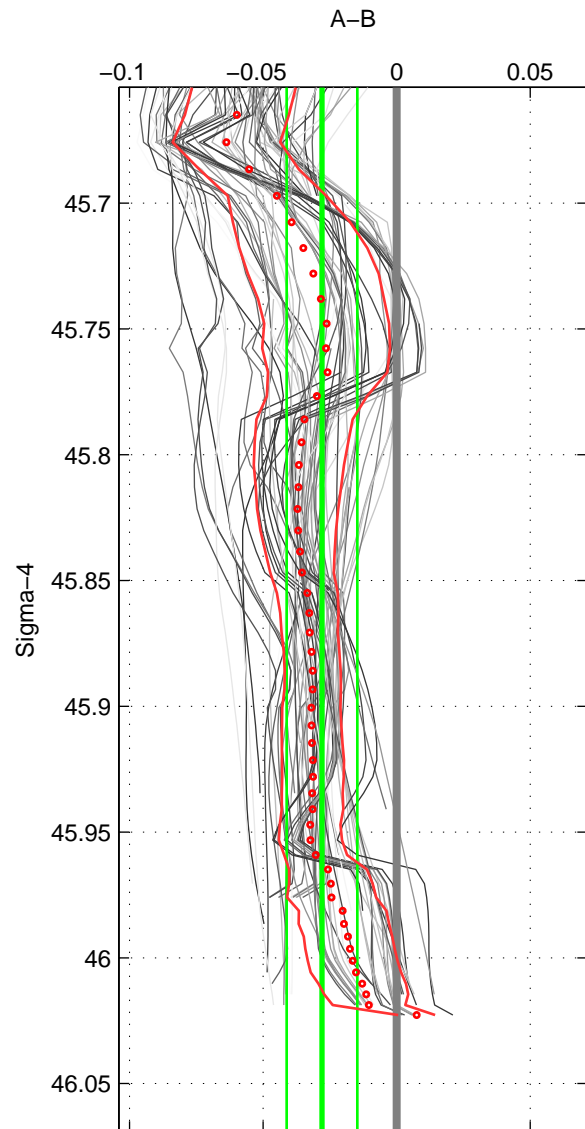

Cruise A (red). Date: Jul 2001 Cruisename: 160-06MT20010620

Cruise B (blue). Date: Nov 1972 Cruisename: 219-316N19720718.1

\*\*\* "Favourite" values are means of spaces 1 2 3.

	Offset	O.StDev	Ratio	R.Stdev	Rating
SIGMA:	-0.028	0.013	0.999	0.000	4
THETA:	-0.022	0.011	0.999	0.000	4
DEPTH:	-0.021	0.008	0.999	0.000	4
FAV.:	-0.023	0.011	0.999	0.000	4

Profiles of A: 40  
 Profiles of B: 6  
 Diff profs : 82  
 WMoffset (A-B): -0.027986  
 WMoffset stdev: 0.01324  
 WMratio (A/B): 0.9992  
 WMratio stdev: 0.00037909

Quality (1-5): 4

Profiles of A: 41  
 Profiles of B: 6  
 Diff profs : 83  
 WMoffset (A-B): -0.021506  
 WMoffset stdev: 0.011393  
 WMratio (A/B): 0.99938  
 WMratio stdev: 0.00032635

Quality (1-5): 4

Profiles of A: 41  
 Profiles of B: 6  
 Diff profs : 82  
 WMoffset (A-B): -0.02093  
 WMoffset stdev: 0.0080791  
 WMratio (A/B): 0.9994  
 WMratio stdev: 0.00023155

Quality (1-5): 4