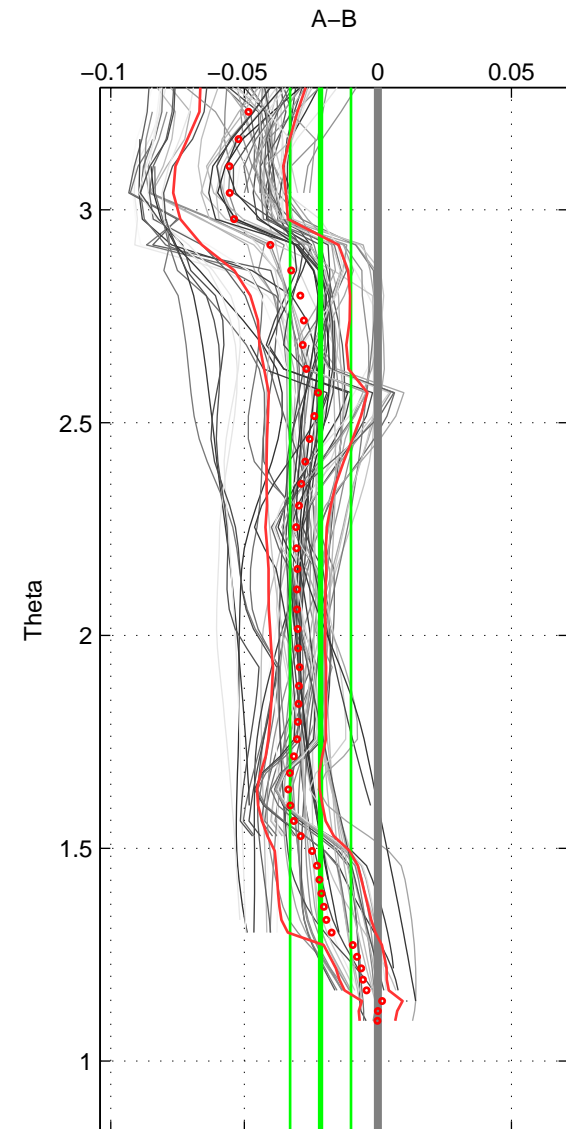

Cruise A (red). Date: Jul 2001 Cruisename: 160-06MT20010620

Cruise B (blue). Date: Nov 1972 Cruisename: 219-316N19720718.1

\*\*\* "Favourite" values are means of spaces 1 2 3.

	Offset	O.StDev	Ratio	R.Stdev	Rating
SIGMA:	-0.028	0.013	0.999	0.000	4
THETA:	-0.022	0.011	0.999	0.000	4
DEPTH:	-0.021	0.008	0.999	0.000	4
FAV.:	-0.023	0.011	0.999	0.000	4

Profiles of A: 40  
 Profiles of B: 6  
 Diff profs : 82  
 WMoffset (A-B): -0.027986  
 WMoffset stdev: 0.01324  
 WMratio (A/B): 0.9992  
 WMratio stdev: 0.00037909

Quality (1-5): 4

Profiles of A: 41  
 Profiles of B: 6  
 Diff profs : 83  
 WMoffset (A-B): -0.021506  
 WMoffset stdev: 0.011393  
 WMratio (A/B): 0.99938  
 WMratio stdev: 0.00032635

Quality (1-5): 4

Profiles of A: 41  
 Profiles of B: 6  
 Diff profs : 82  
 WMoffset (A-B): -0.02093  
 WMoffset stdev: 0.0080791  
 WMratio (A/B): 0.9994  
 WMratio stdev: 0.00023155

Quality (1-5): 4