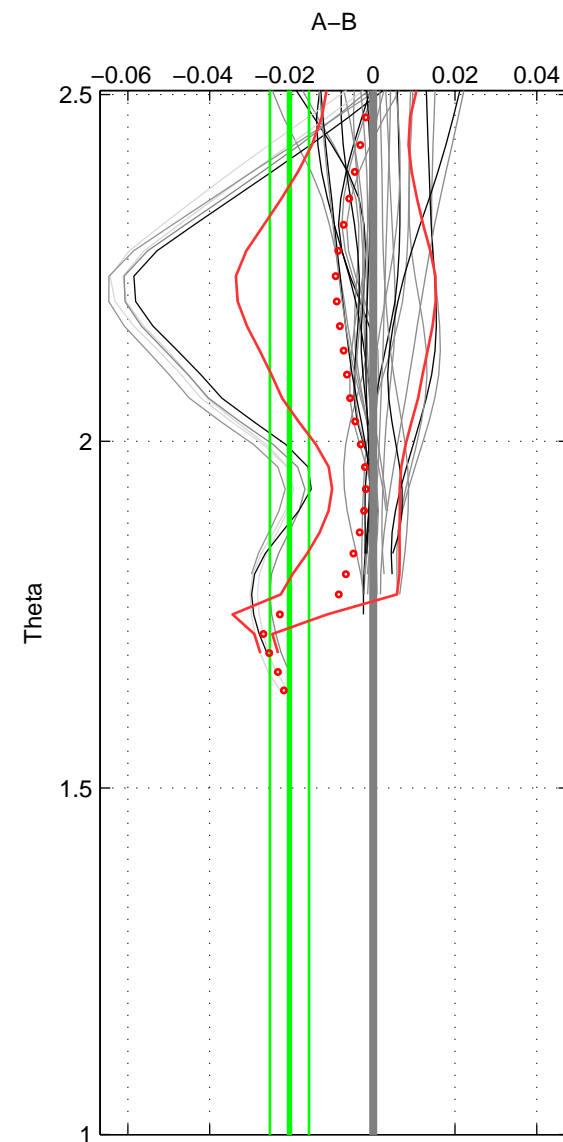

Cruise A (red). Date: Oct 2000 Cruisename: 555-49HG20000912
 Cruise B (blue). Date: Jun 1997 Cruisename: 681-49UP19970530

*** "Favourite" values are those of space 1.

	Offset	O.StDev	Ratio	R.Stdev	Rating
SIGMA:	-0.010	0.002	1.000	0.000	5
THETA:	-0.020	0.005	0.999	0.000	4
DEPTH:	-0.006	0.001	1.000	0.000	3
FAV.:	-0.010	0.002	1.000	0.000	5

Profiles of A: 10
 Profiles of B: 22
 Diff profs : 31
 WMoffset (A-B): -0.010129
 WMoffset stdev: 0.0023071
 WMratio (A/B): 0.99971
 WMratio stdev: 6.6613e-05

Quality (1-5): 5

Profiles of A: 10
 Profiles of B: 22
 Diff profs : 31
 WMoffset (A-B): -0.02048
 WMoffset stdev: 0.0047783
 WMratio (A/B): 0.99941
 WMratio stdev: 0.00013792

Quality (1-5): 4

Profiles of A: 10
 Profiles of B: 22
 Diff profs : 31
 WMoffset (A-B): -0.0062563
 WMoffset stdev: 0.0011298
 WMratio (A/B): 0.99982
 WMratio stdev: 3.2779e-05

Quality (1-5): 3

Please note that statistics are bad.