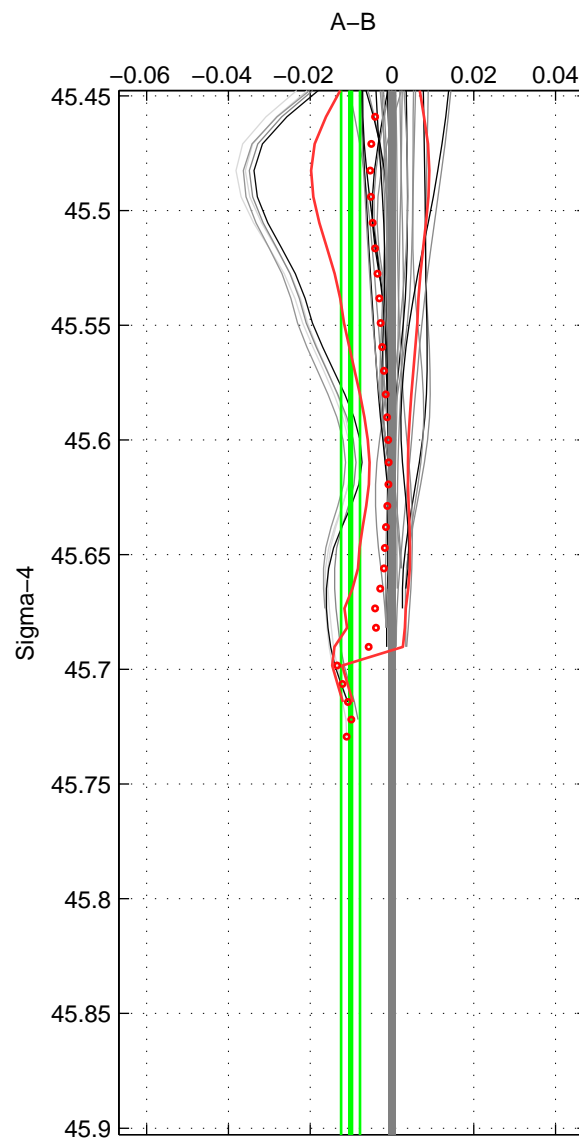

Cruise A (red). Date: Oct 2000 Cruisename: 555-49HG20000912
 Cruise B (blue). Date: Jun 1997 Cruisename: 681-49UP19970530

*** "Favourite" values are those of space 1.

	Offset	O.StDev	Ratio	R.Stdev	Rating
SIGMA:	-0.010	0.002	1.000	0.000	5
THETA:	-0.020	0.005	0.999	0.000	4
DEPTH:	-0.006	0.001	1.000	0.000	3
FAV.:	-0.010	0.002	1.000	0.000	5

Profiles of A: 10
 Profiles of B: 22
 Diff profs : 31
 WMoffset (A-B): -0.010129
 WMoffset stdev: 0.0023071
 WMratio (A/B): 0.99971
 WMratio stdev: 6.6613e-05

Quality (1-5): 5

Profiles of A: 10
 Profiles of B: 22
 Diff profs : 31
 WMoffset (A-B): -0.02048
 WMoffset stdev: 0.0047783
 WMratio (A/B): 0.99941
 WMratio stdev: 0.00013792

Quality (1-5): 4

Profiles of A: 10
 Profiles of B: 22
 Diff profs : 31
 WMoffset (A-B): -0.0062563
 WMoffset stdev: 0.0011298
 WMratio (A/B): 0.99982
 WMratio stdev: 3.2779e-05

Quality (1-5): 3

Please note that statistics are bad.