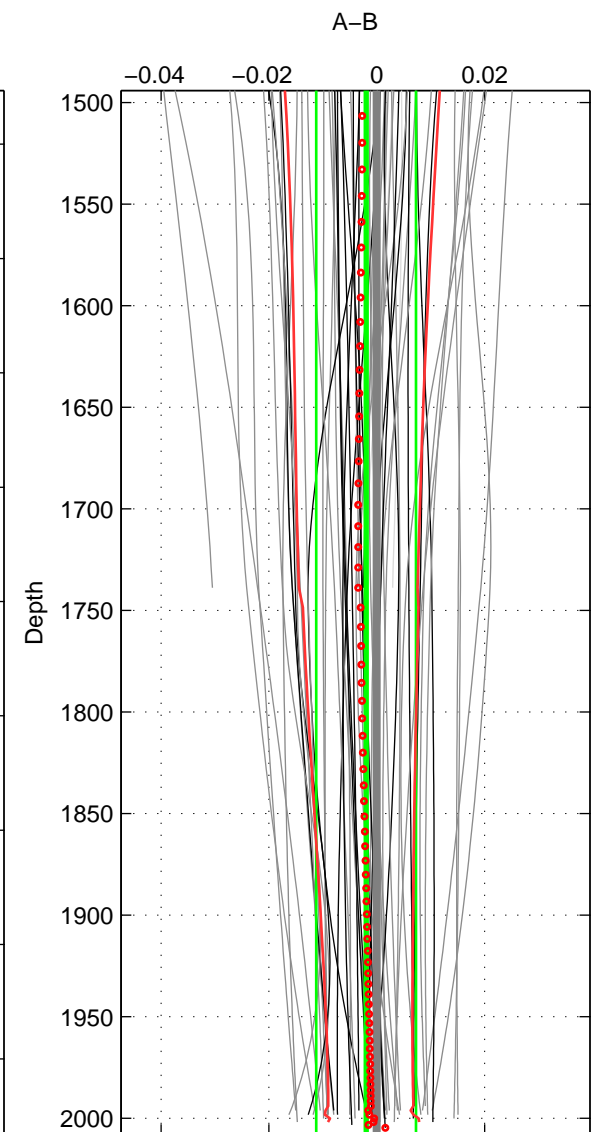

Cruise A (red). Date: Jun 1997 Cruisename: 681-49UP19970530

Cruise B (blue). Date: Oct 1997 Cruisename: 683-49UP19970912

\*\*\* "Favourite" values are means of spaces 1 2 3.

	Offset	O.StDev	Ratio	R.Stdev	Rating
SIGMA:	-0.001	0.002	1.000	0.000	4
THETA:	-0.001	0.004	1.000	0.000	4
DEPTH:	-0.002	0.009	1.000	0.000	4
FAV.:	-0.001	0.005	1.000	0.000	4

Profiles of A: 22  
 Profiles of B: 18  
 Diff profs : 53  
 WMoffset (A-B): -0.00057348  
 WMoffset stdev: 0.0022699  
 WMratio (A/B): 0.99998  
 WMratio stdev: 6.5662e-05

Quality (1-5): 4

Profiles of A: 22  
 Profiles of B: 18  
 Diff profs : 53  
 WMoffset (A-B): -0.00095357  
 WMoffset stdev: 0.0040727  
 WMratio (A/B): 0.99997  
 WMratio stdev: 0.00011782

Quality (1-5): 4

Profiles of A: 22  
 Profiles of B: 18  
 Diff profs : 53  
 WMoffset (A-B): -0.0019665  
 WMoffset stdev: 0.0092537  
 WMratio (A/B): 0.99994  
 WMratio stdev: 0.00026763

Quality (1-5): 4