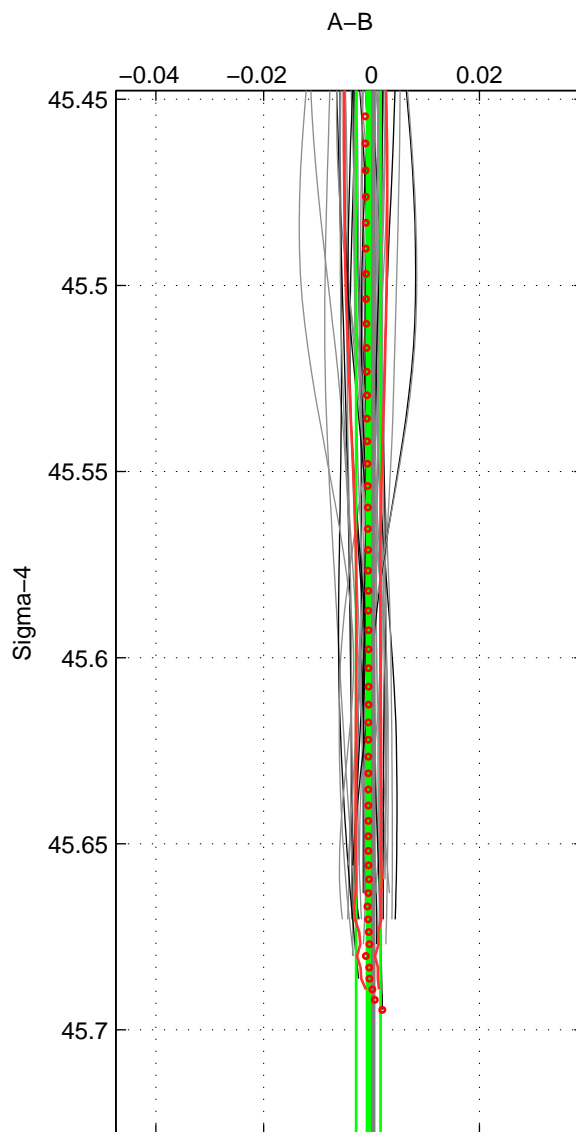

Cruise A (red). Date: Jun 1997 Cruisename: 681-49UP19970530

Cruise B (blue). Date: Oct 1997 Cruisename: 683-49UP19970912

\*\*\* "Favourite" values are means of spaces 1 2 3.

	Offset	O.StDev	Ratio	R.Stdev	Rating
SIGMA:	-0.001	0.002	1.000	0.000	4
THETA:	-0.001	0.004	1.000	0.000	4
DEPTH:	-0.002	0.009	1.000	0.000	4
FAV.:	-0.001	0.005	1.000	0.000	4

Profiles of A: 22  
 Profiles of B: 18  
 Diff profs : 53  
 WMoffset (A-B): -0.00057348  
 WMoffset stdev: 0.0022699  
 WMratio (A/B): 0.99998  
 WMratio stdev: 6.5662e-05

Quality (1-5): 4

Profiles of A: 22  
 Profiles of B: 18  
 Diff profs : 53  
 WMoffset (A-B): -0.00095357  
 WMoffset stdev: 0.0040727  
 WMratio (A/B): 0.99997  
 WMratio stdev: 0.00011782

Quality (1-5): 4

Profiles of A: 22  
 Profiles of B: 18  
 Diff profs : 53  
 WMoffset (A-B): -0.0019665  
 WMoffset stdev: 0.0092537  
 WMratio (A/B): 0.99994  
 WMratio stdev: 0.00026763

Quality (1-5): 4