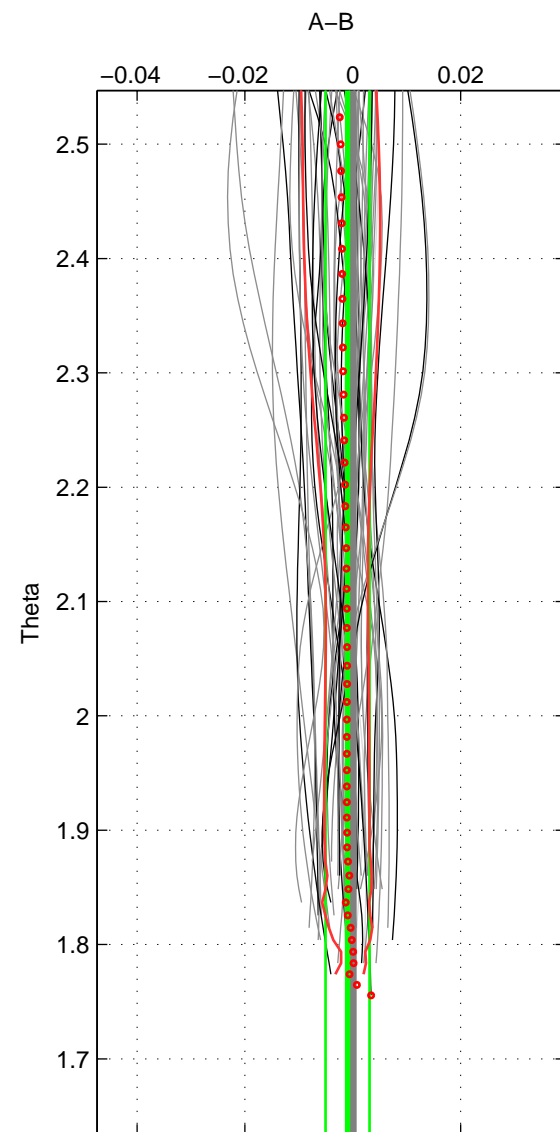

Cruise A (red). Date: Jun 1997 Cruisename: 681-49UP19970530

Cruise B (blue). Date: Oct 1997 Cruisename: 683-49UP19970912

\*\*\* "Favourite" values are means of spaces 1 2 3.

	Offset	O.StDev	Ratio	R.Stdev	Rating
SIGMA:	-0.001	0.002	1.000	0.000	4
THETA:	-0.001	0.004	1.000	0.000	4
DEPTH:	-0.002	0.009	1.000	0.000	4
FAV.:	-0.001	0.005	1.000	0.000	4

Profiles of A: 22  
 Profiles of B: 18  
 Diff profs : 53  
 WMoffset (A-B): -0.00057348  
 WMoffset stdev: 0.0022699  
 WMratio (A/B): 0.99998  
 WMratio stdev: 6.5662e-05

Quality (1-5): 4

Profiles of A: 22  
 Profiles of B: 18  
 Diff profs : 53  
 WMoffset (A-B): -0.00095357  
 WMoffset stdev: 0.0040727  
 WMratio (A/B): 0.99997  
 WMratio stdev: 0.00011782

Quality (1-5): 4

Profiles of A: 22  
 Profiles of B: 18  
 Diff profs : 53  
 WMoffset (A-B): -0.0019665  
 WMoffset stdev: 0.0092537  
 WMratio (A/B): 0.99994  
 WMratio stdev: 0.00026763

Quality (1-5): 4