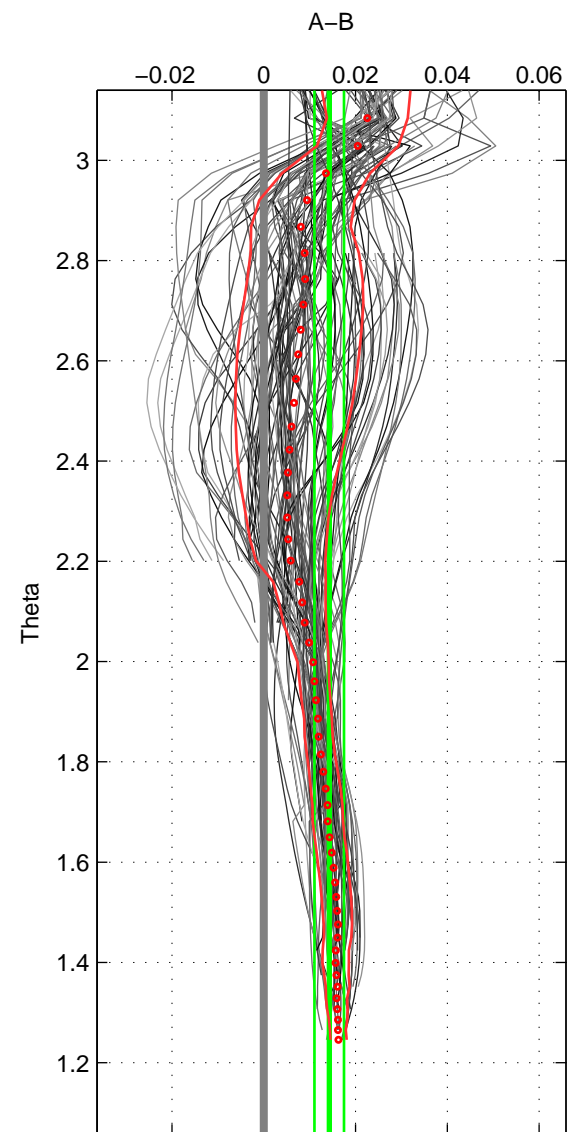

Cruise A (red). Date: Jun 2006 Cruisename: 135-06MM20060523

Cruise B (blue). Date: Jul 2003 Cruisename: 165-06MT20030626

*** "Favourite" values are means of spaces 1 2 3.

	Offset	O.StDev	Ratio	R.Stdev	Rating
SIGMA:	0.015	0.003	1.000	0.000	4
THETA:	0.014	0.003	1.000	0.000	4
DEPTH:	0.009	0.007	1.000	0.000	4
FAV.:	0.013	0.004	1.000	0.000	4

Profiles of A: 20
 Profiles of B: 7
 Diff profs : 100
 WMoffset (A-B): 0.014804
 WMoffset stdev: 0.0027939
 WMratio (A/B): 1.0004
 WMratio stdev: 8.0097e-05

Quality (1-5): 4

Profiles of A: 20
 Profiles of B: 7
 Diff profs : 100
 WMoffset (A-B): 0.014284
 WMoffset stdev: 0.0032341
 WMratio (A/B): 1.0004
 WMratio stdev: 9.272e-05

Quality (1-5): 4

Profiles of A: 20
 Profiles of B: 7
 Diff profs : 100
 WMoffset (A-B): 0.0088503
 WMoffset stdev: 0.0067899
 WMratio (A/B): 1.0003
 WMratio stdev: 0.00019457

Quality (1-5): 4