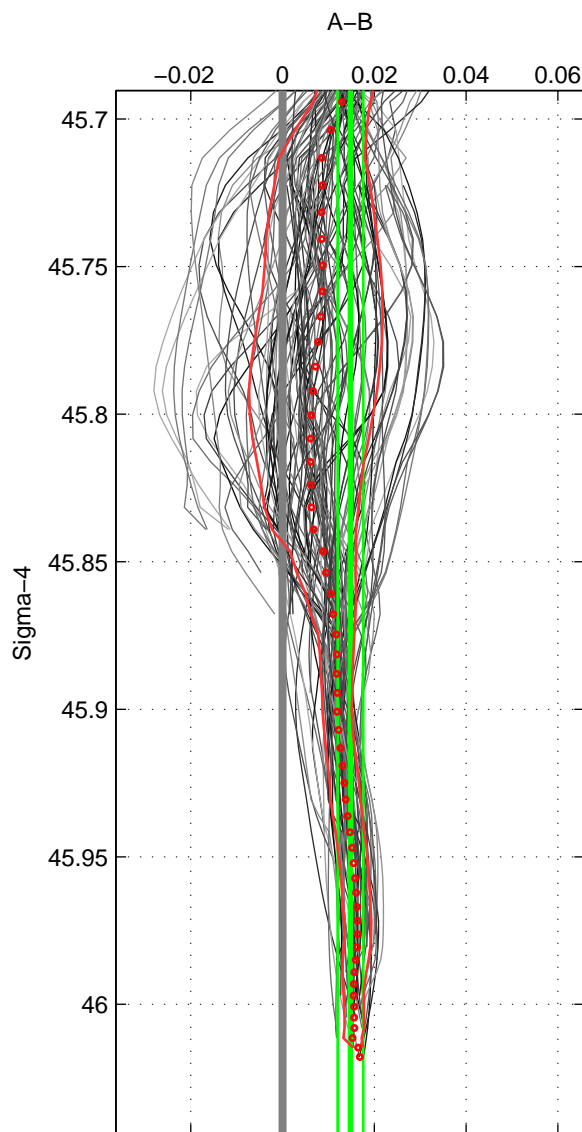

Cruise A (red). Date: Jun 2006 Cruisename: 135-06MM20060523

Cruise B (blue). Date: Jul 2003 Cruisename: 165-06MT20030626

*** "Favourite" values are means of spaces 1 2 3.

	Offset	O.StDev	Ratio	R.Stdev	Rating
SIGMA:	0.015	0.003	1.000	0.000	4
THETA:	0.014	0.003	1.000	0.000	4
DEPTH:	0.009	0.007	1.000	0.000	4
FAV.:	0.013	0.004	1.000	0.000	4

Profiles of A: 20
 Profiles of B: 7
 Diff profs : 100
 WMoffset (A-B): 0.014804
 WMoffset stdev: 0.0027939
 WMratio (A/B): 1.0004
 WMratio stdev: 8.0097e-05

Quality (1-5): 4

Profiles of A: 20
 Profiles of B: 7
 Diff profs : 100
 WMoffset (A-B): 0.014284
 WMoffset stdev: 0.0032341
 WMratio (A/B): 1.0004
 WMratio stdev: 9.272e-05

Quality (1-5): 4

Profiles of A: 20
 Profiles of B: 7
 Diff profs : 100
 WMoffset (A-B): 0.0088503
 WMoffset stdev: 0.0067899
 WMratio (A/B): 1.0003
 WMratio stdev: 0.00019457

Quality (1-5): 4