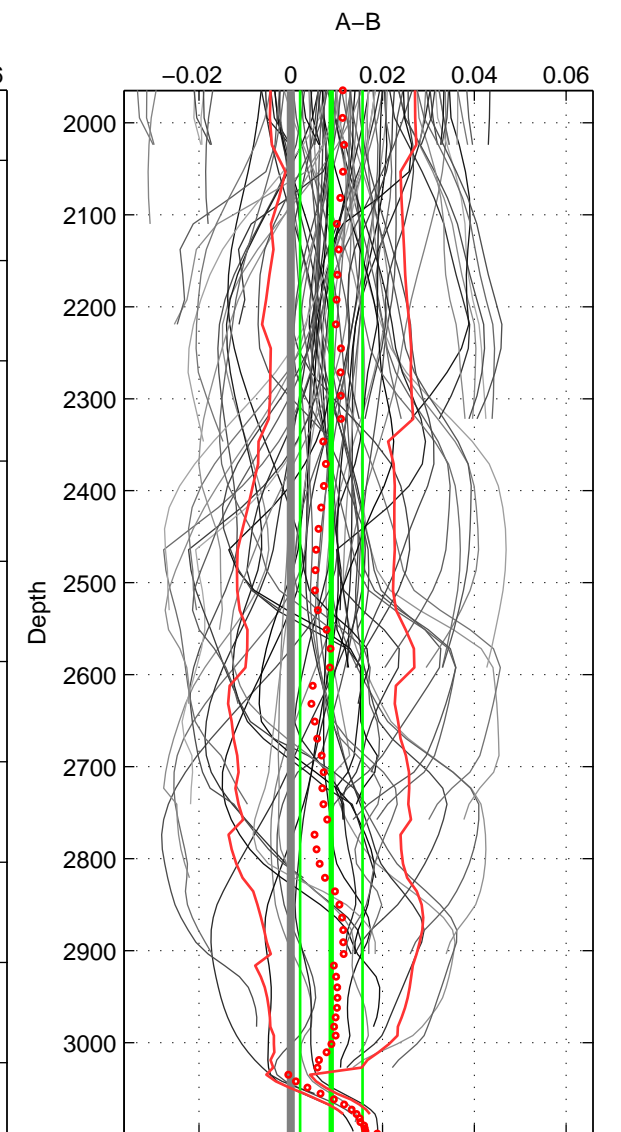

Cruise A (red). Date: Jun 2006 Cruisename: 135-06MM20060523

Cruise B (blue). Date: Jul 2003 Cruisename: 165-06MT20030626

*** "Favourite" values are means of spaces 1 2 3.

	Offset	O.StDev	Ratio	R.Stdev	Rating
SIGMA:	0.015	0.003	1.000	0.000	4
THETA:	0.014	0.003	1.000	0.000	4
DEPTH:	0.009	0.007	1.000	0.000	4
FAV.:	0.013	0.004	1.000	0.000	4

Profiles of A: 20
 Profiles of B: 7
 Diff profs : 100
 WMoffset (A-B): 0.014804
 WMoffset stdev: 0.0027939
 WMratio (A/B): 1.0004
 WMratio stdev: 8.0097e-05

Quality (1-5): 4

Profiles of A: 20
 Profiles of B: 7
 Diff profs : 100
 WMoffset (A-B): 0.014284
 WMoffset stdev: 0.0032341
 WMratio (A/B): 1.0004
 WMratio stdev: 9.272e-05

Quality (1-5): 4

Profiles of A: 20
 Profiles of B: 7
 Diff profs : 100
 WMoffset (A-B): 0.0088503
 WMoffset stdev: 0.0067899
 WMratio (A/B): 1.0003
 WMratio stdev: 0.00019457

Quality (1-5): 4