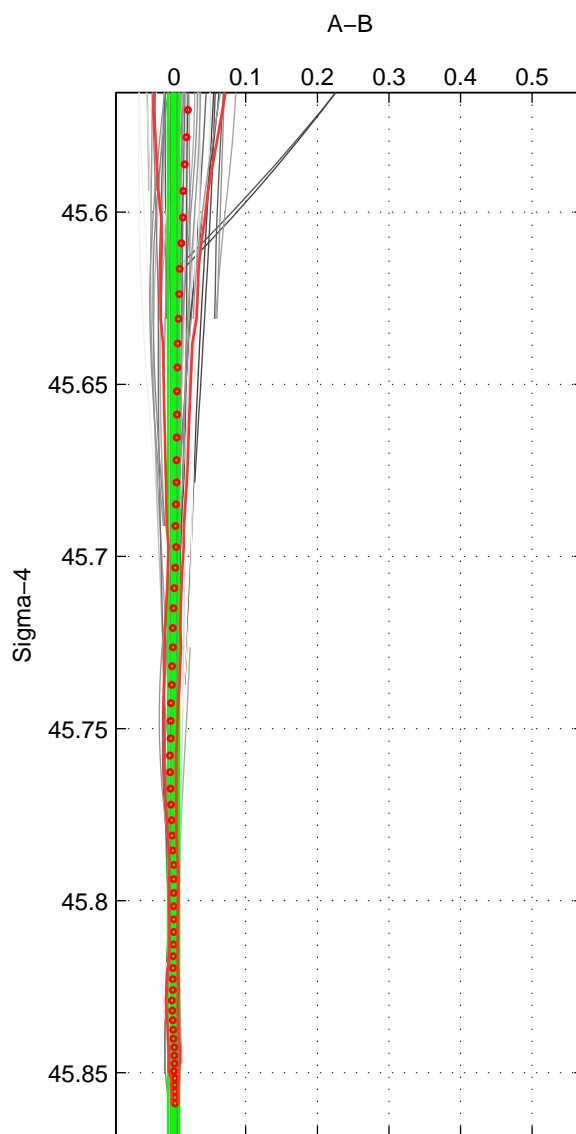

Cruise A (red). Date: Jun 1989 Cruisename: 268-35LU19890509

Cruise B (blue). Date: Aug 1998 Cruisename: 329-OMEX2

*** "Favourite" values are means of spaces 1 2 3.

	Offset	O.StDev	Ratio	R.Stdev	Rating
SIGMA:	-0.001	0.007	1.000	0.000	5
THETA:	-0.000	0.003	1.000	0.000	5
DEPTH:	0.000	0.005	1.000	0.000	5
FAV.:	-0.000	0.005	1.000	0.000	5

Profiles of A: 26
 Profiles of B: 9
 Diff profs : 65
 WMoffset (A-B): -0.00077304
 WMoffset stdev: 0.0074655
 WMratio (A/B): 0.99998
 WMratio stdev: 0.00021368

Quality (1-5): 5

Profiles of A: 26
 Profiles of B: 9
 Diff profs : 67
 WMoffset (A-B): -0.00016773
 WMoffset stdev: 0.0029088
 WMratio (A/B): 1
 WMratio stdev: 8.3365e-05

Quality (1-5): 5

Profiles of A: 26
 Profiles of B: 8
 Diff profs : 57
 WMoffset (A-B): 2.5114e-05
 WMoffset stdev: 0.004834
 WMratio (A/B): 1
 WMratio stdev: 0.00013852

Quality (1-5): 5