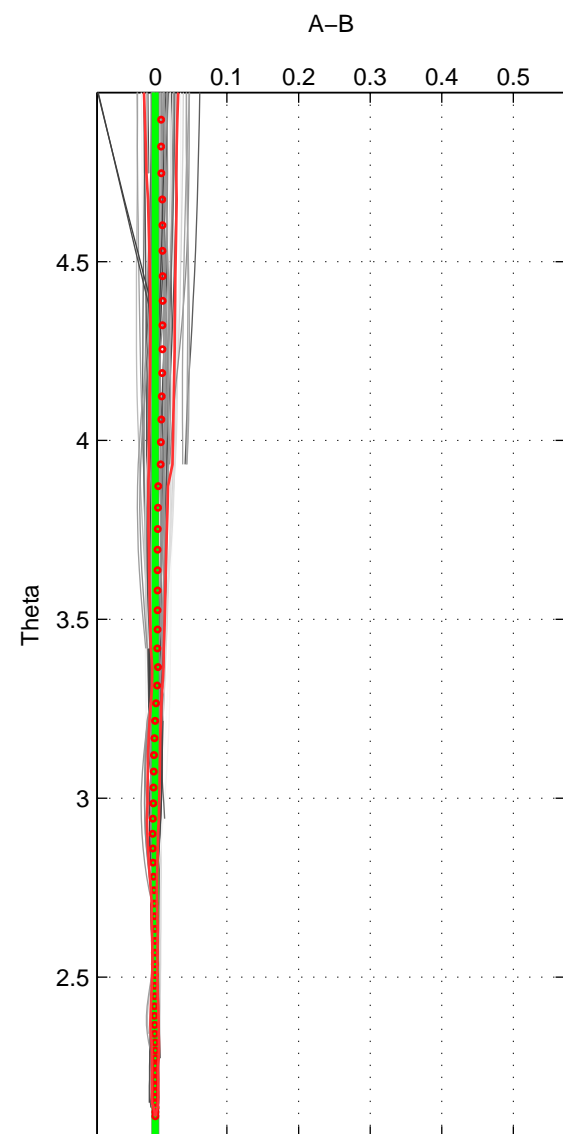

Cruise A (red). Date: Jun 1989 Cruisename: 268-35LU19890509

Cruise B (blue). Date: Aug 1998 Cruisename: 329-OMEX2

*** "Favourite" values are means of spaces 1 2 3.

	Offset	O.StDev	Ratio	R.Stdev	Rating
SIGMA:	-0.001	0.007	1.000	0.000	5
THETA:	-0.000	0.003	1.000	0.000	5
DEPTH:	0.000	0.005	1.000	0.000	5
FAV.:	-0.000	0.005	1.000	0.000	5

Profiles of A: 26
 Profiles of B: 9
 Diff profs : 65
 WMoffset (A-B): -0.00077304
 WMoffset stdev: 0.0074655
 WMratio (A/B): 0.99998
 WMratio stdev: 0.00021368

Quality (1-5): 5

Profiles of A: 26
 Profiles of B: 9
 Diff profs : 67
 WMoffset (A-B): -0.00016773
 WMoffset stdev: 0.0029088
 WMratio (A/B): 1
 WMratio stdev: 8.3365e-05

Quality (1-5): 5

Profiles of A: 26
 Profiles of B: 8
 Diff profs : 57
 WMoffset (A-B): 2.5114e-05
 WMoffset stdev: 0.004834
 WMratio (A/B): 1
 WMratio stdev: 0.00013852

Quality (1-5): 5