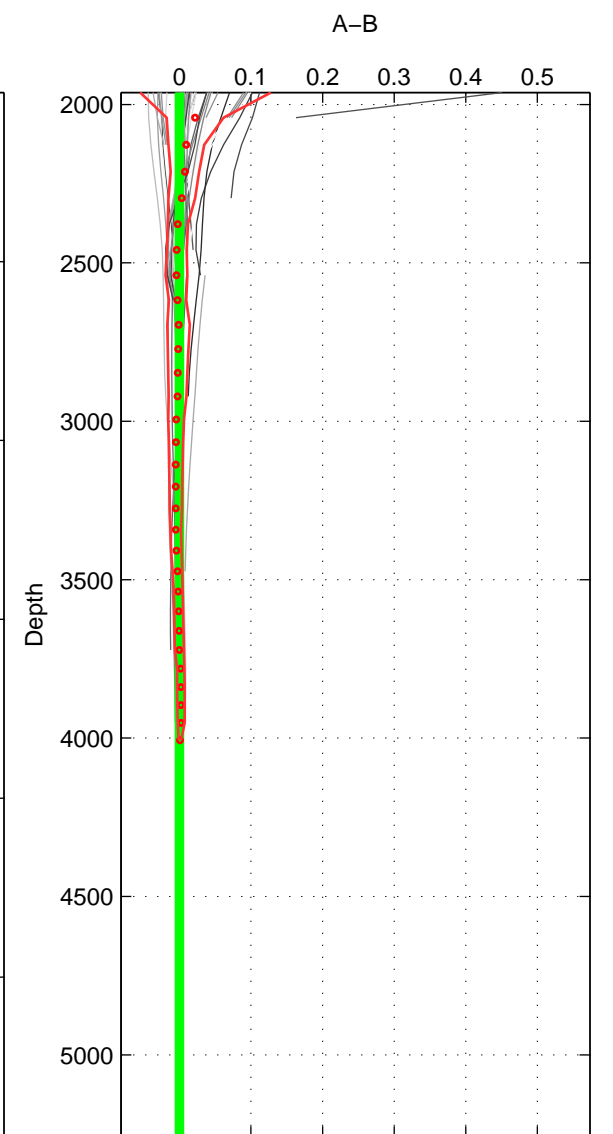

Cruise A (red). Date: Jun 1989 Cruisename: 268-35LU19890509

Cruise B (blue). Date: Aug 1998 Cruisename: 329-OMEX2

*** "Favourite" values are means of spaces 1 2 3.

	Offset	O.StDev	Ratio	R.Stdev	Rating
SIGMA:	-0.001	0.007	1.000	0.000	5
THETA:	-0.000	0.003	1.000	0.000	5
DEPTH:	0.000	0.005	1.000	0.000	5
FAV.:	-0.000	0.005	1.000	0.000	5

Profiles of A: 26
 Profiles of B: 9
 Diff profs : 65
 WMoffset (A-B): -0.00077304
 WMoffset stdev: 0.0074655
 WMratio (A/B): 0.99998
 WMratio stdev: 0.00021368

Quality (1-5): 5

Profiles of A: 26
 Profiles of B: 9
 Diff profs : 67
 WMoffset (A-B): -0.00016773
 WMoffset stdev: 0.0029088
 WMratio (A/B): 1
 WMratio stdev: 8.3365e-05

Quality (1-5): 5

Profiles of A: 26
 Profiles of B: 8
 Diff profs : 57
 WMoffset (A-B): 2.5114e-05
 WMoffset stdev: 0.004834
 WMratio (A/B): 1
 WMratio stdev: 0.00013852

Quality (1-5): 5