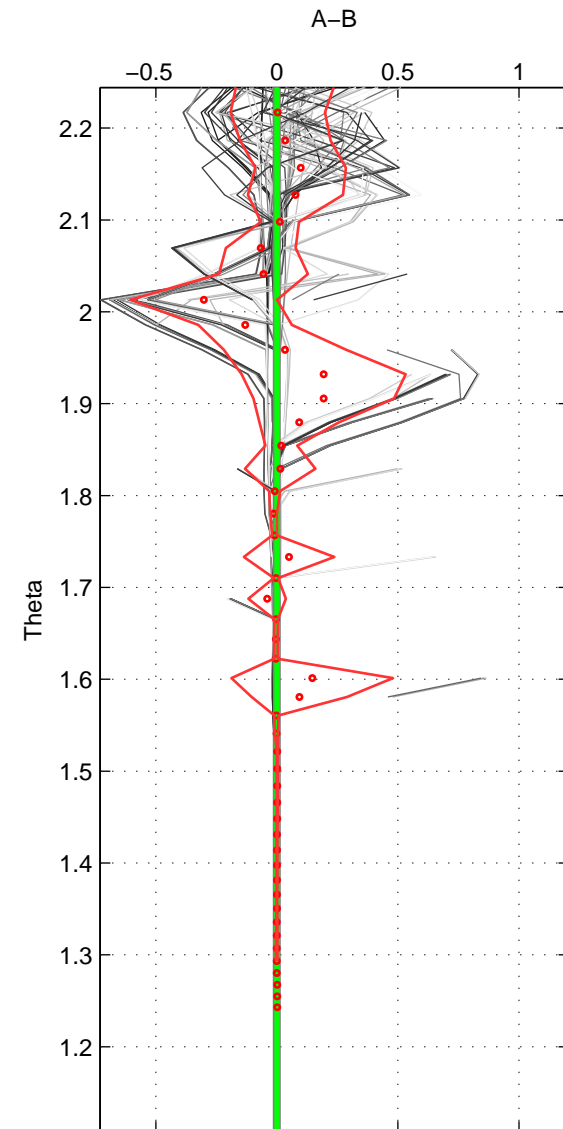

Cruise A (red). Date: Sep 1993 Cruisename: 730-90BM19930830

Cruise B (blue). Date: Sep 1999 Cruisename: 731-90CI19990827

*** "Favourite" values are means of spaces 1 2 3.

	Offset	O.StDev	Ratio	R.Stdev	Rating
SIGMA:	0.000	0.002	1.000	0.000	4
THETA:	0.000	0.002	1.000	0.000	4
DEPTH:	-0.003	0.021	1.000	0.001	4
FAV. :	-0.001	0.008	1.000	0.000	4

Profiles of A: 13
 Profiles of B: 16
 Diff profs : 84
 WMoffset (A-B): 0.00020369
 WMoffset stdev: 0.0016239
 WMratio (A/B): 1
 WMratio stdev: 4.6853e-05

Quality (1-5): 4

Profiles of A: 13
 Profiles of B: 16
 Diff profs : 84
 WMoffset (A-B): 0.00043045
 WMoffset stdev: 0.002178
 WMratio (A/B): 1
 WMratio stdev: 6.2843e-05

Quality (1-5): 4

Profiles of A: 13
 Profiles of B: 16
 Diff profs : 84
 WMoffset (A-B): -0.0034763
 WMoffset stdev: 0.020613
 WMratio (A/B): 0.9999
 WMratio stdev: 0.00059595

Quality (1-5): 4