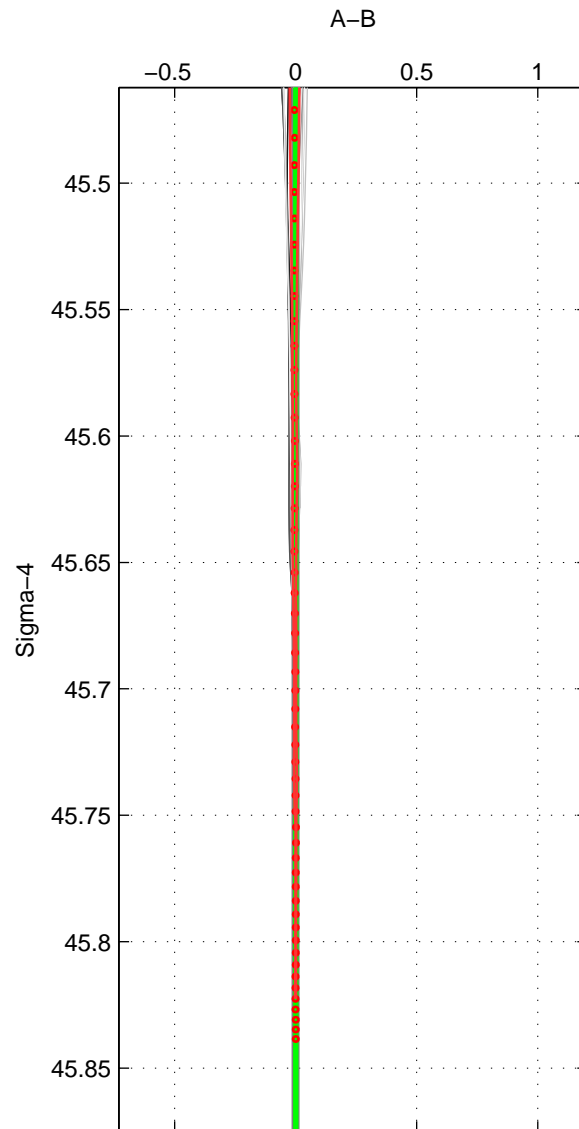

Cruise A (red). Date: Sep 1993 Cruisename: 730-90BM19930830

Cruise B (blue). Date: Sep 1999 Cruisename: 731-90CI19990827

*** "Favourite" values are means of spaces 1 2 3.

	Offset	O.StDev	Ratio	R.Stdev	Rating
SIGMA:	0.000	0.002	1.000	0.000	4
THETA:	0.000	0.002	1.000	0.000	4
DEPTH:	-0.003	0.021	1.000	0.001	4
FAV. :	-0.001	0.008	1.000	0.000	4

Profiles of A: 13
 Profiles of B: 16
 Diff profs : 84
 WMoffset (A-B): 0.00020369
 WMoffset stdev: 0.0016239
 WMratio (A/B): 1
 WMratio stdev: 4.6853e-05

Quality (1-5): 4

Profiles of A: 13
 Profiles of B: 16
 Diff profs : 84
 WMoffset (A-B): 0.00043045
 WMoffset stdev: 0.002178
 WMratio (A/B): 1
 WMratio stdev: 6.2843e-05

Quality (1-5): 4

Profiles of A: 13
 Profiles of B: 16
 Diff profs : 84
 WMoffset (A-B): -0.0034763
 WMoffset stdev: 0.020613
 WMratio (A/B): 0.9999
 WMratio stdev: 0.00059595

Quality (1-5): 4