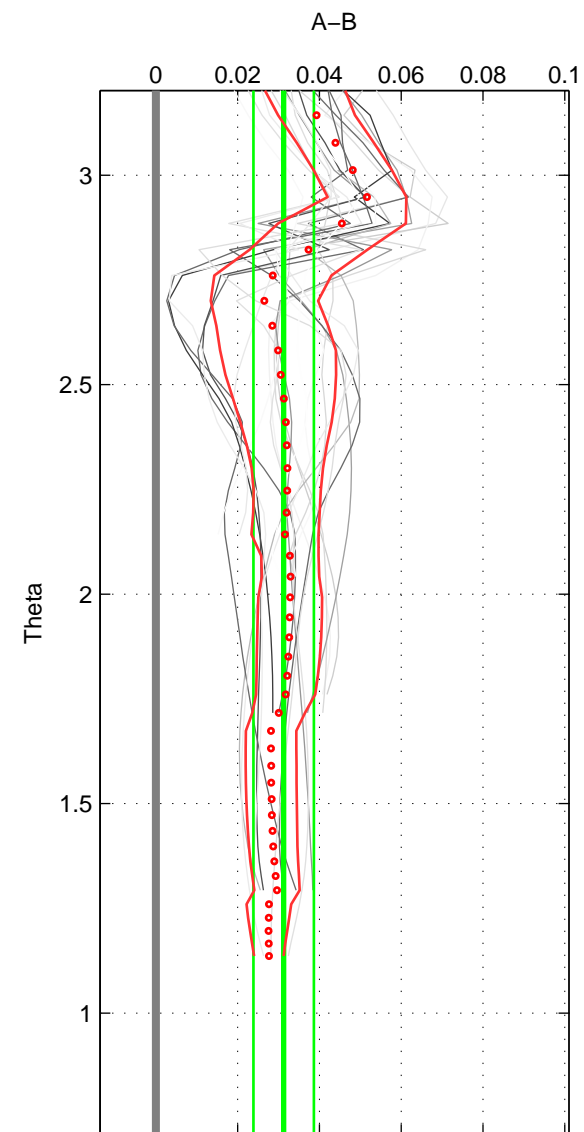

Cruise A (red). Date: Jul 2009 Cruisename: 136-06MM20090714

Cruise B (blue). Date: Aug 1999 Cruisename: 158-06MT19990813

*** "Favourite" values are means of spaces 1 2 3.

	Offset	O.StDev	Ratio	R.Stdev	Rating
SIGMA:	0.032	0.007	1.001	0.000	4
THETA:	0.031	0.007	1.001	0.000	4
DEPTH:	0.034	0.017	1.001	0.000	4
FAV.:	0.032	0.010	1.001	0.000	4

Profiles of A: 7
 Profiles of B: 9
 Diff profs: 21
 WMoffset (A-B): 0.031881
 WMoffset stdev: 0.0069147
 WMratio (A/B): 1.0009
 WMratio stdev: 0.00019848

Quality (1-5): 4

Profiles of A: 7
 Profiles of B: 9
 Diff profs: 21
 WMoffset (A-B): 0.031262
 WMoffset stdev: 0.0073784
 WMratio (A/B): 1.0009
 WMratio stdev: 0.00021177

Quality (1-5): 4

Profiles of A: 7
 Profiles of B: 9
 Diff profs: 21
 WMoffset (A-B): 0.033644
 WMoffset stdev: 0.016978
 WMratio (A/B): 1.001
 WMratio stdev: 0.00048698

Quality (1-5): 4