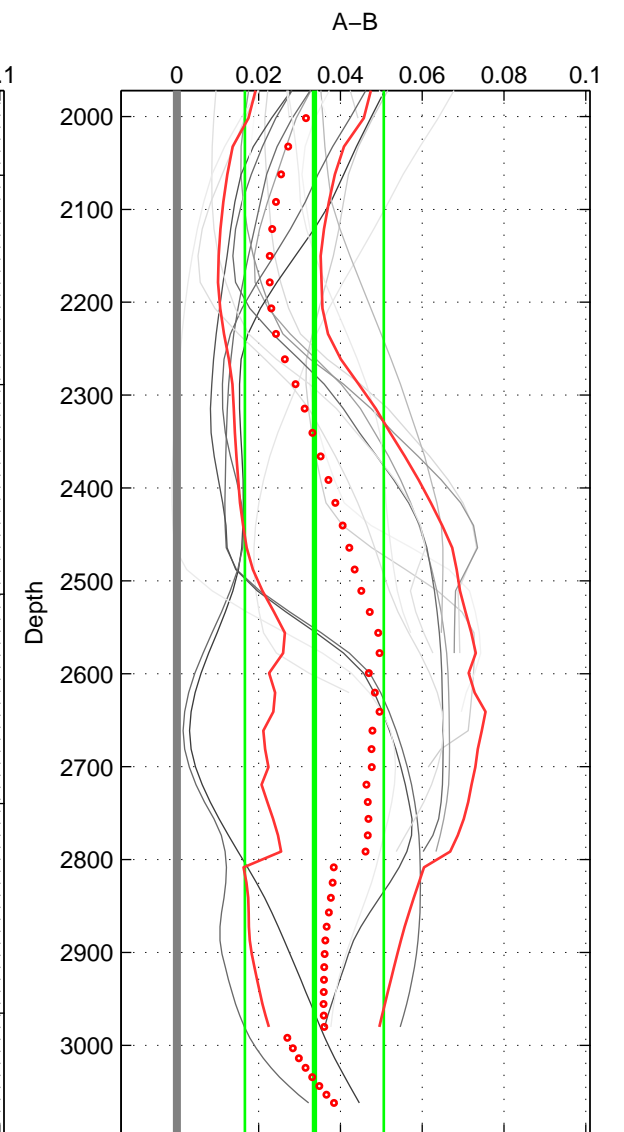

Cruise A (red). Date: Jul 2009 Cruisename: 136-06MM20090714

Cruise B (blue). Date: Aug 1999 Cruisename: 158-06MT19990813

*** "Favourite" values are means of spaces 1 2 3.

	Offset	O.StDev	Ratio	R.Stdev	Rating
SIGMA:	0.032	0.007	1.001	0.000	4
THETA:	0.031	0.007	1.001	0.000	4
DEPTH:	0.034	0.017	1.001	0.000	4
FAV.:	0.032	0.010	1.001	0.000	4

Profiles of A: 7
 Profiles of B: 9
 Diff profs: 21
 WMoffset (A-B): 0.031881
 WMoffset stdev: 0.0069147
 WMratio (A/B): 1.0009
 WMratio stdev: 0.00019848

Quality (1-5): 4

Profiles of A: 7
 Profiles of B: 9
 Diff profs: 21
 WMoffset (A-B): 0.031262
 WMoffset stdev: 0.0073784
 WMratio (A/B): 1.0009
 WMratio stdev: 0.00021177

Quality (1-5): 4

Profiles of A: 7
 Profiles of B: 9
 Diff profs: 21
 WMoffset (A-B): 0.033644
 WMoffset stdev: 0.016978
 WMratio (A/B): 1.001
 WMratio stdev: 0.00048698

Quality (1-5): 4