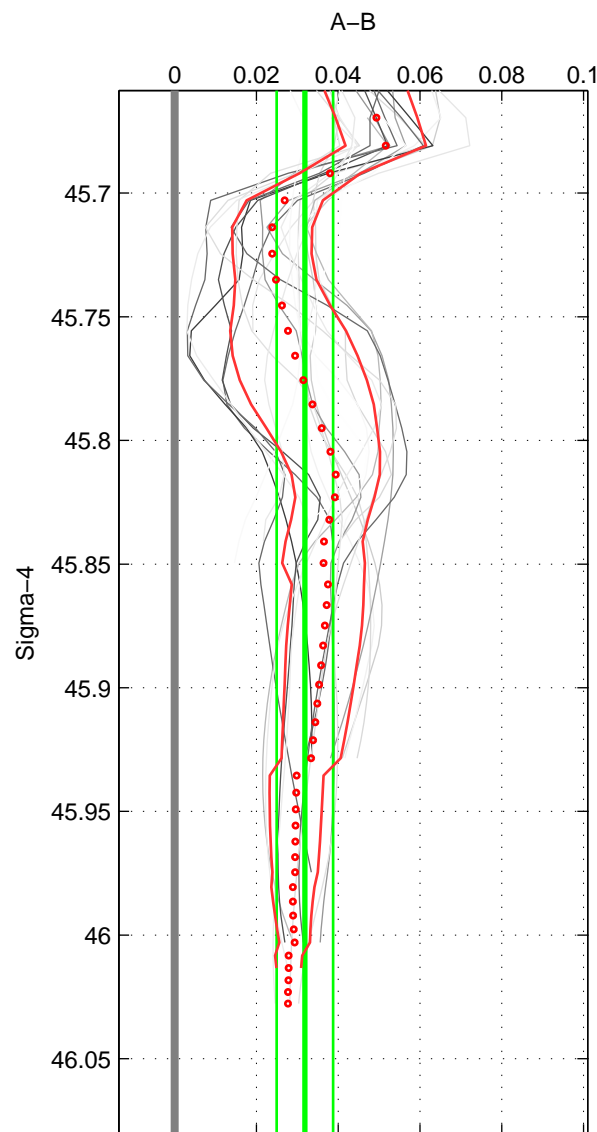

Cruise A (red). Date: Jul 2009 Cruisename: 136-06MM20090714

Cruise B (blue). Date: Aug 1999 Cruisename: 158-06MT19990813

*** "Favourite" values are means of spaces 1 2 3.

	Offset	O.StDev	Ratio	R.Stdev	Rating
SIGMA:	0.032	0.007	1.001	0.000	4
THETA:	0.031	0.007	1.001	0.000	4
DEPTH:	0.034	0.017	1.001	0.000	4
FAV.:	0.032	0.010	1.001	0.000	4

Profiles of A: 7
 Profiles of B: 9
 Diff profs: 21
 WMoffset (A-B): 0.031881
 WMoffset stdev: 0.0069147
 WMratio (A/B): 1.0009
 WMratio stdev: 0.00019848

Quality (1-5): 4

Profiles of A: 7
 Profiles of B: 9
 Diff profs: 21
 WMoffset (A-B): 0.031262
 WMoffset stdev: 0.0073784
 WMratio (A/B): 1.0009
 WMratio stdev: 0.00021177

Quality (1-5): 4

Profiles of A: 7
 Profiles of B: 9
 Diff profs: 21
 WMoffset (A-B): 0.033644
 WMoffset stdev: 0.016978
 WMratio (A/B): 1.001
 WMratio stdev: 0.00048698

Quality (1-5): 4