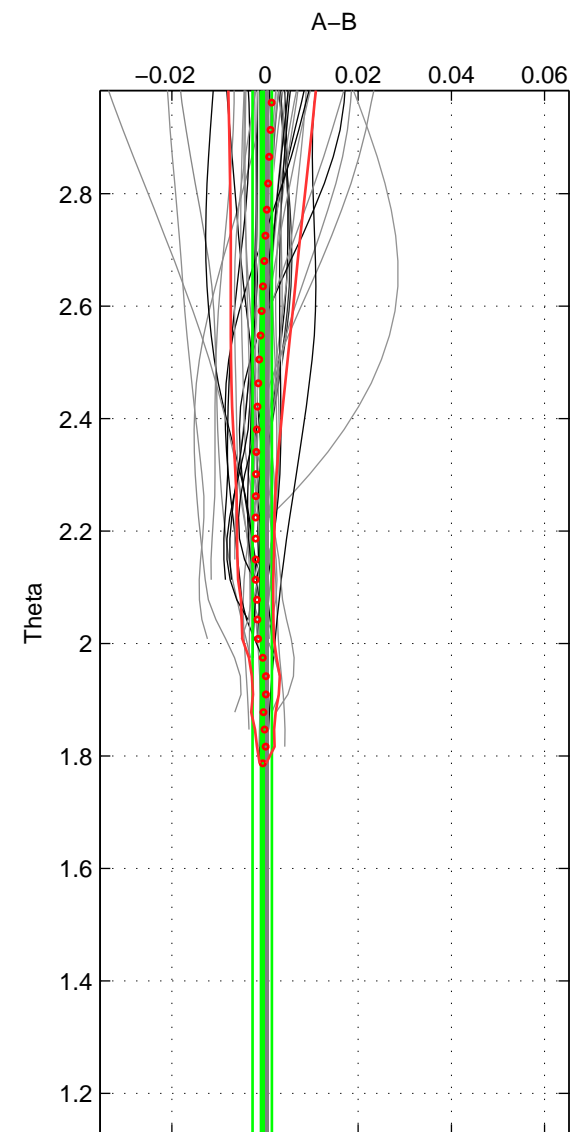

Cruise A (red). Date: Apr 2005 Cruisename: 668-49UF20050419

Cruise B (blue). Date: Feb 2008 Cruisename: 717-49UP20080122

*** "Favourite" values are means of spaces 1 2.

	Offset	O.StDev	Ratio	R.Stdev	Rating
SIGMA:	-0.001	0.003	1.000	0.000	5
THETA:	-0.001	0.002	1.000	0.000	5
DEPTH:	0.003	0.001	1.000	0.000	3
FAV. :	-0.001	0.003	1.000	0.000	5

Profiles of A: 34
 Profiles of B: 17
 Diff profs : 54
 WMoffset (A-B): -0.0011844
 WMoffset stdev: 0.0029489
 WMratio (A/B): 0.99997
 WMratio stdev: 8.5228e-05

Quality (1-5): 5

Profiles of A: 34
 Profiles of B: 17
 Diff profs : 54
 WMoffset (A-B): -0.00057764
 WMoffset stdev: 0.0020681
 WMratio (A/B): 0.99998
 WMratio stdev: 5.9735e-05

Quality (1-5): 5

Profiles of A: 34
 Profiles of B: 17
 Diff profs : 54
 WMoffset (A-B): 0.0030922
 WMoffset stdev: 0.0013602
 WMratio (A/B): 1.0001
 WMratio stdev: 3.9507e-05

Quality (1-5): 3

Please note that statistics are bad.