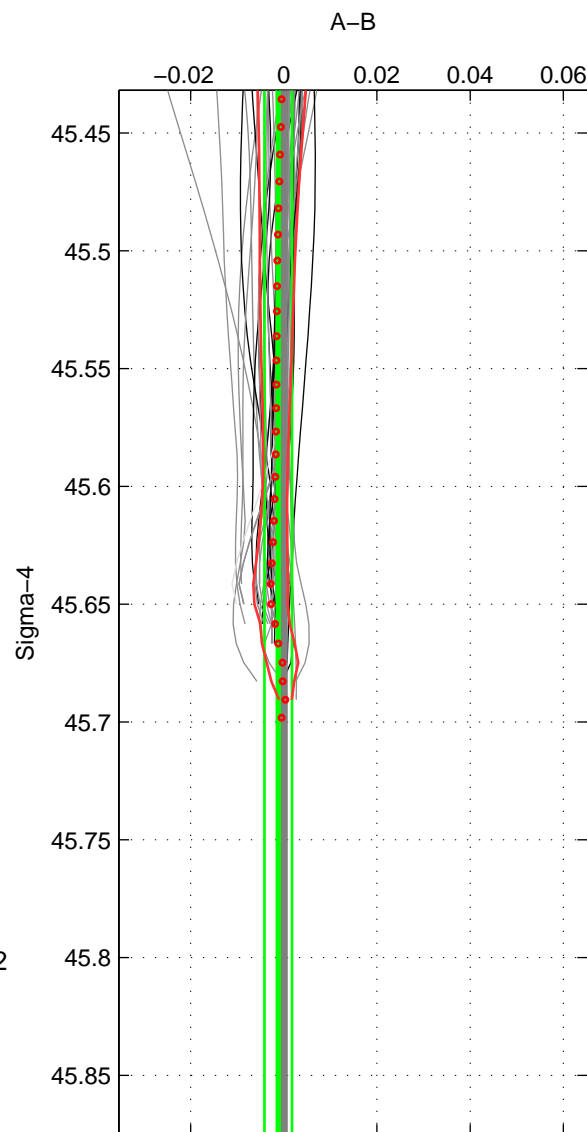

Cruise A (red). Date: Apr 2005 Cruisename: 668-49UF20050419

Cruise B (blue). Date: Feb 2008 Cruisename: 717-49UP20080122

*** "Favourite" values are means of spaces 1 2.

	Offset	O.StDev	Ratio	R.Stdev	Rating
SIGMA:	-0.001	0.003	1.000	0.000	5
THETA:	-0.001	0.002	1.000	0.000	5
DEPTH:	0.003	0.001	1.000	0.000	3
FAV. :	-0.001	0.003	1.000	0.000	5

Profiles of A: 34
 Profiles of B: 17
 Diff profs : 54
 WMoffset (A-B): -0.0011844
 WMoffset stdev: 0.0029489
 WMratio (A/B): 0.99997
 WMratio stdev: 8.5228e-05

Quality (1-5): 5

Profiles of A: 34
 Profiles of B: 17
 Diff profs : 54
 WMoffset (A-B): -0.00057764
 WMoffset stdev: 0.0020681
 WMratio (A/B): 0.99998
 WMratio stdev: 5.9735e-05

Quality (1-5): 5

Profiles of A: 34
 Profiles of B: 17
 Diff profs : 54
 WMoffset (A-B): 0.0030922
 WMoffset stdev: 0.0013602
 WMratio (A/B): 1.0001
 WMratio stdev: 3.9507e-05

Quality (1-5): 3

Please note that statistics are bad.