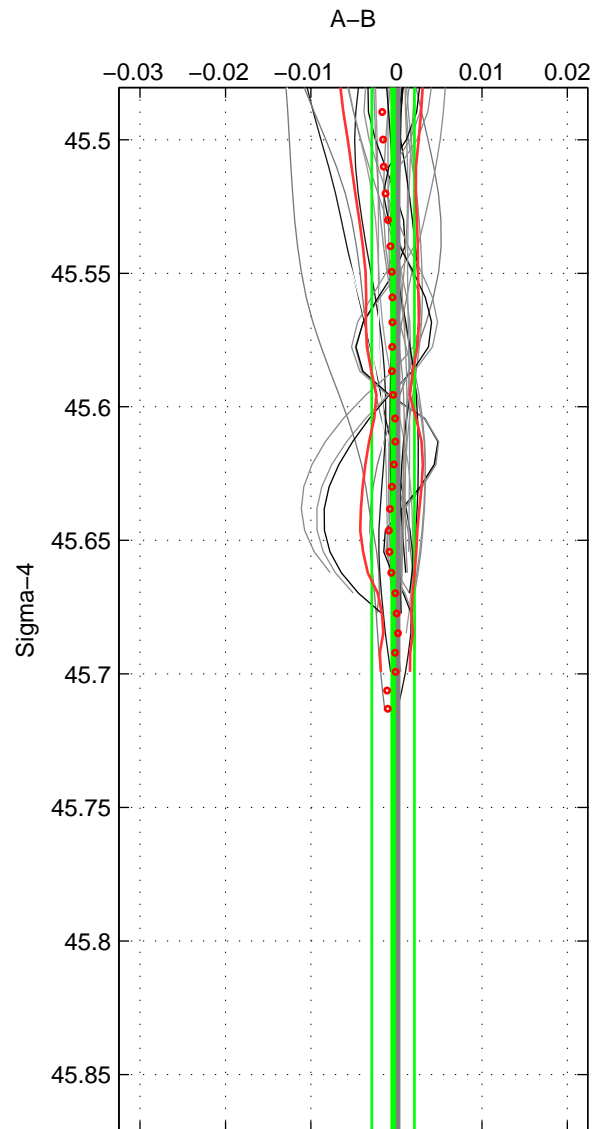

Cruise A (red). Date: Jun 1997 Cruisename: 681-49UP19970530  
 Cruise B (blue). Date: May 2003 Cruisename: 699-49UP20030425

\*\*\* "Favourite" values are those of space 1.

	Offset	O.StDev	Ratio	R.Stdev	Rating
SIGMA:	-0.000	0.003	1.000	0.000	5
THETA:	-0.000	0.004	1.000	0.000	4
DEPTH:	-0.005	0.002	1.000	0.000	3
FAV. :	-0.000	0.003	1.000	0.000	5

Profiles of A: 15  
 Profiles of B: 10  
 Diff profs : 30  
 WMoffset (A-B): -0.00039142  
 WMoffset stdev: 0.0025043  
 WMratio (A/B): 0.99999  
 WMratio stdev: 7.2437e-05

Quality (1-5): 5

Profiles of A: 15  
 Profiles of B: 10  
 Diff profs : 30  
 WMoffset (A-B): -0.00048568  
 WMoffset stdev: 0.0038554  
 WMratio (A/B): 0.99999  
 WMratio stdev: 0.00011149

Quality (1-5): 4

Profiles of A: 15  
 Profiles of B: 10  
 Diff profs : 30  
 WMoffset (A-B): -0.0050729  
 WMoffset stdev: 0.0015191  
 WMratio (A/B): 0.99985  
 WMratio stdev: 4.4044e-05

Quality (1-5): 3