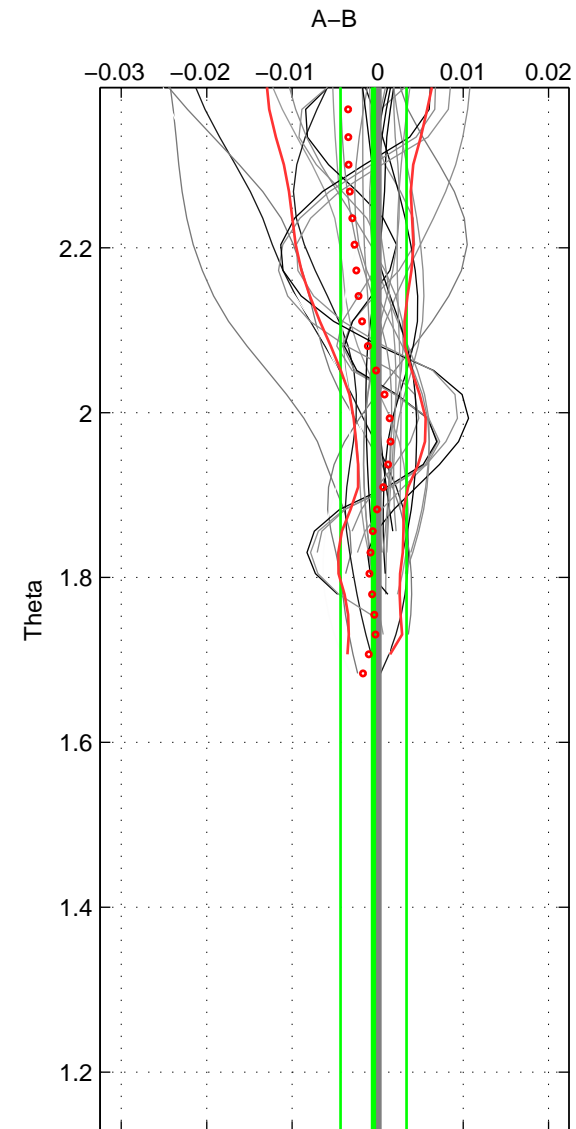

Cruise A (red). Date: Jun 1997 Cruisename: 681-49UP19970530  
 Cruise B (blue). Date: May 2003 Cruisename: 699-49UP20030425

\*\*\* "Favourite" values are those of space 1.

	Offset	O.StDev	Ratio	R.Stdev	Rating
SIGMA:	-0.000	0.003	1.000	0.000	5
THETA:	-0.000	0.004	1.000	0.000	4
DEPTH:	-0.005	0.002	1.000	0.000	3
FAV. :	-0.000	0.003	1.000	0.000	5

Profiles of A: 15  
 Profiles of B: 10  
 Diff profs : 30  
 WMoffset (A-B): -0.00039142  
 WMoffset stdev: 0.0025043  
 WMratio (A/B): 0.99999  
 WMratio stdev: 7.2437e-05

Quality (1-5): 5

Profiles of A: 15  
 Profiles of B: 10  
 Diff profs : 30  
 WMoffset (A-B): -0.00048568  
 WMoffset stdev: 0.0038554  
 WMratio (A/B): 0.99999  
 WMratio stdev: 0.00011149

Quality (1-5): 4

Profiles of A: 15  
 Profiles of B: 10  
 Diff profs : 30  
 WMoffset (A-B): -0.0050729  
 WMoffset stdev: 0.0015191  
 WMratio (A/B): 0.99985  
 WMratio stdev: 4.4044e-05

Quality (1-5): 3