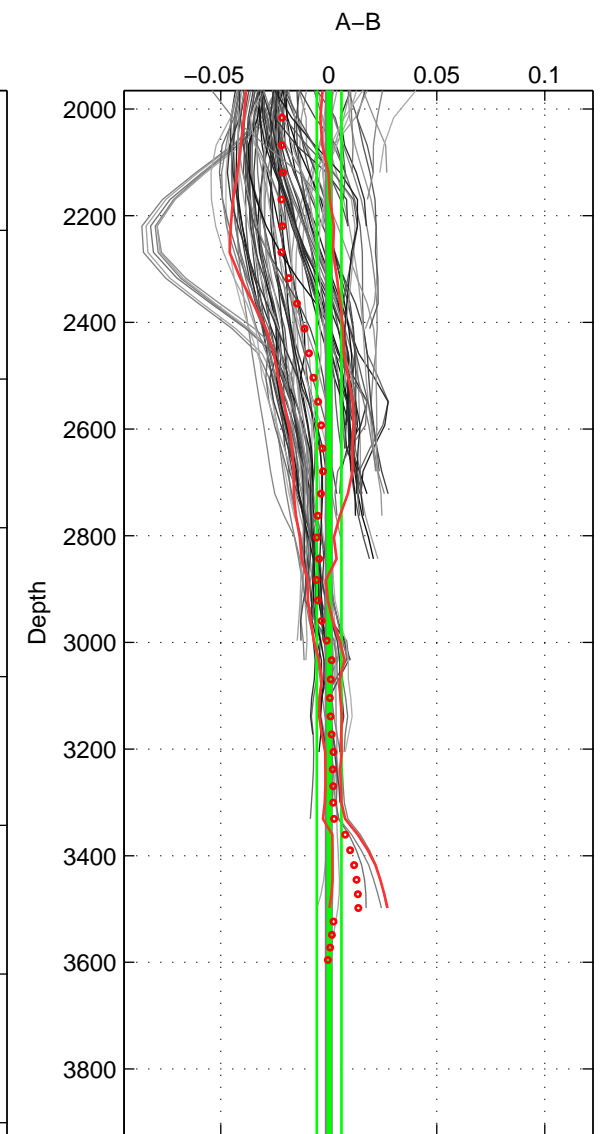

Cruise A (red). Date: Jun 2006 Cruisename: 135-06MM20060523

Cruise B (blue). Date: Jul 1990 Cruisename: 295-64TR19900701

*** "Favourite" values are means of spaces 1 2 3.

	Offset	O.StDev	Ratio	R.Stdev	Rating
SIGMA:	0.001	0.007	1.000	0.000	4
THETA:	0.002	0.002	1.000	0.000	4
DEPTH:	0.000	0.006	1.000	0.000	4
FAV.:	0.001	0.005	1.000	0.000	4

Profiles of A: 26
 Profiles of B: 15
 Diff profs : 100
 WMoffset (A-B): 0.00071104
 WMoffset stdev: 0.0067708
 WMratio (A/B): 1
 WMratio stdev: 0.00019382

Quality (1-5): 4

Profiles of A: 26
 Profiles of B: 15
 Diff profs : 100
 WMoffset (A-B): 0.0023379
 WMoffset stdev: 0.0023665
 WMratio (A/B): 1.0001
 WMratio stdev: 6.7759e-05

Quality (1-5): 4

Profiles of A: 26
 Profiles of B: 15
 Diff profs : 100
 WMoffset (A-B): 0.00015396
 WMoffset stdev: 0.0056812
 WMratio (A/B): 1
 WMratio stdev: 0.00016255

Quality (1-5): 4