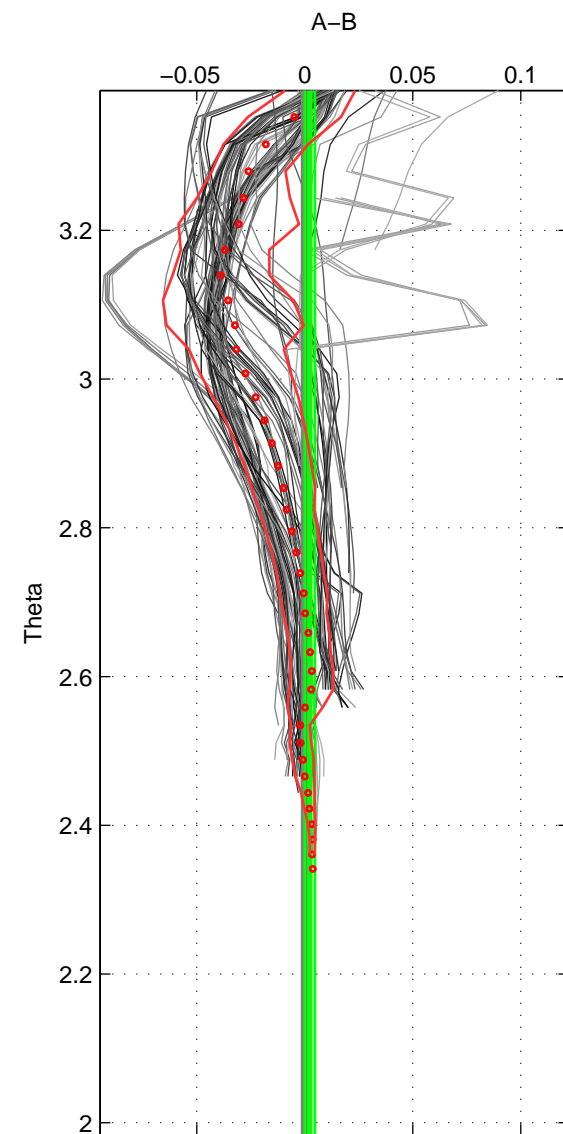

Cruise A (red). Date: Jun 2006 Cruisename: 135-06MM20060523

Cruise B (blue). Date: Jul 1990 Cruisename: 295-64TR19900701

*** "Favourite" values are means of spaces 1 2 3.

	Offset	O.StDev	Ratio	R.Stdev	Rating
SIGMA:	0.001	0.007	1.000	0.000	4
THETA:	0.002	0.002	1.000	0.000	4
DEPTH:	0.000	0.006	1.000	0.000	4
FAV.:	0.001	0.005	1.000	0.000	4

Profiles of A: 26
 Profiles of B: 15
 Diff profs : 100
 WMoffset (A-B): 0.00071104
 WMoffset stdev: 0.0067708
 WMratio (A/B): 1
 WMratio stdev: 0.00019382

Quality (1-5): 4

Profiles of A: 26
 Profiles of B: 15
 Diff profs : 100
 WMoffset (A-B): 0.0023379
 WMoffset stdev: 0.0023665
 WMratio (A/B): 1.0001
 WMratio stdev: 6.7759e-05

Quality (1-5): 4

Profiles of A: 26
 Profiles of B: 15
 Diff profs : 100
 WMoffset (A-B): 0.00015396
 WMoffset stdev: 0.0056812
 WMratio (A/B): 1
 WMratio stdev: 0.00016255

Quality (1-5): 4