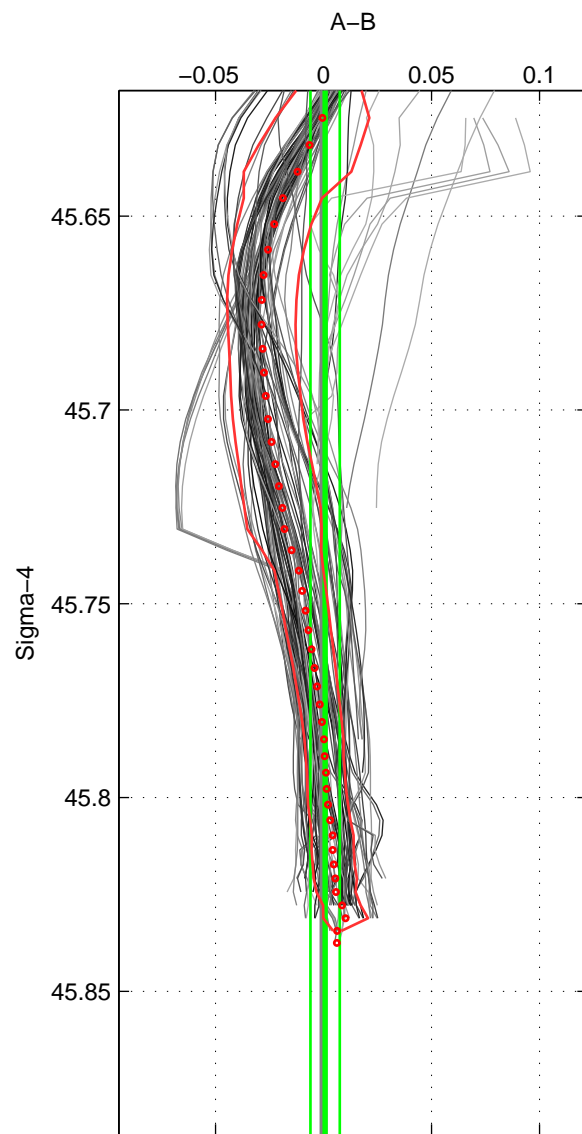

Cruise A (red). Date: Jun 2006 Cruisename: 135-06MM20060523

Cruise B (blue). Date: Jul 1990 Cruisename: 295-64TR19900701

*** "Favourite" values are means of spaces 1 2 3.

	Offset	O.StDev	Ratio	R.Stdev	Rating
SIGMA:	0.001	0.007	1.000	0.000	4
THETA:	0.002	0.002	1.000	0.000	4
DEPTH:	0.000	0.006	1.000	0.000	4
FAV.:	0.001	0.005	1.000	0.000	4

Profiles of A: 26
 Profiles of B: 15
 Diff profs : 100
 WMoffset (A-B): 0.00071104
 WMoffset stdev: 0.0067708
 WMratio (A/B): 1
 WMratio stdev: 0.00019382

Quality (1-5): 4

Profiles of A: 26
 Profiles of B: 15
 Diff profs : 100
 WMoffset (A-B): 0.0023379
 WMoffset stdev: 0.0023665
 WMratio (A/B): 1.0001
 WMratio stdev: 6.7759e-05

Quality (1-5): 4

Profiles of A: 26
 Profiles of B: 15
 Diff profs : 100
 WMoffset (A-B): 0.00015396
 WMoffset stdev: 0.0056812
 WMratio (A/B): 1
 WMratio stdev: 0.00016255

Quality (1-5): 4