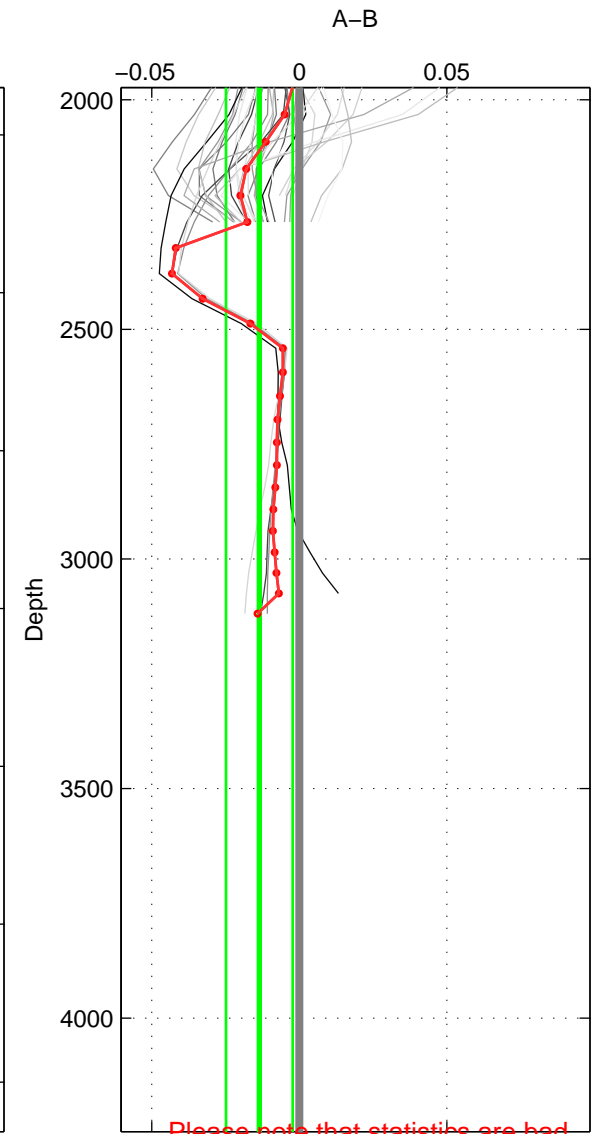

Cruise A (red). Date: Oct 1997 Cruisename: 231-316N19971005  
 Cruise B (blue). Date: Jul 1990 Cruisename: 295-64TR19900701

\*\*\* "Favourite" values are those of space 1.

	Offset	O.StDev	Ratio	R.Stdev	Rating
SIGMA:	-0.007	0.004	1.000	0.000	5
THETA:	-0.025	0.013	0.999	0.000	4
DEPTH:	-0.014	0.011	1.000	0.000	3
FAV. :	-0.007	0.004	1.000	0.000	5

Profiles of A: 9  
 Profiles of B: 5  
 Diff profs : 33  
 WMoffset (A-B): -0.0071943  
 WMoffset stdev: 0.0040881  
 WMratio (A/B): 0.99979  
 WMratio stdev: 0.00011695

Quality (1-5): 5

Profiles of A: 9  
 Profiles of B: 5  
 Diff profs : 33  
 WMoffset (A-B): -0.025467  
 WMoffset stdev: 0.013074  
 WMratio (A/B): 0.99927  
 WMratio stdev: 0.00037422

Quality (1-5): 4

Profiles of A: 9  
 Profiles of B: 5  
 Diff profs : 33  
 WMoffset (A-B): -0.013539  
 WMoffset stdev: 0.011285  
 WMratio (A/B): 0.99961  
 WMratio stdev: 0.00032295

Quality (1-5): 3

Please note that statistics are bad.