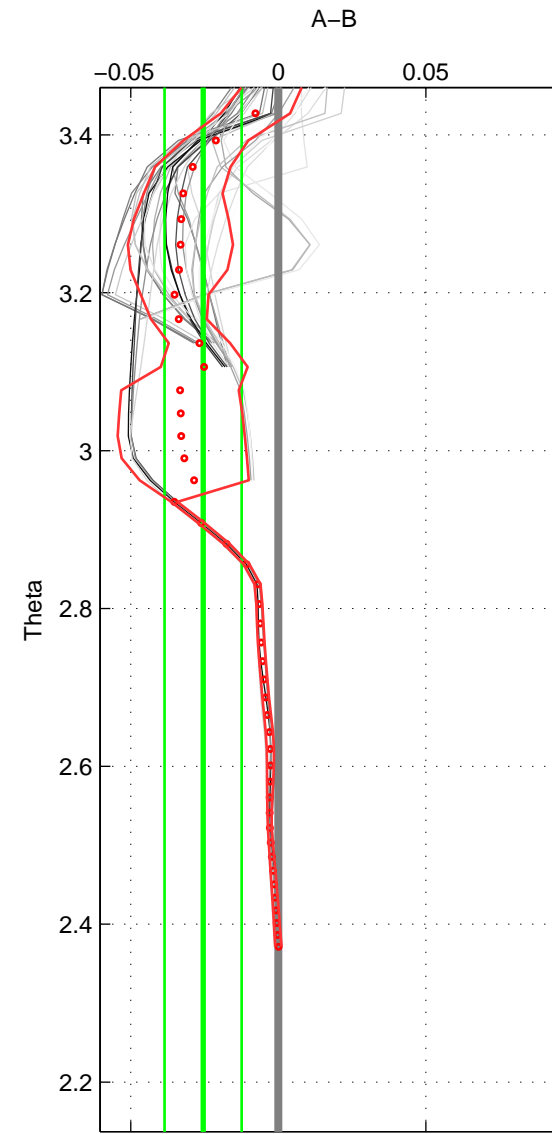

Cruise A (red). Date: Oct 1997 Cruisename: 231-316N19971005  
 Cruise B (blue). Date: Jul 1990 Cruisename: 295-64TR19900701

\*\*\* "Favourite" values are those of space 1.

	Offset	O.StDev	Ratio	R.Stdev	Rating
SIGMA:	-0.007	0.004	1.000	0.000	5
THETA:	-0.025	0.013	0.999	0.000	4
DEPTH:	-0.014	0.011	1.000	0.000	3
FAV. :	-0.007	0.004	1.000	0.000	5

Profiles of A: 9  
 Profiles of B: 5  
 Diff profs : 33  
 WMoffset (A-B): -0.0071943  
 WMoffset stdev: 0.0040881  
 WMratio (A/B): 0.99979  
 WMratio stdev: 0.00011695

Quality (1-5): 5

Profiles of A: 9  
 Profiles of B: 5  
 Diff profs : 33  
 WMoffset (A-B): -0.025467  
 WMoffset stdev: 0.013074  
 WMratio (A/B): 0.99927  
 WMratio stdev: 0.00037422

Quality (1-5): 4

Profiles of A: 9  
 Profiles of B: 5  
 Diff profs : 33  
 WMoffset (A-B): -0.013539  
 WMoffset stdev: 0.011285  
 WMratio (A/B): 0.99961  
 WMratio stdev: 0.00032295

Quality (1-5): 3

Please note that statistics are bad.