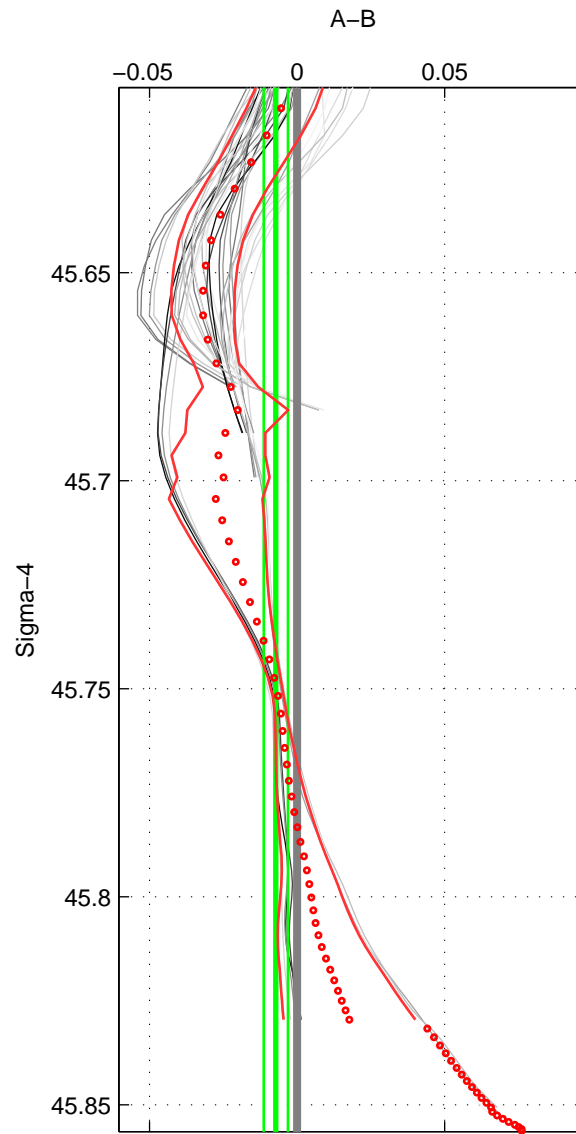

Cruise A (red). Date: Oct 1997 Cruisename: 231-316N19971005  
 Cruise B (blue). Date: Jul 1990 Cruisename: 295-64TR19900701

\*\*\* "Favourite" values are those of space 1.

	Offset	O.StDev	Ratio	R.Stdev	Rating
SIGMA:	-0.007	0.004	1.000	0.000	5
THETA:	-0.025	0.013	0.999	0.000	4
DEPTH:	-0.014	0.011	1.000	0.000	3
FAV. :	-0.007	0.004	1.000	0.000	5

Profiles of A: 9  
 Profiles of B: 5  
 Diff profs : 33  
 WMoffset (A-B): -0.0071943  
 WMoffset stdev: 0.0040881  
 WMratio (A/B): 0.99979  
 WMratio stdev: 0.00011695

Quality (1-5): 5

Profiles of A: 9  
 Profiles of B: 5  
 Diff profs : 33  
 WMoffset (A-B): -0.025467  
 WMoffset stdev: 0.013074  
 WMratio (A/B): 0.99927  
 WMratio stdev: 0.00037422

Quality (1-5): 4

Profiles of A: 9  
 Profiles of B: 5  
 Diff profs : 33  
 WMoffset (A-B): -0.013539  
 WMoffset stdev: 0.011285  
 WMratio (A/B): 0.99961  
 WMratio stdev: 0.00032295

Quality (1-5): 3

Please note that statistics are bad.