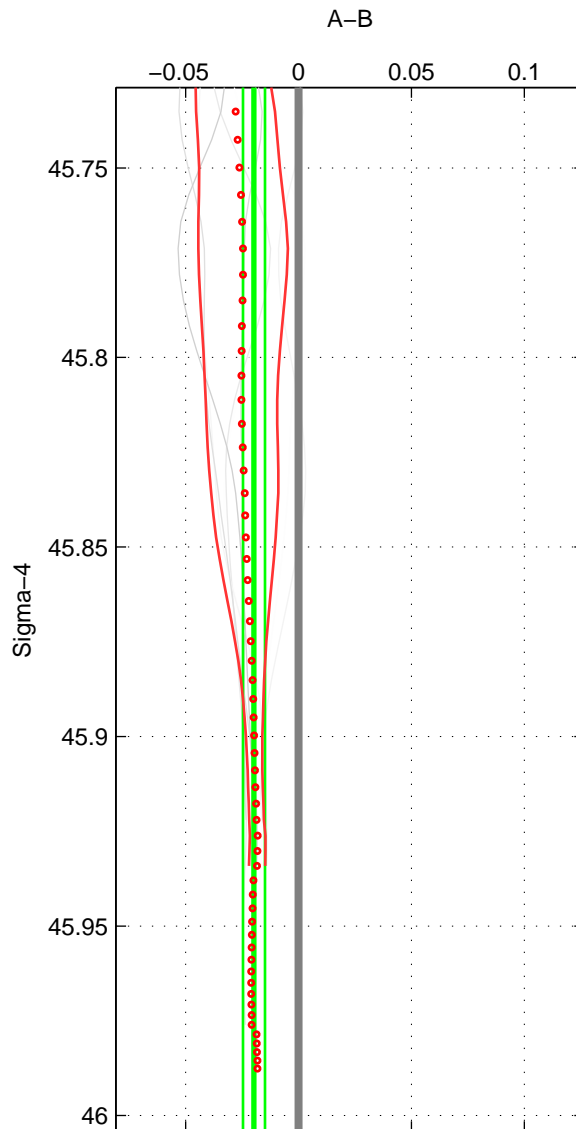

Cruise A (red). Date: Jul 2001 Cruisename: 160-06MT20010620
 Cruise B (blue). Date: Apr 1991 Cruisename: 239-32EV19910328

*** "Favourite" values are means of spaces 1 2 3.

	Offset	O.StDev	Ratio	R.Stdev	Rating
SIGMA:	-0.020	0.005	0.999	0.000	2
THETA:	-0.018	0.004	0.999	0.000	2
DEPTH:	-0.030	0.025	0.999	0.001	2
FAV.:	-0.022	0.011	0.999	0.000	2

Profiles of A: 3
 Profiles of B: 3
 Diff profs : 8
 WMoffset (A-B): -0.019769
 WMoffset stdev: 0.0048397
 WMratio (A/B): 0.99943
 WMratio stdev: 0.0001387

Quality (1-5): 2

Profiles of A: 3
 Profiles of B: 3
 Diff profs : 8
 WMoffset (A-B): -0.01776
 WMoffset stdev: 0.0043595
 WMratio (A/B): 0.99949
 WMratio stdev: 0.00012494

Quality (1-5): 2

Profiles of A: 3
 Profiles of B: 3
 Diff profs : 8
 WMoffset (A-B): -0.029598
 WMoffset stdev: 0.025093
 WMratio (A/B): 0.99915
 WMratio stdev: 0.00071848

Quality (1-5): 2