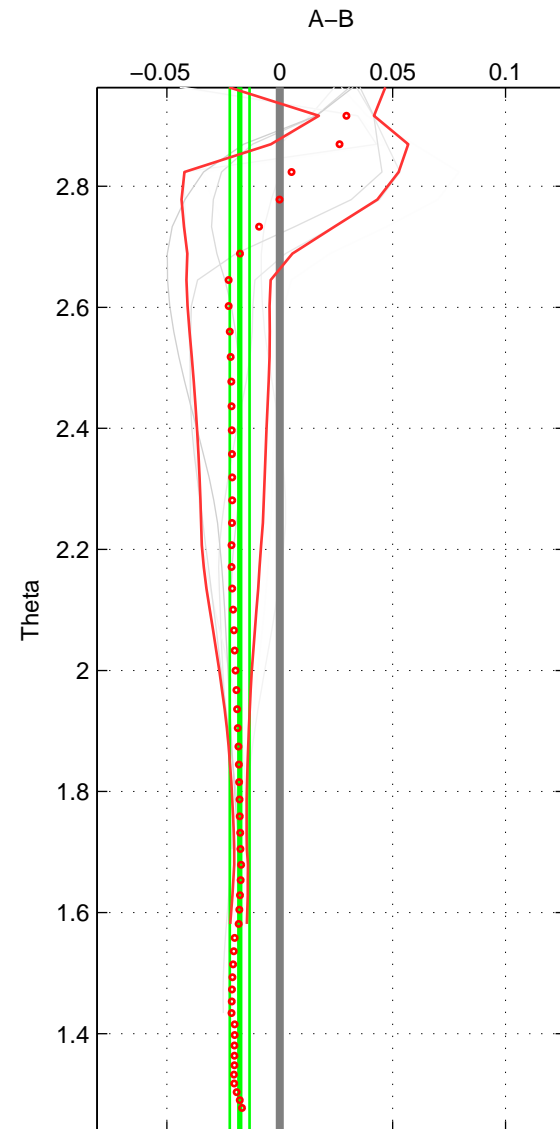

Cruise A (red). Date: Jul 2001 Cruisename: 160-06MT20010620
 Cruise B (blue). Date: Apr 1991 Cruisename: 239-32EV19910328

*** "Favourite" values are means of spaces 1 2 3.

	Offset	O.StDev	Ratio	R.Stdev	Rating
SIGMA:	-0.020	0.005	0.999	0.000	2
THETA:	-0.018	0.004	0.999	0.000	2
DEPTH:	-0.030	0.025	0.999	0.001	2
FAV.:	-0.022	0.011	0.999	0.000	2

Profiles of A: 3
 Profiles of B: 3
 Diff profs : 8
 WMoffset (A-B): -0.019769
 WMoffset stdev: 0.0048397
 WMratio (A/B): 0.99943
 WMratio stdev: 0.0001387

Quality (1-5): 2

Profiles of A: 3
 Profiles of B: 3
 Diff profs : 8
 WMoffset (A-B): -0.01776
 WMoffset stdev: 0.0043595
 WMratio (A/B): 0.99949
 WMratio stdev: 0.00012494

Quality (1-5): 2

Profiles of A: 3
 Profiles of B: 3
 Diff profs : 8
 WMoffset (A-B): -0.029598
 WMoffset stdev: 0.025093
 WMratio (A/B): 0.99915
 WMratio stdev: 0.00071848

Quality (1-5): 2