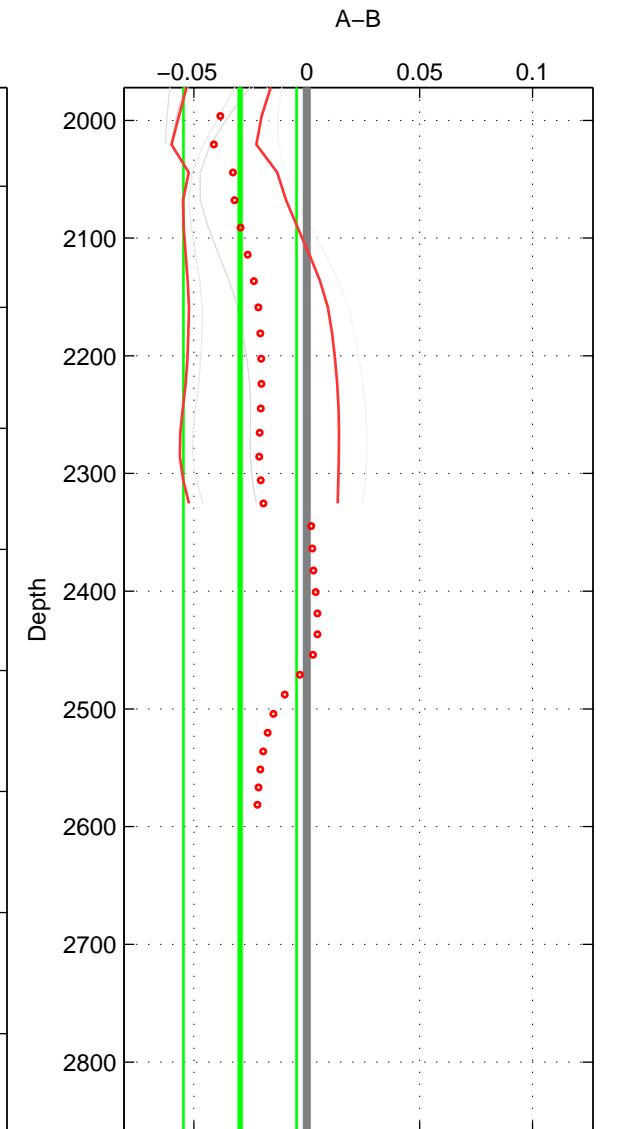

Cruise A (red). Date: Jul 2001 Cruisename: 160-06MT20010620
 Cruise B (blue). Date: Apr 1991 Cruisename: 239-32EV19910328

*** "Favourite" values are means of spaces 1 2 3.

	Offset	O.StDev	Ratio	R.Stdev	Rating
SIGMA:	-0.020	0.005	0.999	0.000	2
THETA:	-0.018	0.004	0.999	0.000	2
DEPTH:	-0.030	0.025	0.999	0.001	2
FAV.:	-0.022	0.011	0.999	0.000	2

Profiles of A: 3
 Profiles of B: 3
 Diff profs : 8
 WMoffset (A-B): -0.019769
 WMoffset stdev: 0.0048397
 WMratio (A/B): 0.99943
 WMratio stdev: 0.0001387

Quality (1-5): 2

Profiles of A: 3
 Profiles of B: 3
 Diff profs : 8
 WMoffset (A-B): -0.01776
 WMoffset stdev: 0.0043595
 WMratio (A/B): 0.99949
 WMratio stdev: 0.00012494

Quality (1-5): 2

Profiles of A: 3
 Profiles of B: 3
 Diff profs : 8
 WMoffset (A-B): -0.029598
 WMoffset stdev: 0.025093
 WMratio (A/B): 0.99915
 WMratio stdev: 0.00071848

Quality (1-5): 2