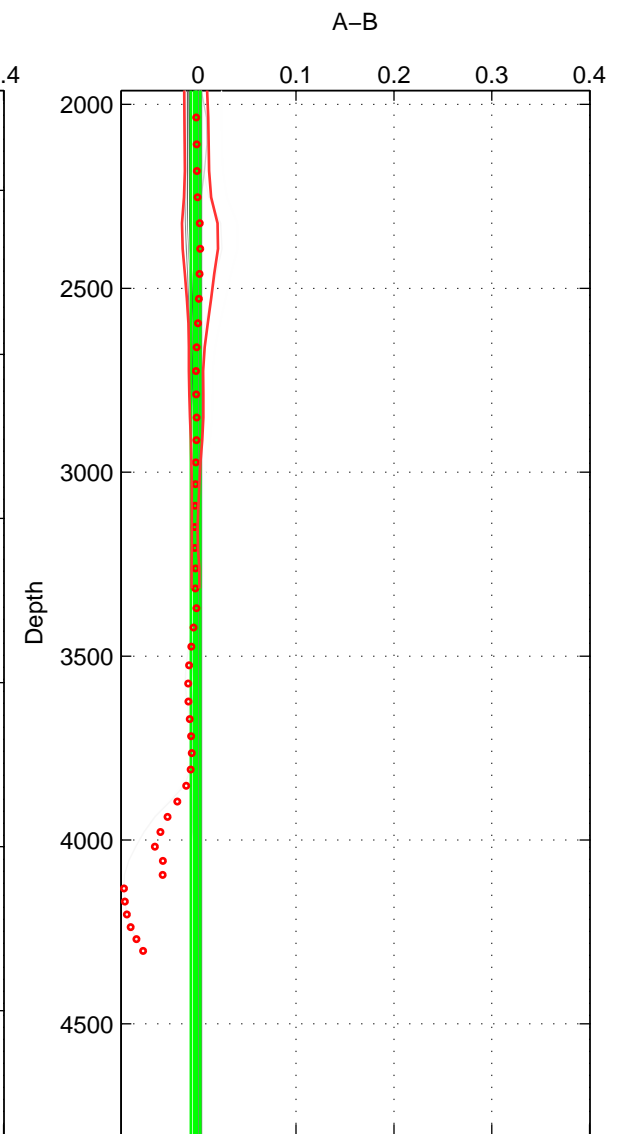

Cruise A (red). Date: Nov 1972 Cruisename: 219-316N19720718.1

Cruise B (blue). Date: Apr 1995 Cruisename: 320-74JC19950320

*** "Favourite" values are means of spaces 1 2 3.

	Offset	O.StDev	Ratio	R.Stdev	Rating
SIGMA:	-0.004	0.001	1.000	0.000	3
THETA:	-0.004	0.001	1.000	0.000	3
DEPTH:	-0.003	0.005	1.000	0.000	3
FAV.:	-0.004	0.002	1.000	0.000	3

Profiles of A: 3
 Profiles of B: 10
 Diff profs : 10
 WMoffset (A-B): -0.0040459
 WMoffset stdev: 0.00058277
 WMratio (A/B): 0.99988
 WMratio stdev: 1.6808e-05

Quality (1-5): 3

Profiles of A: 3
 Profiles of B: 10
 Diff profs : 10
 WMoffset (A-B): -0.0039223
 WMoffset stdev: 0.00054879
 WMratio (A/B): 0.99989
 WMratio stdev: 1.5826e-05

Quality (1-5): 3

Profiles of A: 3
 Profiles of B: 10
 Diff profs : 10
 WMoffset (A-B): -0.0026849
 WMoffset stdev: 0.0048518
 WMratio (A/B): 0.99992
 WMratio stdev: 0.00013958

Quality (1-5): 3