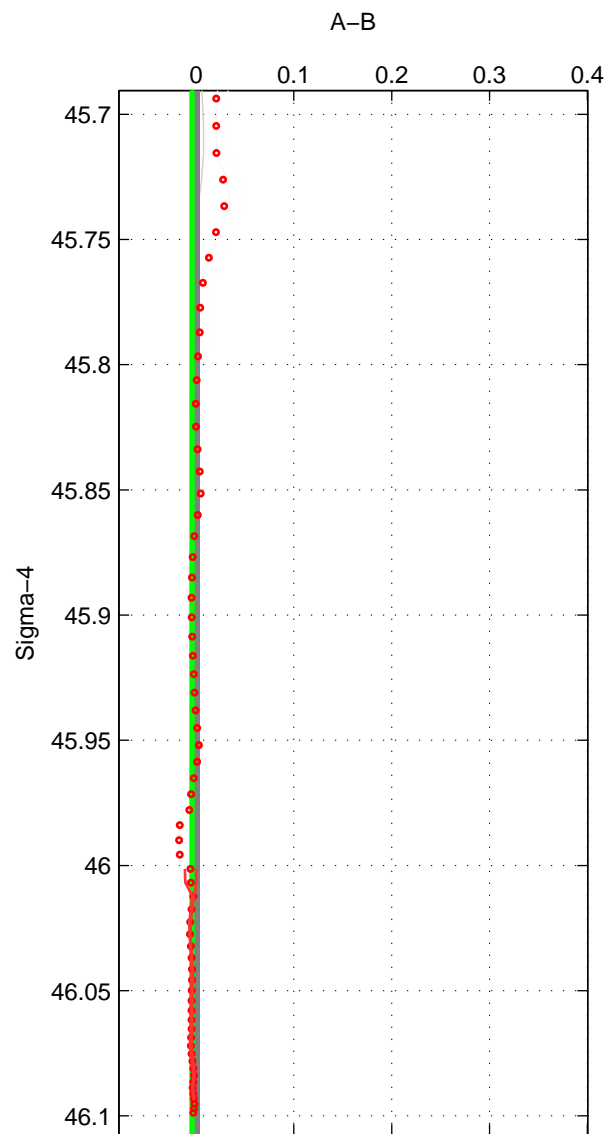

Cruise A (red). Date: Nov 1972 Cruisename: 219-316N19720718.1

Cruise B (blue). Date: Apr 1995 Cruisename: 320-74JC19950320

*** "Favourite" values are means of spaces 1 2 3.

	Offset	O.StDev	Ratio	R.Stdev	Rating
SIGMA:	-0.004	0.001	1.000	0.000	3
THETA:	-0.004	0.001	1.000	0.000	3
DEPTH:	-0.003	0.005	1.000	0.000	3
FAV.:	-0.004	0.002	1.000	0.000	3

Profiles of A: 3
 Profiles of B: 10
 Diff profs : 10
 WMoffset (A-B): -0.0040459
 WMoffset stdev: 0.00058277
 WMratio (A/B): 0.99988
 WMratio stdev: 1.6808e-05

Quality (1-5): 3

Profiles of A: 3
 Profiles of B: 10
 Diff profs : 10
 WMoffset (A-B): -0.0039223
 WMoffset stdev: 0.00054879
 WMratio (A/B): 0.99989
 WMratio stdev: 1.5826e-05

Quality (1-5): 3

Profiles of A: 3
 Profiles of B: 10
 Diff profs : 10
 WMoffset (A-B): -0.0026849
 WMoffset stdev: 0.0048518
 WMratio (A/B): 0.99992
 WMratio stdev: 0.00013958

Quality (1-5): 3